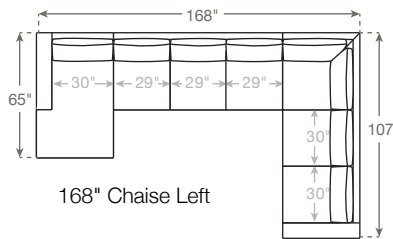

AVAILABLE CONFIGURATIONS

144" Chaise Left

144" Chaise Right

168" Chaise Left

168" Chaise Right

Ottomans

medley

Rio Plush U Sectional