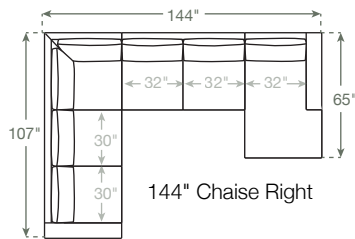

AVAILABLE CONFIGURATIONS

144" Chaise Left

144" Chaise Right

168" Chaise Left

168" Chaise Right

Ottomans

medley

Rio Plush U Sectional