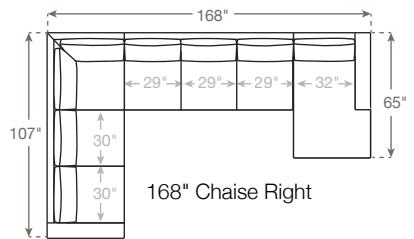

AVAILABLE CONFIGURATIONS

144" Chaise Left

144" Chaise Right

168" Chaise Left

168" Chaise Right

Ottomans

medley

Rio Plush U Sectional