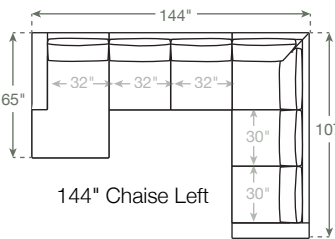

AVAILABLE CONFIGURATIONS

144" Chaise Left

144" Chaise Right

168" Chaise Left

168" Chaise Right

Ottomans

medley

Rio Plush U Sectional