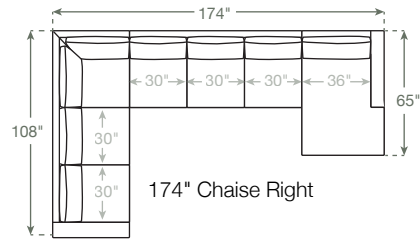

AVAILABLE CONFIGURATIONS

144" Chaise Left

144" Chaise Right

174" Chaise Left

174" Chaise Right

Ottomans

medley

Rio Plush U Sectional