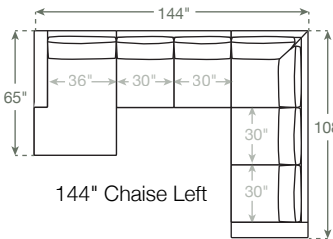

AVAILABLE CONFIGURATIONS

144" Chaise Left

144" Chaise Right

174" Chaise Left

174" Chaise Right

Ottomans

medley

Rio Plush U Sectional