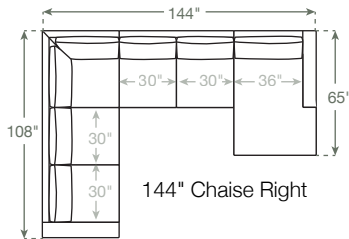

AVAILABLE CONFIGURATIONS

144" Chaise Left

144" Chaise Right

174" Chaise Left

174" Chaise Right

Ottomans

medley

Rio Plush U Sectional