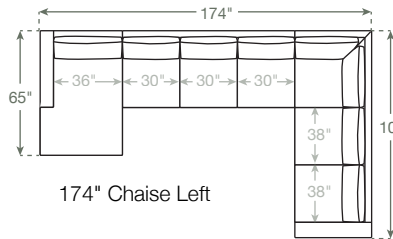

AVAILABLE CONFIGURATIONS

144" Chaise Left

144" Chaise Right

174" Chaise Left

174" Chaise Right

Ottomans

medley

Rio Plush U Sectional