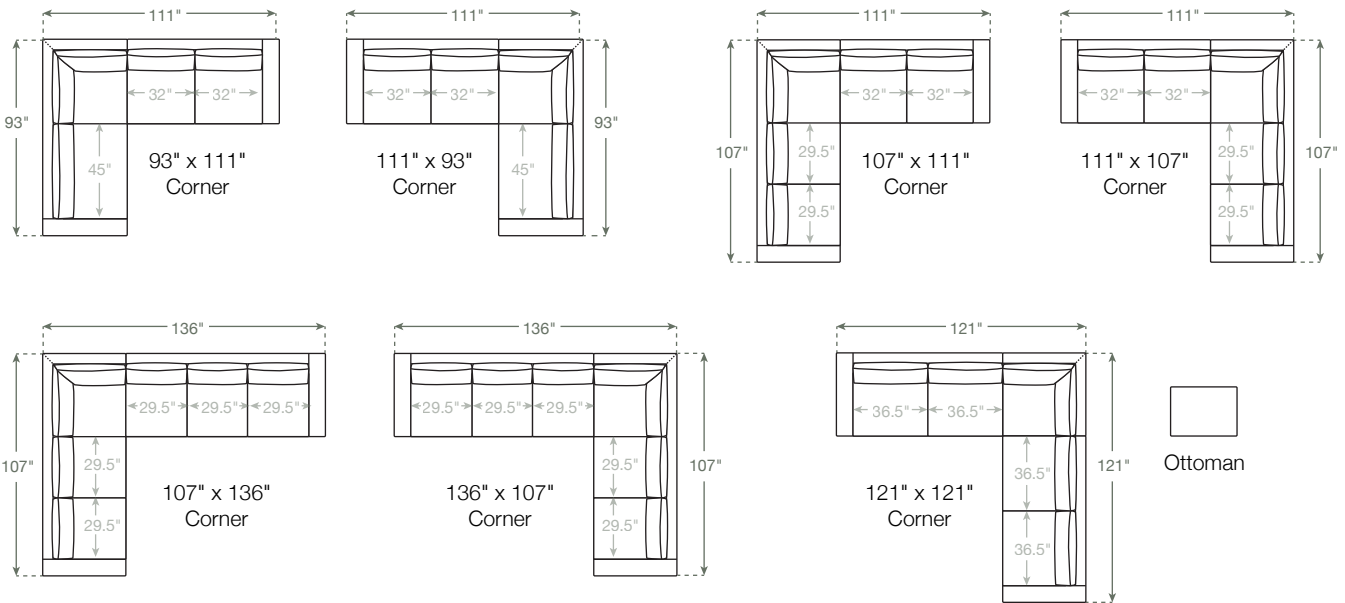

AVAILABLE CONFIGURATIONS

medley

Rio Plush Corner Sectional