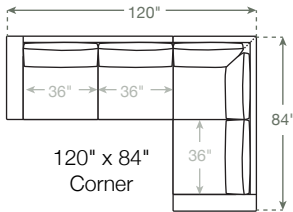

AVAILABLE CONFIGURATIONS

medley

Rio Plush Corner Sectional