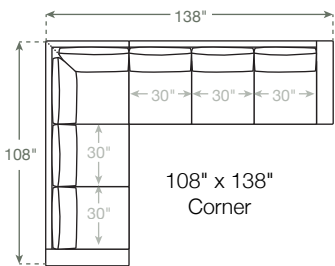

AVAILABLE CONFIGURATIONS

medley

Rio Plush Corner Sectional