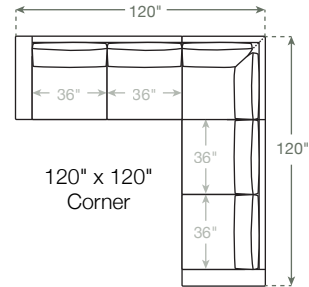

AVAILABLE CONFIGURATIONS

medley

Rio Plush Corner Sectional