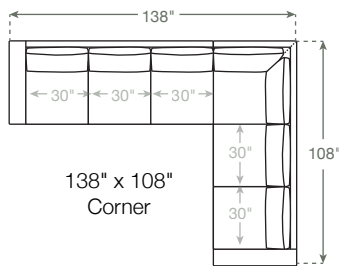

AVAILABLE CONFIGURATIONS

medley

Rio Plush Corner Sectional