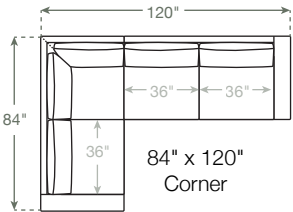

AVAILABLE CONFIGURATIONS

medley

Rio Plush Corner Sectional