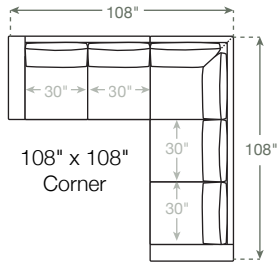

AVAILABLE CONFIGURATIONS

medley

Rio Plush Corner Sectional