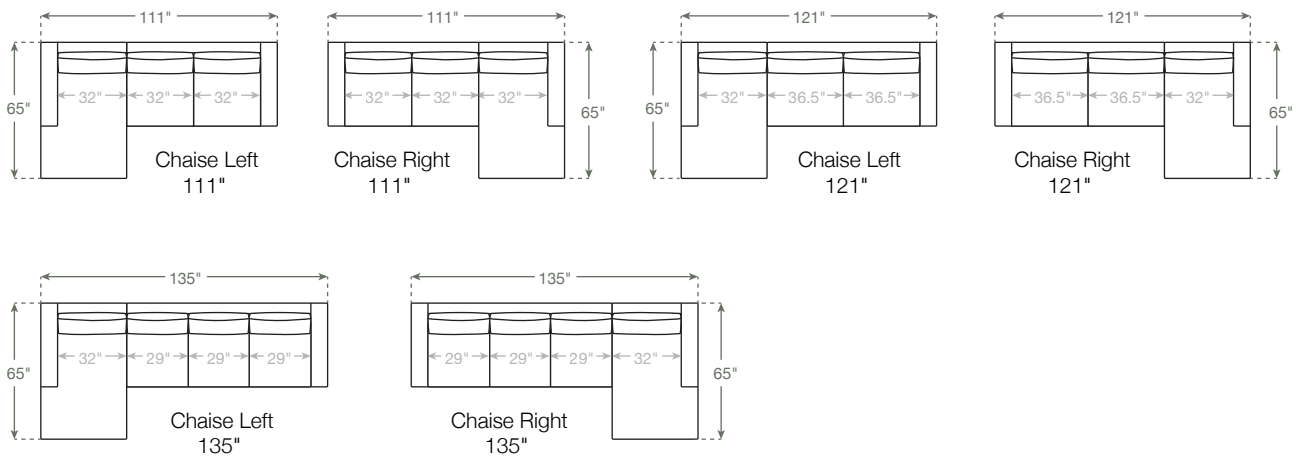

AVAILABLE CONFIGURATIONS

medley

Rio Plush Chaise Sectional