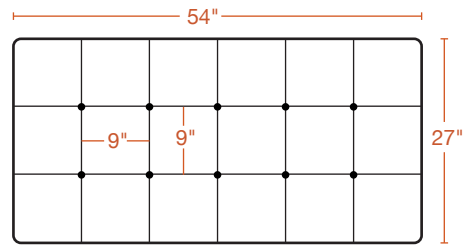

SOLID PANEL TOP

TUFTED TOP

FRONT

medley

**Pax Bench**