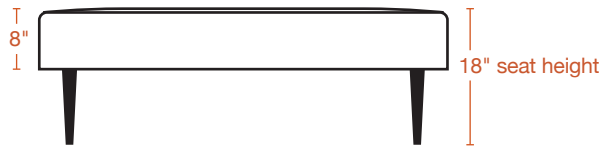

SOLID PANEL TOP

TUFTED TOP

FRONT

medley

**Pax Bench**