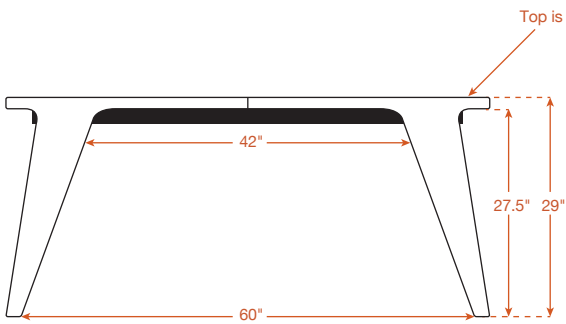

TOP (closed)

TOP (open w/ 2 leaves)

FRONT (closed)

FRONT (open w/ 2 leaves)

SIDE

medley

Palder Extendable Dining Table