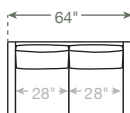

AVAILABLE CONFIGURATIONS

64" Loveseat

72" Sofa

84" Sofa

92" Sofa

Ottomans

medley

Mota Sofa