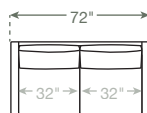

AVAILABLE CONFIGURATIONS

64" Loveseat

72" Sofa

84" Sofa

92" Sofa

Ottomans

medley

Mota Sofa