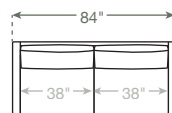

AVAILABLE CONFIGURATIONS

64" Loveseat

72" Sofa

84" Sofa

92" Sofa

Ottomans

medley

Mota Sofa