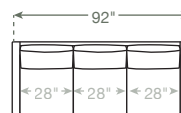

AVAILABLE CONFIGURATIONS

64" Loveseat

72" Sofa

84" Sofa

92" Sofa

Ottomans

medley

Mota Sofa