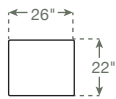

AVAILABLE CONFIGURATIONS

26" x 22"
Ottoman

medley

Mota Ottoman