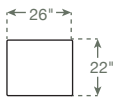

AVAILABLE CONFIGURATIONS

26" x 22"
Ottoman