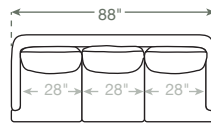

AVAILABLE CONFIGURATIONS

Loveseat

78" Sofa

88" Sofa

Ottoman