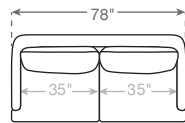

AVAILABLE CONFIGURATIONS

Loveseat

78" Sofa

88" Sofa

Ottoman