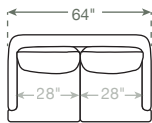

AVAILABLE CONFIGURATIONS

Loveseat

78" Sofa

88" Sofa

Ottoman