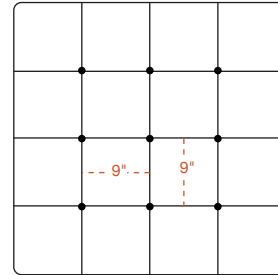

SQUARE TOP

SQUARE TUFTED TOP

FRONT / SIDE (closed)

FRONT / SIDE (open)

medley

Idan Storage Ottoman