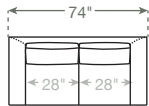

AVAILABLE CONFIGURATIONS

74" Loveseat

82" Sofa

94" Sofa

102" Sofa

medley

Dekayess Sofa