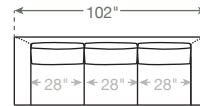

AVAILABLE CONFIGURATIONS

74" Loveseat

82" Sofa

94" Sofa

102" Sofa

medley

Dekayess Sofa