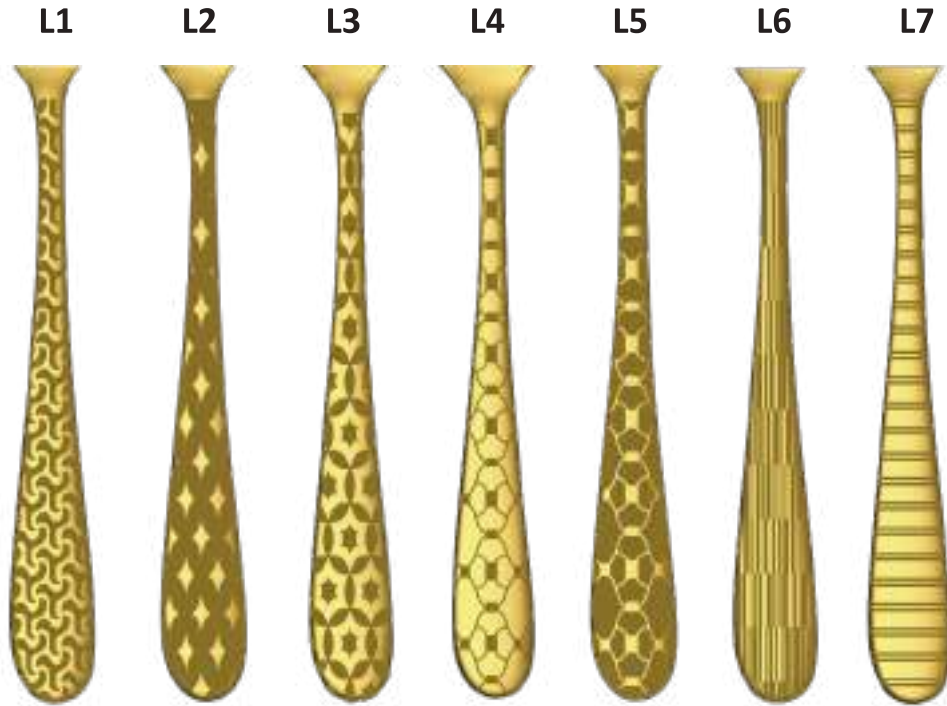

JASMINE

MEDIUM CUTLERY LASER DESIGNS

NAME & DESIGN	PCS	ITEM CODE	MRP (in Rs.)
Coffee Spoon	6	JCFM-7703	₹ 205.00
Fruit Fork	6	JCFM-7702	₹ 205.00
Tea Spoon	6	JCFM-7707	₹ 245.00
Tea Fork	6	JCFM-7704	₹ 245.00
Ice Cream Spoon	6	JCFM-7740	₹ 245.00
Baby Spoon	6	JCFM-7709	₹ 335.00
Baby Fork	6	JCFM-7710	₹ 335.00
Dessert Spoon	6	JCFM-7715	₹ 405.00
Dessert Fork	6	JCFM-7716	₹ 405.00
Dessert Soup Spoon	6	JCFM-7717	₹ 405.00
Dessert Knife	2	JCFM-7718	₹ 315.00
Serving Spoon	2	JCFM-7739	₹ 295.00
Butter Knife	2	JCFM-7723	₹ 315.00

JASMINE

MEDIUM CUTLERY GOLD PVD LASER

NAME & DESIGN	PCS	ITEM CODE	OUTER (C/S)	MRP (in Rs.)
Coffee Spoon	6	JFCM-L-7703-G	24	₹ 499.00
Fruit Fork	6	JFCM-L-7702-G	24	₹ 499.00
Tea Spoon	6	JFCM-L-7704-G	24	₹ 549.00
Tea Fork	6	JFCM-L-7707-G	24	₹ 549.00
Ice Cream Spoon	6	JFCM-L-7740-G	24	₹ 549.00
Baby Spoon	6	JFCM-L-7709-G	24	₹ 649.00
Baby Fork	6	JFCM-L-7710-G	24	₹ 649.00
Dessert Spoon	6	JFCM-L-7715-G	24	₹ 699.00
Dessert Fork	6	JFCM-L-7716-G	24	₹ 699.00
Dessert Soup Spoon	6	JFCM-L-7717-G	24	₹ 699.00
Dessert Knife	2	JFCM-L-7718-G	24	₹ 449.00
Serving Spoon	2	JFCM-L-7739-G	24	₹ 449.00
Butter Knife	2	JFCM-L-7723-G	24	₹ 449.00

JASMINE

MEDIUM CUTLERY GOLD PVD LASER DESIGNS

NAME & DESIGN	PCS	ITEM CODE	MRP (in Rs.)
Coffee Spoon	6	JCFM-7703-G	₹ 499.00
Fruit Fork	6	JCFM-7702-G	₹ 499.00
Tea Spoon	6	JCFM-7707-G	₹ 549.00
Tea Fork	6	JCFM-7704-G	₹ 549.00
Ice Cream Spoon	6	JCFM-7740-G	₹ 549.00
Baby Spoon	6	JCFM-7709-G	₹ 649.00
Baby Fork	6	JCFM-7710-G	₹ 649.00
Dessert Spoon	6	JCFM-7715-G	₹ 699.00
Dessert Fork	6	JCFM-7716-G	₹ 699.00
Dessert Soup Spoon	6	JCFM-7717-G	₹ 699.00
Dessert Knife	2	JCFM-7718-G	₹ 449.00
Serving Spoon	2	JCFM-7739-G	₹ 449.00
Butter Knife	2	JCFM-7723-G	₹ 449.00