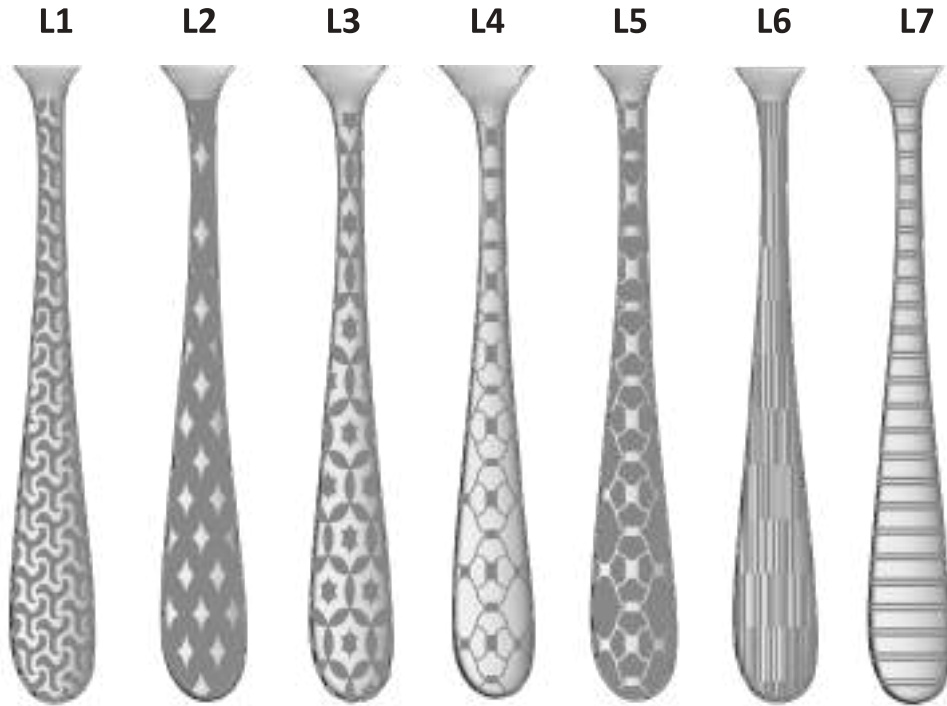

JASMINE

MEDIUM CUTLERY LASER DESIGNS

NAME & DESIGN	PCS	ITEM CODE	MRP (in Rs.)
Coffee Spoon	6	JCFM-7703	₹ 205.00
Fruit Fork	6	JCFM-7702	₹ 205.00
Tea Spoon	6	JCFM-7707	₹ 245.00
Tea Fork	6	JCFM-7704	₹ 245.00
Ice Cream Spoon	6	JCFM-7740	₹ 245.00
Baby Spoon	6	JCFM-7709	₹ 335.00
Baby Fork	6	JCFM-7710	₹ 335.00
Dessert Spoon	6	JCFM-7715	₹ 405.00
Dessert Fork	6	JCFM-7716	₹ 405.00
Dessert Soup Spoon	6	JCFM-7717	₹ 405.00
Dessert Knife	2	JCFM-7718	₹ 315.00
Serving Spoon	2	JCFM-7739	₹ 295.00
Butter Knife	2	JCFM-7723	₹ 315.00