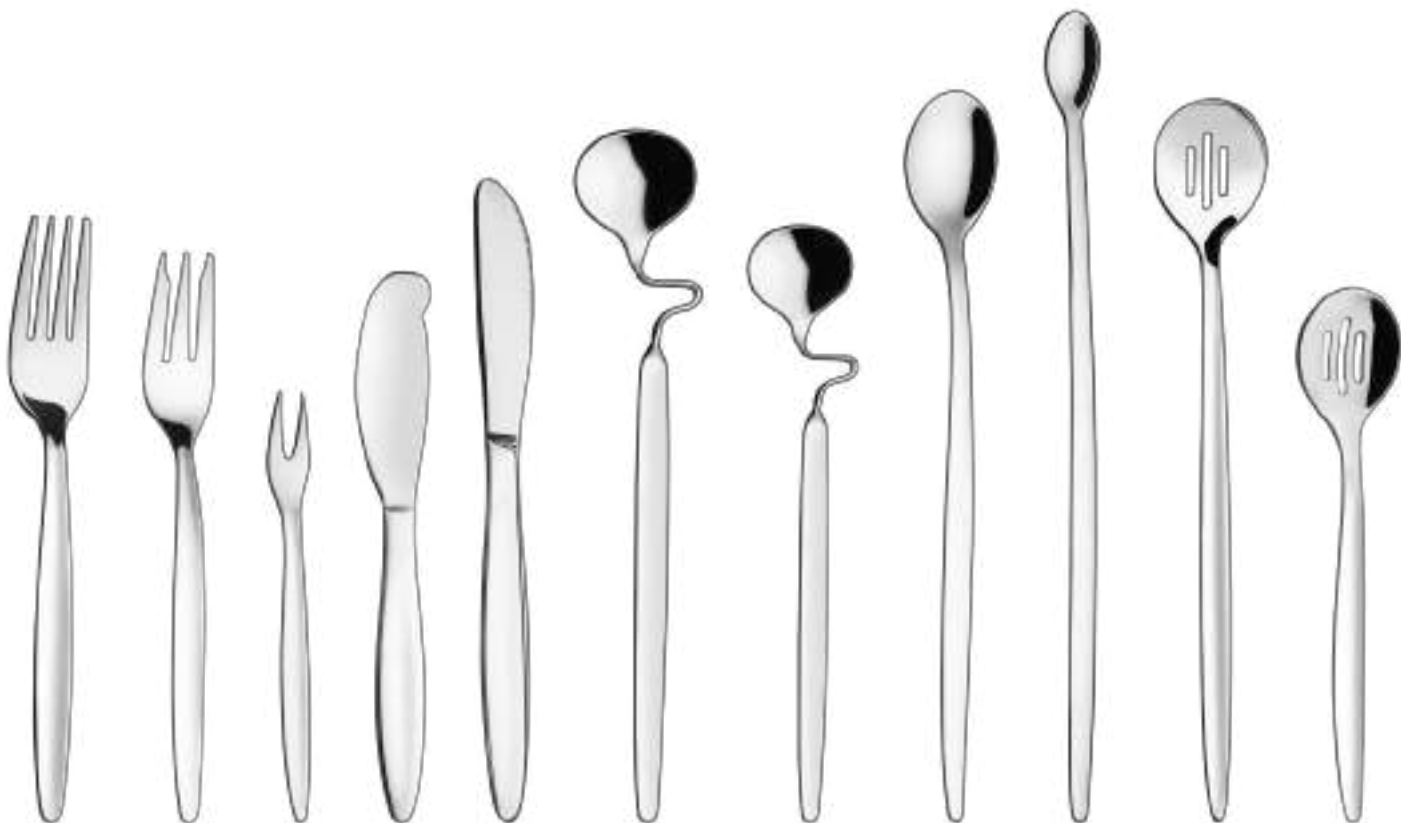

SPARK

MEDIUM CUTLERY

NAME & DESIGN	PCS	ITEM CODE	OUTER (C/S)	MRP (in Rs.)
Coffee Spoon	6	JFCM-6403	24	₹ 185.00
Fruit Fork	6	JFCM-6402	24	₹ 185.00
Tea Spoon	6	JFCM-6404	24	₹ 205.00
Tea Fork	6	JFCM-6407	24	₹ 205.00
Baby Spoon	6	JFCM-6409	24	₹ 295.00
Baby Fork	6	JFCM-6410	24	₹ 295.00
Baby Soup Spoon	6	JFCM-6411	24	₹ 295.00
Dessert Spoon	6	JFCM-6415	24	₹ 365.00
Dessert Fork	6	JFCM-6416	24	₹ 365.00
Dessert Soup Spoon	6	JFCM-6417	24	₹ 365.00
Dessert Knife	2	JFCM-6418	24	₹ 265.00
Serving Spoon	2	JFCM-6439	24	₹ 205.00

TESCOMA

MEDIUM CUTLERY

NAME & DESIGN	PCS	ITEM CODE	OUTER (C/S)	MRP (in Rs.)
Olive Spoon	6	JFCM-9372	24	₹ 295.00
Long Tea Spoon	6	JFCM-9325	24	₹ 365.00
Kiwi Spoon	6	JFCM-9326	24	₹ 295.00
Table Spoon	6	JFCM-9319	24	₹ 365.00
Salad Spoon	6	JFCM-9330	24	₹ 295.00
Pudding Spoon	6	JFCM-9370	24	₹ 295.00
Ice Cream Spoon	6	JFCM-9340	24	₹ 265.00
Tea Spoon	6	JFCM-9304	24	₹ 205.00
Coffee Spoon	6	JFCM-9303	24	₹ 185.00

TESCOMA

MEDIUM CUTLERY

NAME & DESIGN	PCS	ITEM CODE	OUTER (C/S)	MRP (in Rs.)
Table Fork	6	JFCM-9320	24	₹ 365.00
Cake Fork	6	JFCM-9307	24	₹ 205.00
Snail Fork	6	JFCM-9371	24	₹ 185.00
Butter Knife	2	JFCM-9323	24	₹ 265.00
Table Knife	2	JFCM-9321	24	₹ 265.00
Glass Rest Spoon	2	JFCM-9377	24	₹ 165.00
Cup Rest Spoon	2	JFCM-9376	24	₹ 145.00
Cocktail Spoon	6	JFCM-9324	24	₹ 365.00
Ketchup Spoon	2	JFCM-9375	24	₹ 135.00
Preserved Fruit Spoon Long	6	JFCM-9374	24	₹ 365.00
Preserved Fruit Spoon Short	6	JFCM-9373	24	₹ 295.00