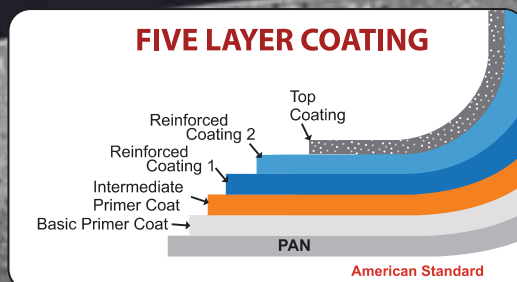

3 PLY CLAD CONSTRUCTION

NON-STICK COOKWARE RANGE

PRIME STONE

COOKWARE RANGE

PRIME STONE NON STICK COOKWARE RANGE

	NAME & DESIGN	SIZE	ITEM CODE	OUTER (C/S)	MRP (in Rs.)
	Dosa Tawa	26 CM	JHC-2072-260	10	₹ 1499.00
	Dosa Tawa	28 CM	JHC-2072-280	10	₹ 1799.00
	Dosa Tawa	30 CM	JHC-2072-300	10	₹ 1999.00
	Multi Tawa	26 CM	JHC-2082-260	10	₹ 1499.00
	Multi Tawa	28 CM	JHC-2082-280	10	₹ 1699.00
	Multi Tawa	30 CM	JHC-2082-310	10	₹ 1899.00
	Deep Fry Pan with Glass Lid	18 CM	JHC-2042-180	10	₹ 1399.00
	Deep Fry Pan with Glass Lid	20 CM	JHC-2042-200	10	₹ 1499.00
	Deep Fry Pan with Glass Lid	22 CM	JHC-2042-220	10	₹ 1699.00
	Deep Fry Pan with Glass Lid	24 CM	JHC-2042-240	10	₹ 1999.00
	Deep Fry Pan with Glass Lid	26 CM	JHC-2042-260	10	₹ 2049.00
	Deep Fry Pan with Glass Lid	28 CM	JHC-2042-280	10	₹ 2199.00
	Kadhai with Glass Lid	20 CM	JHU-206-200	10	₹ 1699.00
	Kadhai with Glass Lid	22 CM	JHU-206-220	10	₹ 1899.00
	Kadhai with Glass Lid	24 CM	JHU-206-240	10	₹ 2099.00
	Kadhai with Glass Lid	26 CM	JHU-206-260	10	₹ 2299.00
	Kadhai with Glass Lid	28 CM	JHU-206-280	10	₹ 2499.00
	Kadhai with Glass Lid	30 CM	JHU-206-300	10	₹ 2699.00
	Kadhai with Glass Lid	32 CM	JHU-206-320	10	₹ 2999.00
	Grill Pan	26 CM	JHC-209-260	10	₹ 1999.00
	Tossing Fry Pan	26 CM	JHC-20-27-260	10	₹ 2499.00
	Tadka Pan	11 CM	JHC-2014-110	24	₹ 499.00