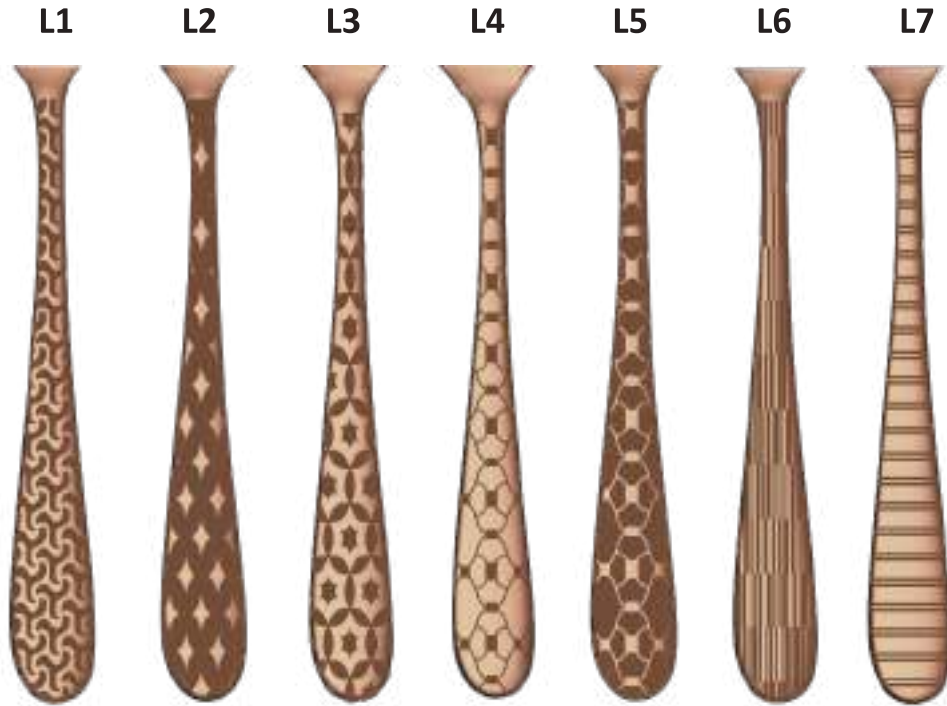

JASMINE

MEDIUM CUTLERY ROSE GOLD PVD LASER DESIGNS

NAME & DESIGN	PCS	ITEM CODE	MRP (in Rs.)
Coffee Spoon	6	JCFM-7703-RG	₹ 499.00
Fruit Fork	6	JCFM-7702-RG	₹ 499.00
Tea Spoon	6	JCFM-7707-RG	₹ 549.00
Tea Fork	6	JCFM-7704-RG	₹ 549.00
Ice Cream Spoon	6	JCFM-7740-RG	₹ 549.00
Baby Spoon	6	JCFM-7709-RG	₹ 649.00
Baby Fork	6	JCFM-7710-RG	₹ 649.00
Dessert Spoon	6	JCFM-7715-RG	₹ 699.00
Dessert Fork	6	JCFM-7716-RG	₹ 699.00
Dessert Soup Spoon	6	JCFM-7717-RG	₹ 699.00
Dessert Knife	2	JCFM-7718-RG	₹ 449.00
Serving Spoon	2	JCFM-7739-RG	₹ 449.00
Butter Knife	2	JCFM-7723-RG	₹ 449.00