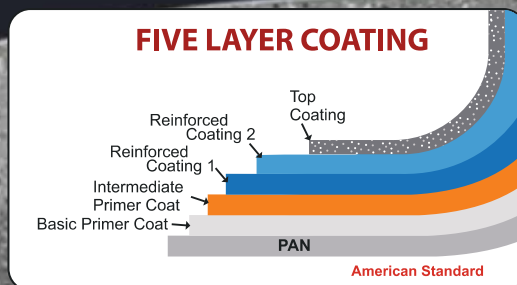

PRIME STONE

COOKWARE RANGE