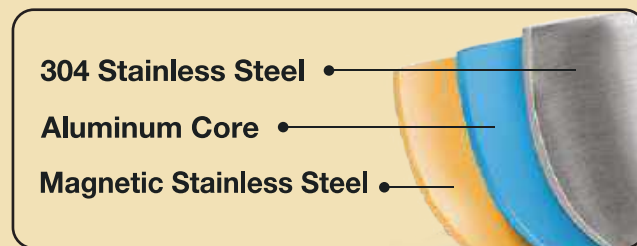

WITH STAINLESS STEEL LID

3 PLY CLAD CONSTRUCTION

Food Grade

Electric

Gas

Ceramic

Induction

Halogen