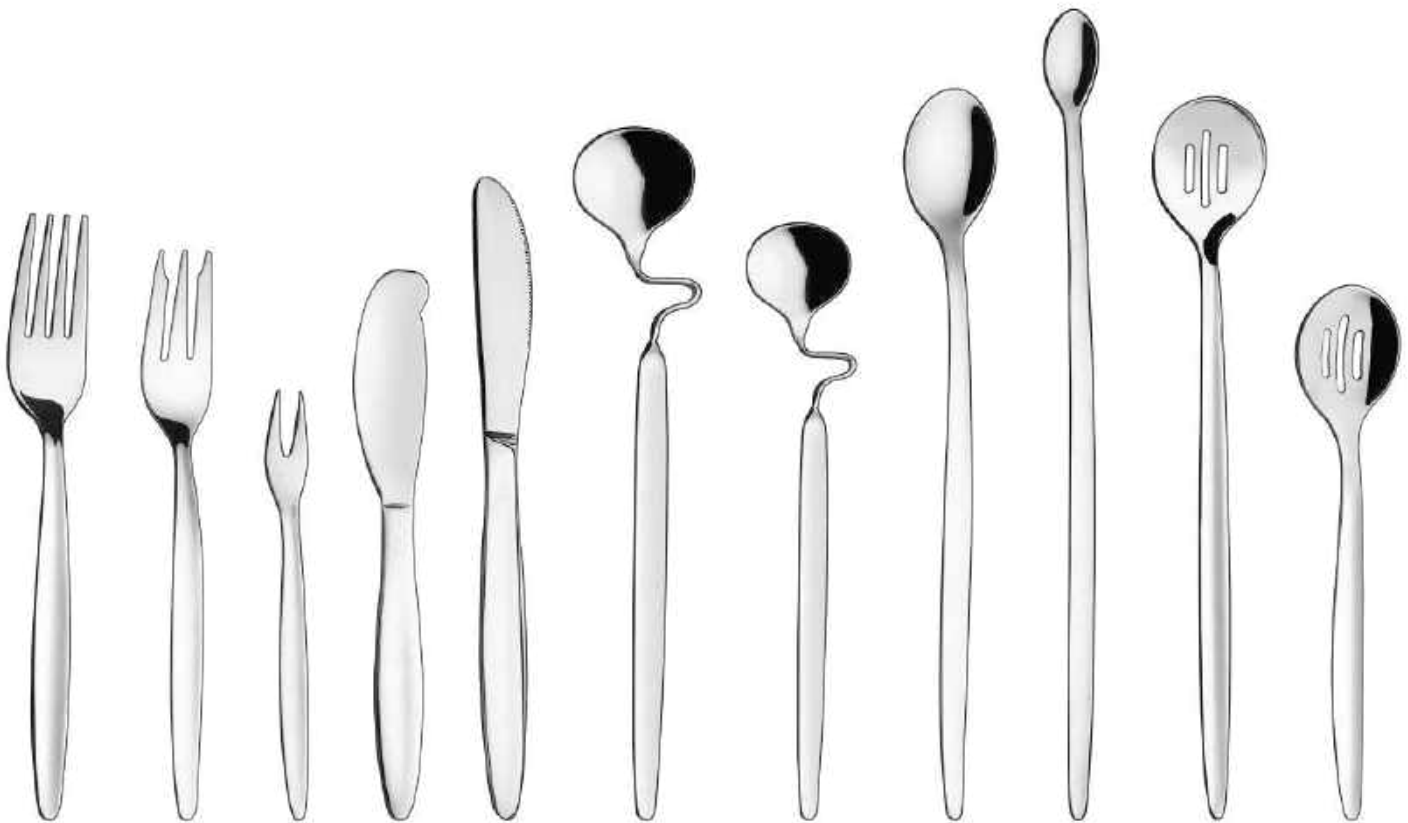

SPARK

MEDIUM CUTLERY

| NAME & DESIGN | PCS | ITEM CODE | OUTER (C/S) | MRP (in Rs.) |
|--------------------|-----|-----------|----------------|-----------------|
| Coffee Spoon | 6 | JFCM-6403 | 24 | ₹ 185.00 |
| Fruit Fork | 6 | JFCM-6402 | 24 | ₹ 185.00 |
| Tea Spoon | 6 | JFCM-6404 | 24 | ₹ 205.00 |
| Tea Fork | 6 | JFCM-6407 | 24 | ₹ 205.00 |
| Baby Spoon | 6 | JFCM-6409 | 24 | ₹ 295.00 |
| Baby Fork | 6 | JFCM-6410 | 24 | ₹ 295.00 |
| Baby Soup Spoon | 6 | JFCM-6411 | 24 | ₹ 295.00 |
| Dessert Spoon | 6 | JFCM-6415 | 24 | ₹ 365.00 |
| Dessert Fork | 6 | JFCM-6416 | 24 | ₹ 365.00 |
| Dessert Soup Spoon | 6 | JFCM-6417 | 24 | ₹ 365.00 |
| Dessert Knife | 2 | JFCM-6418 | 24 | ₹ 265.00 |
| Serving Spoon | 2 | JFCM-6439 | 24 | ₹ 205.00 |

TESCOMA

MEDIUM CUTLERY

| NAME & DESIGN | PCS | ITEM CODE | OUTER (C/S) | MRP (in Rs.) |
|-----------------------------|-----|-----------|----------------|-----------------|
| Table Fork | 6 | JFCM-9320 | 24 | ₹ 365.00 |
| Cake Fork | 6 | JFCM-9307 | 24 | ₹ 205.00 |
| Snail Fork | 6 | JFCM-9371 | 24 | ₹ 185.00 |
| Butter Knife | 2 | JFCM-9323 | 24 | ₹ 265.00 |
| Table Knife | 2 | JFCM-9321 | 24 | ₹ 265.00 |
| Glass Rest Spoon | 2 | JFCM-9377 | 24 | ₹ 165.00 |
| Cup Rest Spoon | 2 | JFCM-9376 | 24 | ₹ 145.00 |
| Cocktail Spoon | 6 | JFCM-9324 | 24 | ₹ 365.00 |
| Ketchup Spoon | 2 | JFCM-9375 | 24 | ₹ 135.00 |
| Preserved Fruit Spoon Long | 6 | JFCM-9374 | 24 | ₹ 365.00 |
| Preserved Fruit Spoon Short | 6 | JFCM-9373 | 24 | ₹ 295.00 |