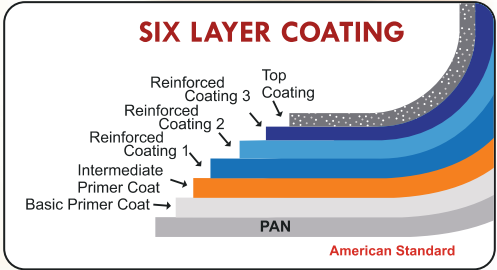

JHC-411-5-G

8903011053169

JHC-411-5-P

8903011053176

ROCKLINE

COOKWARE RANGE

ROCKLINE

NON STICK COOKWARE RANGE