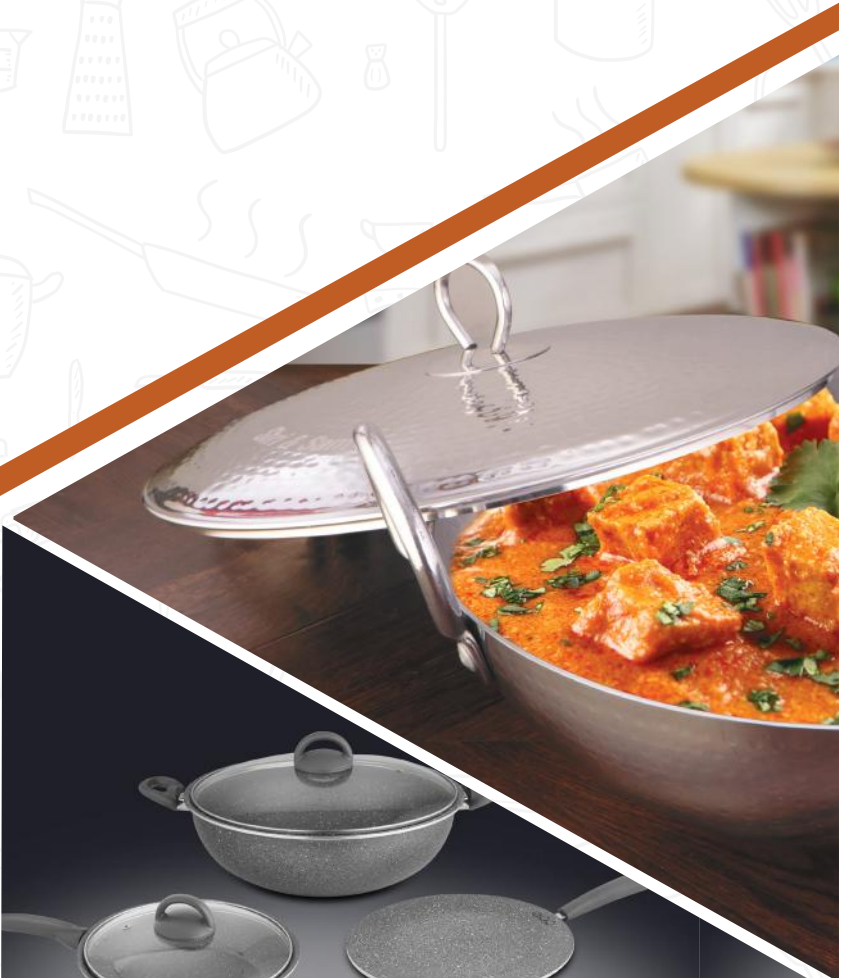

Shri & Sam®
for Better Homes

We say, choose
"Shri and Sam" – for life.

EDITION -2
2022