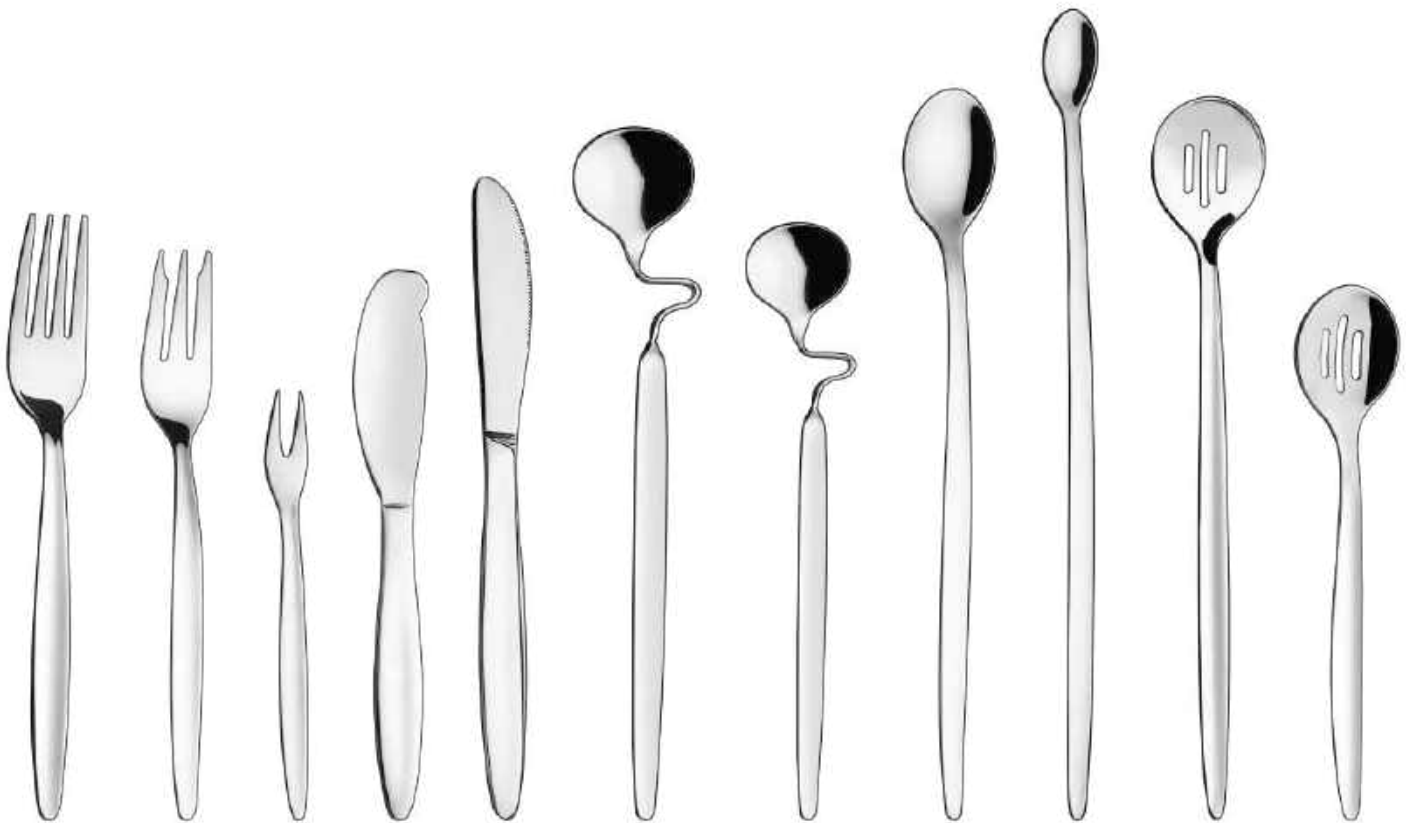

TESCOMA

MEDIUM CUTLERY

NAME & DESIGN	PCS	ITEM CODE	OUTER (C/S)	MRP (in Rs.)
Table Fork	6	JFCM-9320	24	₹ 365.00
Cake Fork	6	JFCM-9307	24	₹ 205.00
Snail Fork	6	JFCM-9371	24	₹ 185.00
Butter Knife	2	JFCM-9323	24	₹ 265.00
Table Knife	2	JFCM-9321	24	₹ 265.00
Glass Rest Spoon	2	JFCM-9377	24	₹ 165.00
Cup Rest Spoon	2	JFCM-9376	24	₹ 145.00
Cocktail Spoon	6	JFCM-9324	24	₹ 365.00
Ketchup Spoon	2	JFCM-9375	24	₹ 135.00
Preserved Fruit Spoon Long	6	JFCM-9374	24	₹ 365.00
Preserved Fruit Spoon Short	6	JFCM-9373	24	₹ 295.00