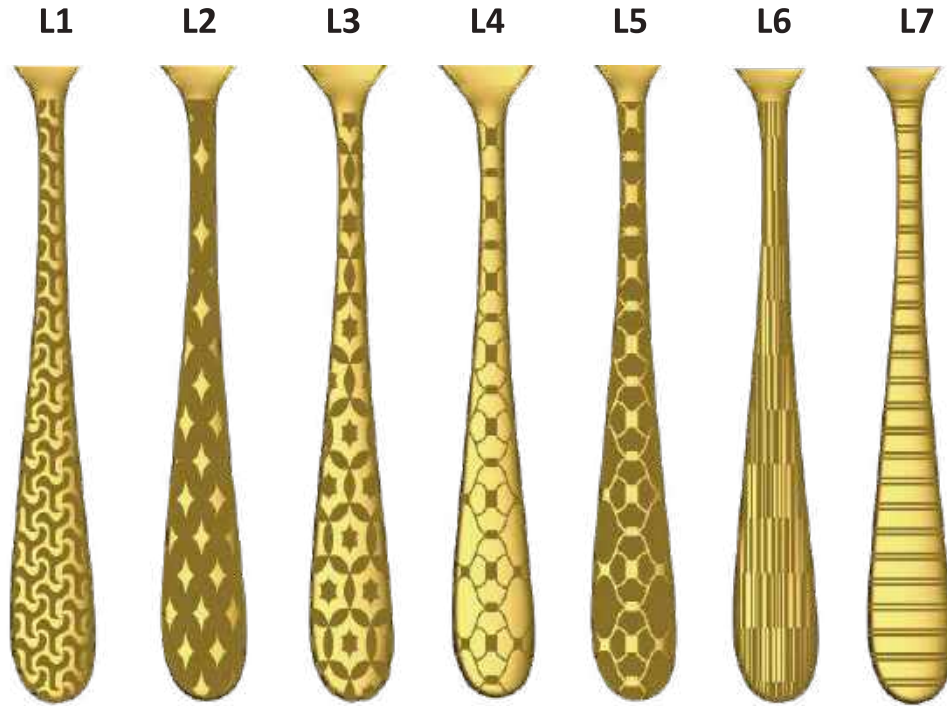

JASMINE

MEDIUM CUTLERY GOLD PVD LASER DESIGNS

NAME & DESIGN	PCS	ITEM CODE	MRP (in Rs.)
Coffee Spoon	6	JCFM-7703-G	₹ 499.00
Fruit Fork	6	JCFM-7702-G	₹ 499.00
Tea Spoon	6	JCFM-7704-G	₹ 549.00
Tea Fork	6	JCFM-7707-G	₹ 549.00
Ice Cream Spoon	6	JCFM-7740-G	₹ 549.00
Baby Spoon	6	JCFM-7709-G	₹ 649.00
Baby Fork	6	JCFM-7710-G	₹ 649.00
Dessert Spoon	6	JCFM-7715-G	₹ 699.00
Dessert Fork	6	JCFM-7716-G	₹ 699.00
Dessert Soup Spoon	6	JCFM-7717-G	₹ 699.00
Dessert Knife	2	JCFM-7718-G	₹ 449.00
Serving Spoon	2	JCFM-7739-G	₹ 449.00
Butter Knife	2	JCFM-7723-G	₹ 449.00