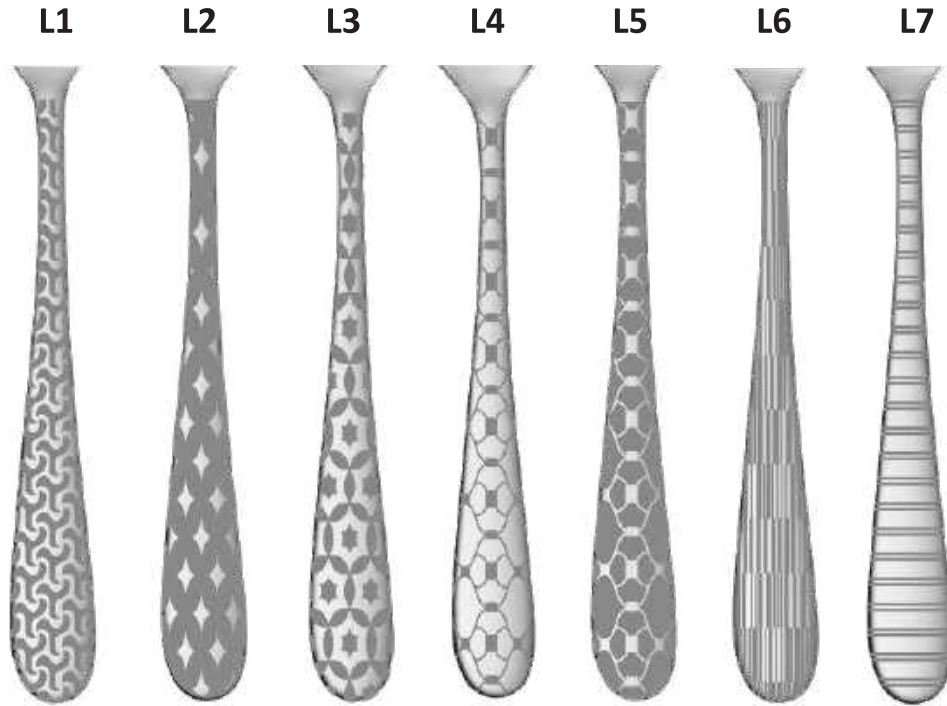

JASMINE

MEDIUM CUTLERY LASER DESIGNS

NAME & DESIGN	PCS	ITEM CODE	MRP (in Rs.)
Coffee Spoon	6	JCFM-7703	₹ 205.00
Fruit Fork	6	JCFM-7702	₹ 205.00
Tea Spoon	6	JCFM-7704	₹ 245.00
Tea Fork	6	JCFM-7707	₹ 245.00
Ice Cream Spoon	6	JCFM-7740	₹ 245.00
Baby Spoon	6	JCFM-7709	₹ 335.00
Baby Fork	6	JCFM-7710	₹ 335.00
Dessert Spoon	6	JCFM-7715	₹ 405.00
Dessert Fork	6	JCFM-7716	₹ 405.00
Dessert Soup Spoon	6	JCFM-7717	₹ 405.00
Dessert Knife	2	JCFM-7718	₹ 315.00
Serving Spoon	2	JCFM-7739	₹ 295.00
Butter Knife	2	JCFM-7723	₹ 315.00