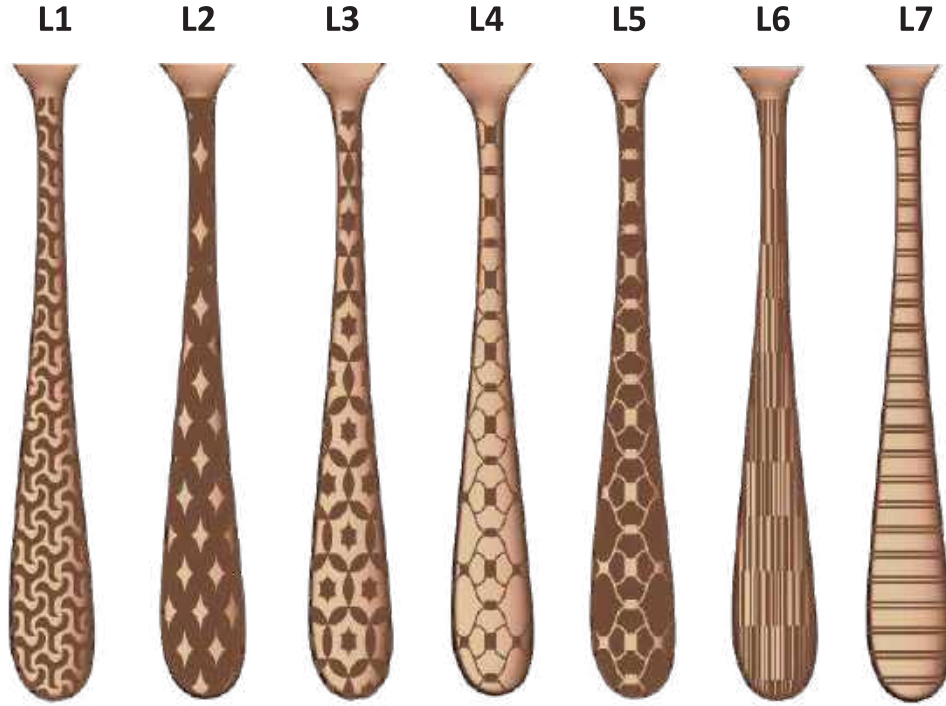

JASMINE

MEDIUM CUTLERY ROSE GOLD PVD LASER DESIGNS

NAME & DESIGN	PCS	ITEM CODE	MRP (in Rs.)
Coffee Spoon	6	JCFM-7703-RG	₹ 499.00
Fruit Fork	6	JCFM-7702-RG	₹ 499.00
Tea Spoon	6	JCFM-7704-RG	₹ 549.00
Tea Fork	6	JCFM-7707-RG	₹ 549.00
Ice Cream Spoon	6	JCFM-7740-RG	₹ 549.00
Baby Spoon	6	JCFM-7709-RG	₹ 649.00
Baby Fork	6	JCFM-7710-RG	₹ 649.00
Dessert Spoon	6	JCFM-7715-RG	₹ 699.00
Dessert Fork	6	JCFM-7716-RG	₹ 699.00
Dessert Soup Spoon	6	JCFM-7717-RG	₹ 699.00
Dessert Knife	2	JCFM-7718-RG	₹ 449.00
Serving Spoon	2	JCFM-7739-RG	₹ 449.00
Butter Knife	2	JCFM-7723-RG	₹ 449.00