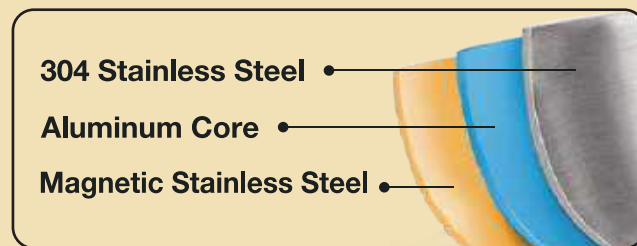

3 PLY CLAD CONSTRUCTION

Food Grade

Electric

Gas

Ceramic

Induction

Halogen

Dishwasher
Safe