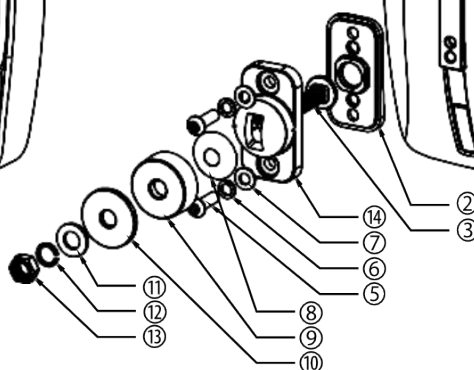

## WIRING / CÂBLAGE

Each snow plow light is equipped with a built-in 6 pin Deutsch connector in the back. The supplied wire lead with its 6 pin Deutsch plug will connect into it.

Please refer to below image when hooking up your new lights to your vehicle's existing wiring harness.

Il existe plusieurs options de montage pour ces feux.  
Veuillez vous référer aux dessins ci-dessous.

## MOUNTING INSTRUCTIONS / INSTRUCTIONS DE MONTAGE

BOTTOM LEFT  
BAS GAUCHE

BOTTOM RIGHT  
BAS DROIT

REAR LEFT & RIGHT  
MOUNT

MONTAGE A L'ARRIERE  
GAUCHE & DROIT

VERTICAL REAR MOUNT  
MONTAGE VERTICAL ARRIERE