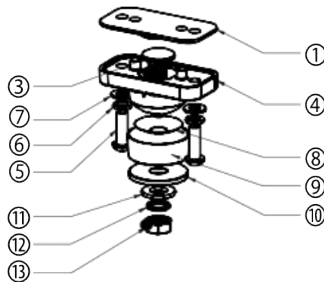

NightRider™

LEDS

Thank you for purchasing NightRider™ LED SAE/DOT Snow Plow Lights with Heated Lens.

Merci d'avoir acheté des LEDs NightRider™ SAE/DOT pour chasse-neige avec lentille chauffante.

There are several mounting options for these lights.
Please refer to the drawings below.

Il existe plusieurs options de montage pour ces feux.
Veuillez vous référer aux dessins ci-dessous.

MOUNTING INSTRUCTIONS / INSTRUCTIONS DE MONTAGE

BOTTOM LEFT
BAS GAUCHE