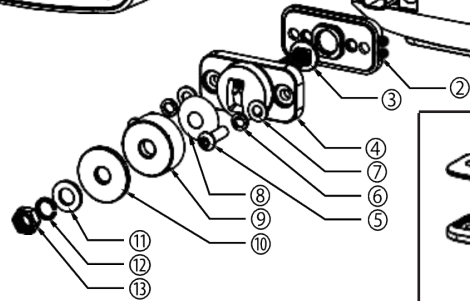

## WIRING / CÂBLAGE

Each snow plow light is equipped with a built-in 6 pin Deutsch connector in the back. The supplied wire lead with its 6 pin Deutsch plug will connect into it.

Please refer to below image when hooking up your new lights to your vehicle's existing wiring harness.

Il existe plusieurs options de montage pour ces feux.  
Veuillez vous référer aux dessins ci-dessous.

## MOUNTING INSTRUCTIONS / INSTRUCTIONS DE MONTAGE

BOTTOM LEFT  
BAS GAUCHE

BOTTOM RIGHT  
BAS DROIT

REAR LEFT & RIGHT  
MOUNT

MONTAGE A L'ARRIERE  
GAUCHE & DROIT

VERTICAL REAR MOUNT  
MONTAGE VERTICAL ARRIERE