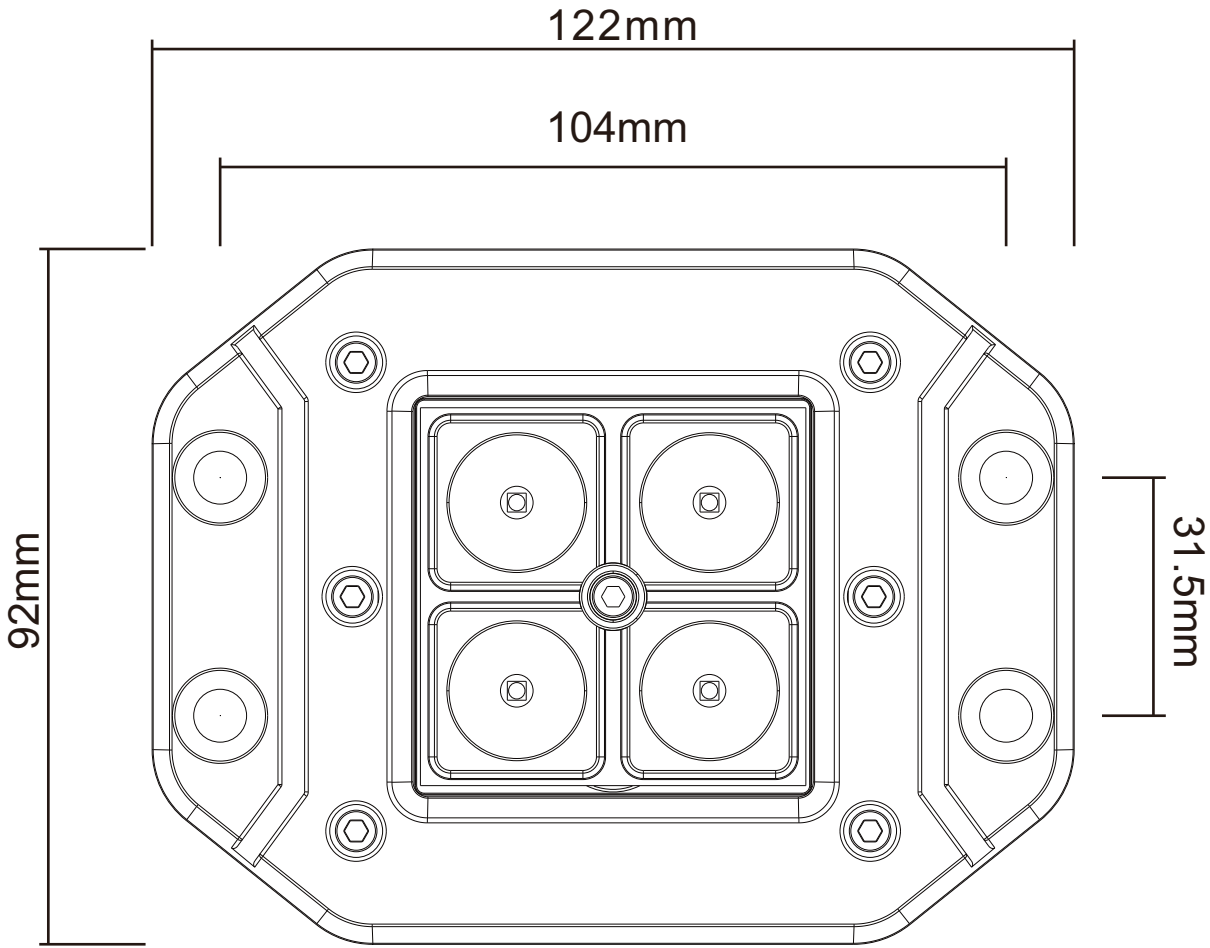

Flush Mount Template for 3" Cube N1218IS or N1218IF

www.nightriderleds.com