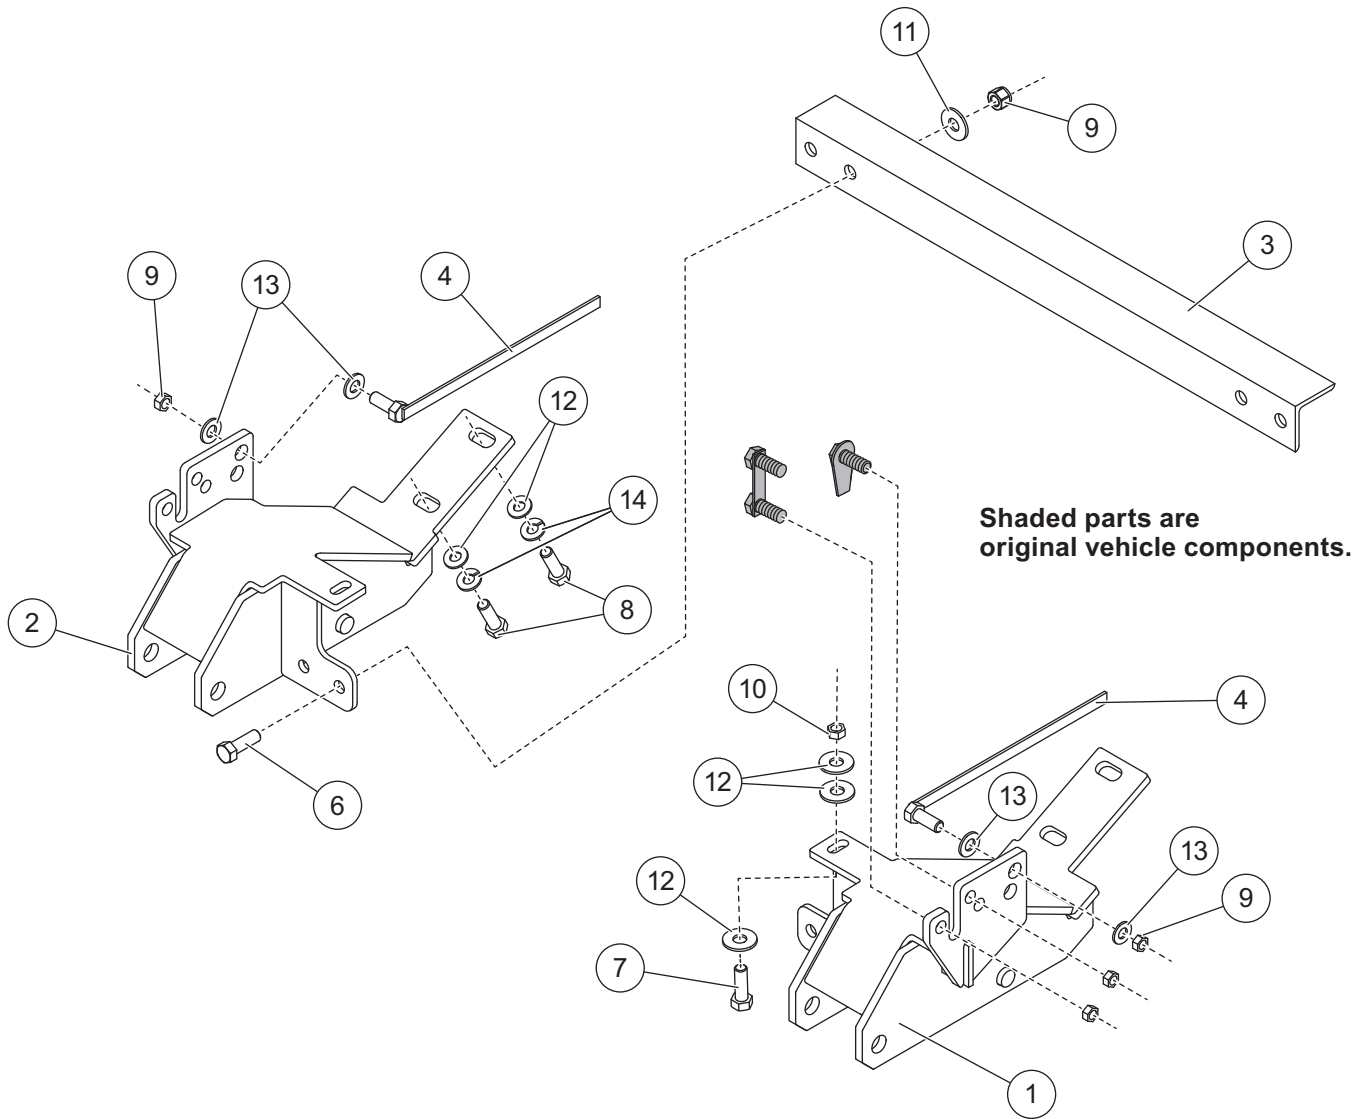

Mount Kit

Dodge Ram 1500 1994 - 2001 / Dodge Ram 2500/3500 1994 - 2002

67980

February 15, 2018
Lit. No. 66882, Rev. 09

PARTS LIST

67980 Mount Kit						
Item	Part	Qty	Description	Item	Part	Qty Description
1	67601	1	Mount, DS	4	21314	2 1/2-13 x 1-1/4 Hex Cap Screw G5 w/Handle, 18"
2	67602	1	Mount, PS	ns	67750	1 Bolt Bag
3	67696	1	Cross Bar			
67750 Bolt Bag – 67980						
6		4	1/2-13 x 1-1/2 Hex Cap Screw G5	10		2 7/16-14 Hex Locknut GB
7		2	7/16-14 x 1-1/4 Hex Cap Screw G5	11		4 1/2 Flat Washer Type A Wide
8		4	M10-1.50 x 40 Hex Cap Screw G10.9	12		10 7/16 Flat Washer Type A Wide
9		6	1/2-13 Hex Locknut GB	13		4 1/2 Hardened Flat Washer
				14		4 7/16 Spring Lock Washer
ns = not shown			G = Grade	M = Metric		