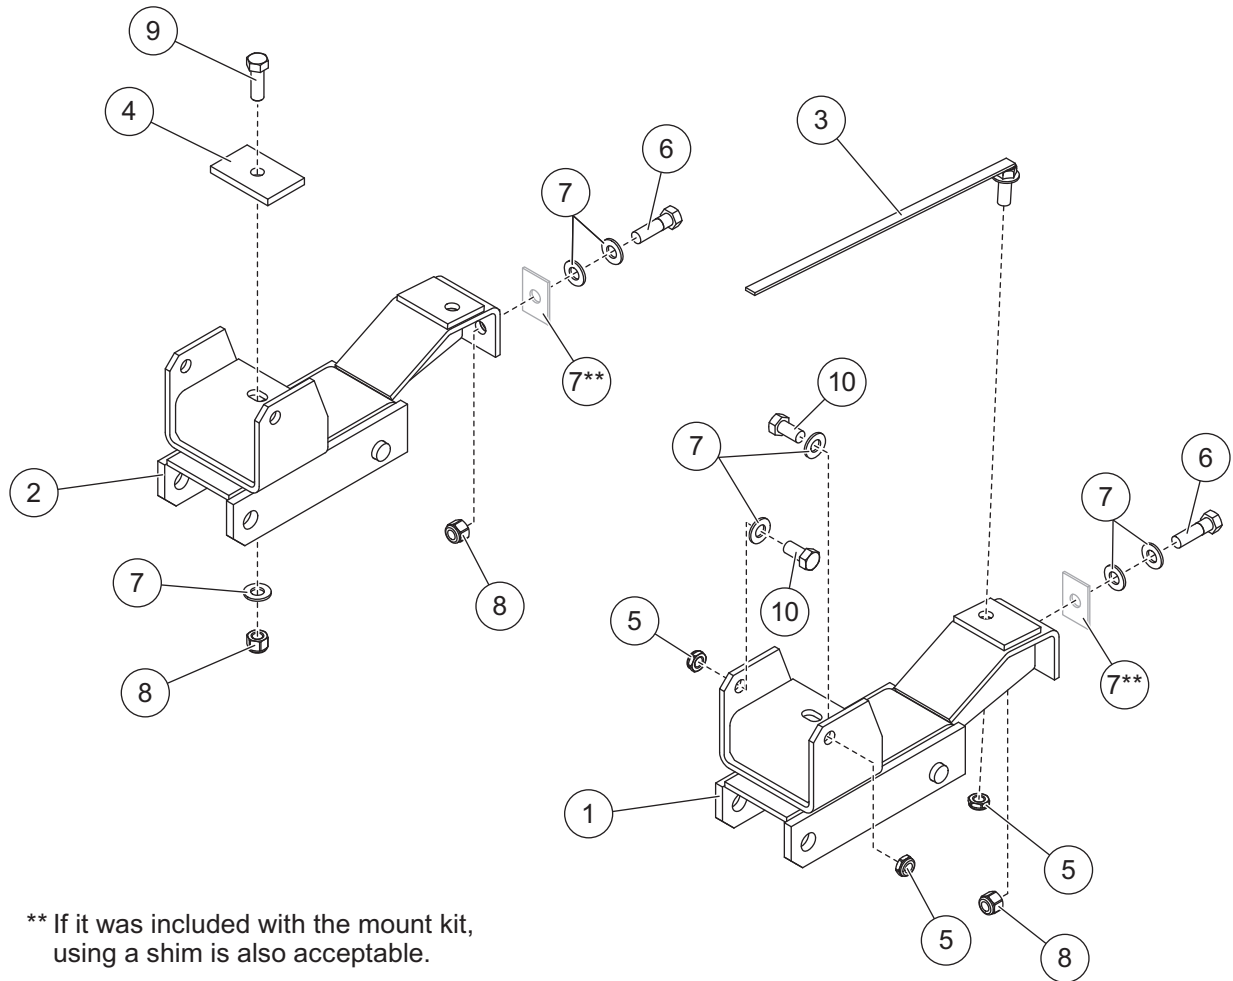

PARTS LIST

** If it was included with the mount kit, using a shim is also acceptable.

67960-1 Chevy/GMC Mount Assembly							
Item	Part	Qty	Description	Item	Part	Qty	Description
1	64087	1	Mount, DS Chevy/GMC	4	26061	2	Backing Plate
2	64086	1	Mount, PS Chevy/GMC	ns	64088	1	Bolt Bag – 67960-1
3	63330	2	Bolt Bar				
64088 Bolt Bag – 67960-1							
5	63333	6	1/2-13 Hex Jam Locknut GB	8	91335	4	1/2-13 Hex Locknut GB Topping
6	90101	2	1/2-13 x 1-3/4 Hex Cap Screw G5	9	90210	2	1/2-13 x 1-1/2 Hex Cap Screw G5
7	90572	10	1/2 Hardened Flat Washer	10	90098	4	1/2-13 x 1 Hex Cap Screw G5
ns = not shown				G = Grade			