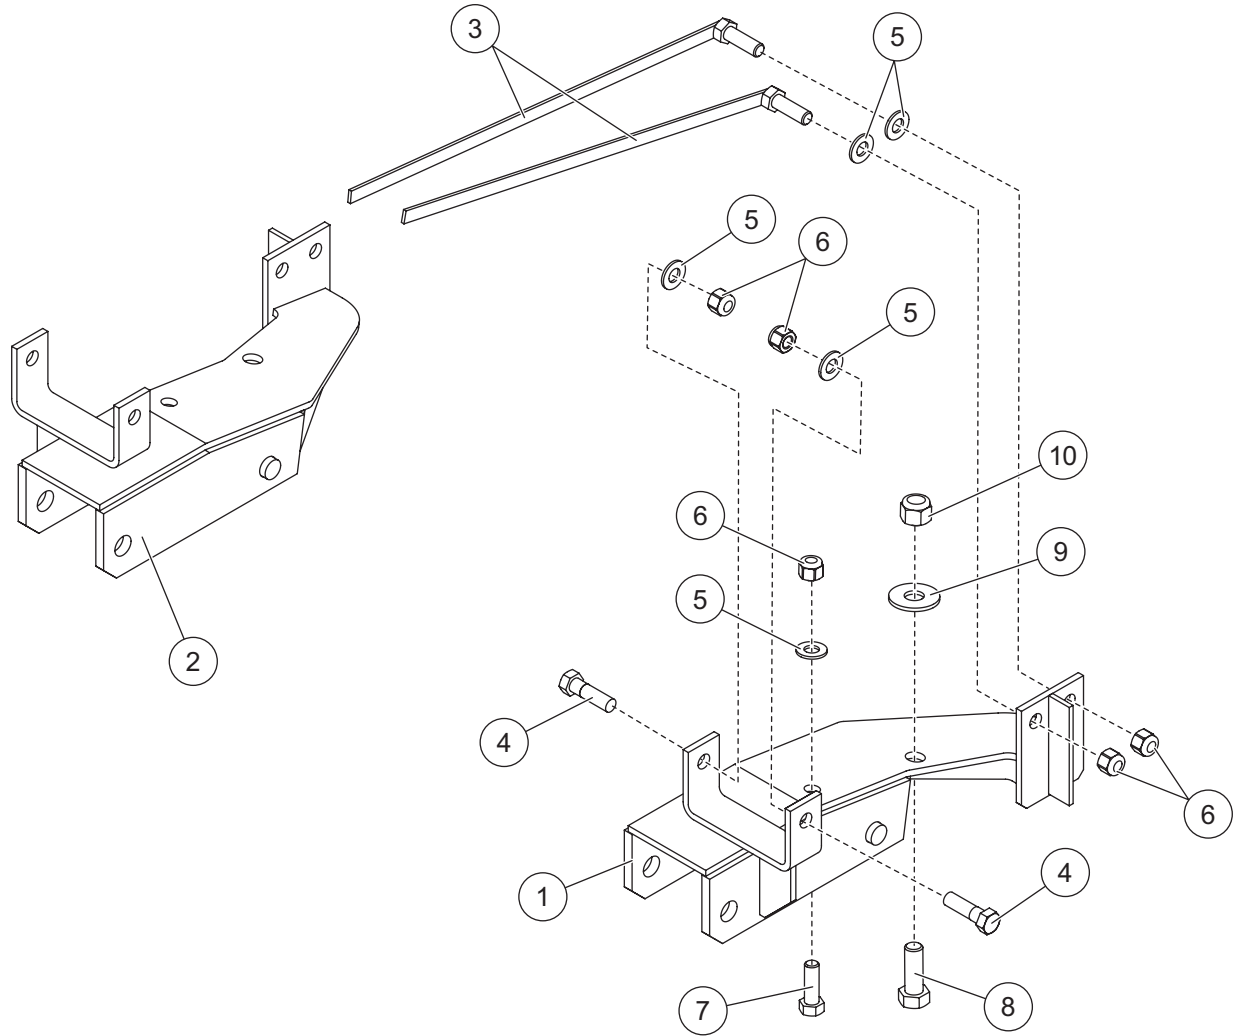

**PARTS LIST**

64500 Ford Mount Assembly 3239							
Item	Part	Qty	Description	Item	Part	Qty	Description
1	64236	1	Mount, DS	3		4	1/2-13 x 1-1/2 Hex Cap Screw G5 w/Handle
2	64237	1	Mount, PS	ns		1	Bolt Bag
40779 Bolt Bag							
4		4	1/2-13 x 1-3/4 Hex Cap Screw G5	8		2	5/8-11 x 1-3/4 Hex Cap Screw G5
5		10	1/2 Flat Washer Hardened	9		2	5/8 Flat Washer Hardened
6		10	1/2-13 Hex Locknut GB	10		2	5/8-11 Hex Locknut GB
7		2	1/2-13 x 1-1/2 Hex Cap Screw G5				
ns = not shown				G = Grade			

Service bolt bag might include additional fasteners.

Copyright © 2017 Douglas Dynamics, LLC. All rights reserved. This material may not be reproduced or copied, in whole or in part, in any printed, mechanical, electronic, film or other distribution and storage media, without the written consent of the company. Authorization to photocopy items for internal or personal use by the company's outlets or snowplow owner is granted.