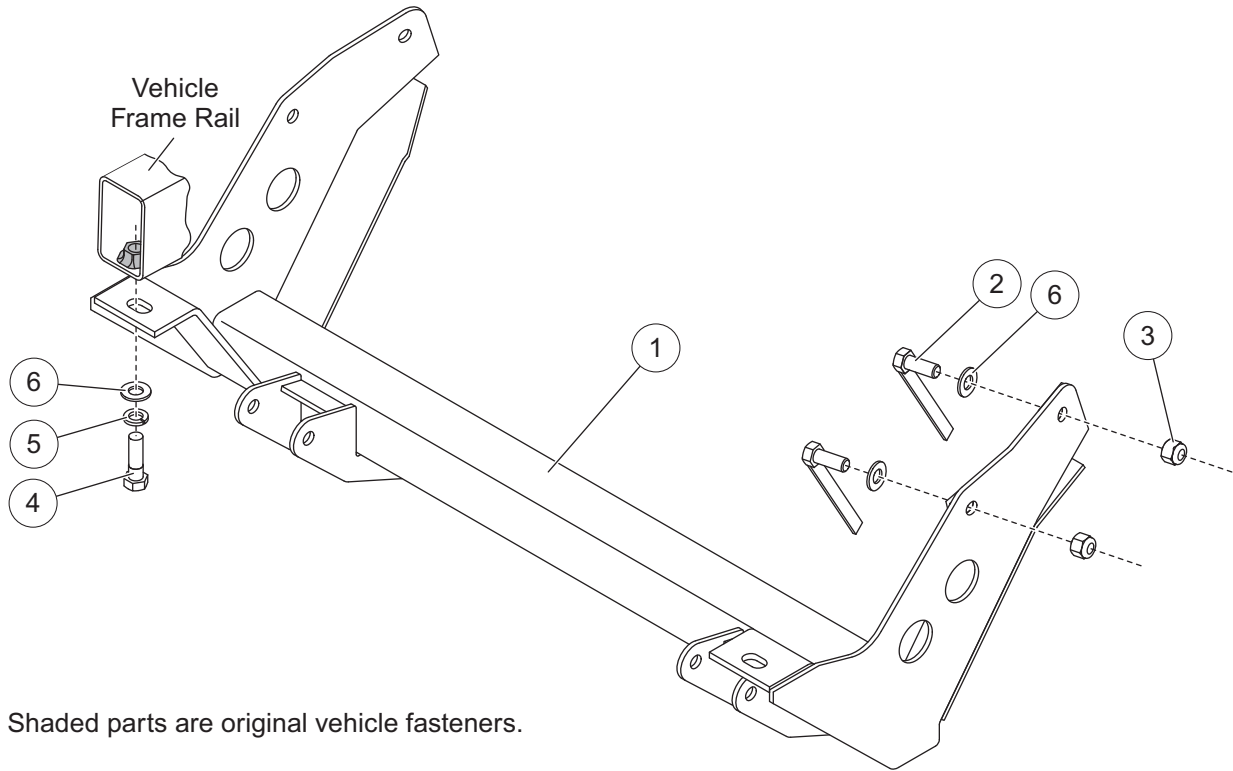

**PARTS LIST**

Shaded parts are original vehicle fasteners.

3723 Mount Kit							
Item	Part	Qty	Description	Item	Part	Qty	Description
1		1	Truck Mount – Jeep	ns	64607	1	Bolt Bag – 3723
2	21316	4	1/2-13 x 1-1/4 Hex Cap Screw G5 w/Handle				
64607 Bolt Bag – 3723							
3	91335	4	1/2-13 Hex Locknut GB	5	91205	2	1/2 Spring Lock Washer
4	90101	2	1/2-13 x 1-3/4 Hex Cap Screw G5	6	90572	6	1/2 Hardened Flat Washer
ns = not shown				G = Grade			