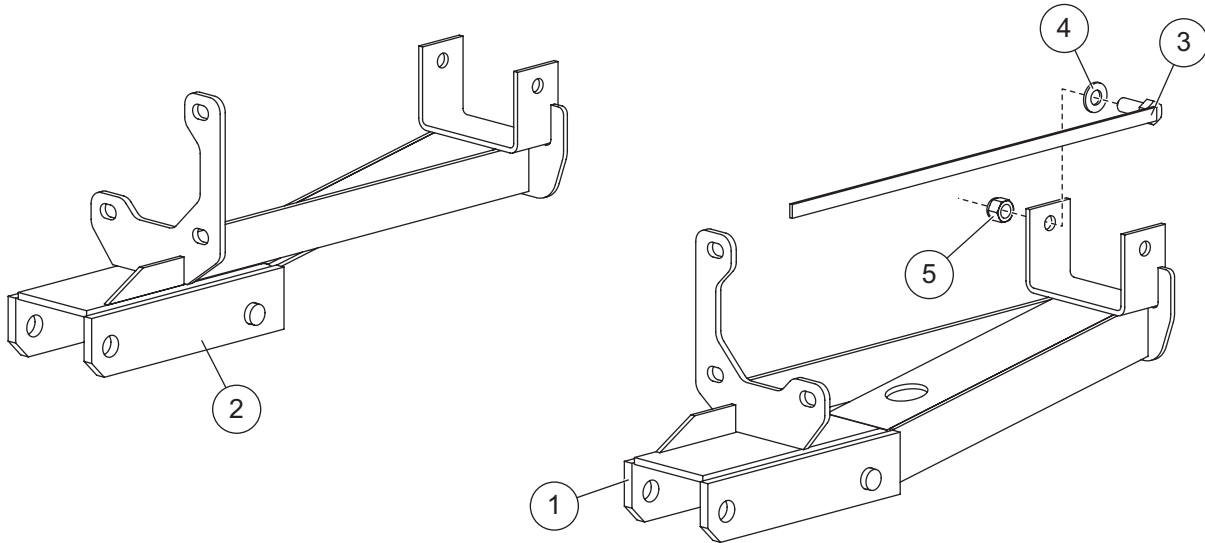

MOUNT KIT
Dodge Dakota 4X4 2005 - 11

33929

April 15, 2014
 Lit. No. 48298, Rev. 02

PARTS LIST

33929 Mount Kit						
Item	Part	Qty	Description	Item	Part	Qty Description
1	27280	1	Mount, DS	3	21314	4 1/2-13 x 1-1/4 Hex Cap Screw w/Handle
2	27281	1	Mount, PS	ns	27270	1 Bolt Bag – 33929
27270 Bolt Bag – 33929						
4		4	1/2 Hardened Flat Washer	5		4 1/2-13 Hex Locknut GB Topping
			ns = not shown	G = Grade		