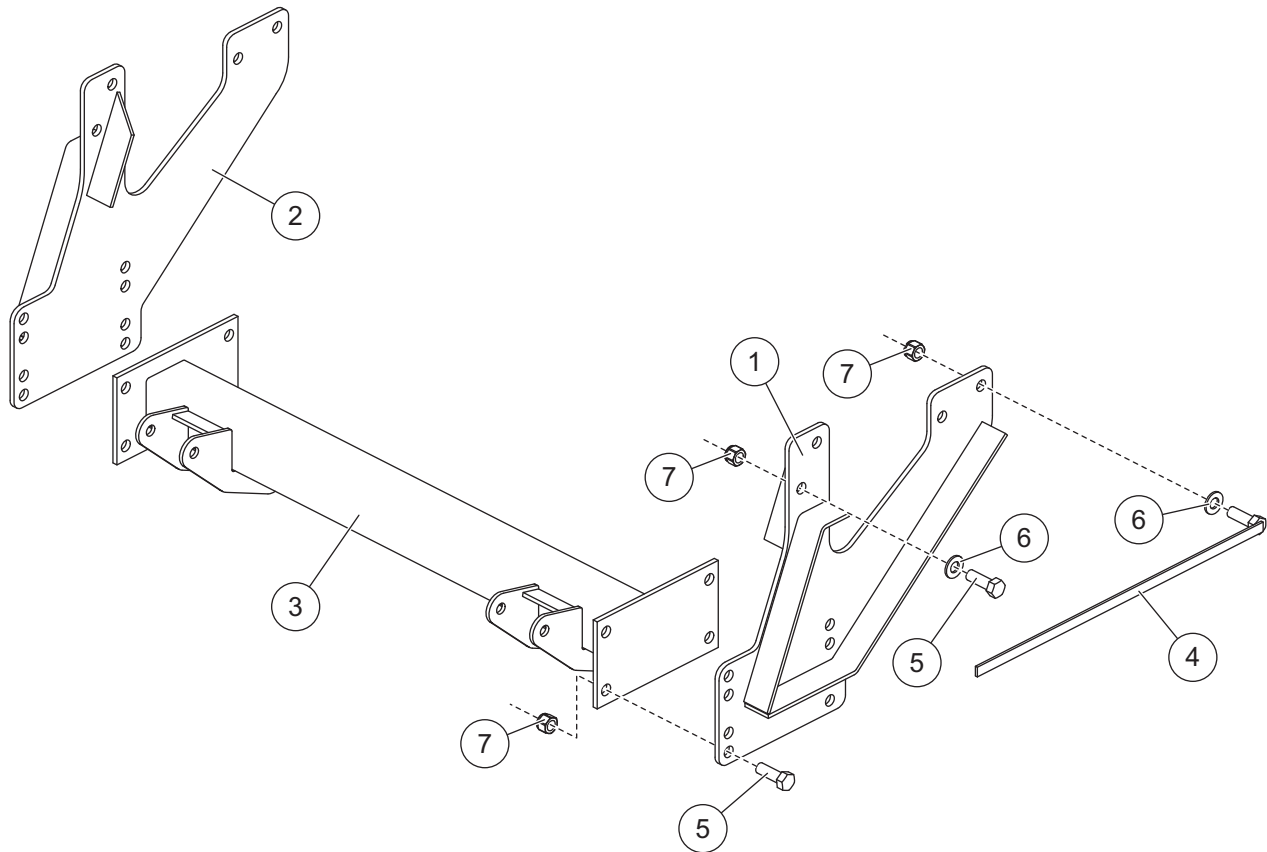

MOUNT KIT PERSONAL PLOW
Dodge Ram 1500 2006 - 08

33913

January 1, 2009
 Lit. No. 29347, Rev. 01

PARTS LIST

33913 Mount Kit							
Item	Part	Qty	Description	Item	Part	Qty	Description
1	29332	1	Mount Plate – DS	4	22314	4	1/2-13 x 1-1/2 Hex Cap Screw G5 w/Handle
2	29334	1	Mount Plate – PS	ns	29338	1	Bolt Bag 33913
3	29336	1	Pushbeam	29338 Bolt Bag 33913			
5	90210	12	1/2-13 x 1-1/2 Hex Cap Screw G5	7	91335	16	1/2-13 Hex Locknut GB Topring
6	90572	8	1/2 Hardened Flat Washer				
ns = not shown				G = Grade			