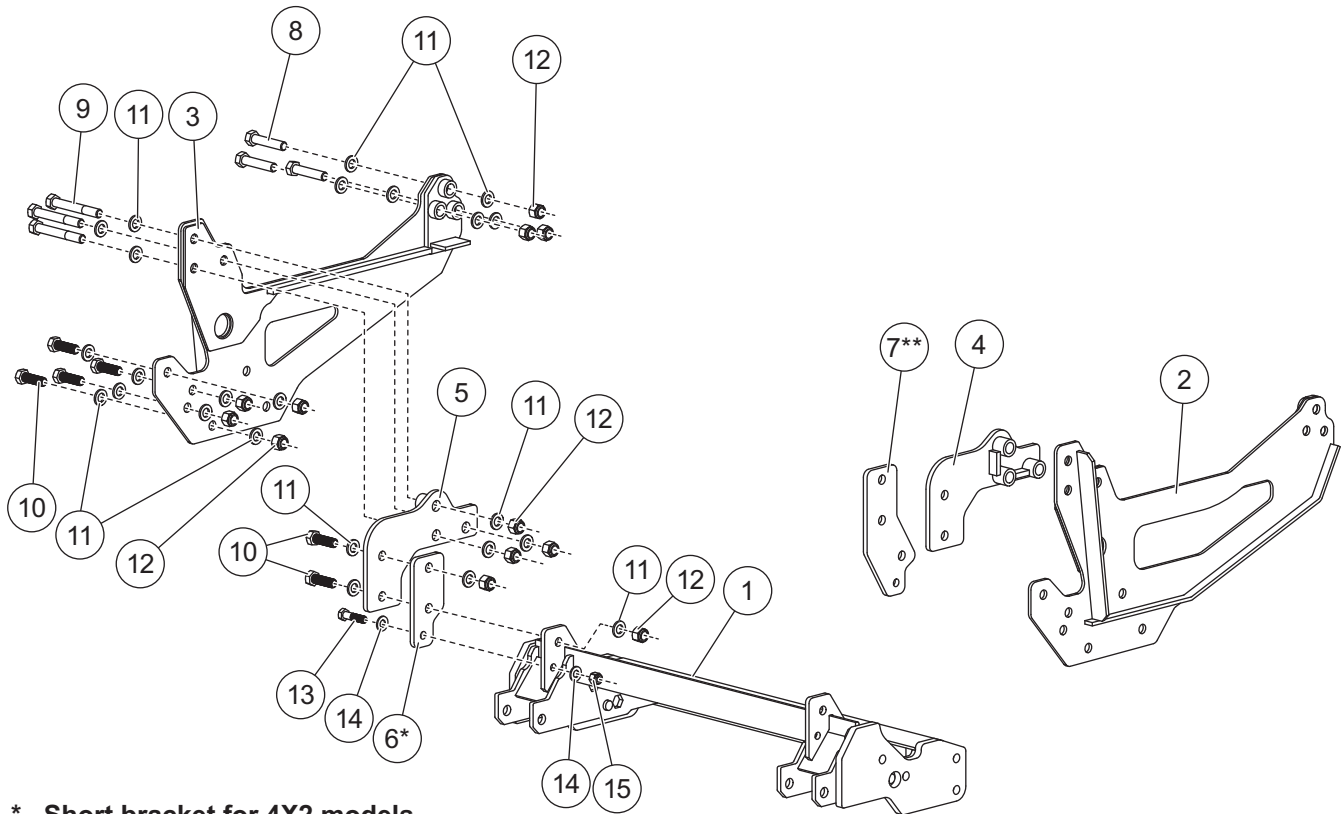

**PARTS LIST**

\* Short bracket for 4X2 models.  
 \*\* Long bracket for 4X4 models.

33560 Mount Kit							
Item	Part	Qty	Description	Item	Part	Qty	Description
1	78540	1	GM/International Mount Beam	5	70607	1	Bracket Assembly PS
2	70604	1	Thrust Arm DS	6	70608	2	Bracket Short (4X2)
3	70605	1	Thrust Arm PS	7	70609	2	Bracket Long (4X4)
4	70606	1	Bracket Assembly DS	ns	76499	1	Bolt Bag
76499 Bolt Bag							
8		6	5/8-11 x 3 Hex Cap Screw G5	12		26	5/8-11 Hex Locknut GB
9		6	5/8-11 x 4-1/2 Hex Cap Screw G8	13		2	1/2-13 x 2 Hex Cap Screw G8
10		12	5/8-11 x 2 Hex Cap Screw G8	14		4	1/2 Hardened Flat Washer Type 1
11		52	5/8 Hardened Flat Washer Type 1	15		2	1/2-13 Hex Locknut GB
ns = not shown				G = Grade			