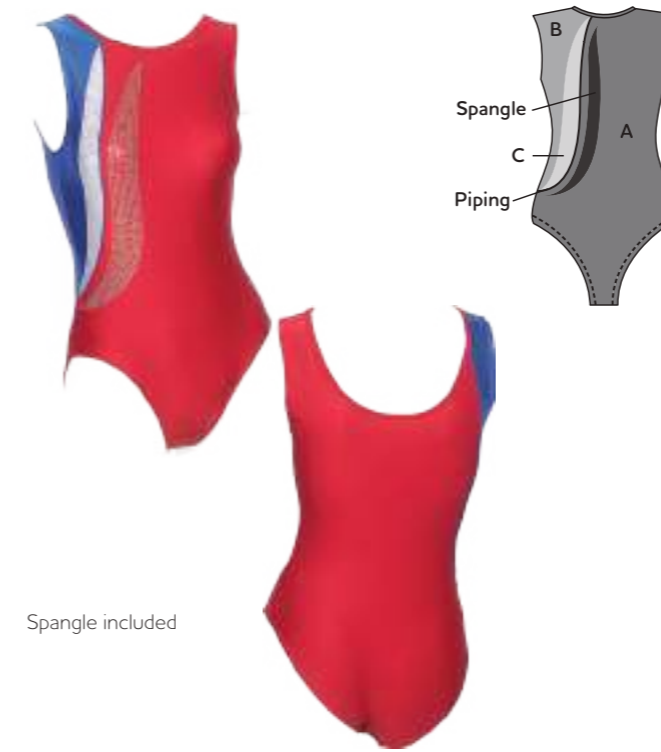

SGY105-3
A: Nylon Lycra
B: Special Lycra

SGY105-4
A: Special Lycra
B: Special Lycra

SGY110

SGY110-4
A: Special Lycra

SGY108

Spangle included

SGY108-3
A: Nylon Lycra
B: Special Lycra
C: Special Lycra

SGY108-4
A: Special Lycra
B: Special Lycra
C: Special Lycra

SGY110 Gymnast Spangle

Candy Pink

Purple

Turquoise

Micro Dri
Child sizes only

SGY110 Sublimated

SGY110-3 A: Polyester Bright
 SGY110-4 A: Mistique Foil
 Choose other colours from the Sublimated Colour options

SGY112

SGY112-3 A: Nylon Lycra B: Special Lycra
 SGY112-4 A: Special Lycra B: Special Lycra

SGY113

Spangle included

SGY113-3 A: Nylon Lycra B: Special Lycra C: Special Lycra
 SGY113-4 A: Special Lycra B: Special Lycra C: Special Lycra