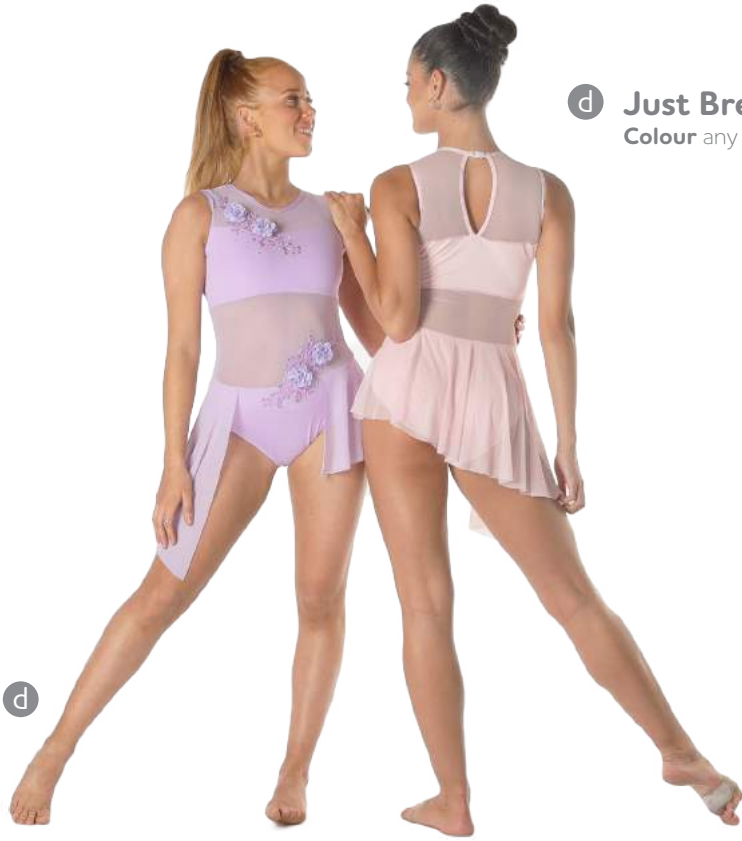

d Just Breathe
Colour any Micro Dri with Stretch Mesh

e Wild Winds
Colour Red, Green, Marine Blue, Gunmetal

f Awakening
Colour any Micro Dri with Stretch Mesh