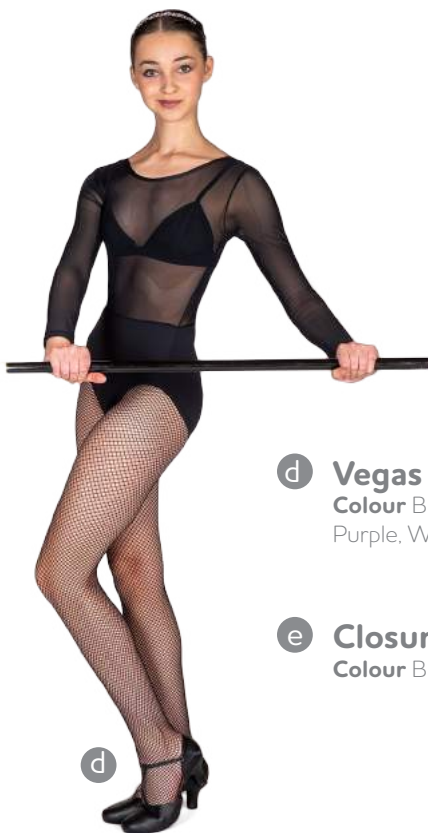

d Vegas Leotard
Colour Black, Red, Royal, Purple, Wildberry

e Closure
Colour Black, Red, Purple, Royal