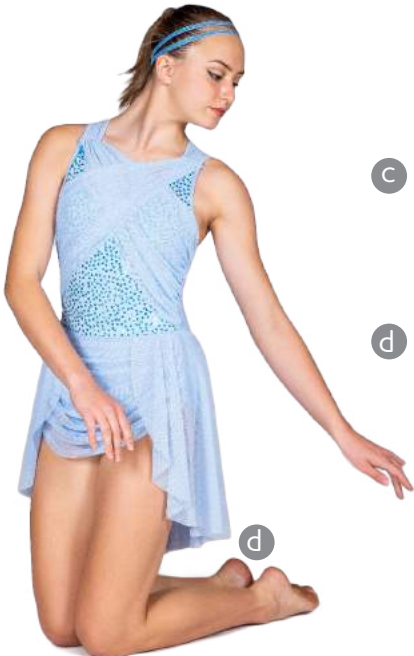

c Slipping Away
Colour Lavender, Raspberry, Cornflower
Rosebud, Royal, Purple.

d Cross My Heart
Colour Blue, Pink, Port, Wildberry
Navy, Raspberry, Royal, Cerise