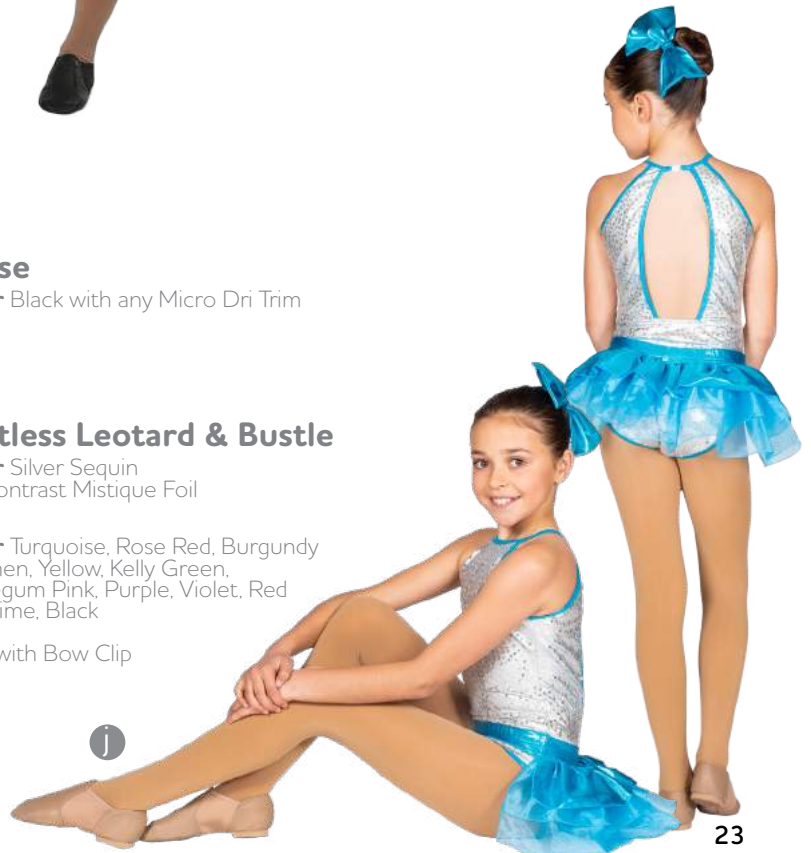

h Tap Time
Colour any Micro Dri

i Idolise
Colour Black with any Micro Dri Trim

j Limitless Leotard & Bustle

Colour Silver Sequin
with Contrast Mistique Foil
Bustle
Colour Turquoise, Rose Red, Burgundy
Cyclamen, Yellow, Kelly Green,
Bubblegum Pink, Purple, Violet, Red
Blue, Lime, Black

Worn with Bow Clip