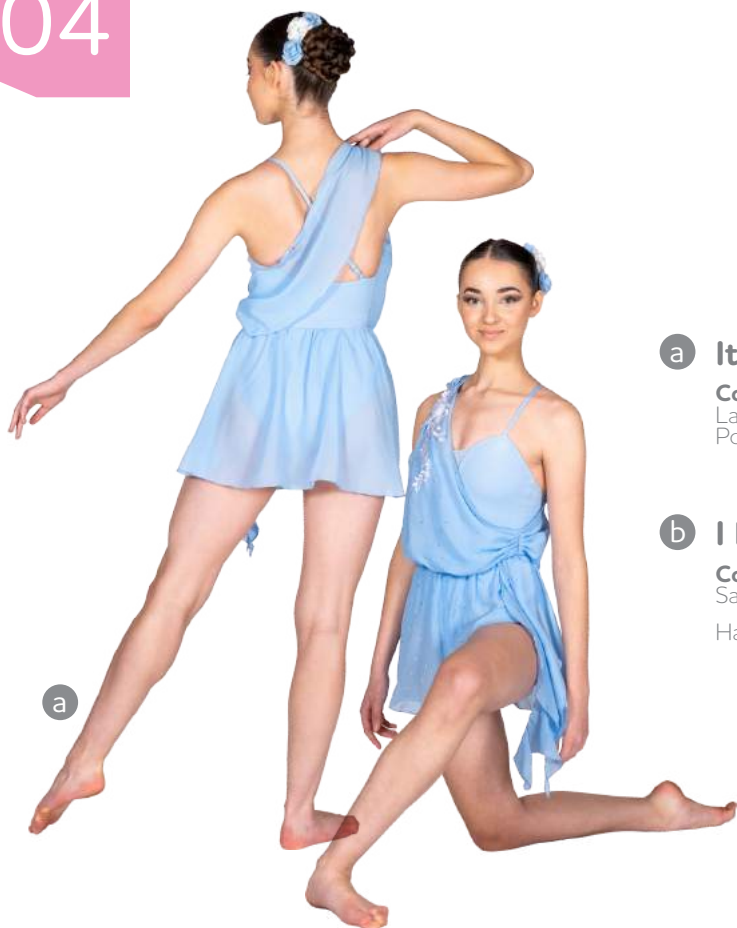

a Its Time

Colour Blue, Lemon, Marine Blue
Lavender, Burgundy, Navy, Cerise,
Port

b I Believe

Colour Blue, Lavender, Pink
Sage Green, Wildberry, Port
Hair Accessory included