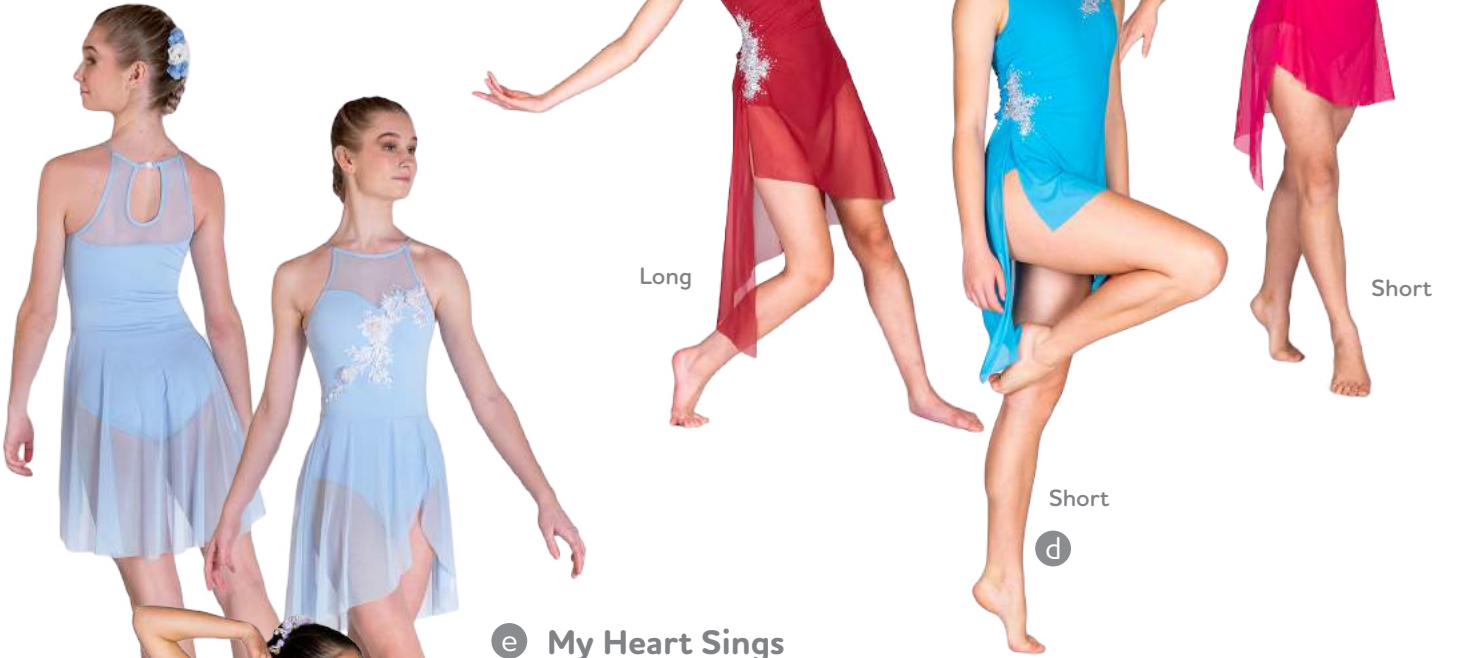

d My Everything
Colour any Micro Dri with Stretch Mesh
Available Short or Long