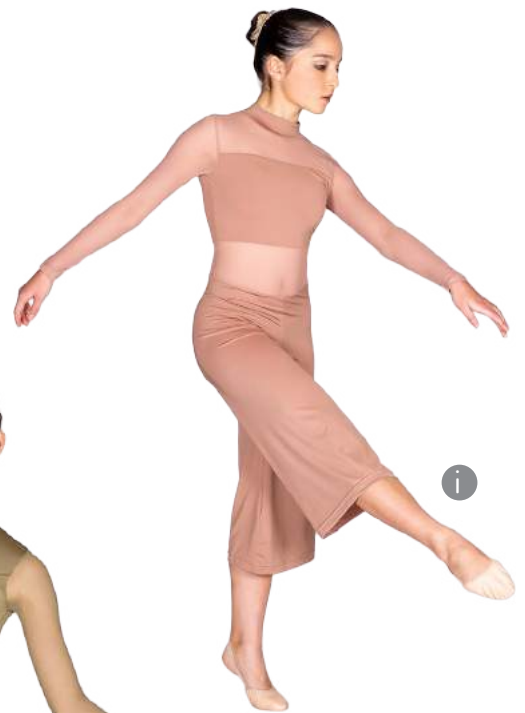

h Night Out

Colour Black, Sage Green, Burgundy

Sold Separately

i Silence

Colour Mocha, Black, White

a

a Toni Leotard
Colour Black, Red, White
 Worn with Fringe Skirt & Sequined High Waist Pant

b Dynamite
Colour Red, Cobalt, Orchid
 Worn with Crystal Hairslide HL014