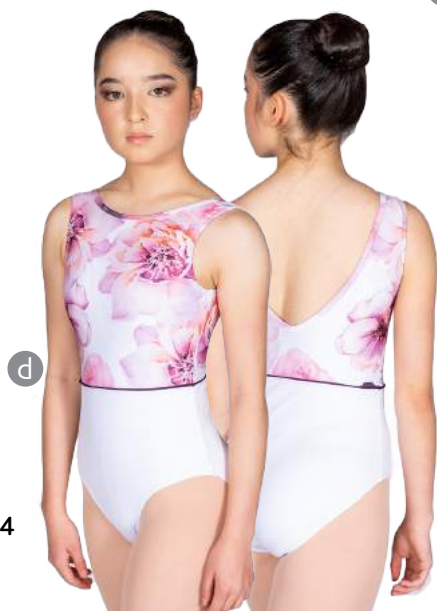

e Hope Leotard
Colour any Micro Dri
Front tuck

d Samantha Leotard
Colour Peony print with White or Port
Also available with Plain Micro Dri Bodice
or choose from our sublimation prints