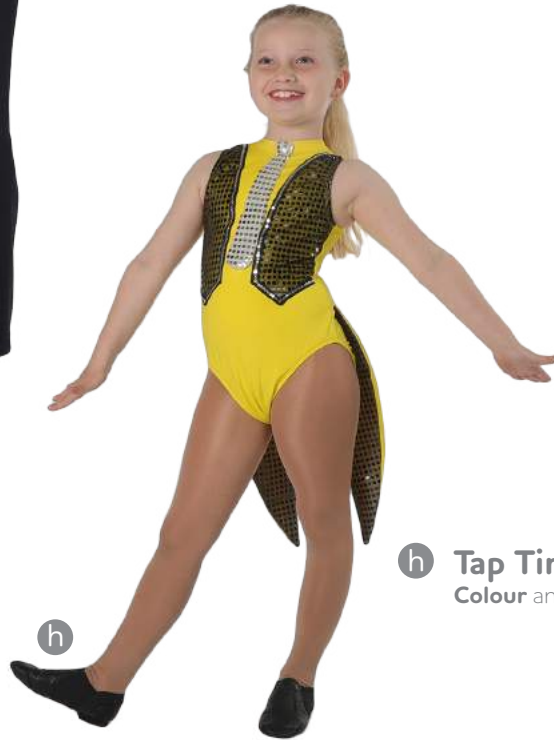

e

f Dream Big
Colour Green, Red, Royal
 Yellow, Purple, Port,
 Turquoise, Raspberry, White
 Bowler hat sold separately

g Broadway Baby
Colour Red, Royal, Burgundy
 Worn with Flower Clip 12

h Tap Time
Colour any Micro Dri