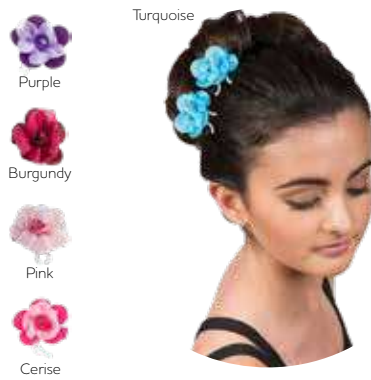

Flower Clip 08

Twin Pack