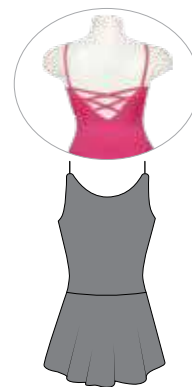

Adult
xsm sm med lg xlg

Fabric Micro Dri, Skirt Stretch Mesh

LILIAN DRESS

Child
6 8 10 12

Adult
xsm sm med lg xlg

Fabric Micro Dri with Stretch Mesh

LULA DRESS

Child
6 8 10 12