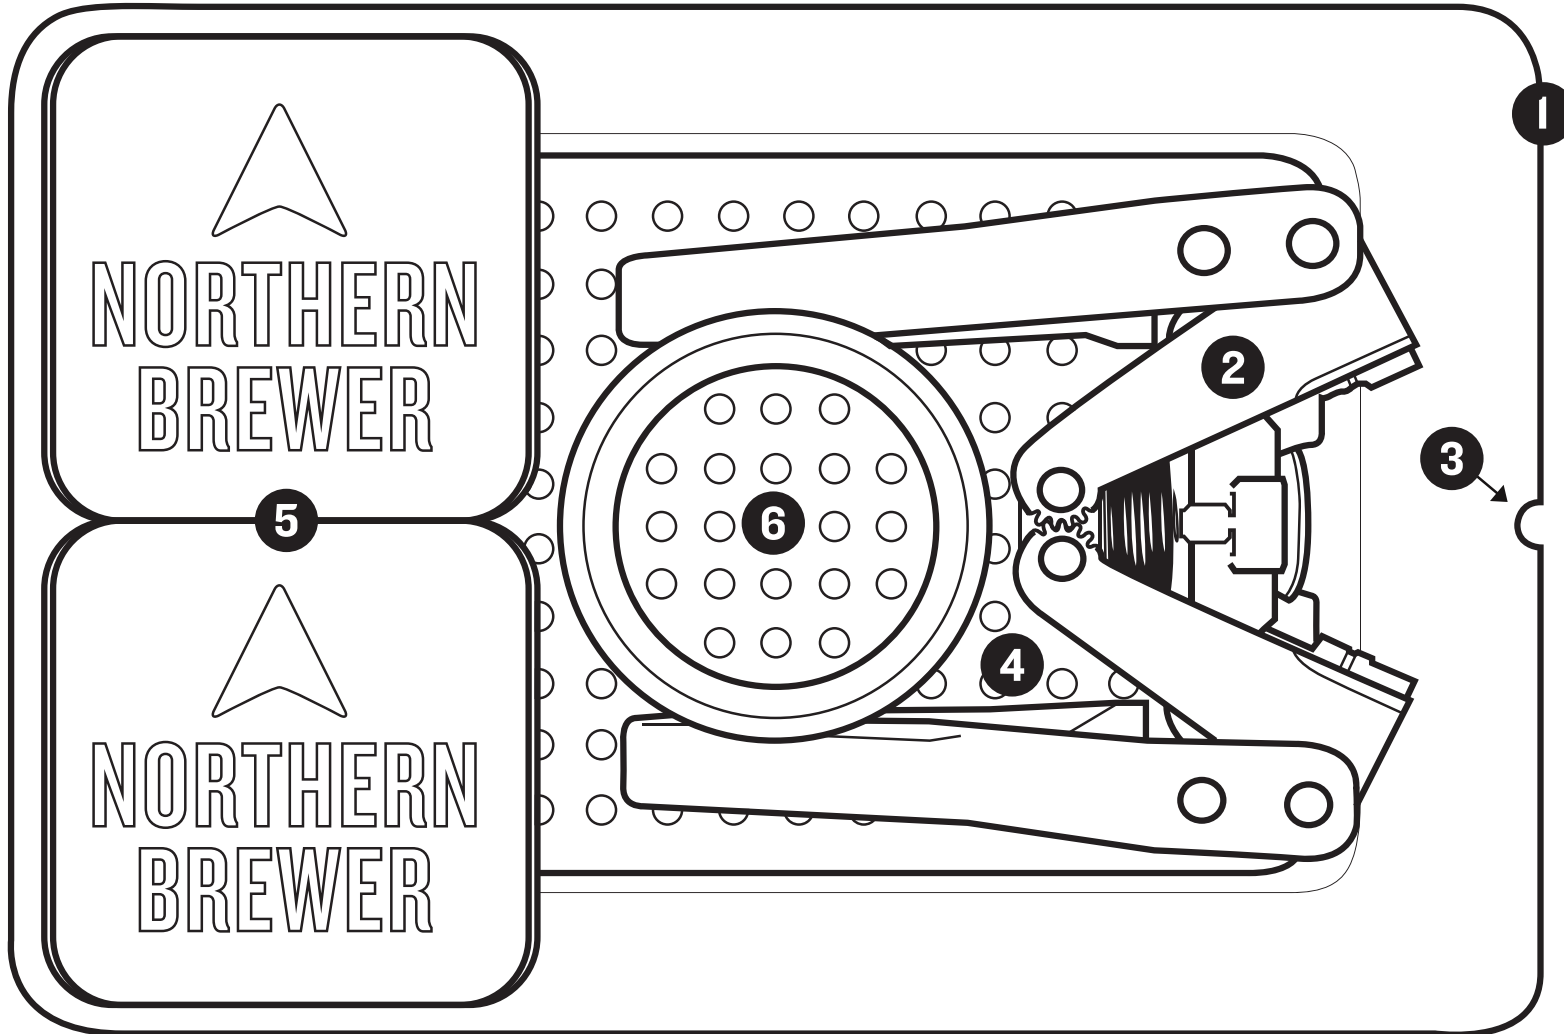

NORTHERN BREWER BOTTLING STATION

NORTHERNBREWER.COM

1. Lightweight sealed container to contain all the bottling mess and store your bottling supplies.
2. Storage for bottle capper *CAPPER NOT INCLUDED*.
3. Notched for resting sanitized bottle filler.
4. Removable non-slip base.
5. Two Storage containers for storing /sanitizing bottle caps.
6. Removable no-slip Bottle holder for capping.