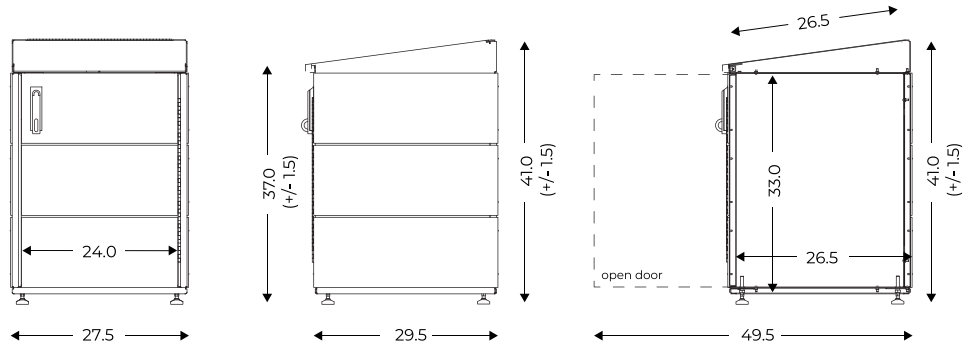

Enclosure cabinet: marine-grade bent aluminum, powder-coated in dark pewter.

Siding: recycled bamboo composite boards in charcoal or coffee.

Hardware: stainless steel hinges, screws, latches, and leveling feet.

Front doors: aluminum handle opener. stainless steel latches.

Leveling feet: adjustable from 0.5-7 inches.

Planter (optional): interior dimensions per module 26.75 inches wide, 5.5 inches deep, 5 inches high.

Measurements (inches)

Exterior Dimensions	Interior Dimensions	Colors	Options	Add On
Width 24"	Width 24"	Coffee	• Top without planter	• Double Mailbox
Depth 26.5"	Depth 26.5"	Charcoal	• Top with planter	• Storage box
Height 41" (+/- 6.5")	Height 33"	Slate		