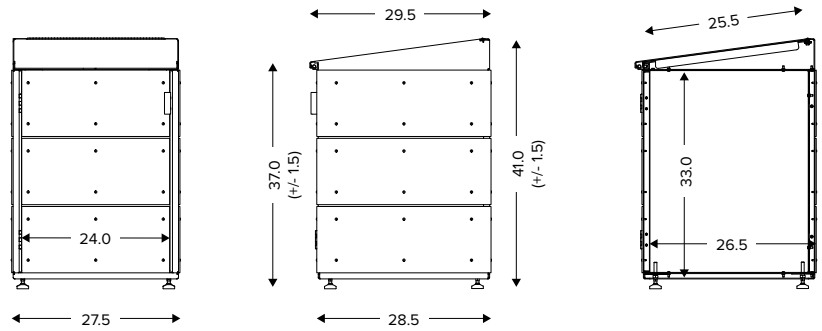

### Measurements

| # Modules | Width  | Height                  | Depth | Colors                        | Options   |
|-----------|--------|-------------------------|-------|-------------------------------|---|
| 1-module  | 27.5"  | back<br>41" (+/- 1.5")  | 29.5" | coffee,<br>charcoal,<br>slate | <ul style="list-style-type: none"> <li>• Top without planter</li> <li>• Top with planter</li> </ul> |
| 2-module  | 54.5"  |                         |       |                               |   |
| 3-module  | 81.5"  |                         |       |                               |   |
| 4-module  | 108.5" | front<br>37" (+/- 1.5") | 29.5" | coffee,<br>charcoal,<br>slate | <ul style="list-style-type: none"> <li>• Top without planter</li> <li>• Top with planter</li> </ul> |
| 5-module  | 135.5" |                         |       |                               |   |
| 6-module  | 162.5" |                         |       |                               |   |

Interior clearance: 24" x 26.5" x 33" per module

Example of a 2-module standard-size CITIBIN trash enclosure, charcoal cladding, with planter.

Perfect fit for Rubbermaid Slim Jim and 44 gallon round trash container.

Max. interior dimension / max. trash can size