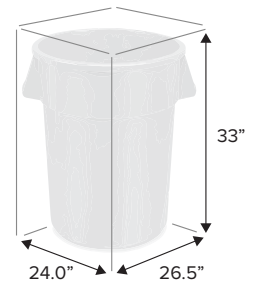

### Measurements

| # Modules | Width  | Height                  | Depth | Colors                        | Options   |
|-----------|--------|-------------------------|-------|-------------------------------|---|
| 1-module  | 27.5"  | back<br>41" (+/- 1.5")  | 29.5" | coffee,<br>charcoal,<br>slate | <ul style="list-style-type: none"> <li>• Top without planter</li> <li>• Top with planter</li> </ul> |
| 2-module  | 54.5"  |                         |       |                               |   |
| 3-module  | 81.5"  |                         |       |                               |   |
| 4-module  | 108.5" | front<br>37" (+/- 1.5") | 29.5" | coffee,<br>charcoal,<br>slate | <ul style="list-style-type: none"> <li>• Top without planter</li> <li>• Top with planter</li> </ul> |
| 5-module  | 135.5" |                         |       |                               |   |
| 6-module  | 162.5" |                         |       |                               |   |

Interior clearance: 24" x 26.5" x 33" per module

Example of a 2-module standard-size CITIBIN trash enclosure, charcoal cladding, with planter.

Perfect fit for Rubbermaid Slim Jim and 44 gallon round trash container.

Max. interior dimension / max. trash can size