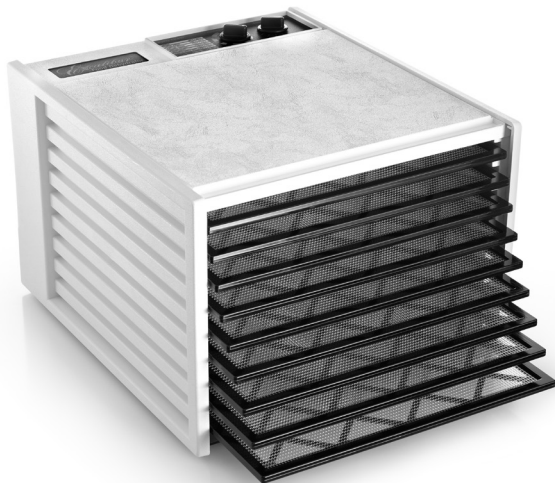

Project Name:	
Location:	
Item:	Qty.:
Model:	

Excalibur 9-Tray with Timer #3926T

Features

- Contains 9 trays with 15 square feet of tray area.
- Built-in on/off switch.
- 7" fan
- 600 watts
- Adjustable thermostat
- 26 hour timer
- Unit Size: 12 1/2"H x 17"W x 19"D
- **Available in case color Black or White.**
- All units come with a black door and black trays.

	Specifications subject to change
	Approvals:

Excalibur 9-Tray with Timer #3926T

Dimensional Data

Model No.	Dimensions (WxDxH)	Watts	Trays	Sq. Ft.	Weight	Color
3926TB	12 1/2"H x 17"W x 19"D	600	9	15	22 lbs	Black
3926TW	12 1/2"H x 17"W x 19"D	600	9	15	22 lbs	White

Features

- 9 trays with 15 square feet of tray area.
- Built-in on/off switch
- 7" fan, 600 watts and an adjustable thermostat.
- 26 hour timer
- Available in case color Black or White.
- All units come with a black door and black trays.