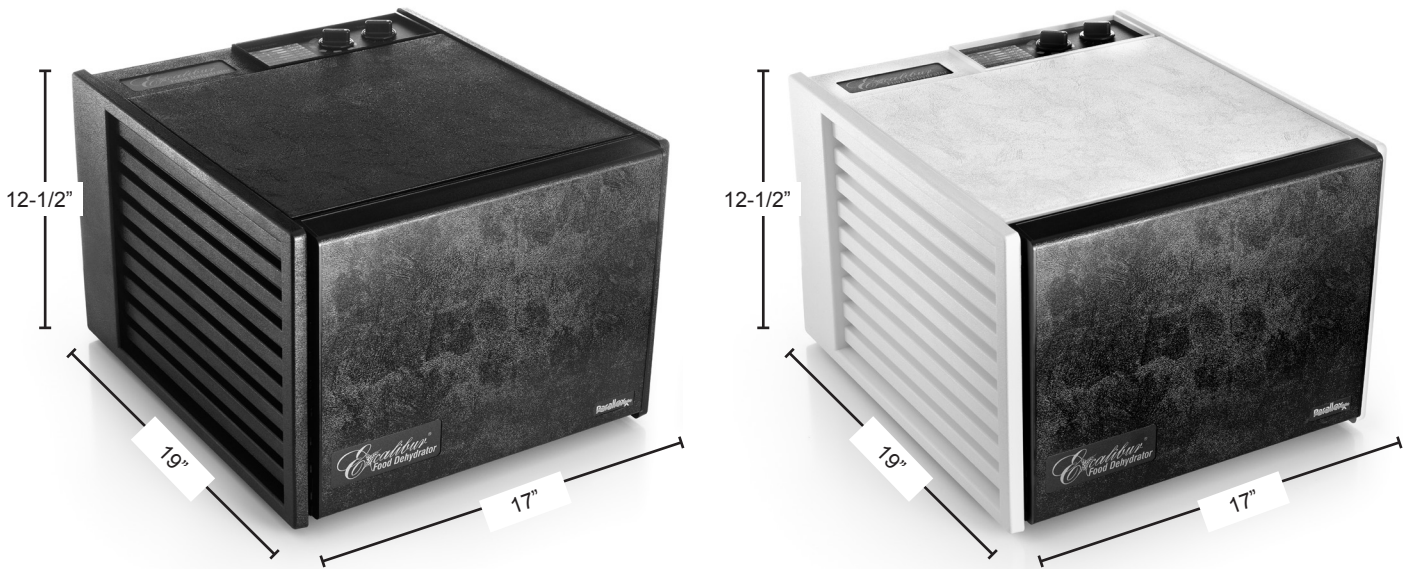

Project Name:	
Location:	
Item:	Qty.:
Model:	

Excalibur 9-Tray with Timer #3926T

Features

- Contains 9 trays with 15 square feet of tray area.
- Built-in on/off switch.
- 7" fan
- 600 watts
- Adjustable thermostat
- 26 hour timer
- Unit Size: 12 1/2"H x 17"W x 19"D
- **Available in case color Black or White.**
- All units come with a black door and black trays.

	Specifications subject to change
	Approvals:

Excalibur 9-Tray with Timer #3926T

Dimensional Data

Model No.	Dimensions (WxDxH)	Watts	Trays	Sq. Ft.	Weight	Color
3926TB	12 1/2"H x 17"W x 19"D	600	9	15	22 lbs	Black
3926TW	12 1/2"H x 17"W x 19"D	600	9	15	22 lbs	White

Features

- 9 trays with 15 square feet of tray area.
- Built-in on/off switch
- 7" fan, 600 watts and an adjustable thermostat.
- 26 hour timer
- Available in case color Black or White.
- All units come with a black door and black trays.