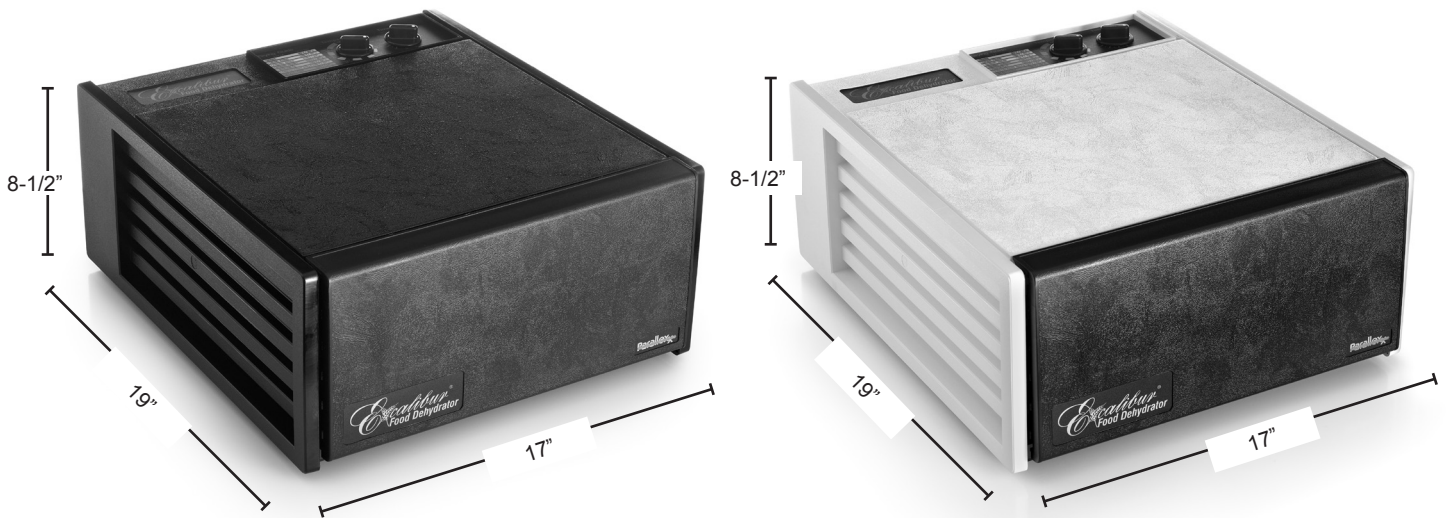

## Excalibur 5-Tray with Timer #3526

### Features

- Contains 5 trays with 8 square feet of tray area.
- Built-in on/off switch.
- 5" fan
- 440 watts
- Adjustable thermostat
- 26 hour timer
- Unit Size: 8-1/2"H x 17"W x 19"D
- **Available in case color Black or White.**
- All units come with a black door and black trays.

### Features

- 5 trays with 8 square feet of tray area.
- Built-in on/off switch
- 5" fan, 440 watts and an adjustable thermostat.
- 26 hour timer
- Available in case color Black or White.
- All units come with a black door and black trays.