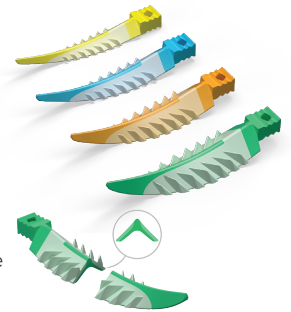

Benefits of upgrading to the all NEW STRATA-G™

All-New Separator Rings

- **Lasts longer!** Drawn-wire nickel-titanium holds its shape better.
- **Enhanced marginal ridge!** Helps support the matrix band in the proper position.
- **Smaller size!** Stays out of your way.

Wide Preparation Ring

- **Garrison exclusive!** Only Garrison helps you restore the largest preps.

Full Curve Matrix Bands

- **Enhanced marginal ridge!** Helps form this critical anatomy.
- **Improved emergence profile!** Ideal anatomy is built right in.
- **Subgingival extensions!** All four of the standard sizes are ready for deeper preps.
- **Still dead-soft** and only 0.0016" thick.

Ultra-Adaptive Wedges

- **Smooth tunnel design!** Sits lower interproximally and seals deeper.
- **More flexibility!** The Soft-Face™ over-mold with fins and flexible sidewalls easily adapt to concavities and irregularities.
- **Stackable!** Secure stacking of multiple wedges when simultaneous wedging from the buccal and lingual is desired.

Dentistry's Premier Forceps

- **Larger offset!** Makes ring placement easier.
- **Double tipped!** Place rings in either direction for maximum access.
- **Places virtually any ring from any manufacturer!**