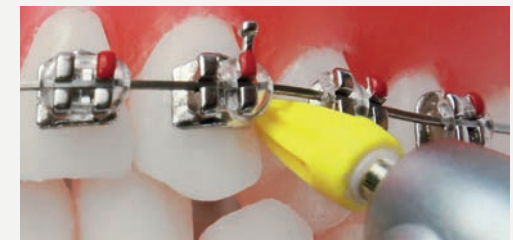

Yellow

Red

**REGULAR CUP**

**SOFT CUP**

**EXTRA SOFT CUP**

Designed to flare to access interproximal & subgingival areas

Exterior nodules polish interproximal and subgingival areas

Easy access to tight interproximal areas

Ideal for orthodontic appliances

**SHORT TURBINE BLADED CUP**

All the benefits of our standard cups but with its shorter length gives the advantage of greater access into the oral cavity. When used in combination with a short shank and mini CA handpiece, the total size of the cup and handpiece head is reduced by over 30%. Particularly effective for patients with restricted access in the oral cavity or those sensitive to gag reflex.

LATEX AND BPA FREE

**POINT - ORTHODONTIC**

Designed for accessing tight or hard to reach areas. Ideal for orthodontic or periodontal procedures where flexibility allows for the most efficient polishing. The fluted ribs also provide ridges which offer the most effective cleaning and polishing surface.