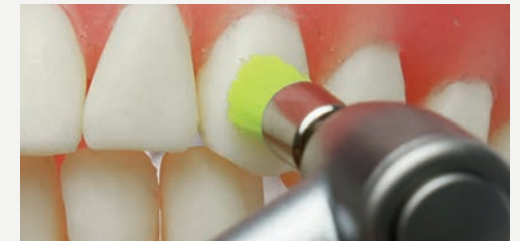

### TAPERED BRUSH

Our tapered brush gives greater coverage and the ability to pin point delicate areas on implants and orthodontic appliances.

LATEX AND BPA FREE

Junior cup and mini brush are designed for polishing dentition and amalgam fillings