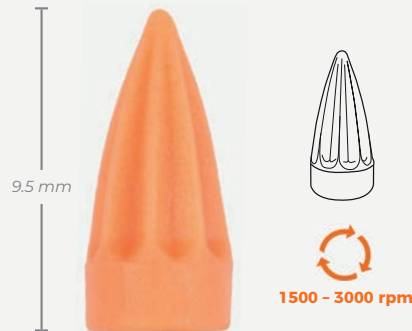

Yellow

Red

**REGULAR CUP**

**SOFT CUP**

**EXTRA SOFT CUP**

Designed to flare to access interproximal & subgingival areas

Exterior nodules polish interproximal and subgingival areas

Easy access to tight interproximal areas

Ideal for orthodontic appliances

**SHORT TURBINE BLADED CUP**

All the benefits of our standard cups but with its shorter length gives the advantage of greater access into the oral cavity. When used in combination with a short shank and mini CA handpiece, the total size of the cup and handpiece head is reduced by over 30%. Particularly effective for patients with restricted access in the oral cavity or those sensitive to gag reflex.