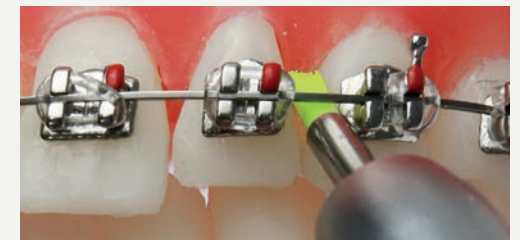

### TAPERED BRUSH

Our tapered brush gives greater coverage and the ability to pin point delicate areas on implants and orthodontic appliances.

LATEX AND BPA FREE

Junior cup and mini brush are designed for polishing dentition and amalgam fillings

Flat brush easily accesses surfaces and interproximal areas

Micro brush designed to access small, hard to reach areas that need precision

Tapered brush ideal for orthodontic appliances or areas of tight access

## Why use a prophy angle?

Prophy angles fit most standard straight handpieces and this eliminates the need to buy expensive purpose built prophy handpieces. They come individually wrapped to improve infection control and their design prevents the need for disassembling handpieces so as to clean the inner mechanism and gears after use. Prophyl angles save time and this means saving money.