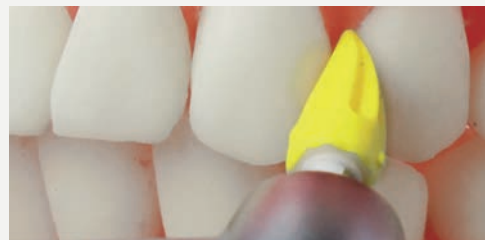

Yellow

Red

**REGULAR CUP**

**SOFT CUP**

**EXTRA SOFT CUP**

Designed to flare to access interproximal & subgingival areas

Exterior nodules polish interproximal and subgingival areas

Easy access to tight interproximal areas

Ideal for orthodontic appliances

**SHORT TURBINE BLADED CUP**

All the benefits of our standard cups but with its shorter length gives the advantage of greater access into the oral cavity. When used in combination with a short shank and mini CA handpiece, the total size of the cup and handpiece head is reduced by over 30%. Particularly effective for patients with restricted access in the oral cavity or those sensitive to gag reflex.

LATEX AND BPA FREE

**POINT - ORTHODONTIC**

Designed for accessing tight or hard to reach areas. Ideal for orthodontic or periodontal procedures where flexibility allows for the most efficient polishing. The fluted ribs also provide ridges which offer the most effective cleaning and polishing surface.