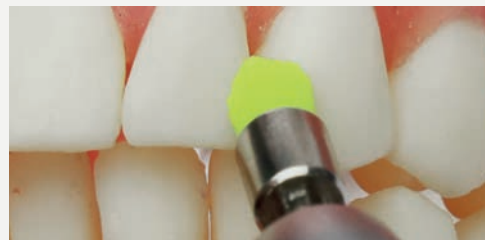

### TAPERED BRUSH

Our tapered brush gives greater coverage and the ability to pin point delicate areas on implants and orthodontic appliances.

LATEX AND BPA FREE

Junior cup and mini brush are designed for polishing dentition and amalgam fillings

Flat brush easily accesses surfaces and interproximal areas

Micro brush designed to access small, hard to reach areas that need precision

Tapered brush ideal for orthodontic appliances or areas of tight access