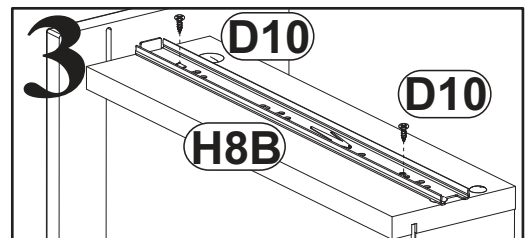

11

S1		UP13	
x12		x30	USØ1/8"x5/8" UPØ3x16

SIDEBOARD 6DRW

12

T03	L-9 39/64"
x6	L-244mm

D10	US09/64"x33/64"
x24	USØ3,5x13

H8	L- 13 25/32"
x6	L-350mm.

D6	US09/64"x1 3/16"
x12	USØ3,5x30