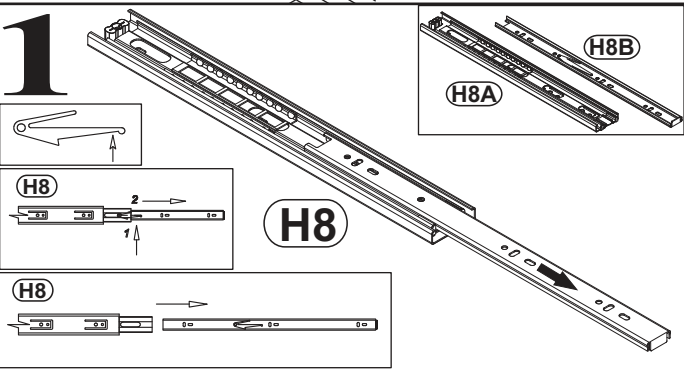

B4	Ø15/64"x1 19/64"
x12	 Ø6x33

SIDEBOARD 6DRW

G5	
x12	

8

9

SIDEBOARD 6DRW

G4		B11	
x24		x24	Ø9/32"x1 31/32" Ø7x50

10

11

S1		UP13	
x12		x30	USØ1/8"x5/8" UPØ3x16

SIDEBOARD 6DRW

12

T03	L-9 39/64"
x6	L-244mm

D10	US09/64"x33/64"
x24	USØ3,5x13

H8	L- 13 25/32"
x6	L-350mm.

D6	US09/64"x1 3/16"
x12	USØ3,5x30