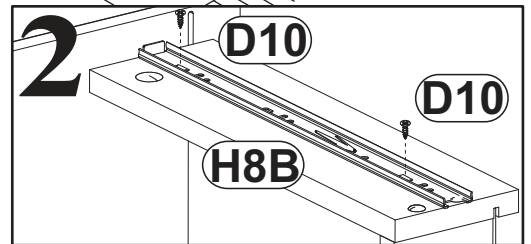

11

S1		UP13	
x12		x30	USØ1/8"x5/8" UPØ3x16

SIDEBOARD 6DRW

12

T03	L-9 39/64"
x6	L-244mm

D10	US09/64"x33/64"
x24	USØ3,5x13

H8	L- 13 25/32"
x6	L-350mm.

D6	US09/64"x1 3/16"
x12	USØ3,5x30