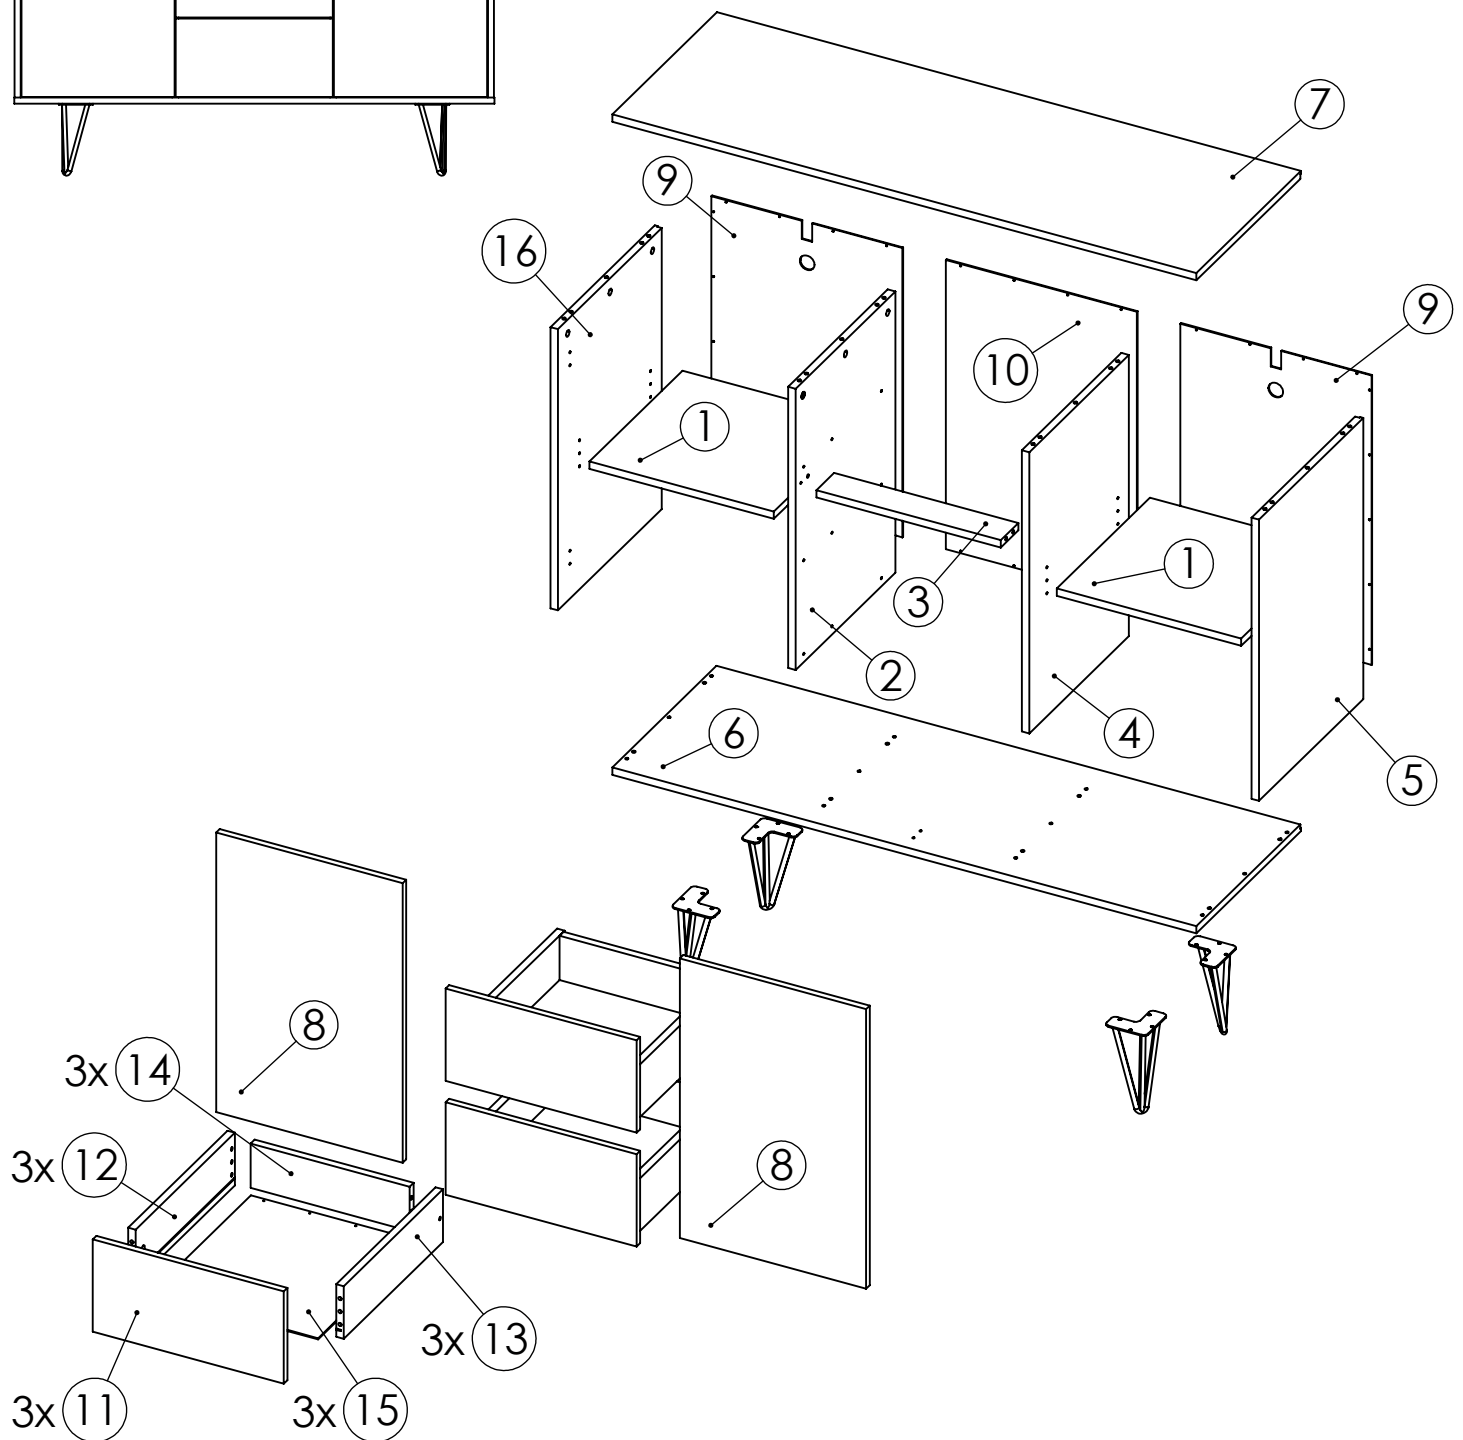

DO NOT CLEAN, WIPE, OR POLISH THE ACRYLIC FRONTS FOR 48 HOURS AFTER REMOVING THE PROTECTIVE FOIL!!!

help@meblefurniture.com

PERI SIDEBOARD

11-05-2022

605 38 13 - WHITE

605 38 12 - BLACK

		8x30 	7x50 	2.5x16 			
A x 20	B x 20	C x 42	D x 18	E x 56	F x 8	G x 12	H x 10
		6x13 					
I1 x 5	I2 x 5	I3 x 10					
	6x13 		3,5x13 				
J1/J2 x 3/3	J3 x 18	K1/K2 x 3/3	K3 x 18				
	3,5x13 		6x16 				
L1 x 4	L2 x 8	L3 x 4	L4 x 8				
	6x16 						
M1 x 4	M2 x 16						
							
N1 x 2	N2 x 2	N3 x 2	N4 x 2				
							
IMBUS							
							
							
3 / 10							

STEP - 1

 A x 14	 B x 2	 C x 18	 I1 x 1	 I2 x 1	 I3 x 2
			 J1/J2 x 3/3	 J3 x 18	 L3 x 4
					 L4 x 8

STEP - 2

STEP - 3

B x 12	11 x 4	12 x 4	6x13	13 x 8	N1 x 2	N2 x 2

STEP - 4

7x50
D x 12

STEP - 5