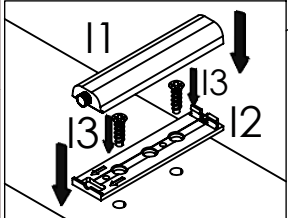

DO NOT CLEAN, WIPE, OR POLISH THE ACRYLIC FRONTS FOR 48 HOURS AFTER REMOVING THE PROTECTIVE FOIL!!!

help@meblefurniture.com

PERI SIDEBOARD

11-05-2022

605 38 13 - WHITE

605 38 12 - BLACK

		8x30 	7x50 	2.5x16 			
A x 20	B x 20	C x 42	D x 18	E x 56	F x 8	G x 12	H x 10
		6x13 					
I1 x 5	I2 x 5	I3 x 10					
	6x13 		3,5x13 				
J1/J2 x 3/3	J3 x 18	K1/K2 x 3/3	K3 x 18				
	3,5x13 		6x16 				
L1 x 4	L2 x 8	L3 x 4	L4 x 8				
	6x16 						
M1 x 4	M2 x 16						
							
N1 x 2	N2 x 2	N3 x 2	N4 x 2				
							
IMBUS							
							
							
3 / 10							

STEP - 1

 A x 14	 B x 2	 C x 18	 I1 x 1	 I2 x 1	 I3 x 2
			 J1/J2 x 3/3	 J3 x 18	 L3 x 4
					 L4 x 8

STEP - 2

STEP - 3

B x 12	11 x 4	12 x 4	6x13	13 x 8	N1 x 2	N2 x 2

STEP - 4

7x50
D x 12

STEP - 5