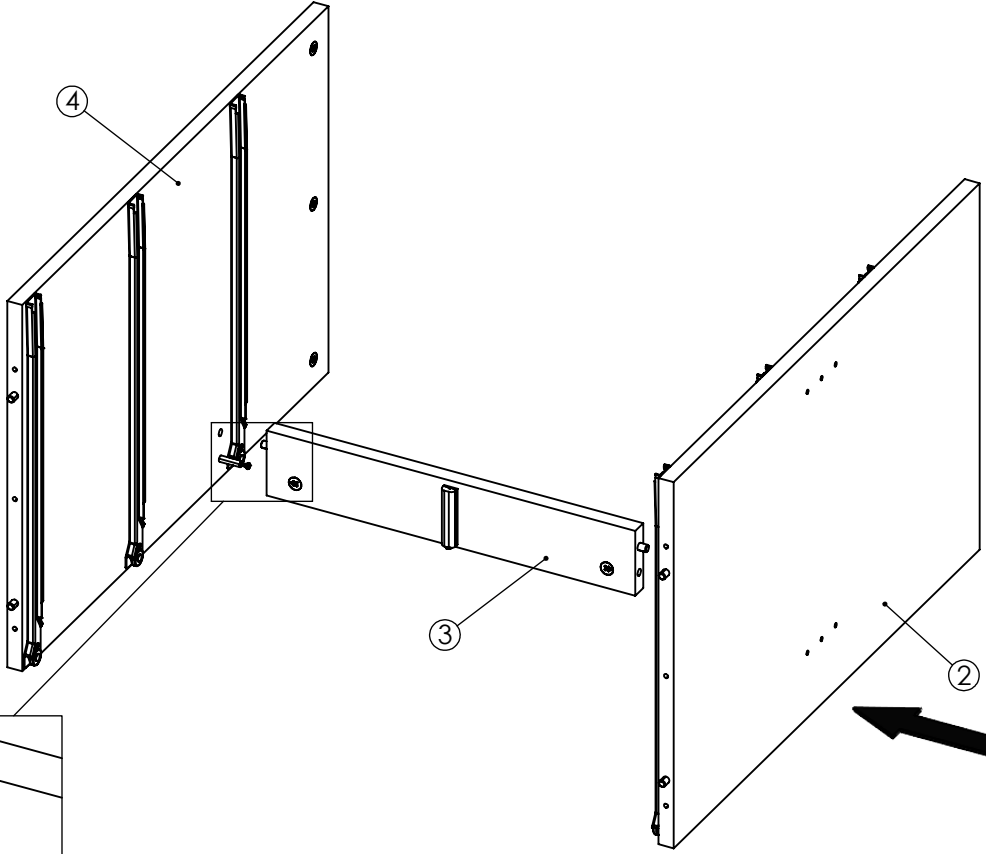

DO NOT CLEAN, WIPE, OR POLISH THE ACRYLIC FRONTS FOR 48 HOURS AFTER REMOVING THE PROTECTIVE FOIL!!!

help@meblefurniture.com

PERI SIDEBOARD

11-05-2022

605 38 13 - WHITE

605 38 12 - BLACK

		8x30 	7x50 	2.5x16 			
A x 20	B x 20	C x 42	D x 18	E x 56	F x 8	G x 12	H x 10
		6x13 					
I1 x 5	I2 x 5	I3 x 10					
	6x13 		3,5x13 				
J1/J2 x 3/3	J3 x 18	K1/K2 x 3/3	K3 x 18				
	3,5x13 		6x16 				
L1 x 4	L2 x 8	L3 x 4	L4 x 8				
	6x16 						
M1 x 4	M2 x 16						
							
N1 x 2	N2 x 2	N3 x 2	N4 x 2				
							
IMBUS							
							
							
3 / 10							

STEP - 1

 A x 14	 B x 2	 C x 18	 I1 x 1	 I2 x 1	 I3 x 2
			 J1/J2 x 3/3	 J3 x 18	 L3 x 4
					 L4 x 8

STEP - 2

STEP - 3

B x 12	11 x 4	12 x 4	6x13	13 x 8	N1 x 2	N2 x 2

STEP - 4

7x50
D x 12

STEP - 5