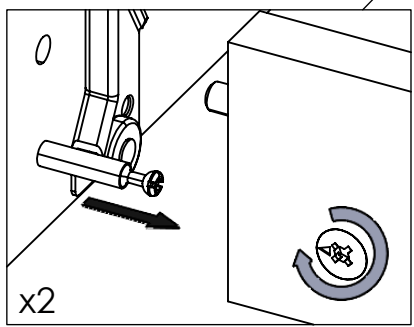

DO NOT CLEAN, WIPE, OR POLISH THE ACRYLIC FRONTS FOR 48 HOURS AFTER REMOVING THE PROTECTIVE FOIL!!!

help@meblefurniture.com

PERI SIDEBOARD

11-05-2022

605 38 13 - WHITE

605 38 12 - BLACK

		8x30 	7x50 	2.5x16 			
A x 20	B x 20	C x 42	D x 18	E x 56	F x 8	G x 12	H x 10
		6x13 					
I1 x 5	I2 x 5	I3 x 10					
	6x13 		3,5x13 				
J1/J2 x 3/3	J3 x 18	K1/K2 x 3/3	K3 x 18				
	3,5x13 		6x16 				
L1 x 4	L2 x 8	L3 x 4	L4 x 8				
	6x16 						
M1 x 4	M2 x 16						
							
N1 x 2	N2 x 2	N3 x 2	N4 x 2				
							
IMBUS							
							
							
3 / 10							

STEP - 1

 A x 14	 B x 2	 C x 18	 I1 x 1	 I2 x 1	 I3 x 2
			 J1/J2 x 3/3	 J3 x 18	 L3 x 4
					 L4 x 8

STEP - 2

STEP - 3

B x 12	11 x 4	12 x 4	6x13	13 x 8	N1 x 2	N2 x 2

STEP - 4

7x50
D x 12

STEP - 5