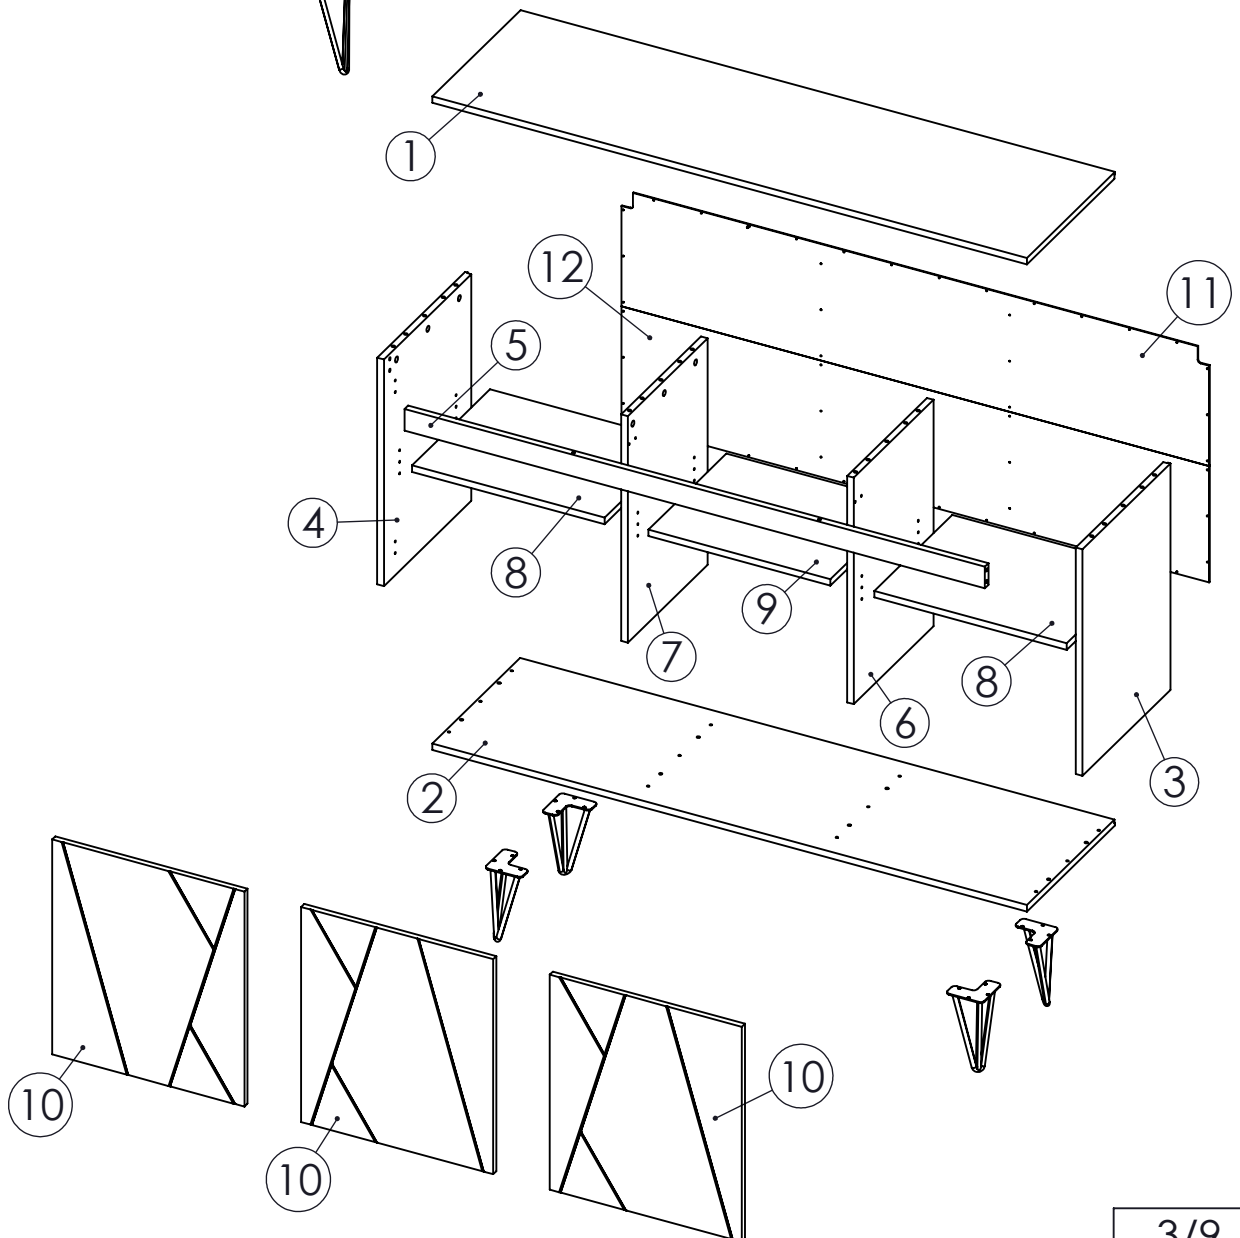

**DO NOT CLEAN, WIPE, OR POLISH THE
ACRYLIC FRONTS FOR 48 HOURS AFTER
REMOVING THE PROTECTIVE FOIL!!!**

help@meblefurniture.com

HAIFA SIDEBOARD

12-09-2022

WHITE

BLACK

A x 14	B x 14	C x 20	D x 12	E x 48
--------	--------	--------	--------	--------

STEP - 3

STEP - 4

7x50 D x 12	H1 x 2	H2 x 2
M1 x 2	M3 x 4	6x13

STEP - 5

G x 12

K x 4

6x16

L x 16