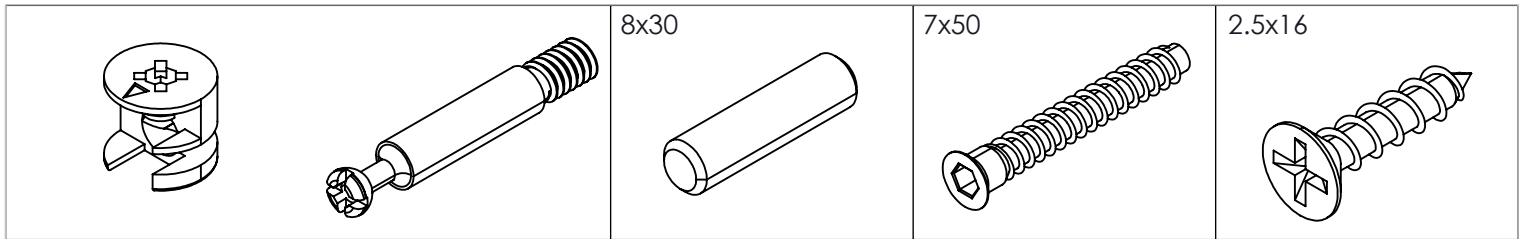

**DO NOT CLEAN, WIPE, OR POLISH THE
ACRYLIC FRONTS FOR 48 HOURS AFTER
REMOVING THE PROTECTIVE FOIL!!!**

help@meblefurniture.com

HAIFA SIDEBOARD

12-09-2022

WHITE

BLACK

A x 14	B x 14	C x 20	D x 12	E x 48
--------	--------	--------	--------	--------