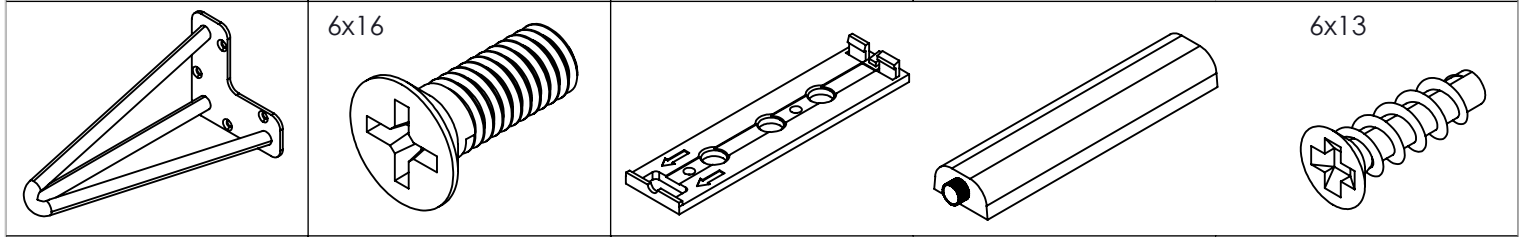

I1/I2 x 4	J1/J2 x 2	I3 x 12	

K x 4	L x 16	M1 x 3	M2 x 3	M3 x 6