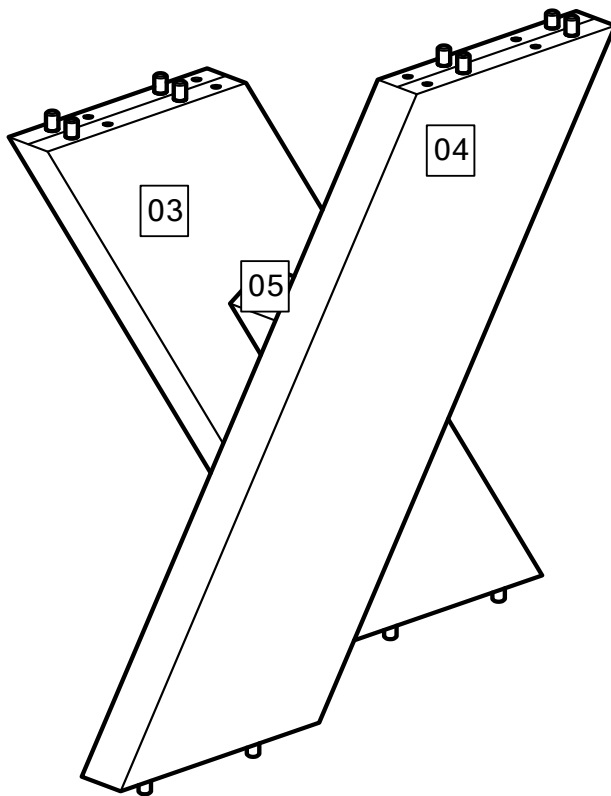

Cross Coffee Table

STEP 5

STEP 6