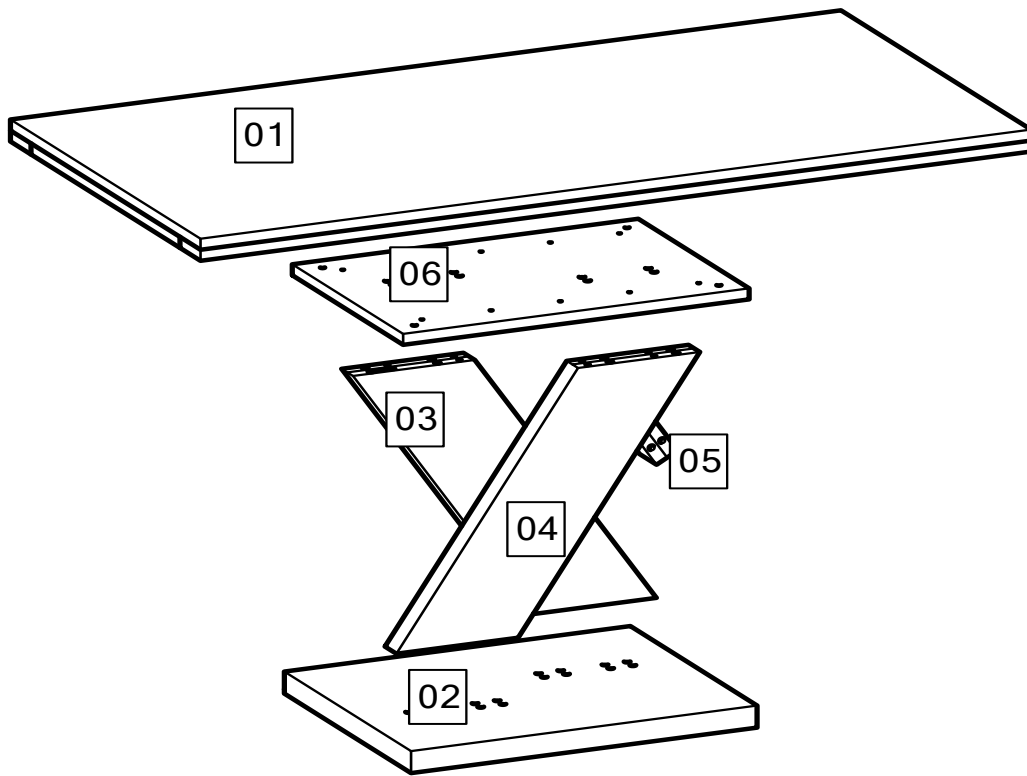

Cross Coffee Table

EN- Please do not assemble the furniture if its parts are damaged.

Before assembling, individual elements of the furniture should be carefully inspected. In case of visible damage, it should be reported along with photographic documentation, to analyse the complaint and take appropriate action.

180 min.

Cross Coffee Table

NO	L(inch)	W(inch)	qnt
1	47.24	23.62	1
2	19.69	15.75	1
3	23.39	5.91	1
4	23.39	5.91	1
5	4.72	1.42	1
6	19.69	13.78	1

S	X4	Z	X10	B1	X16	Q	x1	W3	x10	K	X24	KK	x4
		 ∅14						 4x25		 8x35		 6x12	