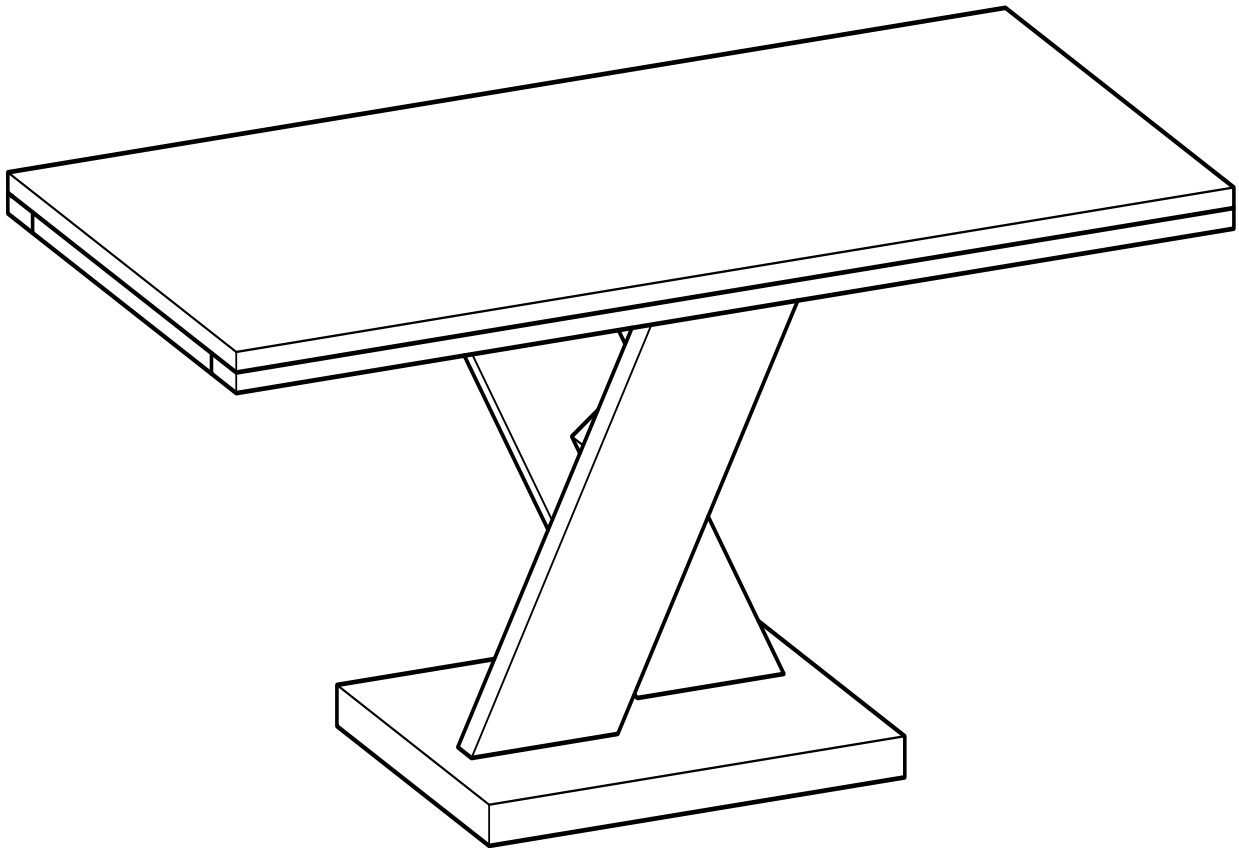

Cross Coffee Table

EN- Please do not assemble the furniture if its parts are damaged.

Before assembling, individual elements of the furniture should be carefully inspected. In case of visible damage, it should be reported along with photographic documentation, to analyse the complaint and take appropriate action.

180 min.

Cross Coffee Table

NO	L(inch)	W(inch)	qnt
1	47.24	23.62	1
2	19.69	15.75	1
3	23.39	5.91	1
4	23.39	5.91	1
5	4.72	1.42	1
6	19.69	13.78	1

S	X4	Z	X10	B1	X16	Q	x1	W3	x10	K	X24	KK	x4
		 ∅14						 4x25		 8x35		 6x12	