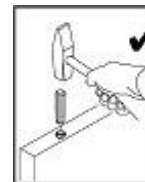

Cross Coffee Table

STEP 1

STEP 2