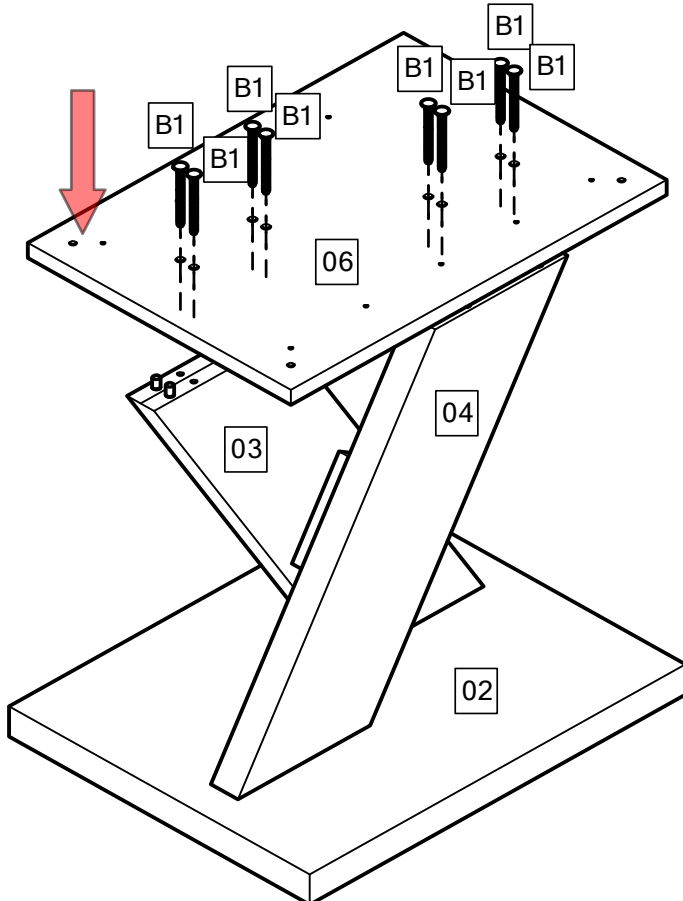

180 min.

Cross Coffee Table

NO	L(inch)	W(inch)	qnt
1	47.24	23.62	1
2	19.69	15.75	1
3	23.39	5.91	1
4	23.39	5.91	1
5	4.72	1.42	1
6	19.69	13.78	1

S	X4	Z	X10	B1	X16	Q	x1	W3	x10	K	X24	KK	x4
		 ∅14						 4x25		 8x35		 6x12	

Cross Coffee Table

STEP 1

STEP 2

Cross Coffee Table

STEP 3

STEP 4

Cross Coffee Table

STEP 5

STEP 6

Cross Coffee Table

STEP 7

STEP 8

Cross Coffee Table

STEP 9

STEP 10

Cross Coffee Table

STEP 11

STEP 12