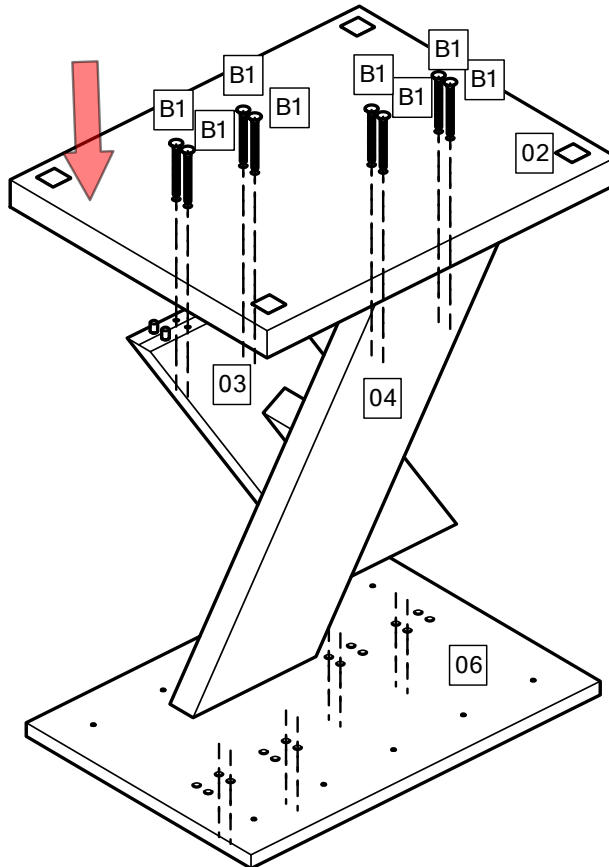

180 min.

Cross Coffee Table

NO	L(inch)	W(inch)	qnt
1	47.24	23.62	1
2	19.69	15.75	1
3	23.39	5.91	1
4	23.39	5.91	1
5	4.72	1.42	1
6	19.69	13.78	1

S	X4	Z	X10	B1	X16	Q	x1	W3	x10	K	X24	KK	x4
		 ∅14						 4x25		 8x35		 6x12	

Cross Coffee Table

STEP 1

STEP 2

Cross Coffee Table

STEP 3

STEP 4

Cross Coffee Table

STEP 5

STEP 6

Cross Coffee Table

STEP 7

STEP 8

Cross Coffee Table

STEP 9

STEP 10

Cross Coffee Table

STEP 11

STEP 12