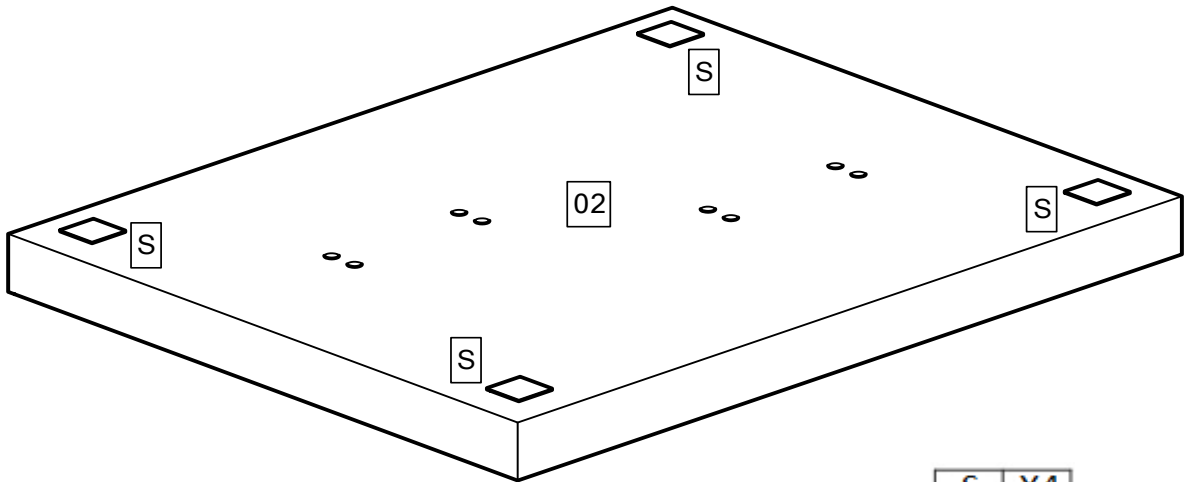

Cross Coffee Table

STEP 1