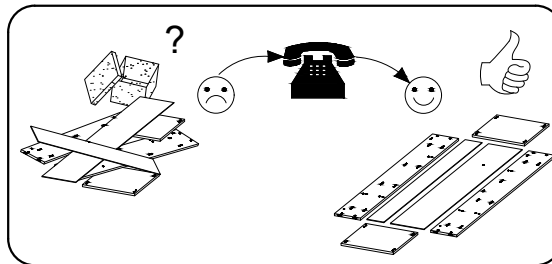

SOHO S5

GB>ASSEMBLY INSTRUCTIONS

Time to assemble

1 hours

Tools required narzędzia wymagane Werkzeuge erforderlich

Caution

GB>Please only clean with a duster or a damp cloth. Do not use any abrasive cleaners.

Dear customer, should there be any piece missing or damaged, kindly mark this piece clearly on the attached assembly instructions and return them to us.

Service card

ACCESSORIES

Y	KR	O	Q	H2
2	2	5	1	4

x2

1

3