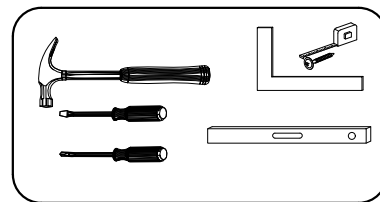

SOHO S5

GB>ASSEMBLY INSTRUCTIONS

Time to assemble

1 hours

Tools required narzędzia wymagane Werkzeuge erforderlich

Caution

GB>Please only clean with a duster or a damp cloth. Do not use any abrasive cleaners.

Dear customer, should there be any piece missing or damaged, kindly mark this piece clearly on the attached assembly instructions and return them to us.

Service card

ACCESSORIES

Y	KR	O	Q	H2
2	2	5	1	4

x2

1

3