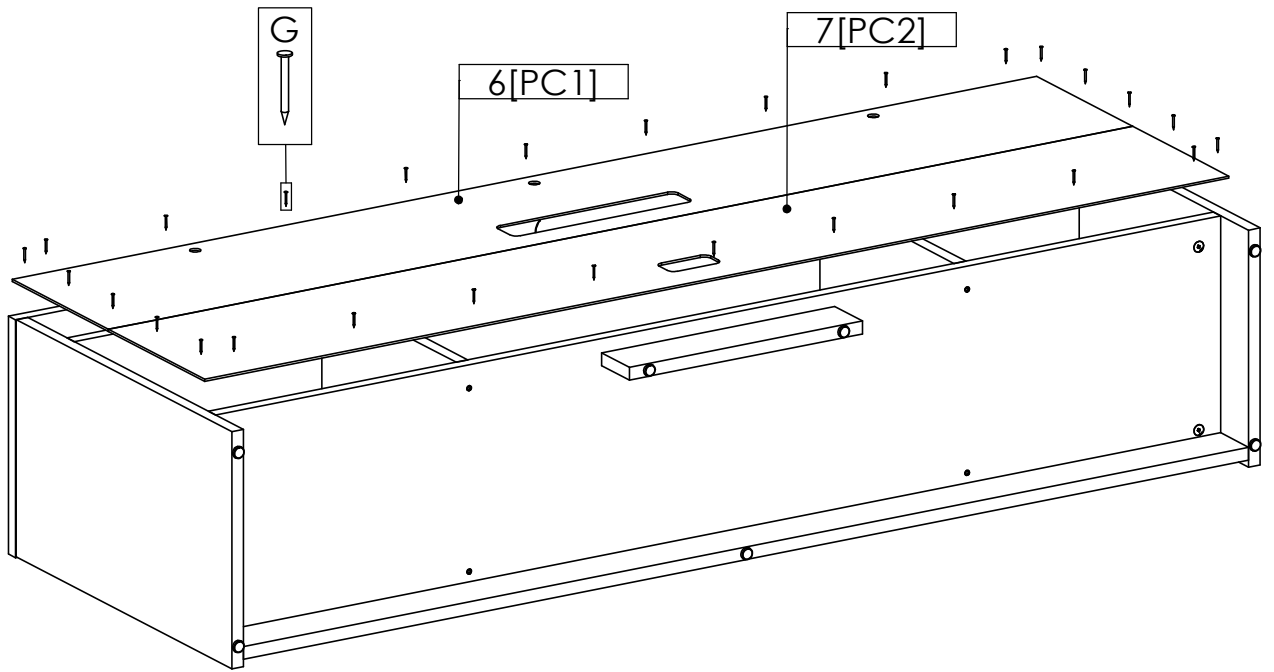

KOM	RENO 5	F36.5
-----	--------	-------

ELEMENTS	QTY
1 [BL]	1
2 [BP]	1
3 [CD]	1
4 [FT]	2
5 [LT]	1
6 [PC1]	1
7 [PC2]	1
8 [PD]	2
9 [PPIO]	2
10 [PPO]	1
11 [PS]	2
12 [WD]	1
13 [WG]	1

Element attached to the electric fireplace	Symbol	SK2	WKL2	WK	KRD
	QTY	1	1	4	110

Accessories	Symbol	G	K	KN	M	OK1	OK2	SL	T	W16	W13	Z	ZK	PE	ZPH	A1
	QTY	28	18	10	20	2	2	7	20	16	4	20	2	4	4	1

2[BP]

LEFT SIDE

RIGHT SIDE

LED UNDER TOP