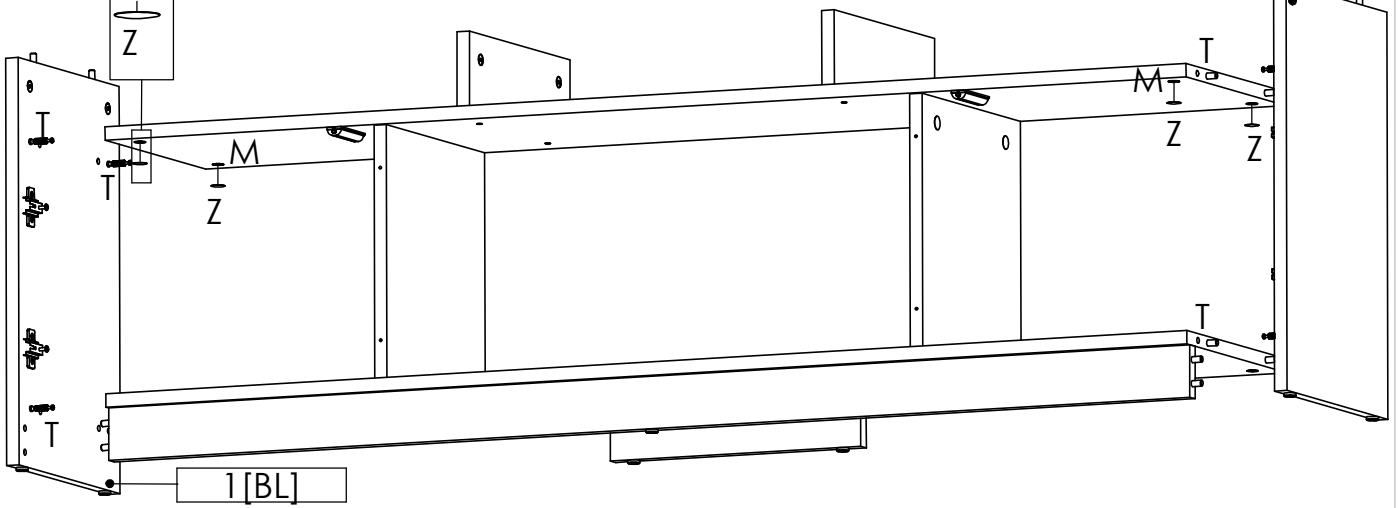

KOM	RENO 5	F36.5
-----	--------	-------

ELEMENTS	QTY
1 [BL]	1
2 [BP]	1
3 [CD]	1
4 [FT]	2
5 [LT]	1
6 [PC1]	1
7 [PC2]	1
8 [PD]	2
9 [PPIO]	2
10 [PPO]	1
11 [PS]	2
12 [WD]	1
13 [WG]	1

Element attached to the electric fireplace	Symbol	SK2	WKL2	WK	KRD
	QTY	1	1	4	110

Accessories	Symbol	G	K	KN	M	OK1	OK2	SL	T	W16	W13	Z	ZK	PE	ZPH	A1
	QTY	28	18	10	20	2	2	7	20	16	4	20	2	4	4	1

2[BP]

LEFT SIDE

RIGHT SIDE

LED UNDER TOP