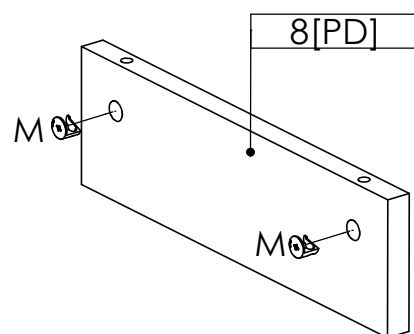

KOM	RENO 5	F36.5
-----	--------	-------

ELEMENTS	QTY
1 [BL]	1
2 [BP]	1
3 [CD]	1
4 [FT]	2
5 [LT]	1
6 [PC1]	1
7 [PC2]	1
8 [PD]	2
9 [PPIO]	2
10 [PPO]	1
11 [PS]	2
12 [WD]	1
13 [WG]	1

Element attached to the electric fireplace	Symbol	SK2	WKL2	WK	KRD
	QTY	1	1	4	110

Accessories	Symbol	G	K	KN	M	OK1	OK2	SL	T	W16	W13	Z	ZK	PE	ZPH	A1
	QTY	28	18	10	20	2	2	7	20	16	4	20	2	4	4	1

2[BP]

LEFT SIDE

RIGHT SIDE

LED UNDER TOP