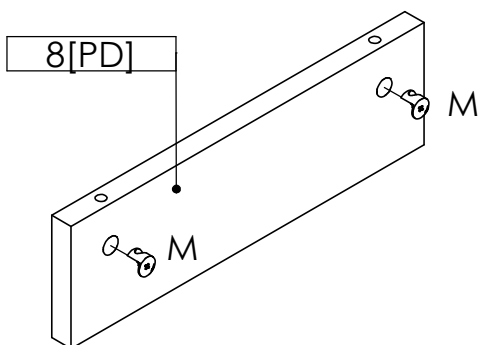

KOM	RENO 5	F36.5
-----	--------	-------

ELEMENTS	QTY
1 [BL]	1
2 [BP]	1
3 [CD]	1
4 [FT]	2
5 [LT]	1
6 [PC1]	1
7 [PC2]	1
8 [PD]	2
9 [PPIO]	2
10 [PPO]	1
11 [PS]	2
12 [WD]	1
13 [WG]	1

Element attached to the electric fireplace	Symbol	SK2	WKL2	WK	KRD
	QTY	1	1	4	110

Accessories	Symbol	G	K	KN	M	OK1	OK2	SL	T	W16	W13	Z	ZK	PE	ZPH	A1
	QTY	28	18	10	20	2	2	7	20	16	4	20	2	4	4	1

2[BP]

LEFT SIDE

RIGHT SIDE

LED UNDER TOP