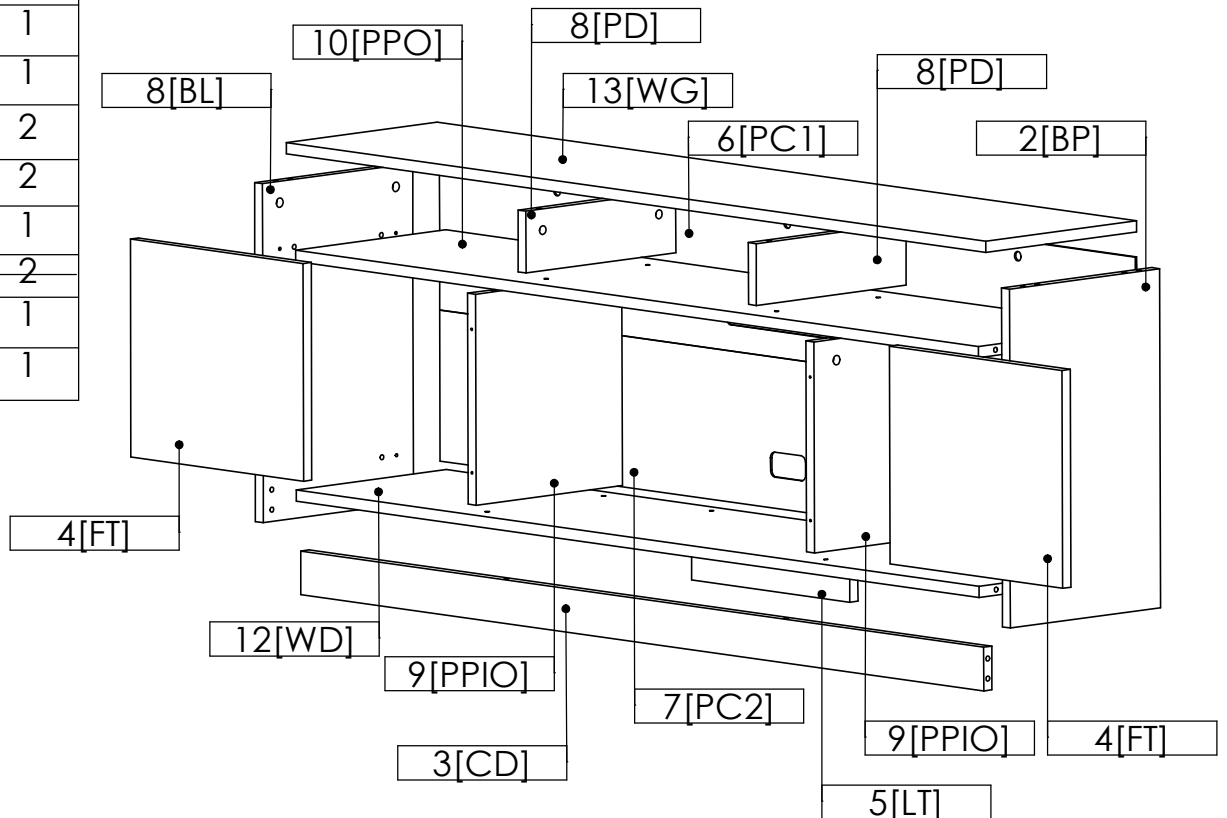

KOM	RENO 5	F36.5
-----	--------	-------

ELEMENTS	QTY
1 [BL]	1
2 [BP]	1
3 [CD]	1
4 [FT]	2
5 [LT]	1
6 [PC1]	1
7 [PC2]	1
8 [PD]	2
9 [PPIO]	2
10 [PPO]	1
11 [PS]	2
12 [WD]	1
13 [WG]	1

Element attached to the electric fireplace	Symbol	SK2	WKL2	WK	KRD
	QTY	1	1	4	110

Accessories	Symbol	G	K	KN	M	OK1	OK2	SL	T	W16	W13	Z	ZK	PE	ZPH	A1
	QTY	28	18	10	20	2	2	7	20	16	4	20	2	4	4	1

2[BP]

LEFT SIDE

RIGHT SIDE

LED UNDER TOP