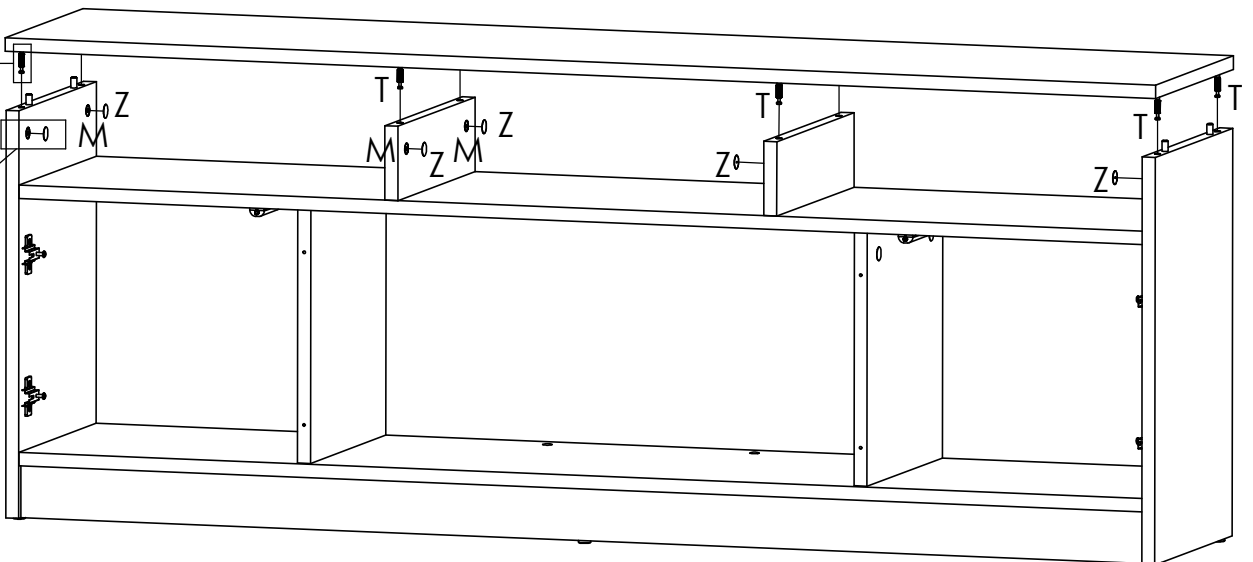

KOM	RENO 5	F36.5
-----	--------	-------

ELEMENTS	QTY
1 [BL]	1
2 [BP]	1
3 [CD]	1
4 [FT]	2
5 [LT]	1
6 [PC1]	1
7 [PC2]	1
8 [PD]	2
9 [PPIO]	2
10 [PPO]	1
11 [PS]	2
12 [WD]	1
13 [WG]	1

Element attached to the electric fireplace	Symbol	SK2	WKL2	WK	KRD
	QTY	1	1	4	110

Accessories	Symbol	G	K	KN	M	OK1	OK2	SL	T	W16	W13	Z	ZK	PE	ZPH	A1
	QTY	28	18	10	20	2	2	7	20	16	4	20	2	4	4	1

2[BP]

LEFT SIDE

RIGHT SIDE

LED UNDER TOP