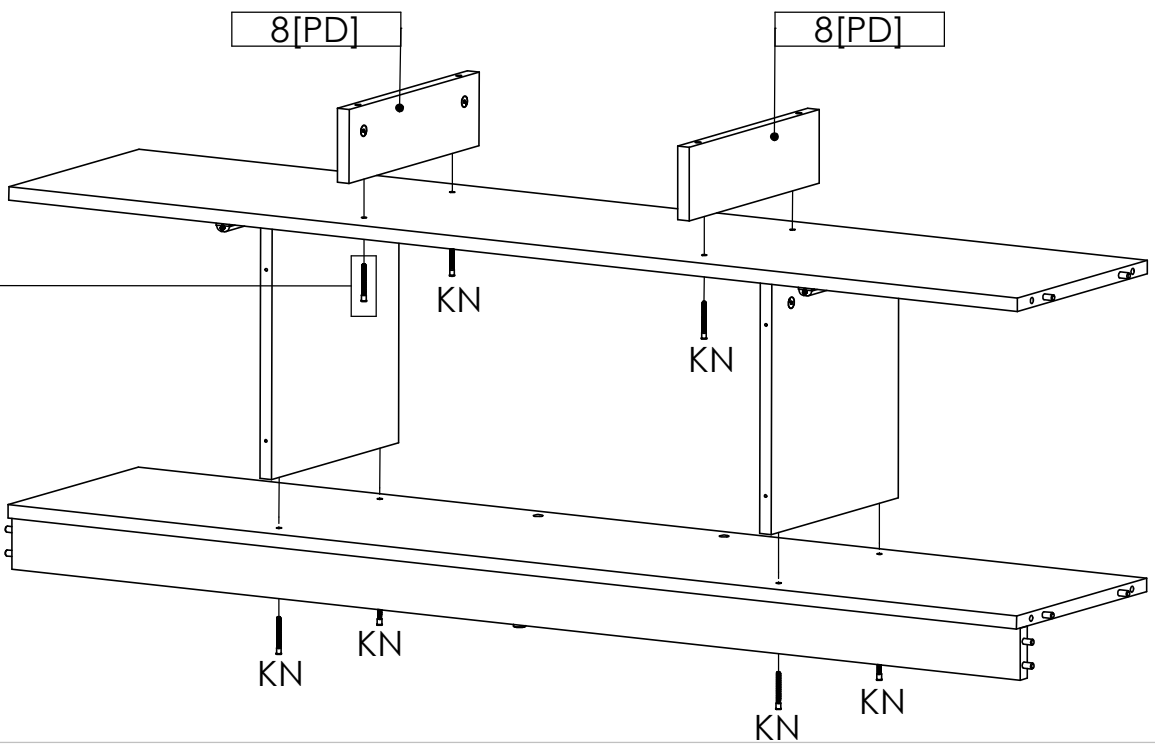

KOM	RENO 5	F36.5
-----	--------	-------

ELEMENTS	QTY
1 [BL]	1
2 [BP]	1
3 [CD]	1
4 [FT]	2
5 [LT]	1
6 [PC1]	1
7 [PC2]	1
8 [PD]	2
9 [PPIO]	2
10 [PPO]	1
11 [PS]	2
12 [WD]	1
13 [WG]	1

Element attached to the electric fireplace	Symbol	SK2	WKL2	WK	KRD
	QTY	1	1	4	110

Accessories	Symbol	G	K	KN	M	OK1	OK2	SL	T	W16	W13	Z	ZK	PE	ZPH	A1
	QTY	28	18	10	20	2	2	7	20	16	4	20	2	4	4	1

2[BP]

LEFT SIDE

RIGHT SIDE

LED UNDER TOP