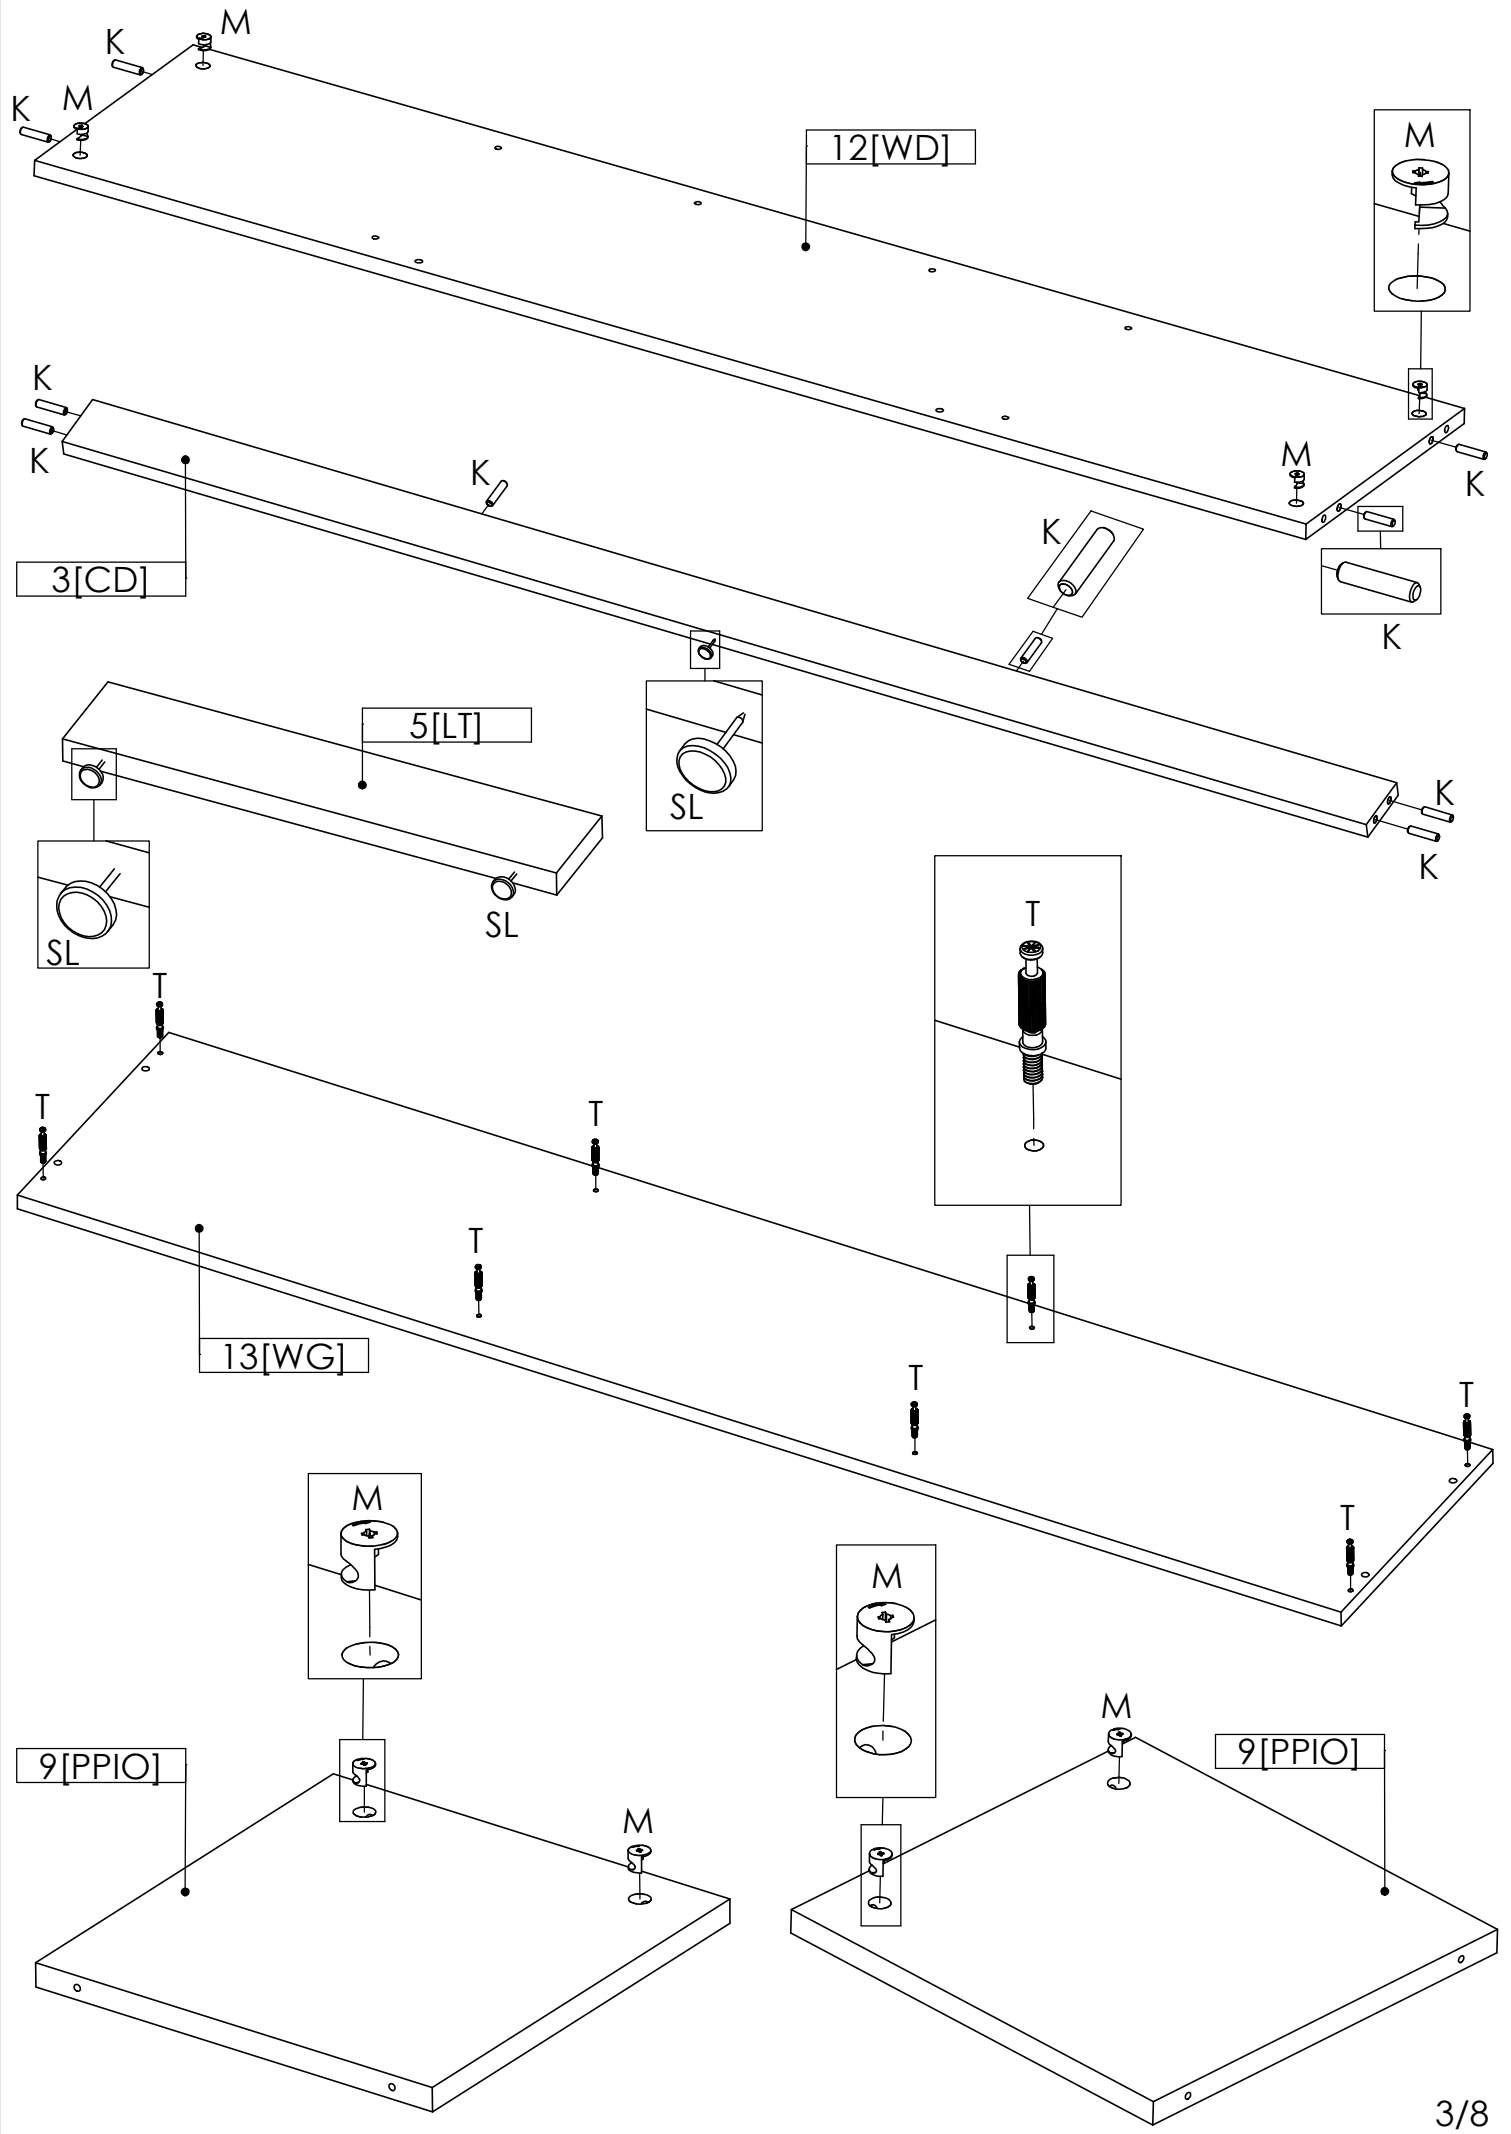

KOM	RENO 5	F36.5
-----	--------	-------

ELEMENTS	QTY
1 [BL]	1
2 [BP]	1
3 [CD]	1
4 [FT]	2
5 [LT]	1
6 [PC1]	1
7 [PC2]	1
8 [PD]	2
9 [PPIO]	2
10 [PPO]	1
11 [PS]	2
12 [WD]	1
13 [WG]	1

Element attached to the electric fireplace	Symbol	SK2	WKL2	WK	KRD
	QTY	1	1	4	110

Accessories	Symbol	G	K	KN	M	OK1	OK2	SL	T	W16	W13	Z	ZK	PE	ZPH	A1
	QTY	28	18	10	20	2	2	7	20	16	4	20	2	4	4	1

2[BP]

LEFT SIDE

RIGHT SIDE

LED UNDER TOP