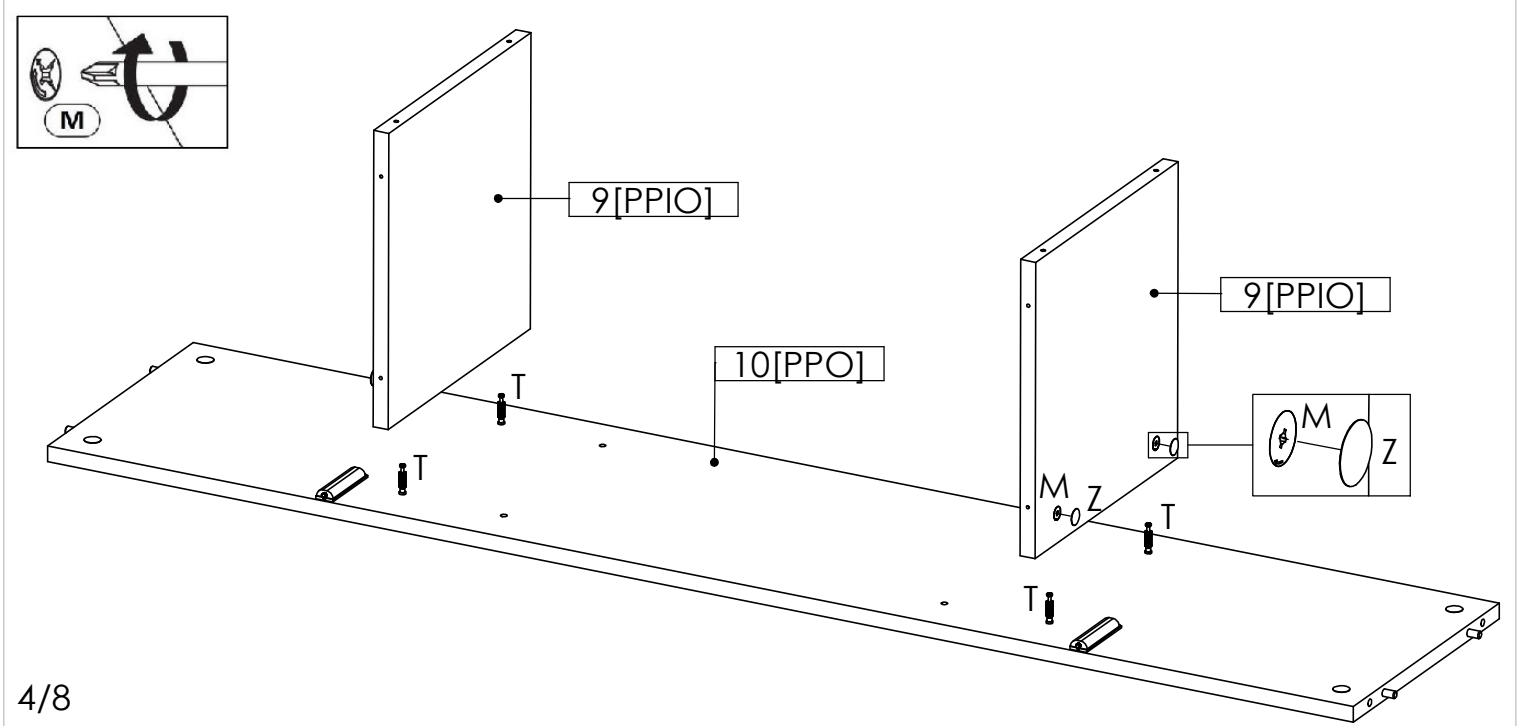

KOM	RENO 5	F36.5
-----	--------	-------

ELEMENTS	QTY
1 [BL]	1
2 [BP]	1
3 [CD]	1
4 [FT]	2
5 [LT]	1
6 [PC1]	1
7 [PC2]	1
8 [PD]	2
9 [PPIO]	2
10 [PPO]	1
11 [PS]	2
12 [WD]	1
13 [WG]	1

Element attached to the electric fireplace	Symbol	SK2	WKL2	WK	KRD
	QTY	1	1	4	110

Accessories	Symbol	G	K	KN	M	OK1	OK2	SL	T	W16	W13	Z	ZK	PE	ZPH	A1
	QTY	28	18	10	20	2	2	7	20	16	4	20	2	4	4	1

2[BP]

LEFT SIDE

RIGHT SIDE

LED UNDER TOP