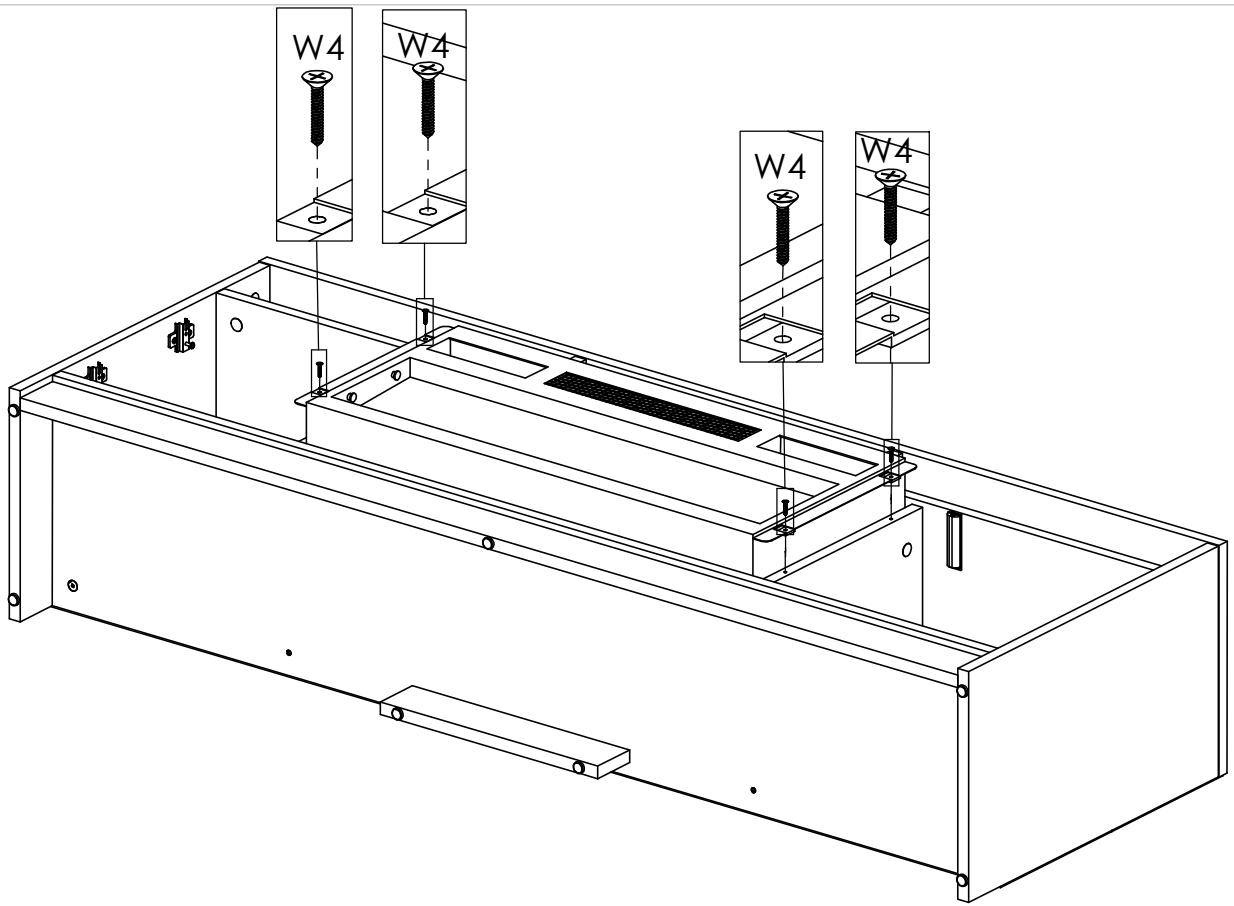

KOM	RENO 5	F36.5
-----	--------	-------

ELEMENTS	QTY
1 [BL]	1
2 [BP]	1
3 [CD]	1
4 [FT]	2
5 [LT]	1
6 [PC1]	1
7 [PC2]	1
8 [PD]	2
9 [PPIO]	2
10 [PPO]	1
11 [PS]	2
12 [WD]	1
13 [WG]	1

Element attached to the electric fireplace	Symbol	SK2	WKL2	WK	KRD
	QTY	1	1	4	110

Accessories	Symbol	G	K	KN	M	OK1	OK2	SL	T	W16	W13	Z	ZK	PE	ZPH	A1
	QTY	28	18	10	20	2	2	7	20	16	4	20	2	4	4	1

2[BP]

LEFT SIDE

RIGHT SIDE

LED UNDER TOP