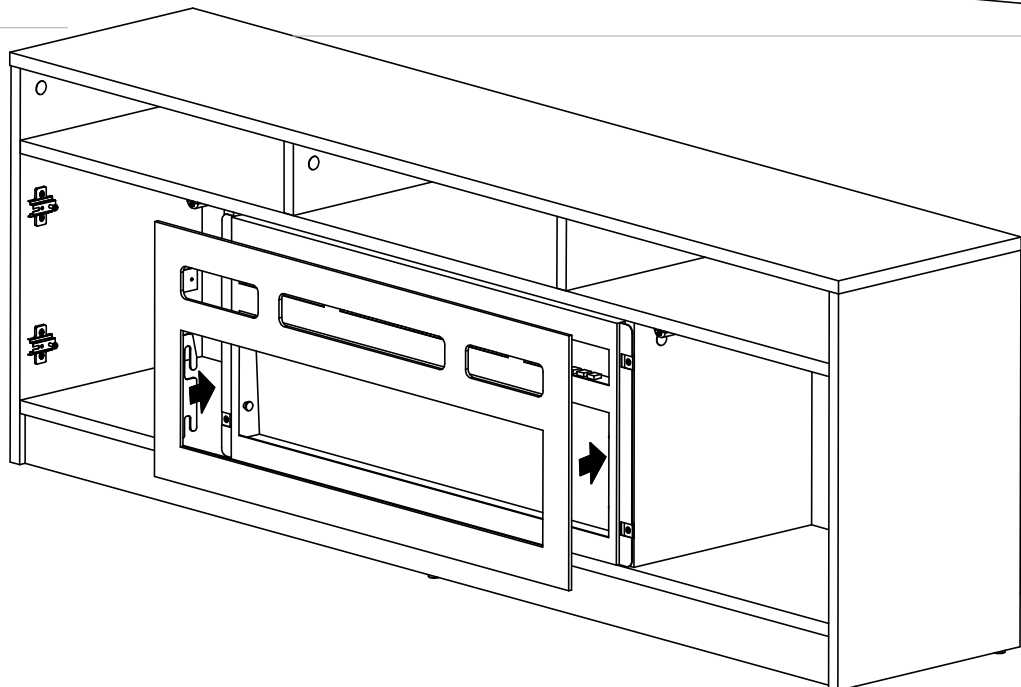

KOM	RENO 5	F36.5
-----	--------	-------

ELEMENTS	QTY
1 [BL]	1
2 [BP]	1
3 [CD]	1
4 [FT]	2
5 [LT]	1
6 [PC1]	1
7 [PC2]	1
8 [PD]	2
9 [PPIO]	2
10 [PPO]	1
11 [PS]	2
12 [WD]	1
13 [WG]	1

Element attached to the electric fireplace	Symbol	SK2	WKL2	WK	KRD
	QTY	1	1	4	110

Accessories	Symbol	G	K	KN	M	OK1	OK2	SL	T	W16	W13	Z	ZK	PE	ZPH	A1
	QTY	28	18	10	20	2	2	7	20	16	4	20	2	4	4	1

2[BP]

LEFT SIDE

RIGHT SIDE

LED UNDER TOP