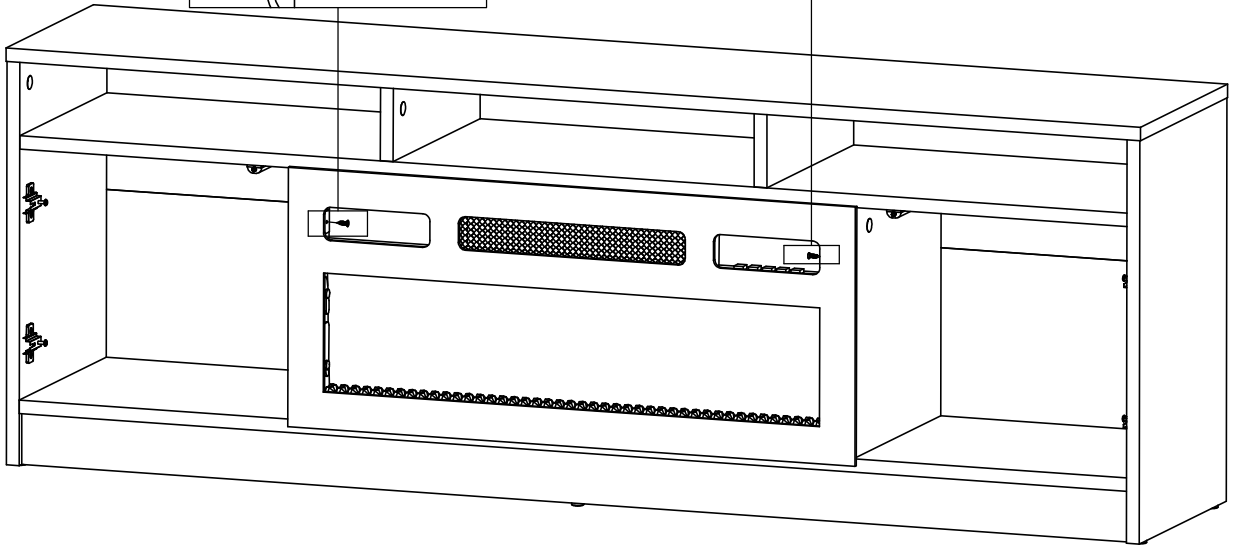

KOM	RENO 5	F36.5
-----	--------	-------

ELEMENTS	QTY
1 [BL]	1
2 [BP]	1
3 [CD]	1
4 [FT]	2
5 [LT]	1
6 [PC1]	1
7 [PC2]	1
8 [PD]	2
9 [PPIO]	2
10 [PPO]	1
11 [PS]	2
12 [WD]	1
13 [WG]	1

Element attached to the electric fireplace	Symbol	SK2	WKL2	WK	KRD
	QTY	1	1	4	110

Accessories	Symbol	G	K	KN	M	OK1	OK2	SL	T	W16	W13	Z	ZK	PE	ZPH	A1
	QTY	28	18	10	20	2	2	7	20	16	4	20	2	4	4	1

2[BP]

LEFT SIDE

RIGHT SIDE

LED UNDER TOP