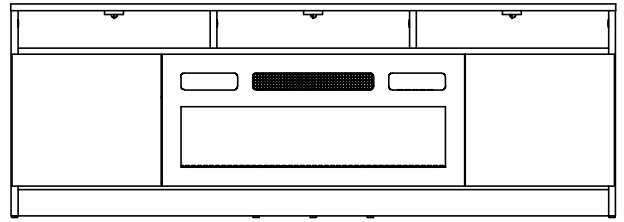

KOM	RENO 5	F36.5
-----	--------	-------

ELEMENTS	QTY
1 [BL]	1
2 [BP]	1
3 [CD]	1
4 [FT]	2
5 [LT]	1
6 [PC1]	1
7 [PC2]	1
8 [PD]	2
9 [PPIO]	2
10 [PPO]	1
11 [PS]	2
12 [WD]	1
13 [WG]	1

Element attached to the electric fireplace	Symbol	SK2	WKL2	WK	KRD
	QTY	1	1	4	110