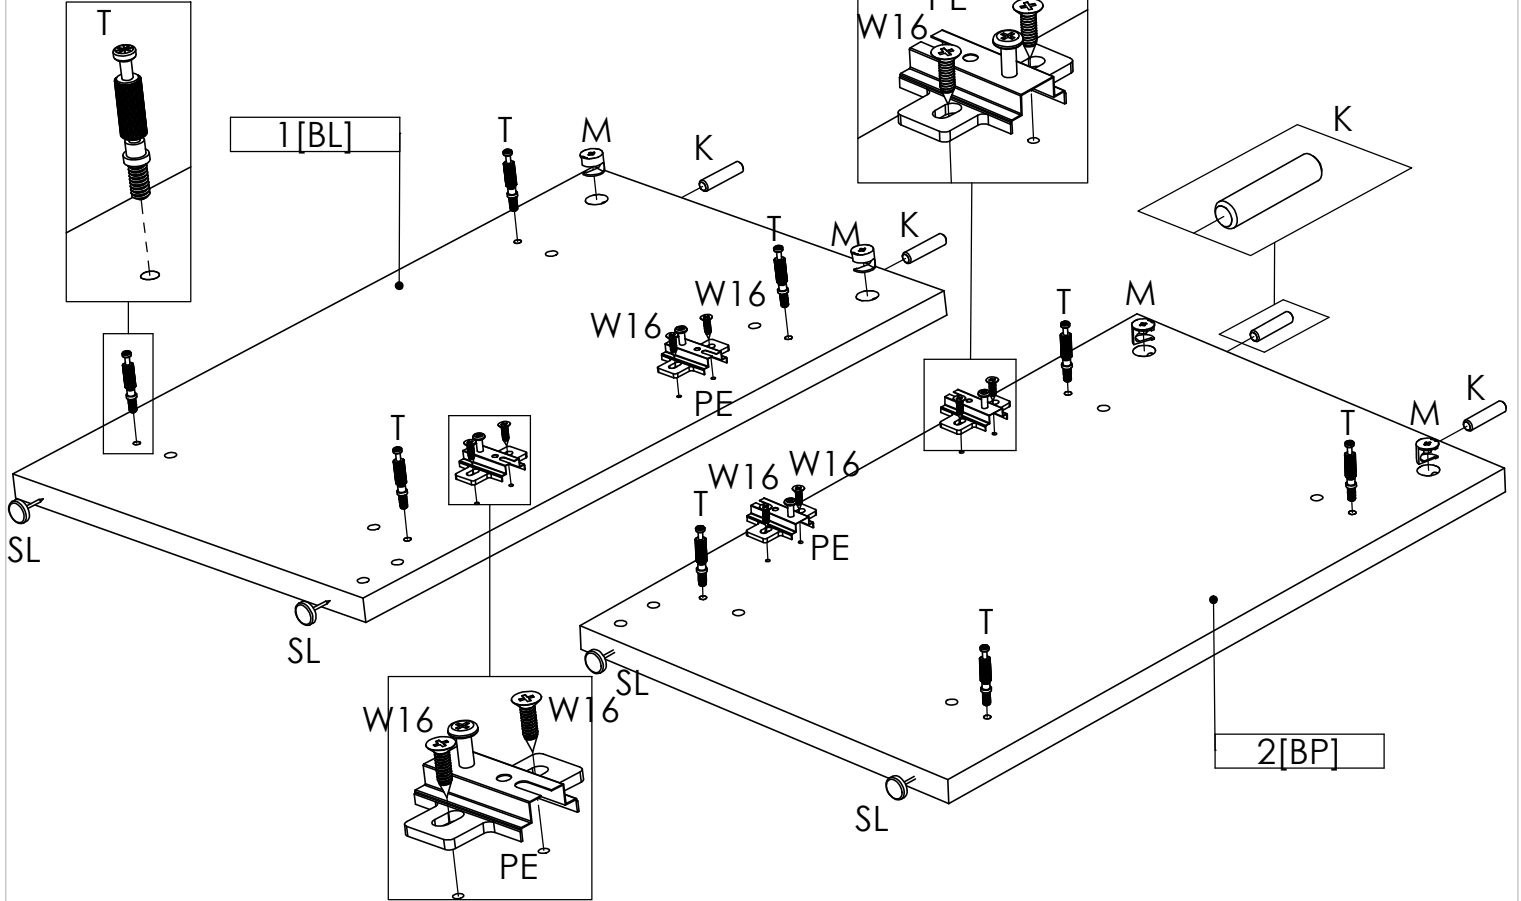

KOM	RENO 5	F36.5
-----	--------	-------

ELEMENTS	QTY
1 [BL]	1
2 [BP]	1
3 [CD]	1
4 [FT]	2
5 [LT]	1
6 [PC1]	1
7 [PC2]	1
8 [PD]	2
9 [PPIO]	2
10 [PPO]	1
11 [PS]	2
12 [WD]	1
13 [WG]	1

Element attached to the electric fireplace	Symbol	SK2	WKL2	WK	KRD
	QTY	1	1	4	110

Accessories	Symbol	G	K	KN	M	OK1	OK2	SL	T	W16	W13	Z	ZK	PE	ZPH	A1
	QTY	28	18	10	20	2	2	7	20	16	4	20	2	4	4	1

2[BP]

LEFT SIDE

RIGHT SIDE

LED UNDER TOP