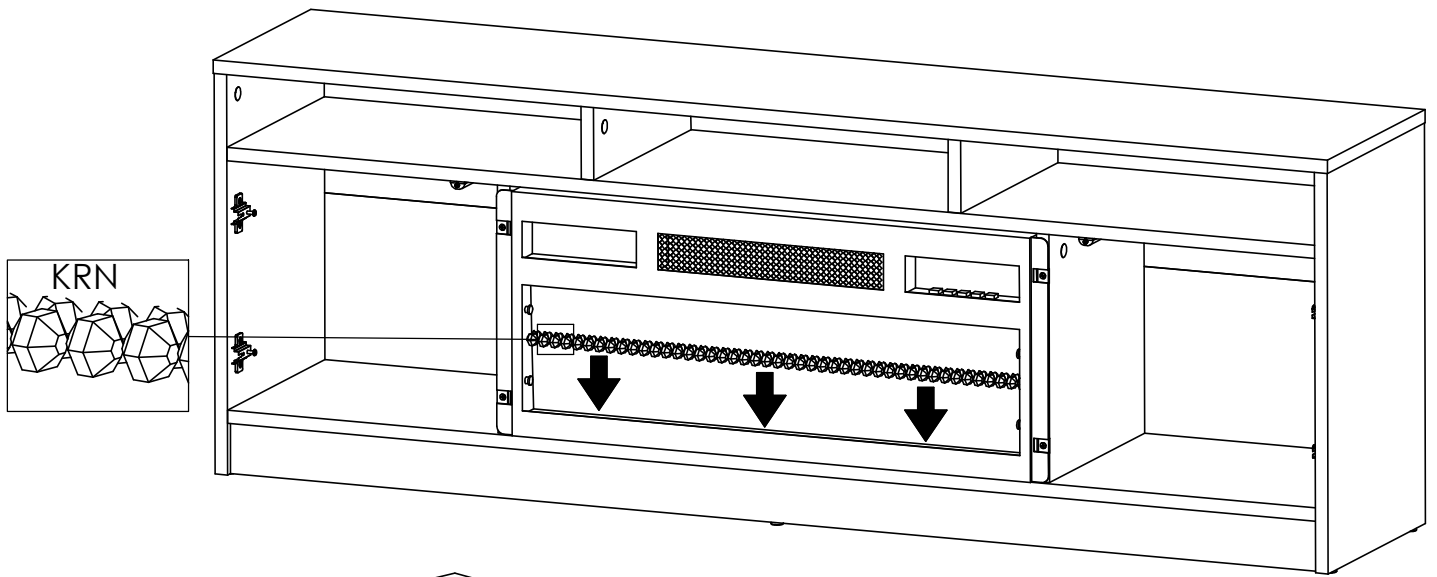

KOM	RENO 5	F36.5
-----	--------	-------

ELEMENTS	QTY
1 [BL]	1
2 [BP]	1
3 [CD]	1
4 [FT]	2
5 [LT]	1
6 [PC1]	1
7 [PC2]	1
8 [PD]	2
9 [PPIO]	2
10 [PPO]	1
11 [PS]	2
12 [WD]	1
13 [WG]	1

Element attached to the electric fireplace	Symbol	SK2	WKL2	WK	KRD
	QTY	1	1	4	110

Accessories	Symbol	G	K	KN	M	OK1	OK2	SL	T	W16	W13	Z	ZK	PE	ZPH	A1
	QTY	28	18	10	20	2	2	7	20	16	4	20	2	4	4	1

2[BP]

LEFT SIDE

RIGHT SIDE

LED UNDER TOP