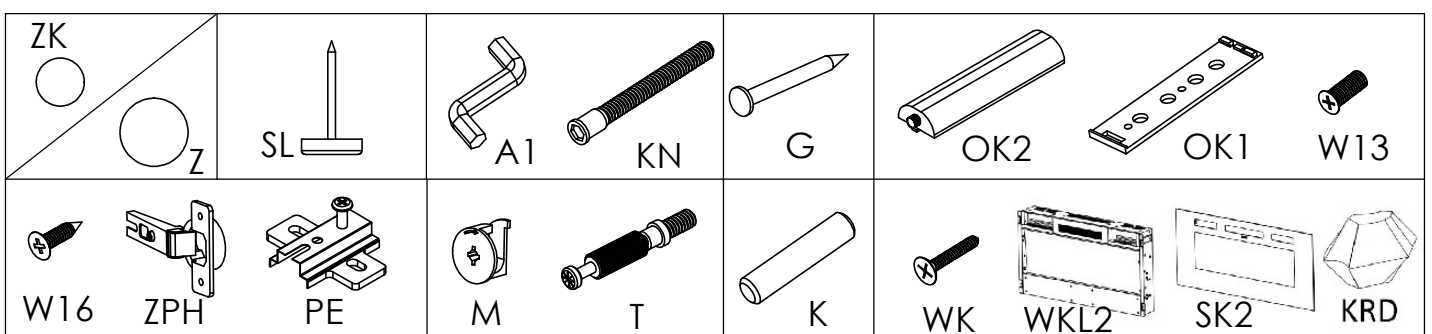

KOM	RENO 5	F36.5
-----	--------	-------

ELEMENTS	QTY
1 [BL]	1
2 [BP]	1
3 [CD]	1
4 [FT]	2
5 [LT]	1
6 [PC1]	1
7 [PC2]	1
8 [PD]	2
9 [PPIO]	2
10 [PPO]	1
11 [PS]	2
12 [WD]	1
13 [WG]	1

Element attached to the electric fireplace	Symbol	SK2	WKL2	WK	KRD
	QTY	1	1	4	110

Accessories	Symbol	G	K	KN	M	OK1	OK2	SL	T	W16	W13	Z	ZK	PE	ZPH	A1
	QTY	28	18	10	20	2	2	7	20	16	4	20	2	4	4	1

2[BP]

LEFT SIDE

RIGHT SIDE

LED UNDER TOP