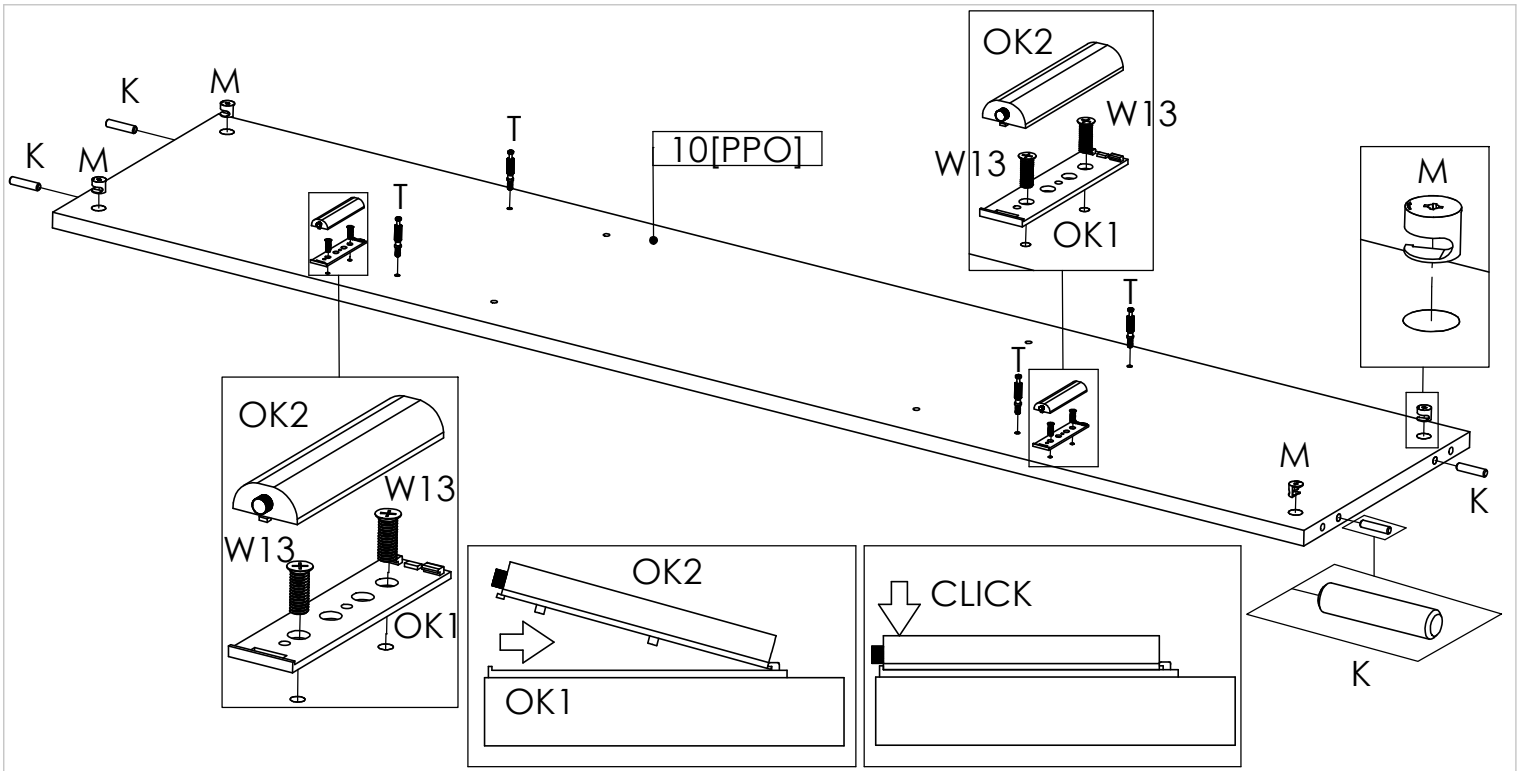

KOM	RENO 5	F36.5
-----	--------	-------

ELEMENTS	QTY
1 [BL]	1
2 [BP]	1
3 [CD]	1
4 [FT]	2
5 [LT]	1
6 [PC1]	1
7 [PC2]	1
8 [PD]	2
9 [PPIO]	2
10 [PPO]	1
11 [PS]	2
12 [WD]	1
13 [WG]	1

Element attached to the electric fireplace	Symbol	SK2	WKL2	WK	KRD
	QTY	1	1	4	110

Accessories	Symbol	G	K	KN	M	OK1	OK2	SL	T	W16	W13	Z	ZK	PE	ZPH	A1
	QTY	28	18	10	20	2	2	7	20	16	4	20	2	4	4	1

2[BP]

LEFT SIDE

RIGHT SIDE

LED UNDER TOP