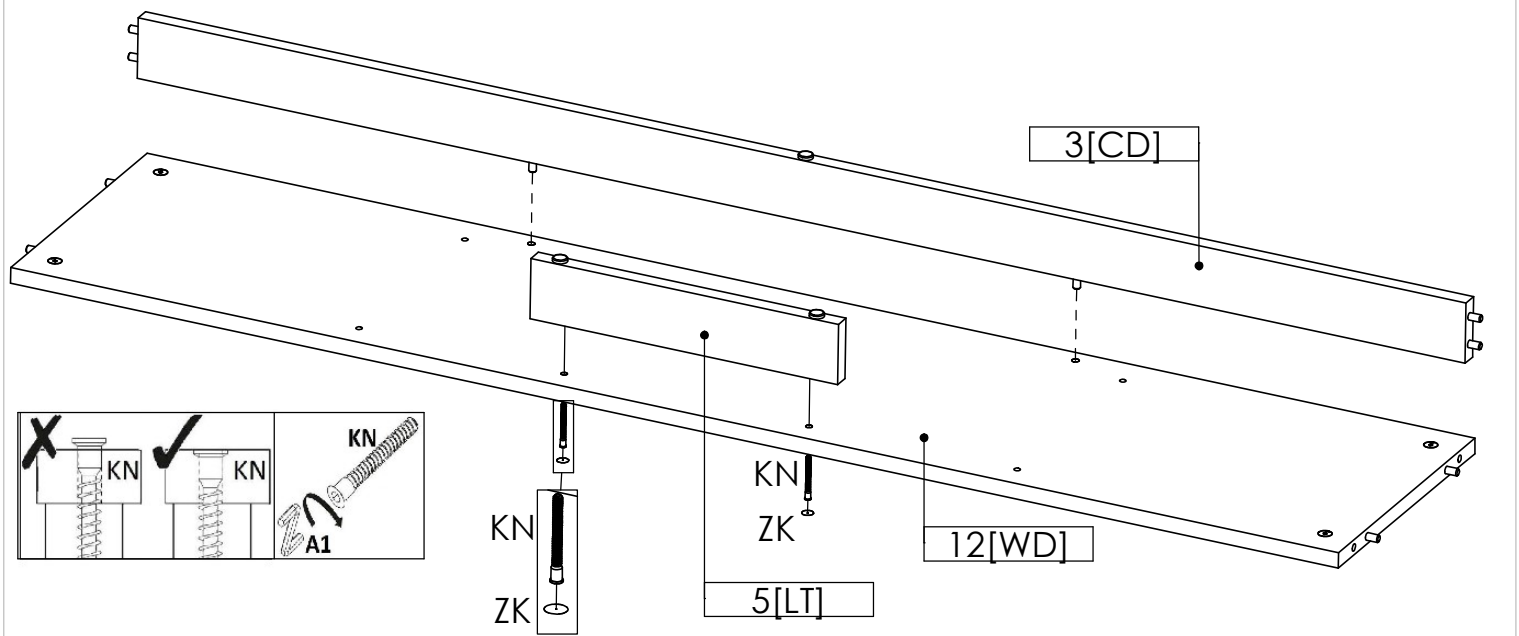

KOM	RENO 5	F36.5
-----	--------	-------

ELEMENTS	QTY
1 [BL]	1
2 [BP]	1
3 [CD]	1
4 [FT]	2
5 [LT]	1
6 [PC1]	1
7 [PC2]	1
8 [PD]	2
9 [PPIO]	2
10 [PPO]	1
11 [PS]	2
12 [WD]	1
13 [WG]	1

Element attached to the electric fireplace	Symbol	SK2	WKL2	WK	KRD
	QTY	1	1	4	110

Accessories	Symbol	G	K	KN	M	OK1	OK2	SL	T	W16	W13	Z	ZK	PE	ZPH	A1
	QTY	28	18	10	20	2	2	7	20	16	4	20	2	4	4	1

2[BP]

LEFT SIDE

RIGHT SIDE

LED UNDER TOP