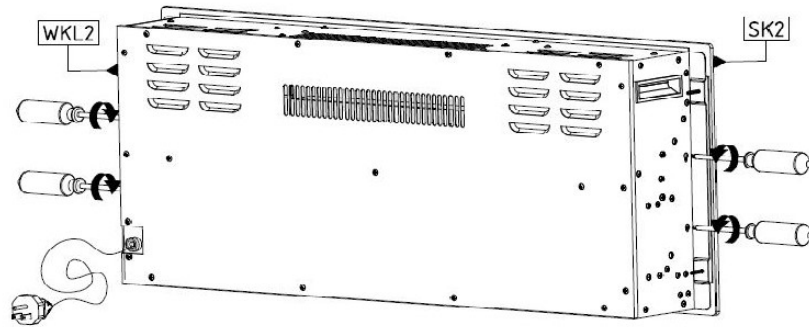

KOM	RENO 5	F36.5
-----	--------	-------

ELEMENTS	QTY
1 [BL]	1
2 [BP]	1
3 [CD]	1
4 [FT]	2
5 [LT]	1
6 [PC1]	1
7 [PC2]	1
8 [PD]	2
9 [PPIO]	2
10 [PPO]	1
11 [PS]	2
12 [WD]	1
13 [WG]	1

Element attached to the electric fireplace	Symbol	SK2	WKL2	WK	KRD
	QTY	1	1	4	110

Accessories	Symbol	G	K	KN	M	OK1	OK2	SL	T	W16	W13	Z	ZK	PE	ZPH	A1
	QTY	28	18	10	20	2	2	7	20	16	4	20	2	4	4	1

2[BP]

LEFT SIDE

RIGHT SIDE

LED UNDER TOP