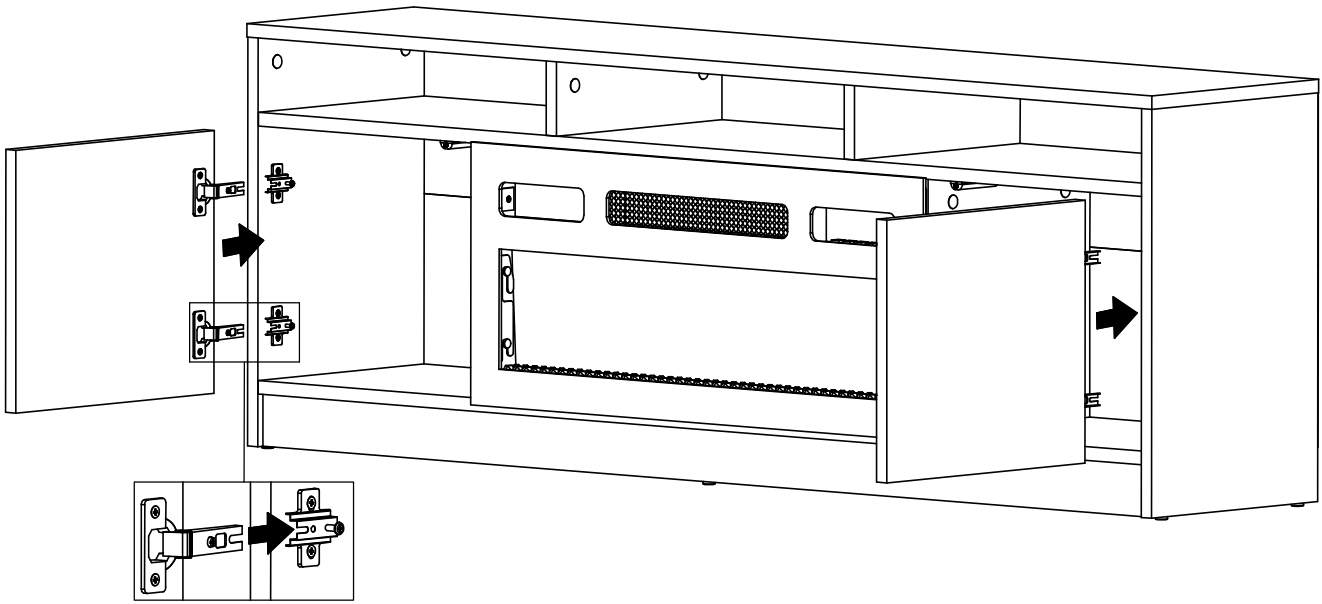

KOM	RENO 5	F36.5
-----	--------	-------

ELEMENTS	QTY
1 [BL]	1
2 [BP]	1
3 [CD]	1
4 [FT]	2
5 [LT]	1
6 [PC1]	1
7 [PC2]	1
8 [PD]	2
9 [PPIO]	2
10 [PPO]	1
11 [PS]	2
12 [WD]	1
13 [WG]	1

Element attached to the electric fireplace	Symbol	SK2	WKL2	WK	KRD
	QTY	1	1	4	110

Accessories	Symbol	G	K	KN	M	OK1	OK2	SL	T	W16	W13	Z	ZK	PE	ZPH	A1
	QTY	28	18	10	20	2	2	7	20	16	4	20	2	4	4	1

2[BP]

LEFT SIDE

RIGHT SIDE

LED UNDER TOP