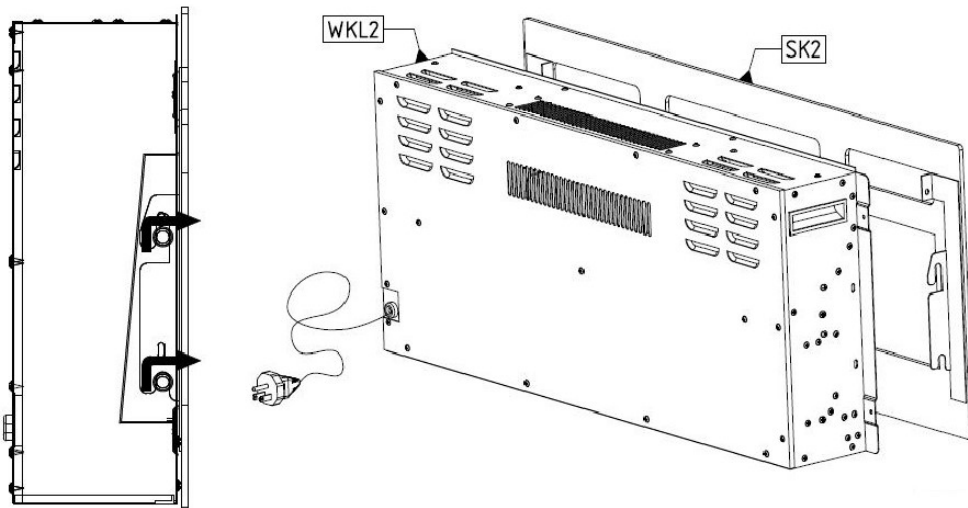

KOM	RENO 5	F36.5
-----	--------	-------

ELEMENTS	QTY
1 [BL]	1
2 [BP]	1
3 [CD]	1
4 [FT]	2
5 [LT]	1
6 [PC1]	1
7 [PC2]	1
8 [PD]	2
9 [PPIO]	2
10 [PPO]	1
11 [PS]	2
12 [WD]	1
13 [WG]	1

Element attached to the electric fireplace	Symbol	SK2	WKL2	WK	KRD
	QTY	1	1	4	110

Accessories	Symbol	G	K	KN	M	OK1	OK2	SL	T	W16	W13	Z	ZK	PE	ZPH	A1
	QTY	28	18	10	20	2	2	7	20	16	4	20	2	4	4	1

2[BP]

LEFT SIDE

RIGHT SIDE

LED UNDER TOP