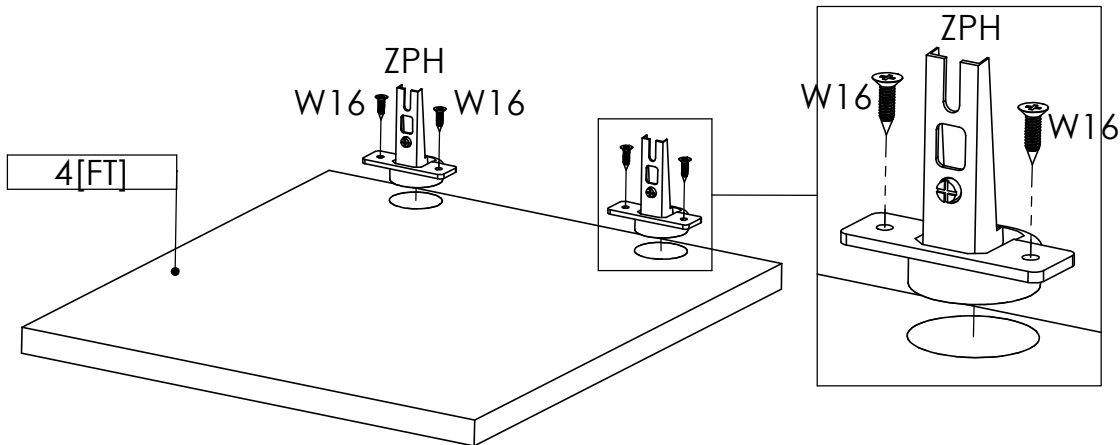

KOM	RENO 5	F36.5
-----	--------	-------

ELEMENTS	QTY
1 [BL]	1
2 [BP]	1
3 [CD]	1
4 [FT]	2
5 [LT]	1
6 [PC1]	1
7 [PC2]	1
8 [PD]	2
9 [PPIO]	2
10 [PPO]	1
11 [PS]	2
12 [WD]	1
13 [WG]	1

Element attached to the electric fireplace	Symbol	SK2	WKL2	WK	KRD
	QTY	1	1	4	110

Accessories	Symbol	G	K	KN	M	OK1	OK2	SL	T	W16	W13	Z	ZK	PE	ZPH	A1
	QTY	28	18	10	20	2	2	7	20	16	4	20	2	4	4	1

2[BP]

LEFT SIDE

RIGHT SIDE

LED UNDER TOP