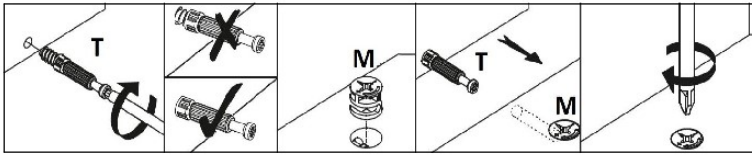

KOM	RENO 5	F36.5
-----	--------	-------

ELEMENTS	QTY
1 [BL]	1
2 [BP]	1
3 [CD]	1
4 [FT]	2
5 [LT]	1
6 [PC1]	1
7 [PC2]	1
8 [PD]	2
9 [PPIO]	2
10 [PPO]	1
11 [PS]	2
12 [WD]	1
13 [WG]	1

Element attached to the electric fireplace	Symbol	SK2	WKL2	WK	KRD
	QTY	1	1	4	110

Accessories	Symbol	G	K	KN	M	OK1	OK2	SL	T	W16	W13	Z	ZK	PE	ZPH	A1
	QTY	28	18	10	20	2	2	7	20	16	4	20	2	4	4	1

2[BP]

LEFT SIDE

RIGHT SIDE

LED UNDER TOP