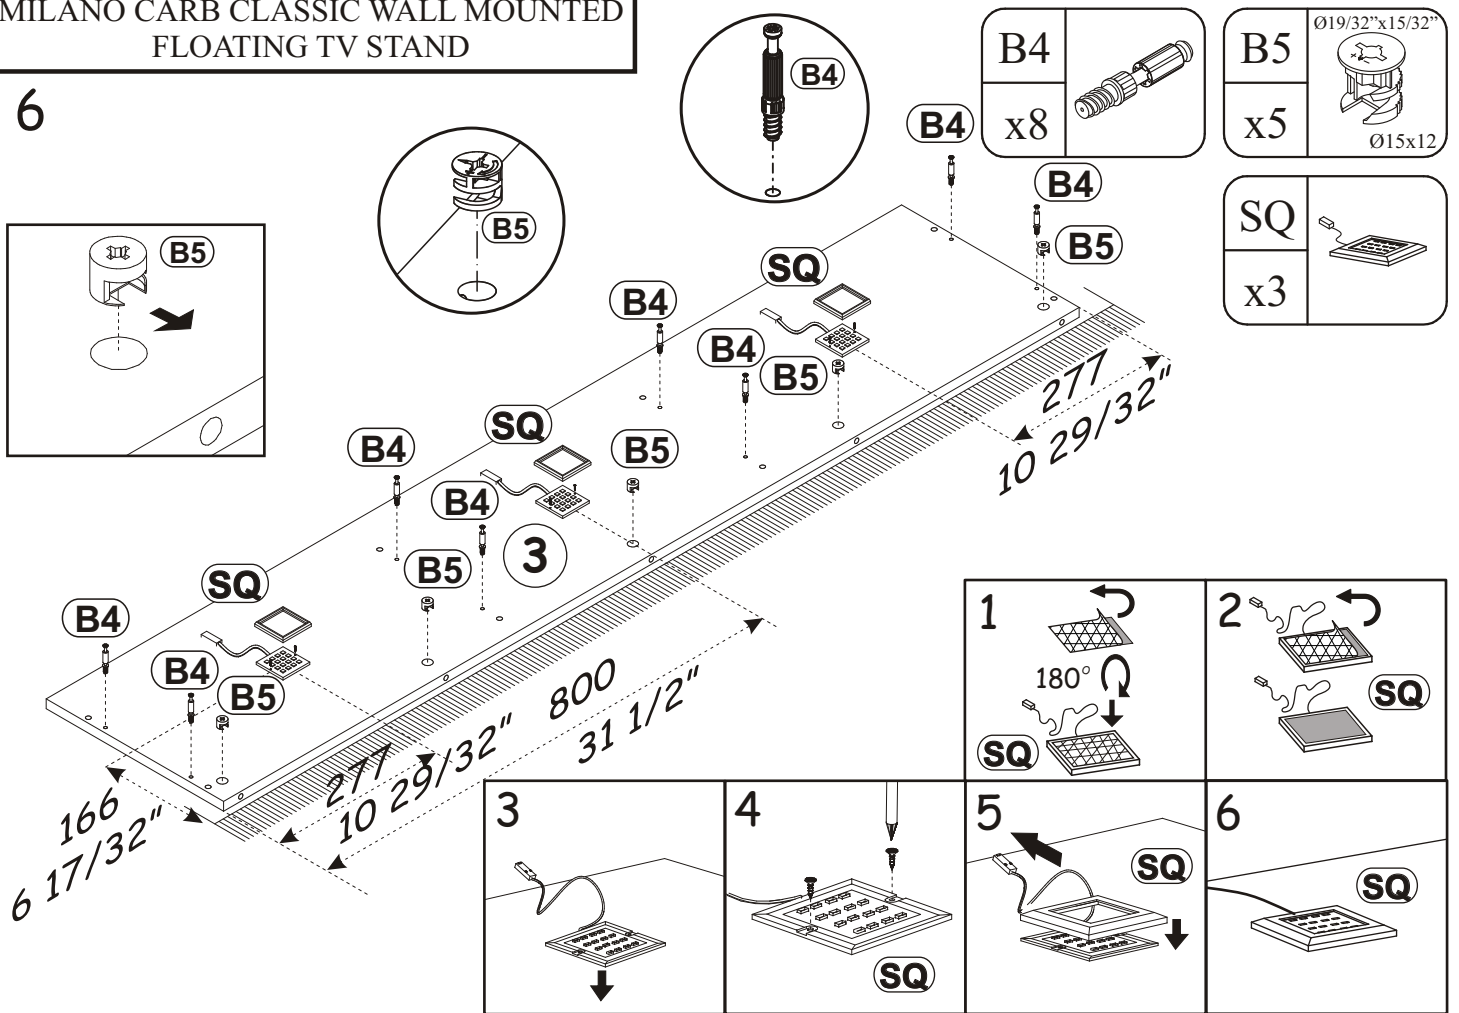

MILANO CARB CLASSIC WALL MOUNTED
FLOATING TV STAND

6