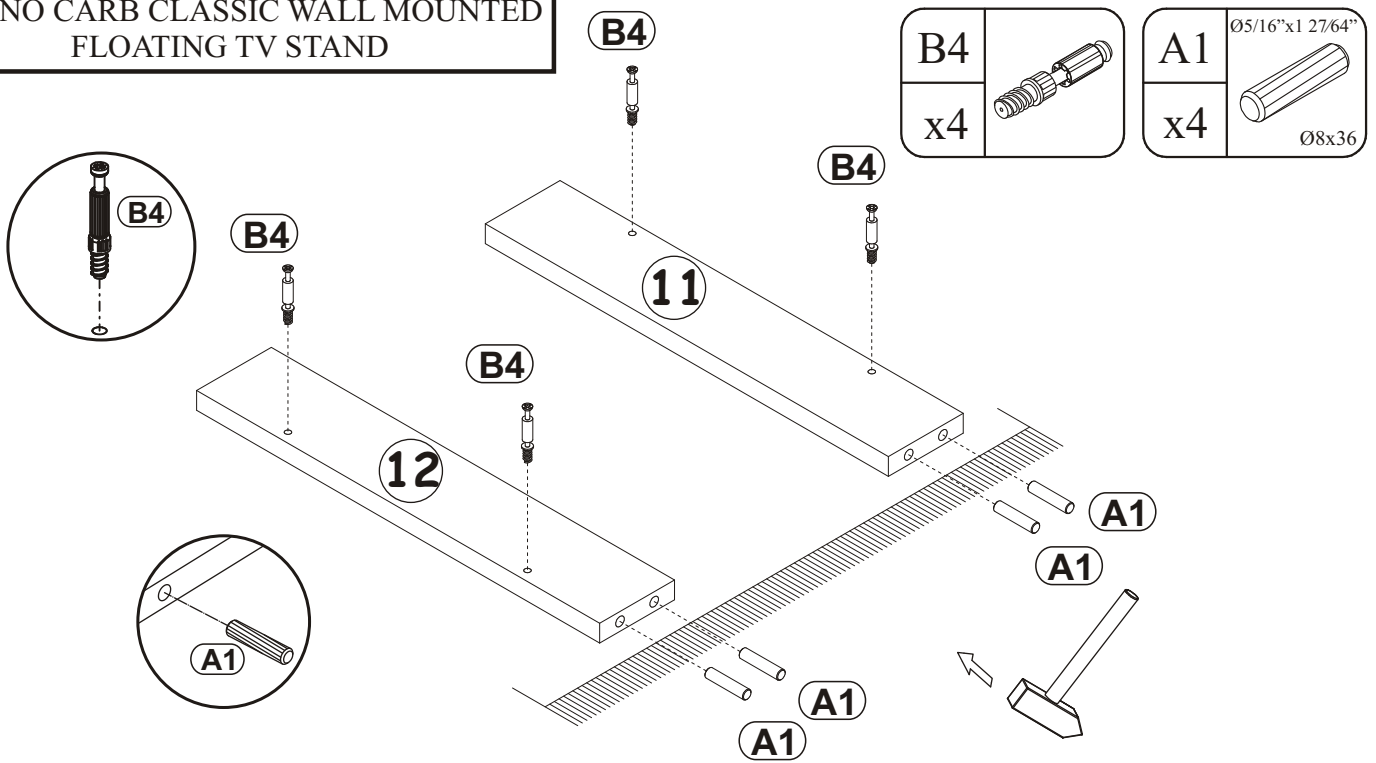

MILANO CARB CLASSIC WALL MOUNTED
FLOATING TV STAND

10