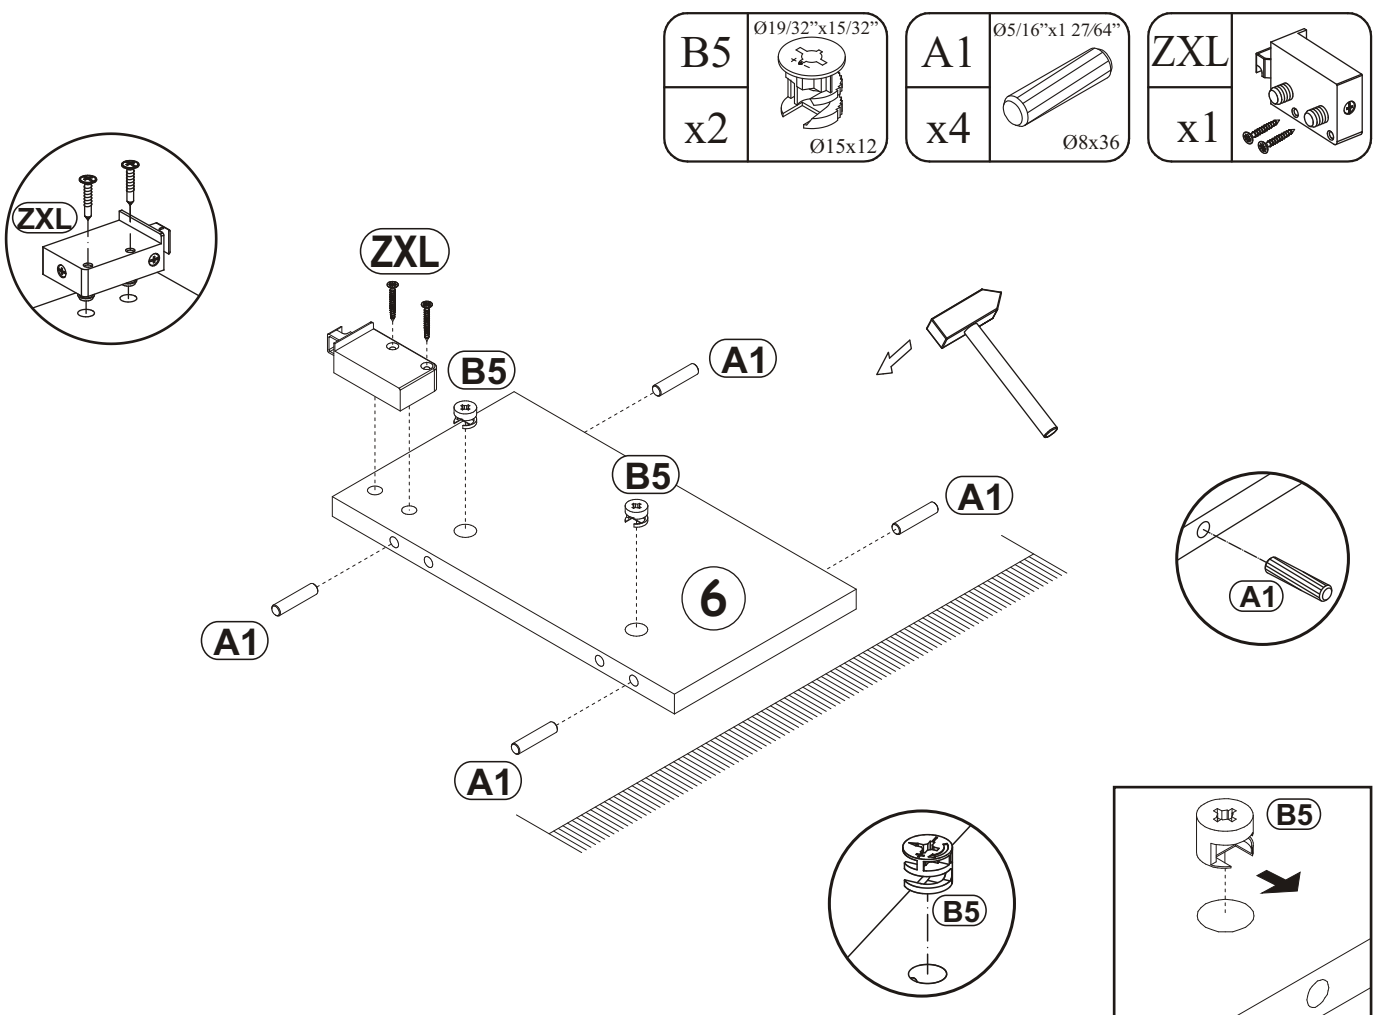

90 min

MILANO CARB CLASSIC WALL MOUNTED
FLOATING TV STAND

MILANO CARB CLASSIC WALL MOUNTED
FLOATING TV STAND

A1 x28 Ø5/16"x1 27/64" Ø8x36	B11 x4 Ø9/32"x1 31/32" Ø7x50	G4 x4	B4 x29	B5 x29 Ø19/32"x15/32" Ø15x12	G5 x29
ZXL x2	ZXP x2	BO1 x1	T3/T5 x2	E21 x3 Ø1 3/8" Ø35 H=0	E2 x3 H=0
I2 x6	KR5 SFXP x6 Ø 25/64"/1 31/32" x2 23/64" Ø10/50x60	D10 x15 USØ9/64"x33/64" USØ3,5x13	B3 x29 Ø1/16"x63/64" Ø1,4x25	LZ3 x1	SQ x3
G2 x1	SZ9 x1 L=18 3/16" L=1562 mm				

1

B4 x2	B5 x6 Ø19/32"x15/32" Ø15x12	A1 x4 Ø5/16"x1 27/64" Ø8x36	ZXL x1
----------	--------------------------------------	--------------------------------------	-----------

MILANO CARB CLASSIC WALL MOUNTED
FLOATING TV STAND

2

3

MILANO CARB CLASSIC WALL MOUNTED
FLOATING TV STAND

4

B5	Ø19/32"x15/32"	A1	Ø5/16"x1 27/64"	ZXP	
x2		x4		x1	
	Ø15x12		Ø8x36		

5

D10	US09/64"x33/64"	B5	Ø19/32"x15/32"	A1	Ø5/16"x1 27/64"	BO1	
x3		x4		x4		x1	
	USØ3,5x13		Ø15x12		Ø8x36		