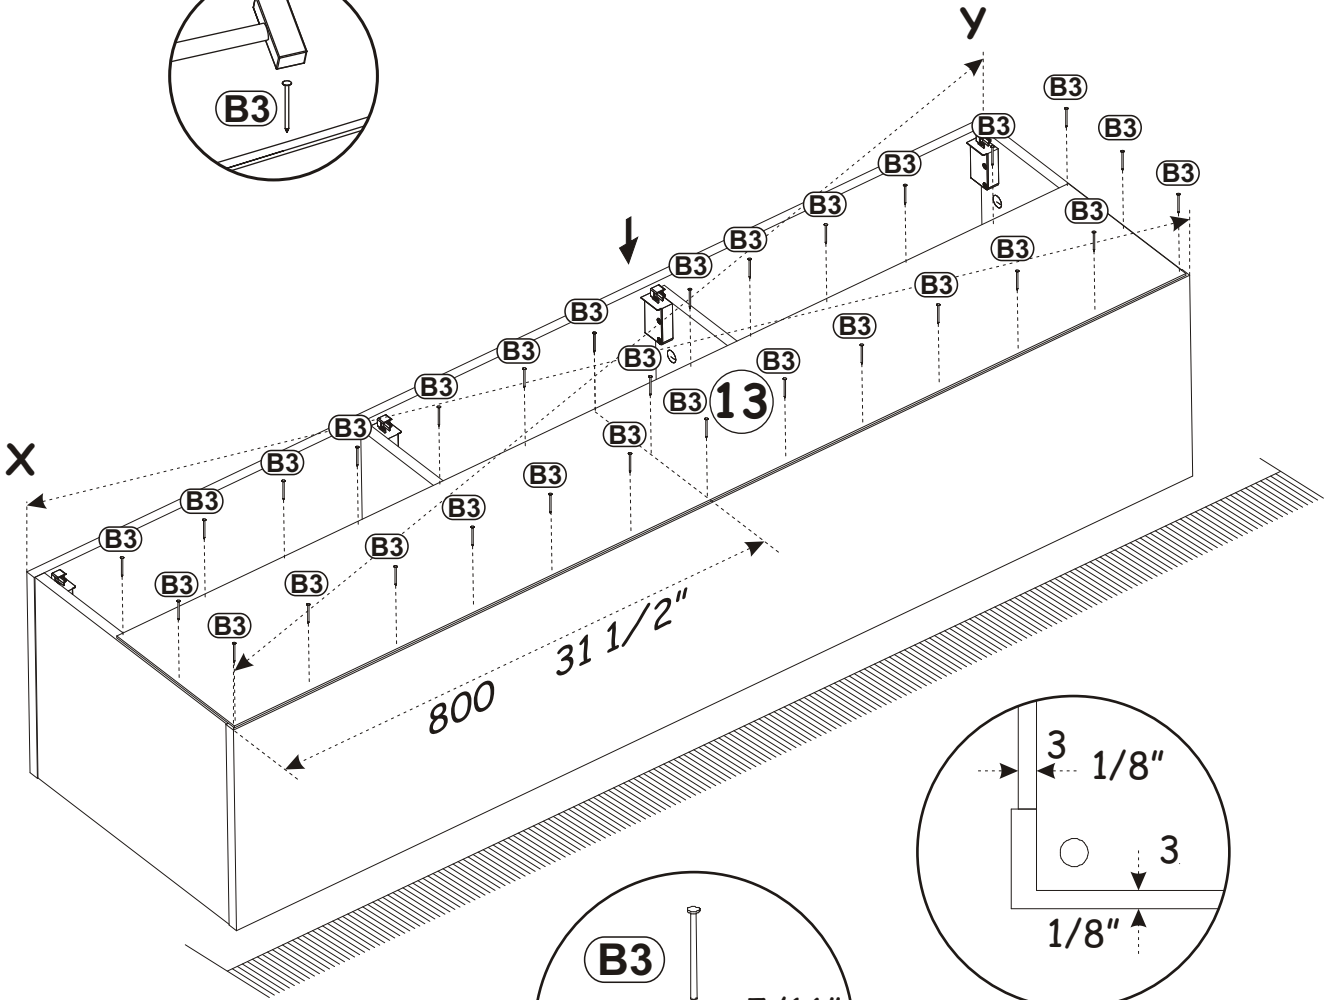

G5	
x14	

14

MILANO CARB CLASSIC WALL MOUNTED
FLOATING TV STAND

15

B3	Ø1/16" x 63/64"
x29	 Ø1,4x25

MILANO CARB CLASSIC WALL MOUNTED
FLOATING TV STAND

16

17