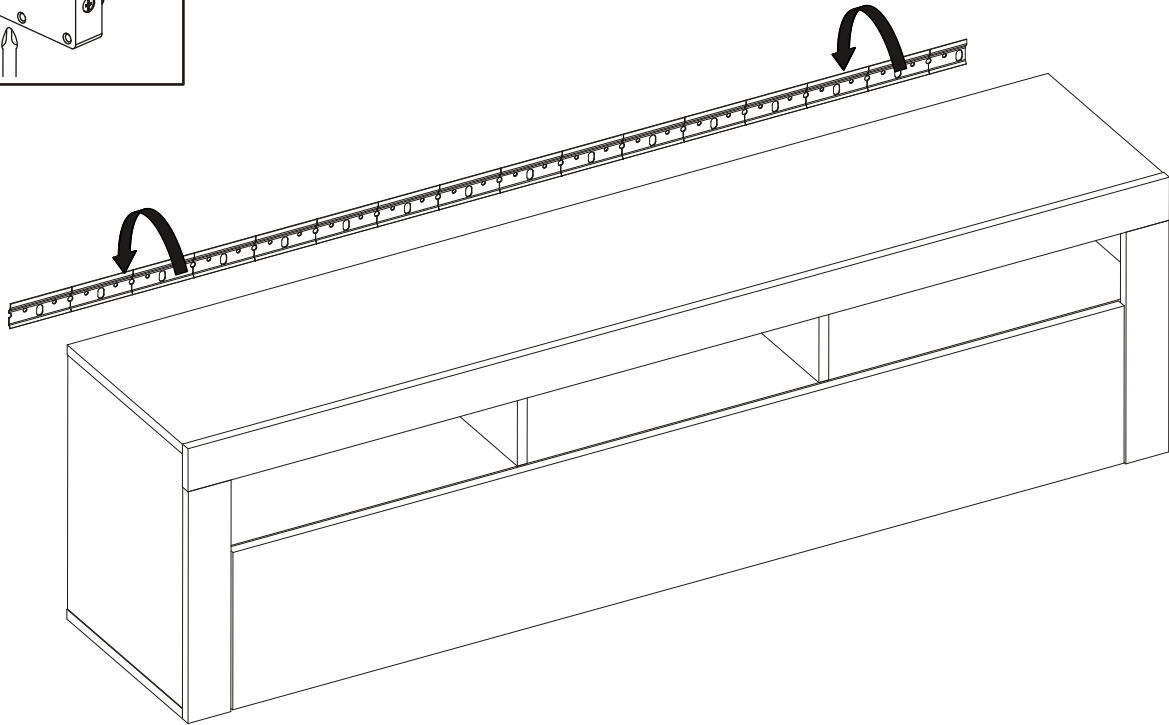

I2	
x6	

21

LZ3	
x1	

MILANO CARB CLASSIC WALL MOUNTED
FLOATING TV STAND

SZ9	L=18 3/16"	KR5 SFXP	Ø 25/64"/1 31/32 x 23/64
	L=1562 mm		
x1		x6	

22 WALL MOUNTED OPTION ONLY!

23

LZ3	
x1	