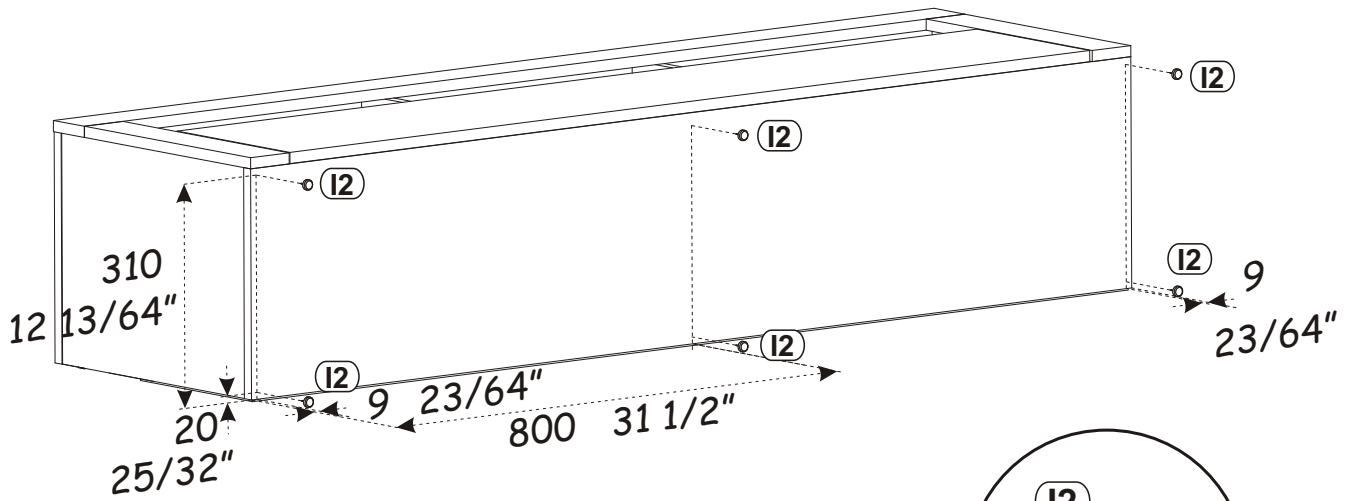

G5	
x14	

14

MILANO CARB CLASSIC WALL MOUNTED
FLOATING TV STAND

15

B3	Ø1/16" x 63/64"
x29	 Ø1,4x25

MILANO CARB CLASSIC WALL MOUNTED
FLOATING TV STAND

16

17

I2	
x6	

21

LZ3	
x1	

MILANO CARB CLASSIC WALL MOUNTED
FLOATING TV STAND

SZ9	L=18 3/16"	KR5 SFXP	Ø 25/64"/1 31/32 x 23/64
	L=1562 mm		
x1		x6	

22 WALL MOUNTED OPTION ONLY!

23

LZ3	
x1	