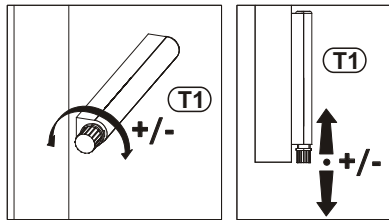

MILANO CARB CLASSIC WALL MOUNTED
FLOATING TV STAND

18