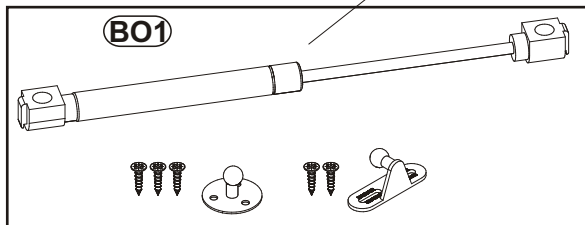

MILANO CARB CLASSIC WALL MOUNTED
FLOATING TV STAND

18

19