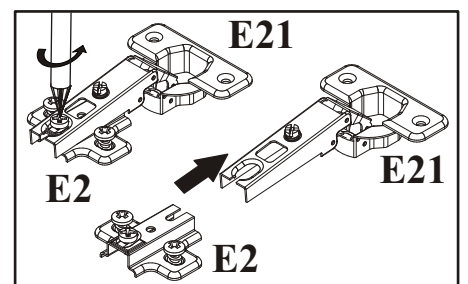

MILANO CARB CLASSIC WALL MOUNTED
FLOATING TV STAND

10

11