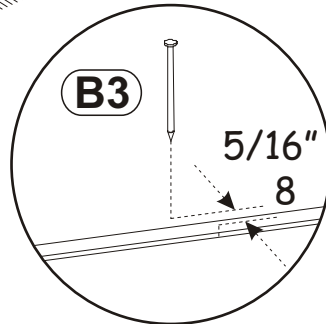

G5	
x14	

14

MILANO CARB CLASSIC WALL MOUNTED
FLOATING TV STAND

15

B3	Ø1/16" x 63/64"
x29	 Ø1,4x25

MILANO CARB CLASSIC WALL MOUNTED
FLOATING TV STAND

16

17