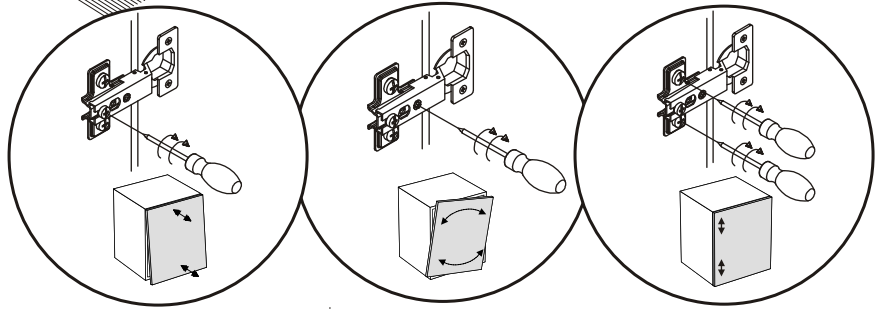

MILANO CARB CLASSIC WALL MOUNTED
FLOATING TV STAND

18