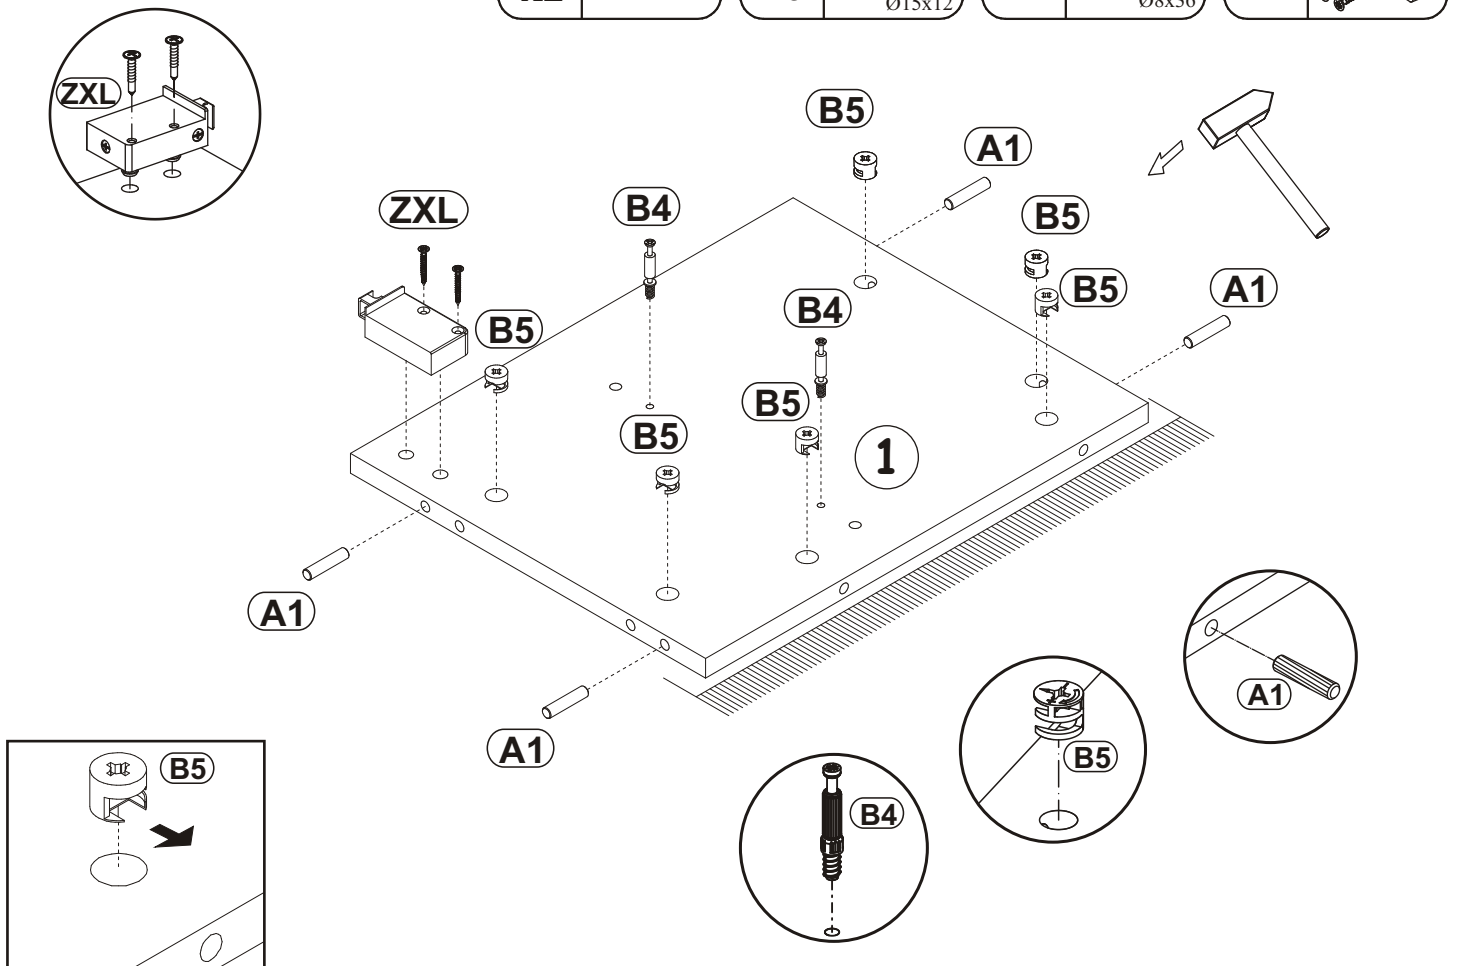

90 min

MILANO CARB CLASSIC WALL MOUNTED
FLOATING TV STAND

MILANO CARB CLASSIC WALL MOUNTED
FLOATING TV STAND

A1 x28 Ø5/16"x1 27/64" Ø8x36	B11 x4 Ø9/32"x1 31/32" Ø7x50	G4 x4	B4 x29	B5 x29 Ø19/32"x15/32" Ø15x12	G5 x29
ZXL x2	ZXP x2	BO1 x1	T3/T5 x2	E21 x3 Ø1 3/8" Ø35 H=0	E2 x3 H=0
I2 x6	KR5 SFXP x6 Ø 25/64"/1 31/32" x2 23/64" Ø10/50x60	D10 x15 USØ9/64"x33/64" USØ3,5x13	B3 x29 Ø1/16"x63/64" Ø1,4x25	LZ3 x1	SQ x3
G2 x1	SZ9 x1 L=18 3/16" L=1562 mm				

1

B4 x2	B5 x6 Ø19/32"x15/32" Ø15x12	A1 x4 Ø5/16"x1 27/64" Ø8x36	ZXL x1
----------	--------------------------------------	--------------------------------------	-----------

MILANO CARB CLASSIC WALL MOUNTED
FLOATING TV STAND

2

3

MILANO CARB CLASSIC WALL MOUNTED
FLOATING TV STAND

4

B5	Ø19/32"x15/32"	A1	Ø5/16"x1 27/64"	ZXP	
x2		x4		x1	
	Ø15x12		Ø8x36		

5

D10	US09/64"x33/64"	B5	Ø19/32"x15/32"	A1	Ø5/16"x1 27/64"	BO1	
x3		x4		x4		x1	
	USØ3,5x13		Ø15x12		Ø8x36		