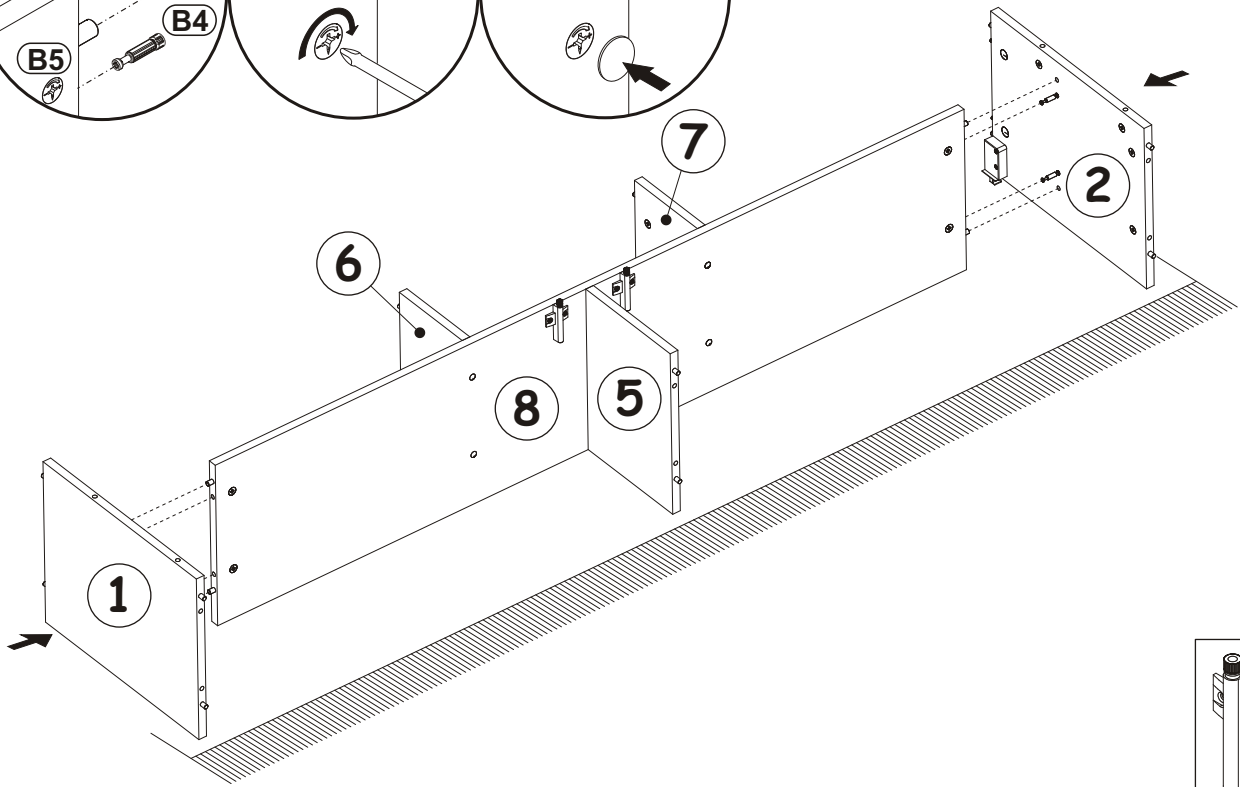

B4	
x5	

MILANO CARB CLASSIC WALL MOUNTED
FLOATING TV STAND

10

11

MILANO CARB CLASSIC WALL MOUNTED
FLOATING TV STAND

12

13

MILANO CARB CLASSIC WALL MOUNTED
FLOATING TV STAND

G5	
x14	

14

MILANO CARB CLASSIC WALL MOUNTED
FLOATING TV STAND

15

B3	Ø1/16" x 63/64"
x29	 Ø1,4x25

MILANO CARB CLASSIC WALL MOUNTED
FLOATING TV STAND

16

17