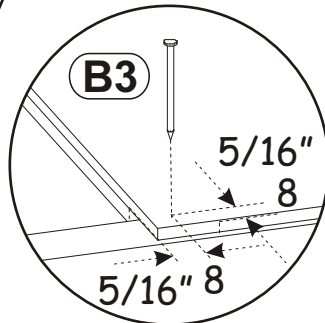

G5	
x14	

14

MILANO CARB CLASSIC WALL MOUNTED
FLOATING TV STAND

15

B3	Ø1/16" x 63/64"
x29	 Ø1,4x25

MILANO CARB CLASSIC WALL MOUNTED
FLOATING TV STAND

16

17