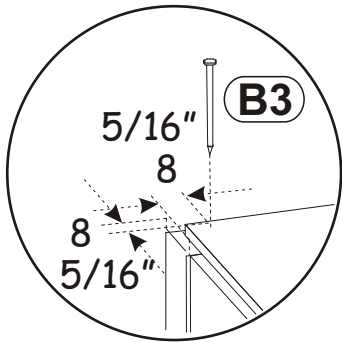

G5	
x14	

14

MILANO CARB CLASSIC WALL MOUNTED
FLOATING TV STAND

15

B3	Ø1/16" x 63/64"
x29	 Ø1,4x25

MILANO CARB CLASSIC WALL MOUNTED
FLOATING TV STAND

16

17