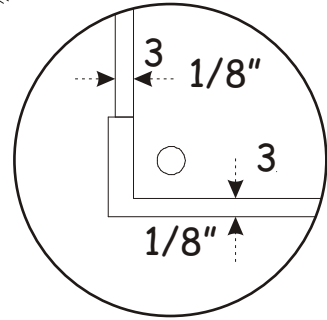

G5	
x14	

14

MILANO CARB CLASSIC WALL MOUNTED
FLOATING TV STAND

15

B3	Ø1/16" x 63/64"
x29	 Ø1,4x25

MILANO CARB CLASSIC WALL MOUNTED
FLOATING TV STAND

16

17