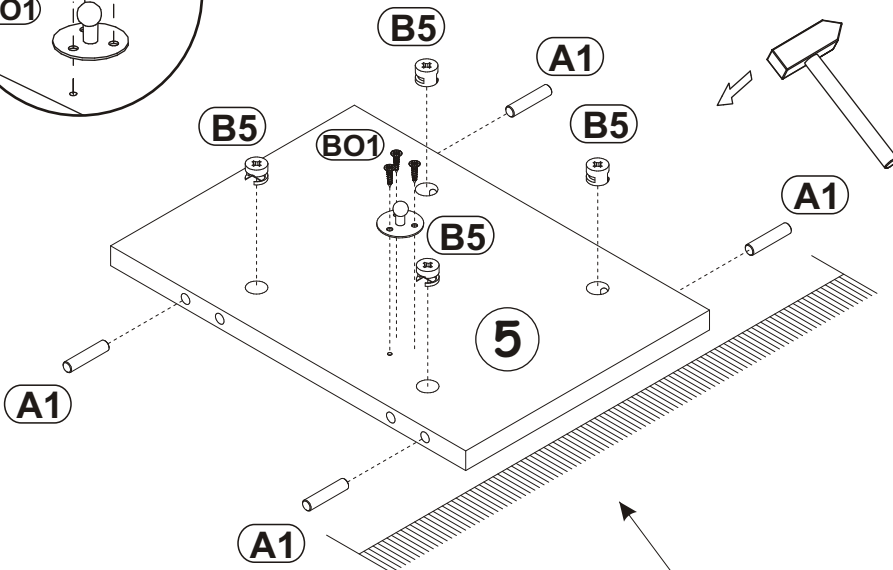

2

3

MILANO CARB CLASSIC WALL MOUNTED
FLOATING TV STAND

4

B5	Ø19/32"x15/32"	A1	Ø5/16"x1 27/64"	ZXP	
x2		x4		x1	
	Ø15x12		Ø8x36		

5

D10	US09/64"x33/64"	B5	Ø19/32"x15/32"	A1	Ø5/16"x1 27/64"	BO1	
x3		x4		x4		x1	
	USØ3,5x13		Ø15x12		Ø8x36		

MILANO CARB CLASSIC WALL MOUNTED
FLOATING TV STAND

6

7

MILANO CARB CLASSIC WALL MOUNTED
FLOATING TV STAND

8

B4	
x6	

E2	
x3	H=0

9