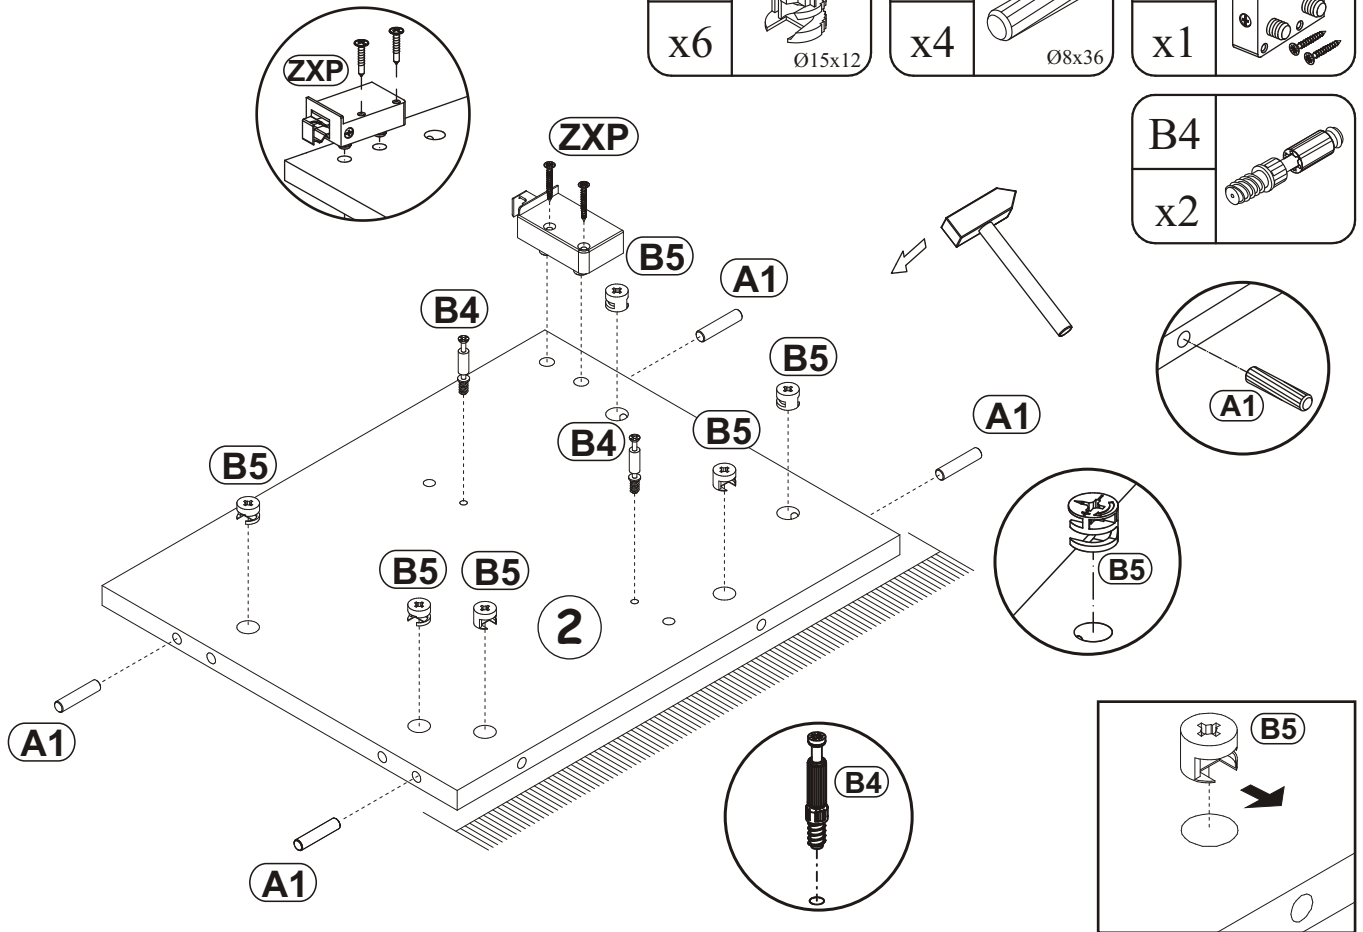

MILANO CARB CLASSIC WALL MOUNTED
FLOATING TV STAND

2