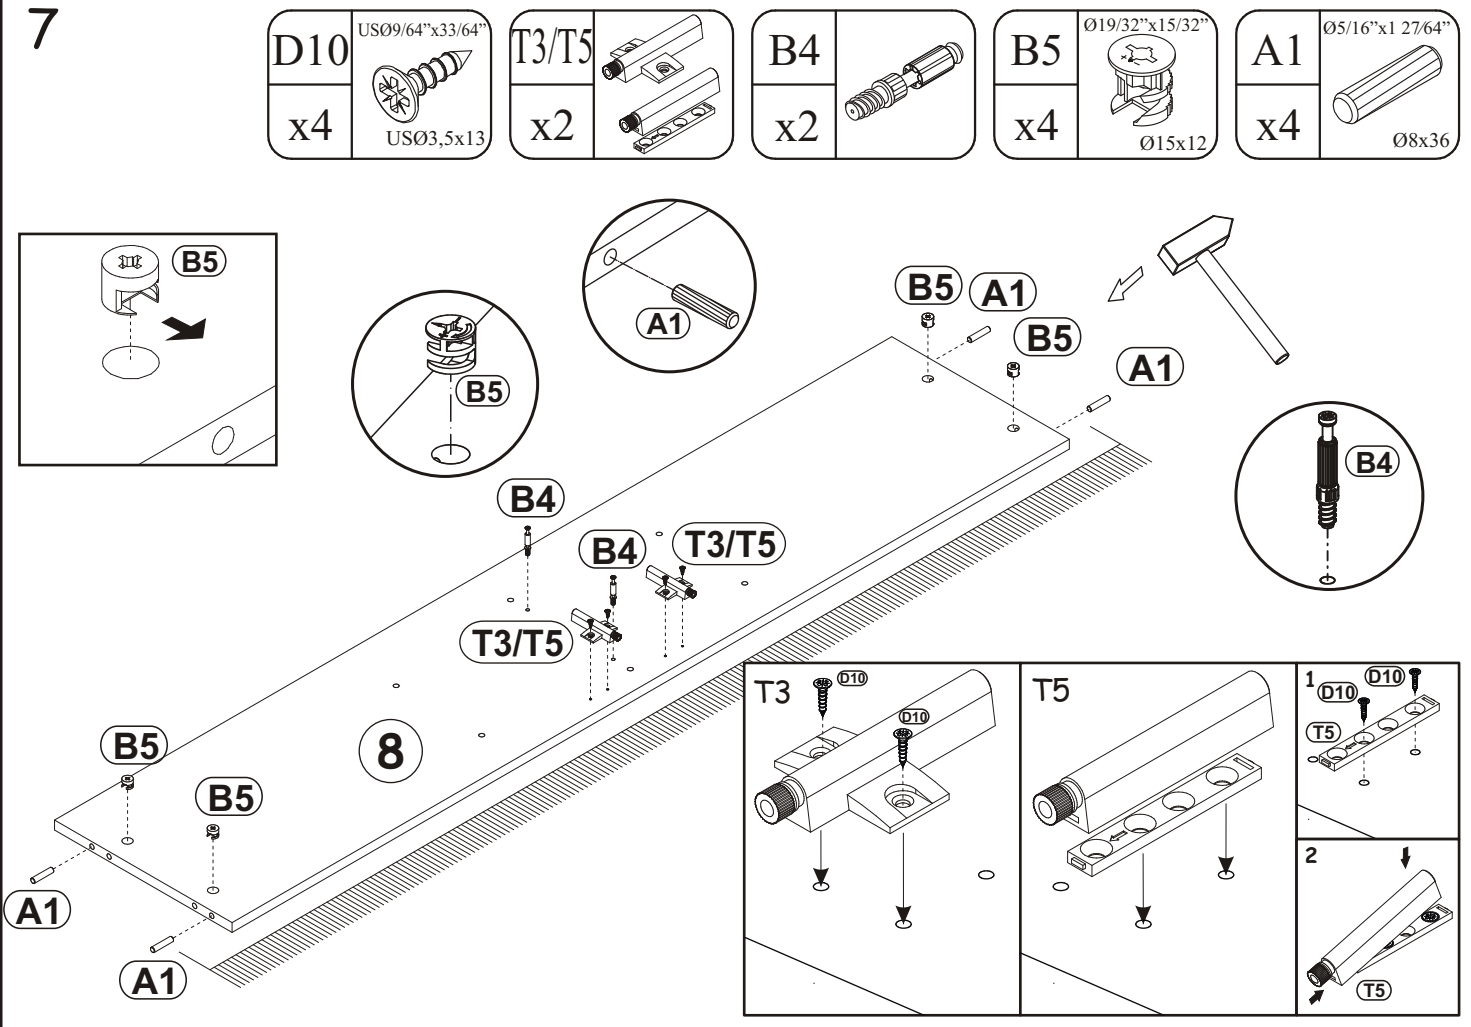

MILANO CARB CLASSIC WALL MOUNTED
FLOATING TV STAND

6

7