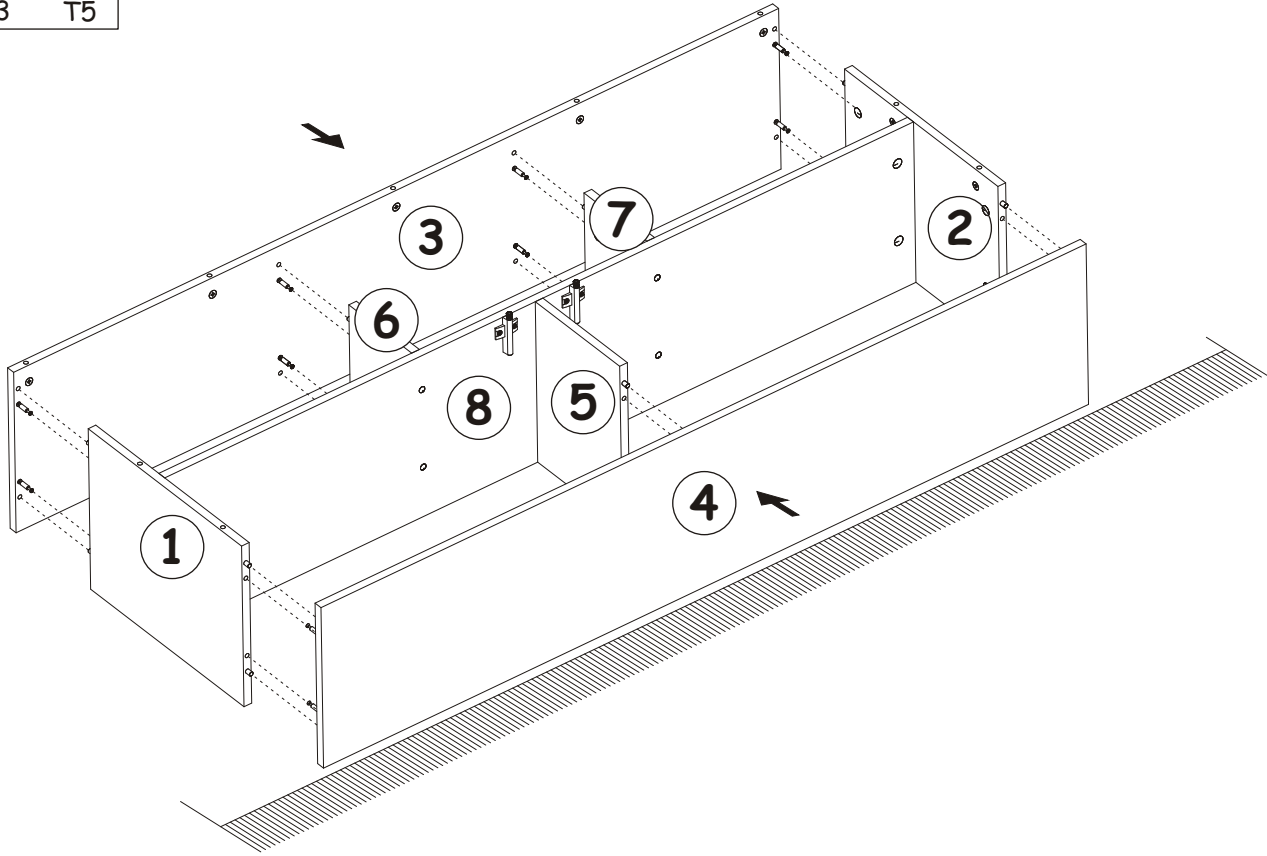

B4	
x5	

MILANO CARB CLASSIC WALL MOUNTED
FLOATING TV STAND

10

11

MILANO CARB CLASSIC WALL MOUNTED
FLOATING TV STAND

12

13

MILANO CARB CLASSIC WALL MOUNTED
FLOATING TV STAND

G5	
x14	

14

MILANO CARB CLASSIC WALL MOUNTED
FLOATING TV STAND

15

B3	Ø1/16" x 63/64"
x29	 Ø1,4x25

MILANO CARB CLASSIC WALL MOUNTED
FLOATING TV STAND

16

17