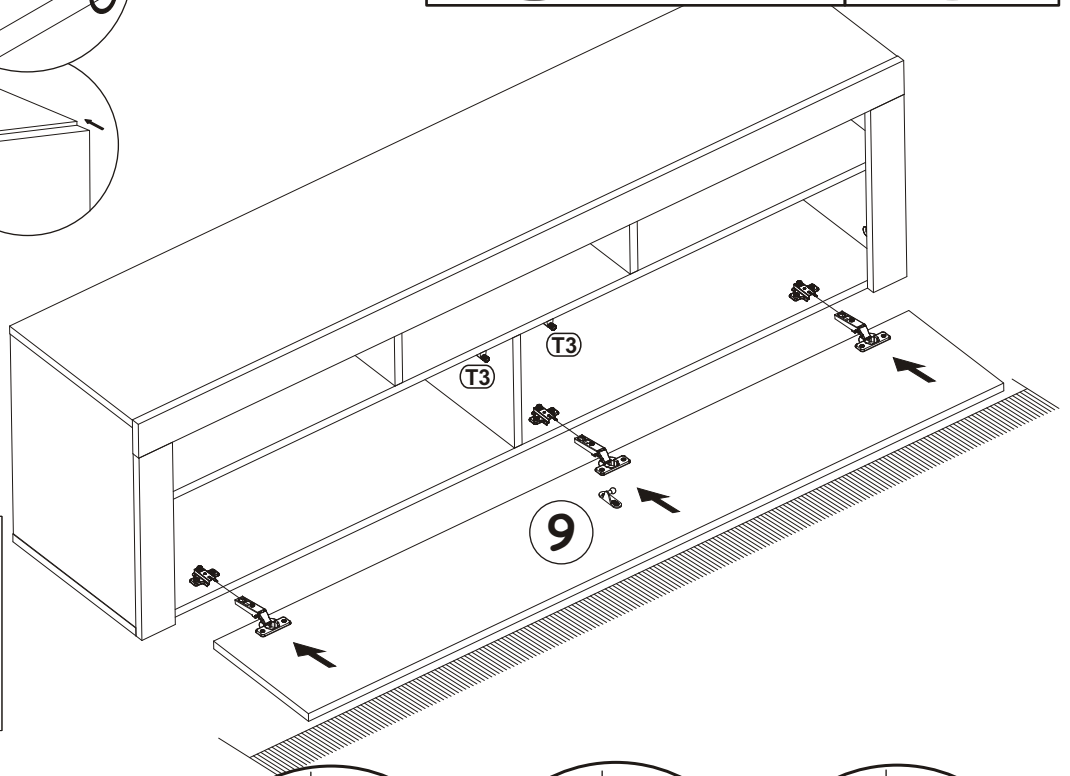

MILANO CARB CLASSIC WALL MOUNTED
FLOATING TV STAND

18