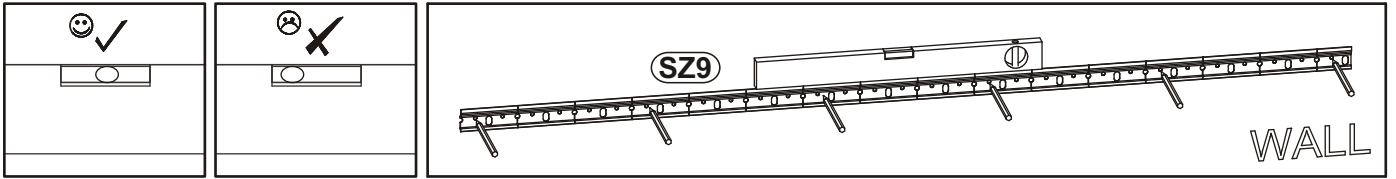

I2	
x6	

21

LZ3	
x1	

MILANO CARB CLASSIC WALL MOUNTED
FLOATING TV STAND

SZ9	L=18 3/16"	KR5 SFXP	Ø 25/64"/1 31/32 x 23/64
	L=1562 mm		
x1		x6	

22 WALL MOUNTED OPTION ONLY!

23

LZ3	
x1	