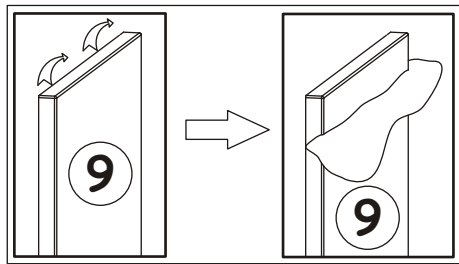

MILANO CARB CLASSIC WALL MOUNTED
FLOATING TV STAND

18