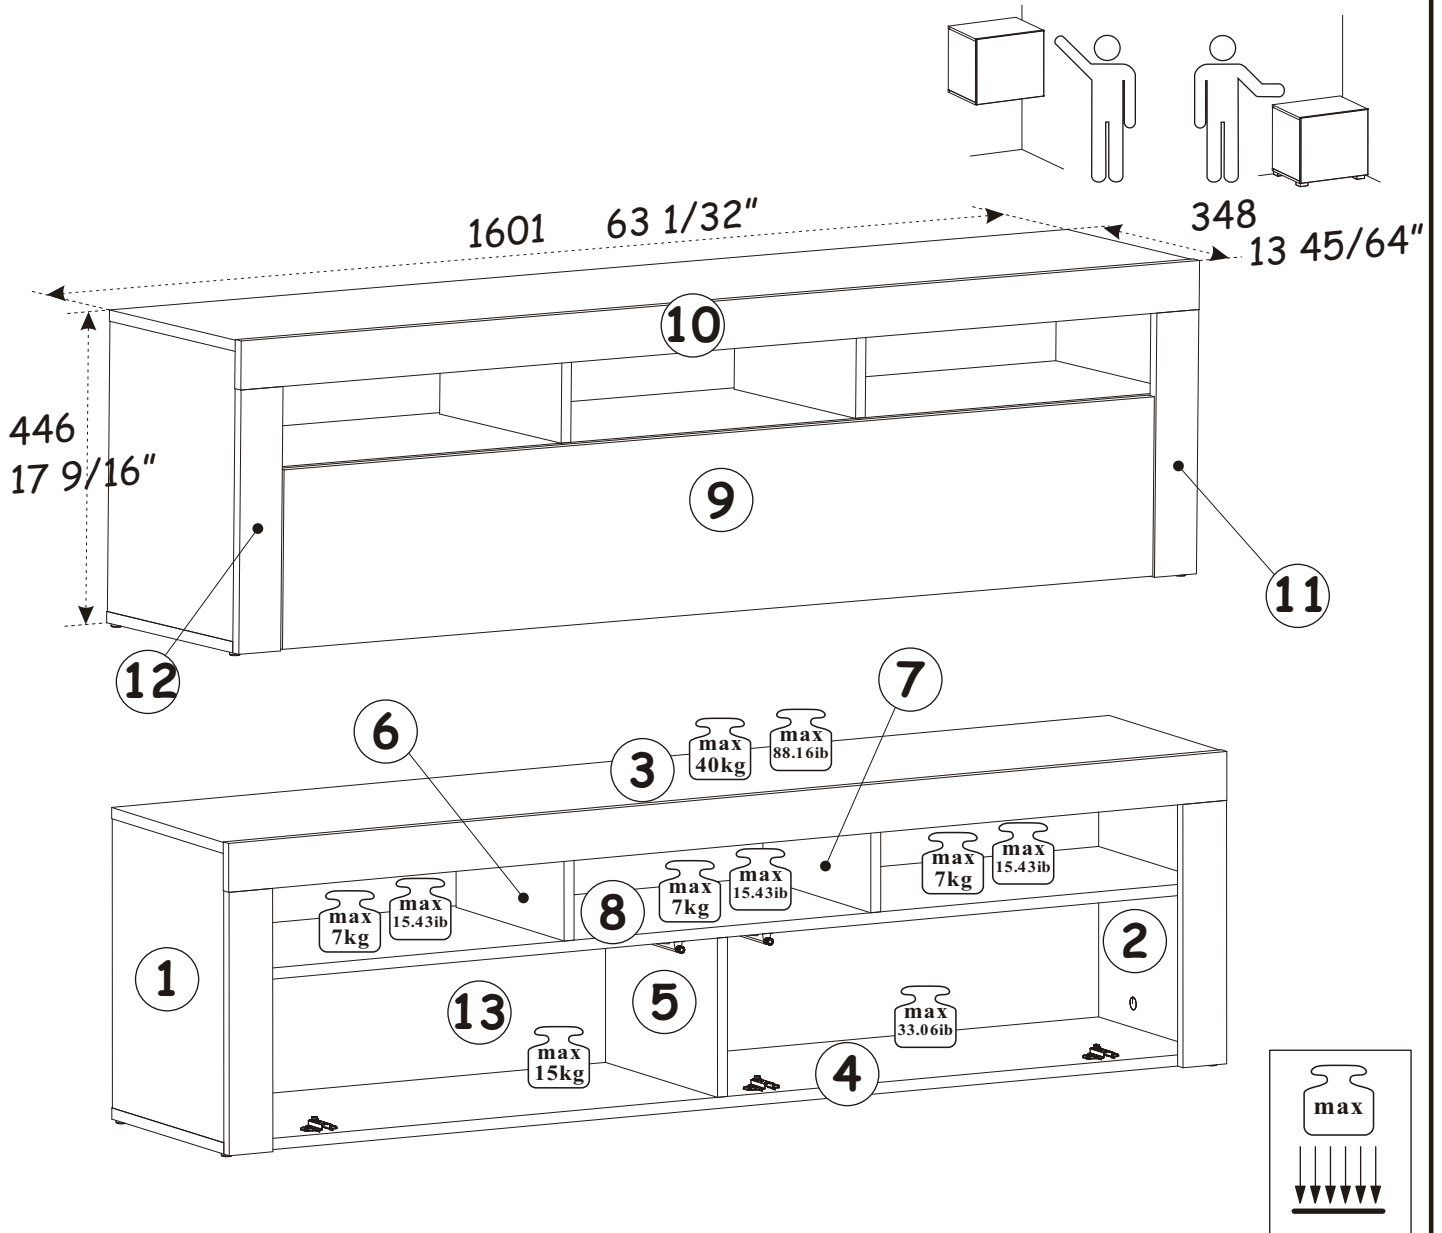

MILANO CARB CLASSIC WALL MOUNTED FLOATING TV STAND

NO	Dim			Col.-No	Qty
1	414	332	16	1	1
2	414	332	16	1	1
3	1600	332	16	2	1
4	1600	332	16	2	1
5	228	332	16	1	1
6	170	320	16	1	1
7	170	320	16	1	1
8	1566	332	16	2	1
9	1454	256	16	2	1
10	1601	70	18	2	1
11	377	70	18	1	1
12	377	70	18	1	1
13	1592	254	3	2	1

NO	Inch			Col.-No	Qty
1	16 19/64	13 5/64	5/8	1	1
2	16 19/64	13 5/64	5/8	1	1
3	62 63/64	13 5/64	5/8	2	1
4	62 63/64	13 5/64	5/8	2	1
5	8 31/32	13 5/64	5/8	1	1
6	6 11/16	12 19/32	5/8	1	1
7	6 11/16	12 19/32	5/8	1	1
8	61 21/32	13 5/64	5/8	2	1
9	57 1/4	10 5/64	5/8	2	1
10	63 1/32	2 3/4	45/64	2	1
11	14 27/32	2 3/4	45/64	1	1
12	14 27/32	2 3/4	45/64	1	1
13	62 43/64	10	1/8	2	1

90 min