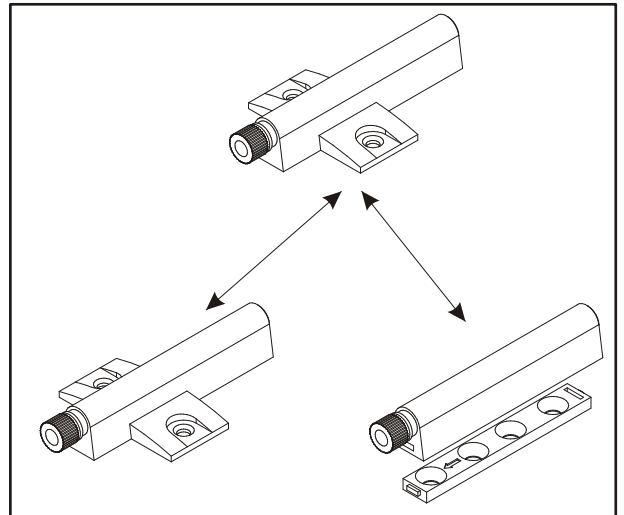

90 min

MILANO CARB CLASSIC WALL MOUNTED
FLOATING TV STAND

MILANO CARB CLASSIC WALL MOUNTED
FLOATING TV STAND

A1 x28 Ø5/16"x1 27/64" Ø8x36	B11 x4 Ø9/32"x1 31/32" Ø7x50	G4 x4	B4 x29	B5 x29 Ø19/32"x15/32" Ø15x12	G5 x29
ZXL x2	ZXP x2	BO1 x1	T3/T5 x2	E21 x3 Ø1 3/8" Ø35 H=0	E2 x3 H=0
I2 x6	KR5 SFXP x6 Ø 25/64"/1 31/32" x2 23/64" Ø10/50x60	D10 x15 USØ9/64"x33/64" USØ3,5x13	B3 x29 Ø1/16"x63/64" Ø1,4x25	LZ3 x1	SQ x3
G2 x1	SZ9 x1 L=18 3/16" L=1562 mm				

1

B4 x2	B5 x6 Ø19/32"x15/32" Ø15x12	A1 x4 Ø5/16"x1 27/64" Ø8x36	ZXL x1
----------	--------------------------------------	--------------------------------------	-----------

MILANO CARB CLASSIC WALL MOUNTED
FLOATING TV STAND