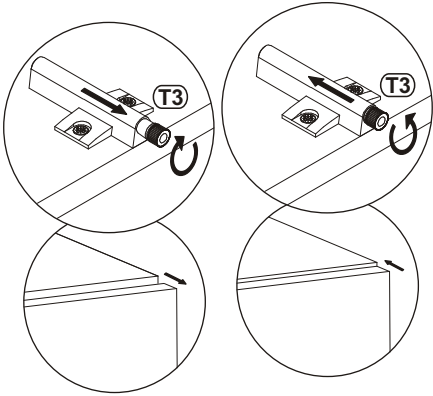

MILANO CARB CLASSIC WALL MOUNTED
FLOATING TV STAND

18