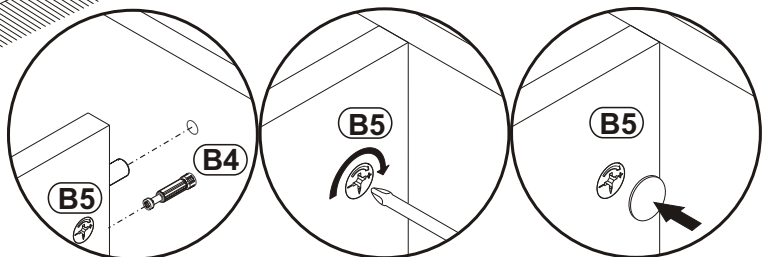

G5	
x14	

14

MILANO CARB CLASSIC WALL MOUNTED
FLOATING TV STAND

15

B3	Ø1/16" x 63/64"
x29	 Ø1,4x25

MILANO CARB CLASSIC WALL MOUNTED
FLOATING TV STAND

16

17