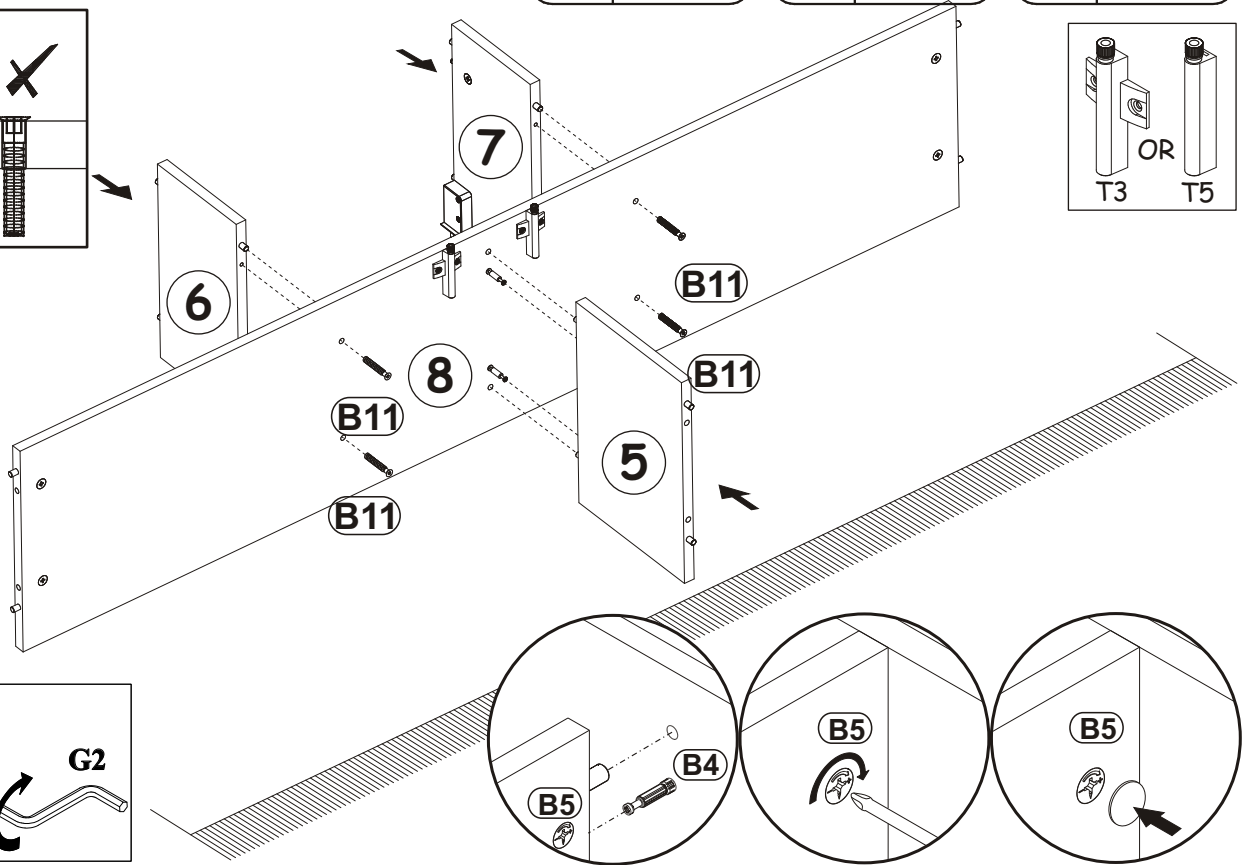

B4	
x5	

MILANO CARB CLASSIC WALL MOUNTED
FLOATING TV STAND

10

11

MILANO CARB CLASSIC WALL MOUNTED
FLOATING TV STAND

12

13

MILANO CARB CLASSIC WALL MOUNTED
FLOATING TV STAND

G5	
x14	

14

MILANO CARB CLASSIC WALL MOUNTED
FLOATING TV STAND

15

B3	Ø1/16" x 63/64"
x29	 Ø1,4x25

MILANO CARB CLASSIC WALL MOUNTED
FLOATING TV STAND

16

17