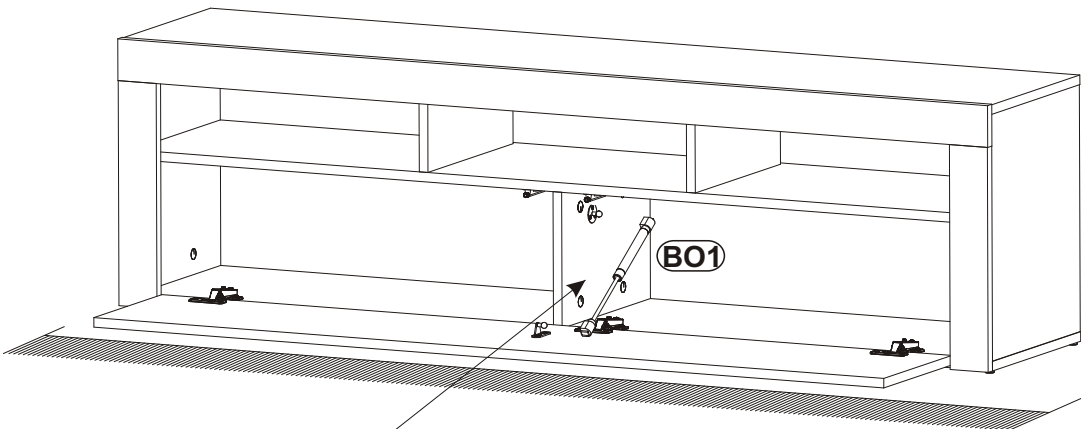

MILANO CARB CLASSIC WALL MOUNTED
FLOATING TV STAND

18

19