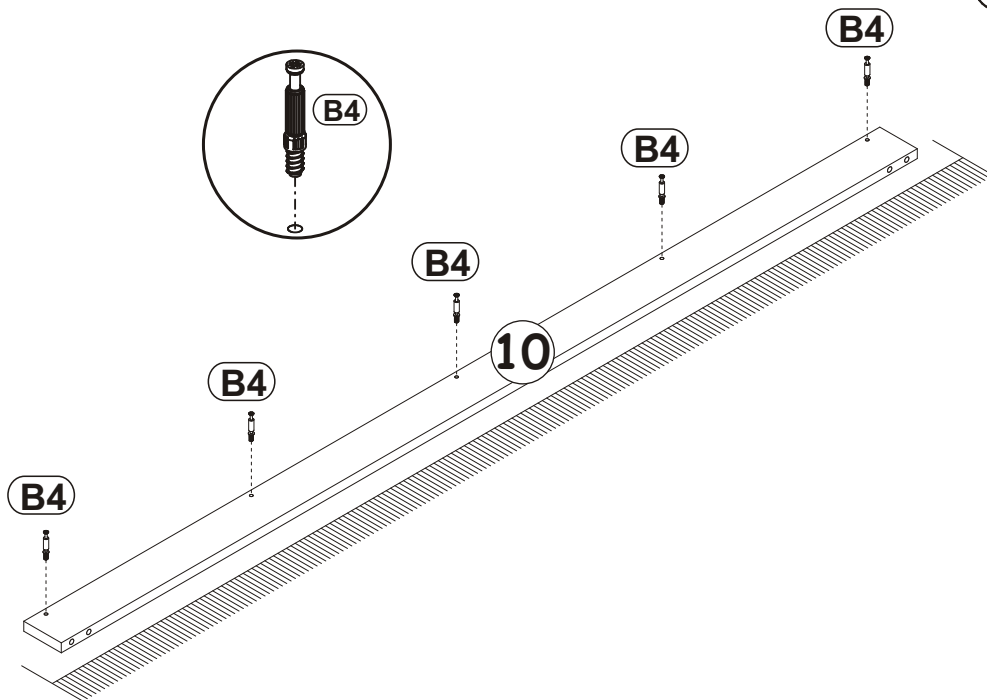

MILANO CARB CLASSIC WALL MOUNTED
FLOATING TV STAND

8

B4	
x6	

E2	
x3	H=0

9

B4	
x5