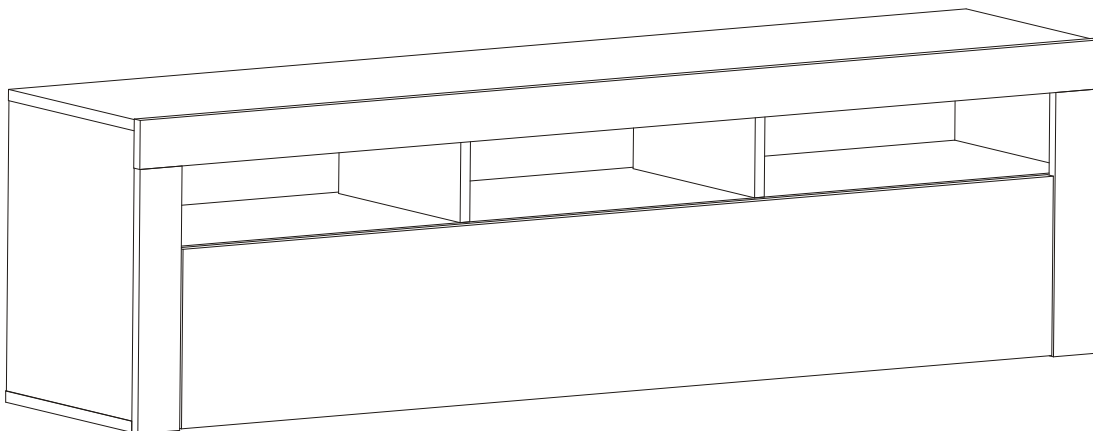

MILANO CARB CLASSIC WALL MOUNTED
FLOATING TV STAND

18

19

FLOOR STANDING OPTION ONLY!

20 - 21

WALL MOUNTED OPTION ONLY!

22 - 23

20 FLOOR STANDING OPTION ONLY!