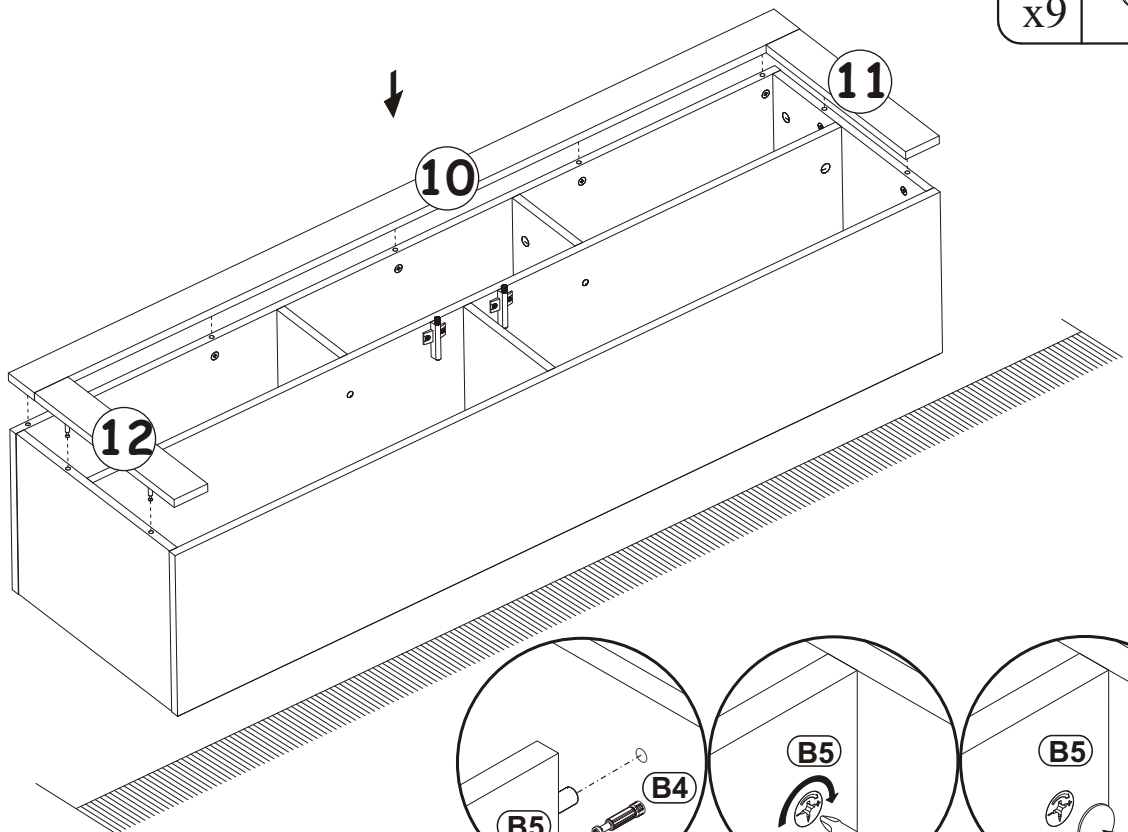

G5	
x14	

14

MILANO CARB CLASSIC WALL MOUNTED
FLOATING TV STAND

15

B3	Ø1/16" x 63/64"
x29	 Ø1,4x25

MILANO CARB CLASSIC WALL MOUNTED
FLOATING TV STAND

16

17