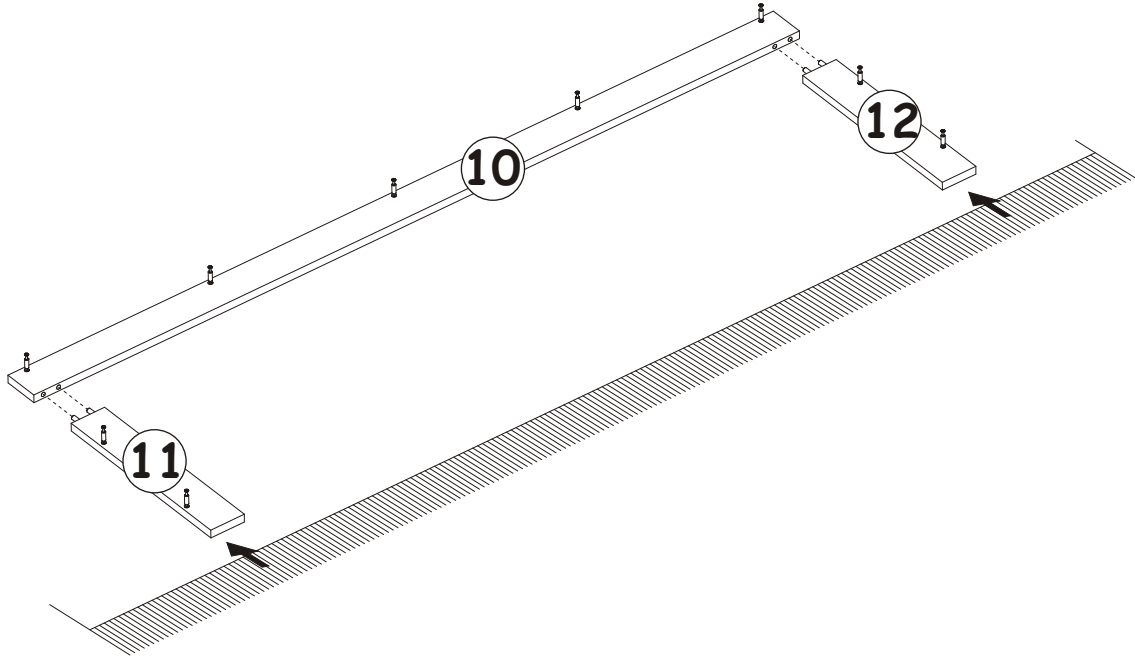

G5	
x14	

14

MILANO CARB CLASSIC WALL MOUNTED
FLOATING TV STAND

15

B3	Ø1/16" x 63/64"
x29	 Ø1,4x25

MILANO CARB CLASSIC WALL MOUNTED
FLOATING TV STAND

16

17