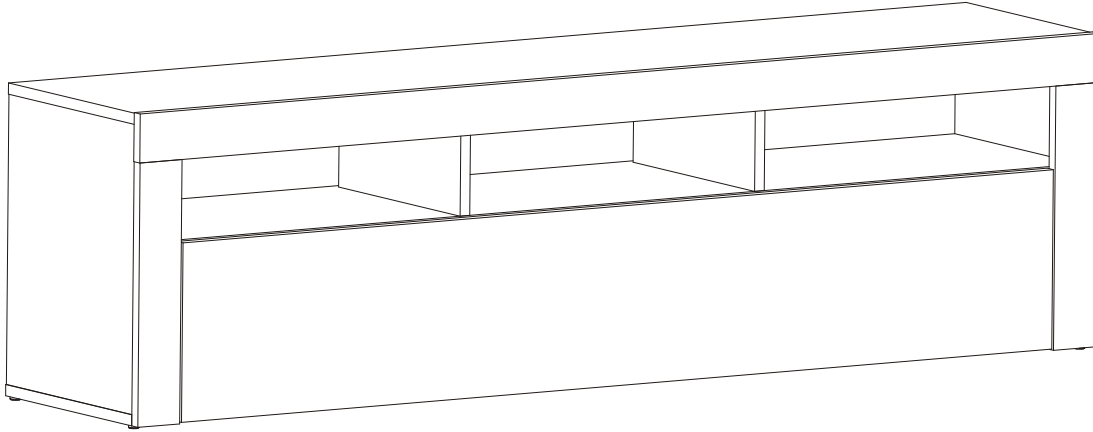

MILANO CARB CLASSIC WALL MOUNTED
FLOATING TV STAND

18

19

FLOOR STANDING OPTION ONLY!

20 - 21

WALL MOUNTED OPTION ONLY!

22 - 23

20 FLOOR STANDING OPTION ONLY!