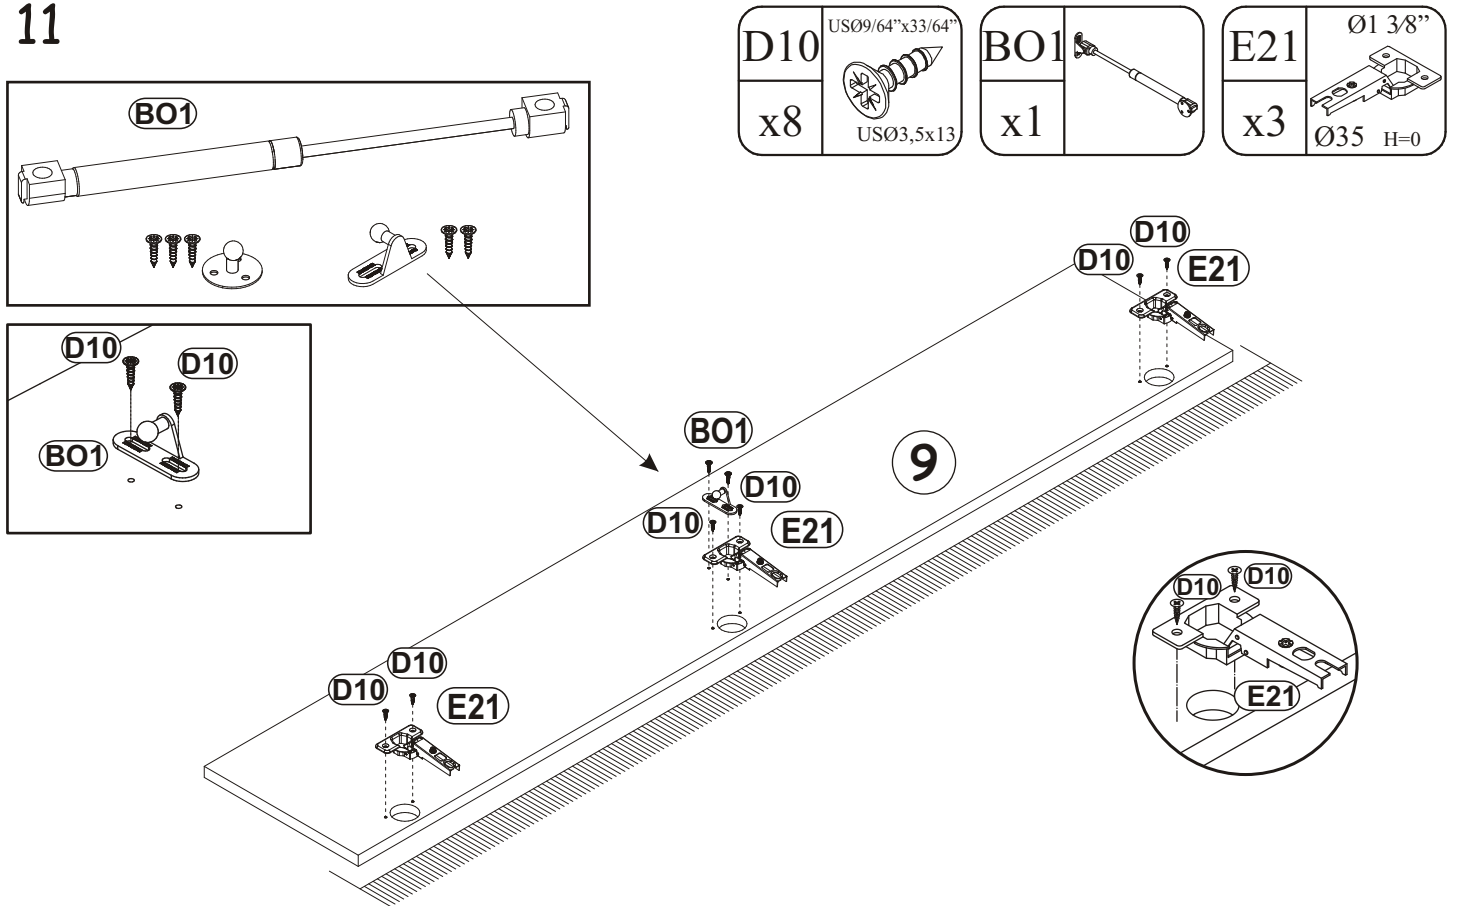

B4	
x5	

MILANO CARB CLASSIC WALL MOUNTED
FLOATING TV STAND

10

11

MILANO CARB CLASSIC WALL MOUNTED
FLOATING TV STAND

12

13

MILANO CARB CLASSIC WALL MOUNTED
FLOATING TV STAND

G5	
x14	

14

MILANO CARB CLASSIC WALL MOUNTED
FLOATING TV STAND

15

B3	Ø1/16" x 63/64"
x29	 Ø1,4x25

MILANO CARB CLASSIC WALL MOUNTED
FLOATING TV STAND

16

17