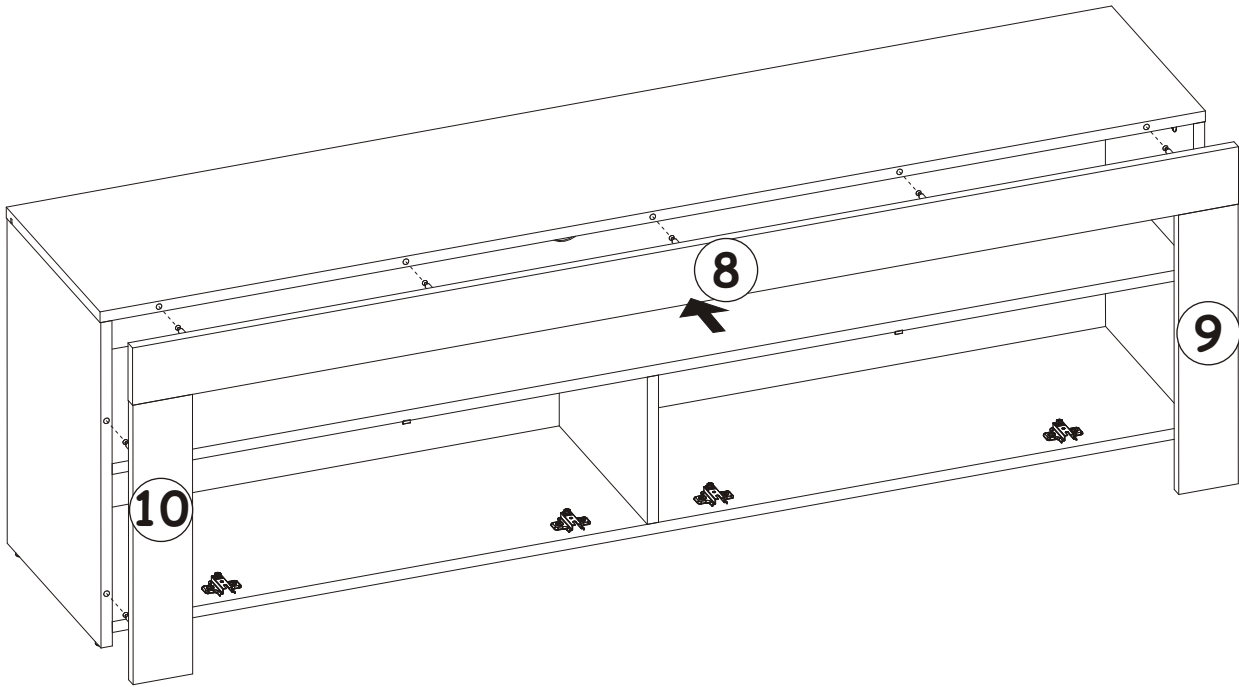

12

MILANO CARB CLASSIC TV STAND

13

UP13	UPØ1/8"x5/8"	I2		S1	
x18	UPØ3x16	x4		x14	

G16	
X8	

14

15

G5	
x9	