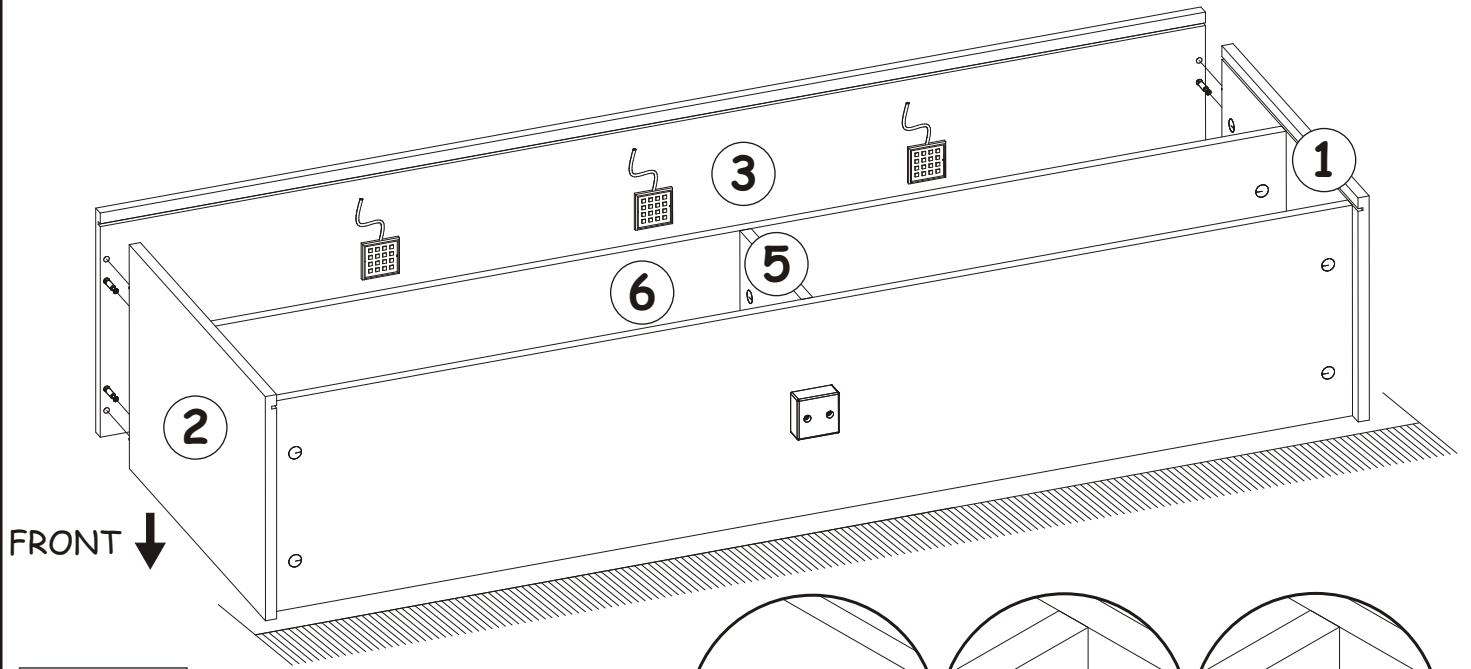

12

MILANO CARB CLASSIC TV STAND

13

UP13	UPØ1/8"x5/8"	I2		S1	
x18	UPØ3x16	x4		x14	

G16	
X8	

14

15

G5	
x9	