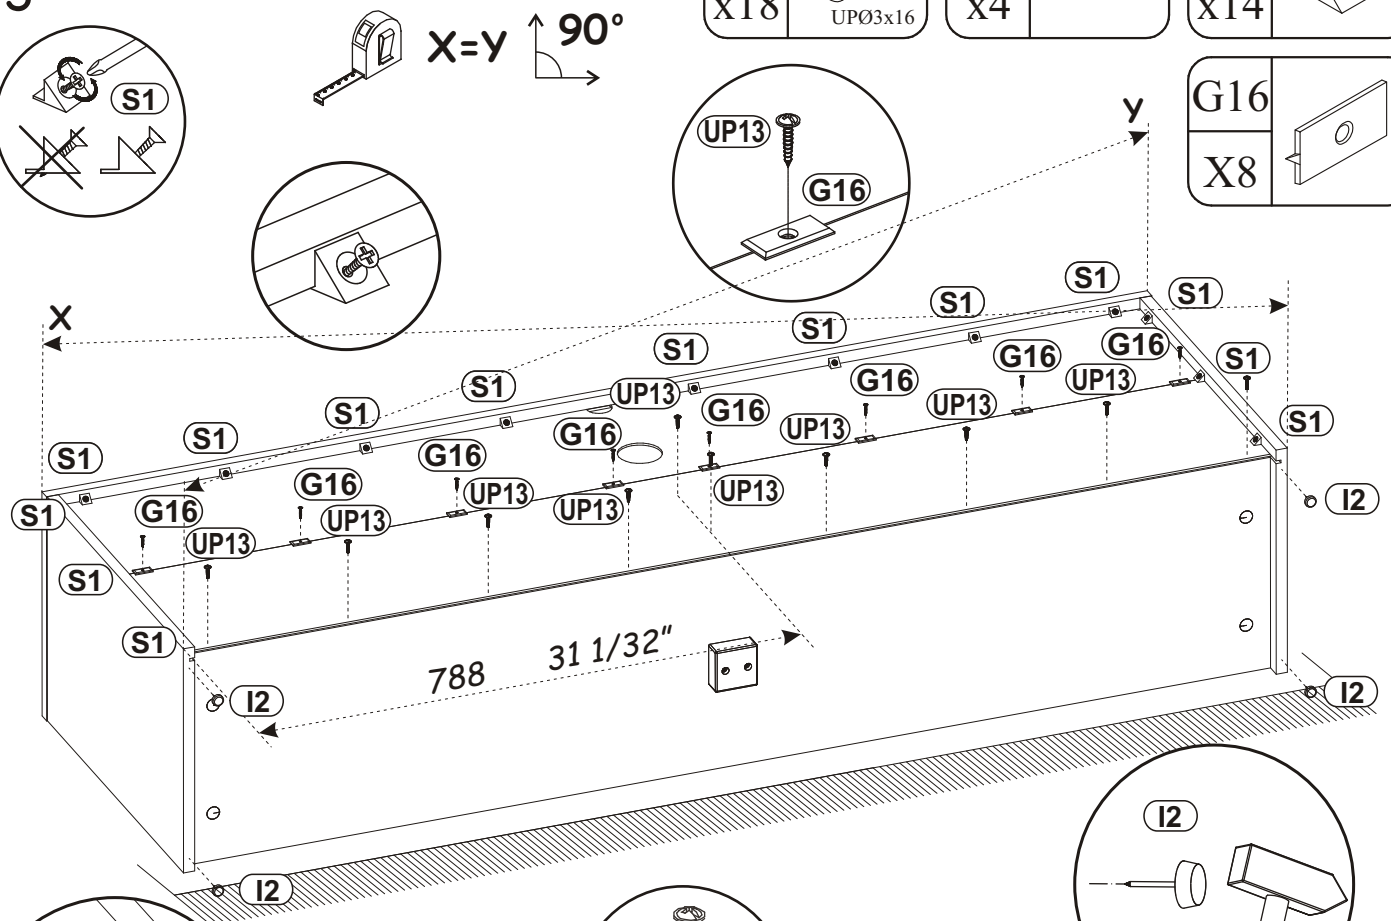

12

MILANO CARB CLASSIC TV STAND

13

UP13	UPØ1/8"x5/8"	I2		S1	
x18	UPØ3x16	x4		x14	

G16	
X8	

14

15

G5	
x9	