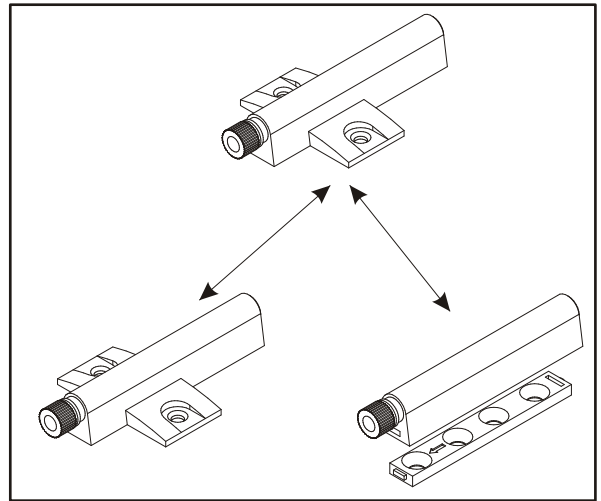

90 min

MILANO CARB CLASSIC TV STAND

MILANO CARB CLASSIC TV STAND

A1 x20	Ø5/16"x1 27/64" Ø8x36	T3/T5 x2		I2 x4		B4 x25		B5 x25	Ø19/32"x15/32" Ø15x12	G5 x25	
BO1 x2		S1 x14		D10 x22	US09/64"x33/64" USØ3,5x13	G16 x8		E21 x4	Ø1 3/8" Ø35 H=0	E2 x4	 H=0
G2 x1		ST3 x1	2 23/64"x2 23/64" x63/64" 60x60x25	D6 x2	US09/64"x13/16" USØ3,5x30	UP13 x18	UPØ1/8"x5/8" UPØ3x16	LZ3 x1		SQ x3	