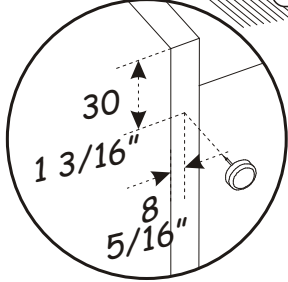

12

MILANO CARB CLASSIC TV STAND

13

UP13	UPØ1/8"x5/8"	I2		S1	
x18	UPØ3x16	x4		x14	

G16	
X8	

14

15

G5	
x9	