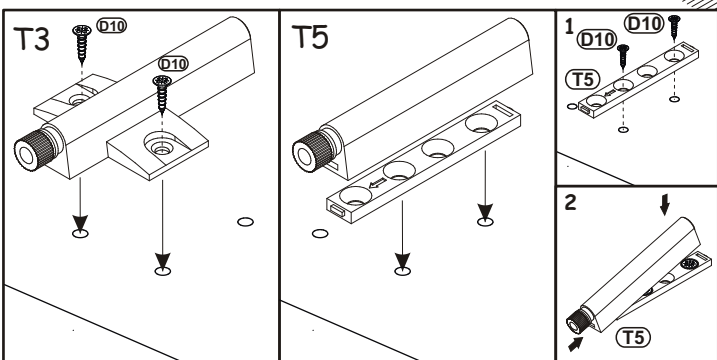

MILANO CARB CLASSIC TV STAND

5

T3/T5		D10	US09/64"x33/64"	B4	
x2		x4	US03,5x13	x2	

A1	05/16"x1 27/64"	B5	019/32"x15/32"
x4	Ø8x36	x4	Ø15x12

6

D10	US09/64"x33/64"	B01		A1	05/16"x1 27/64"	B5	019/32"x15/32"
x6	US03,5x13	x2		x4	Ø8x36	x4	Ø15x12