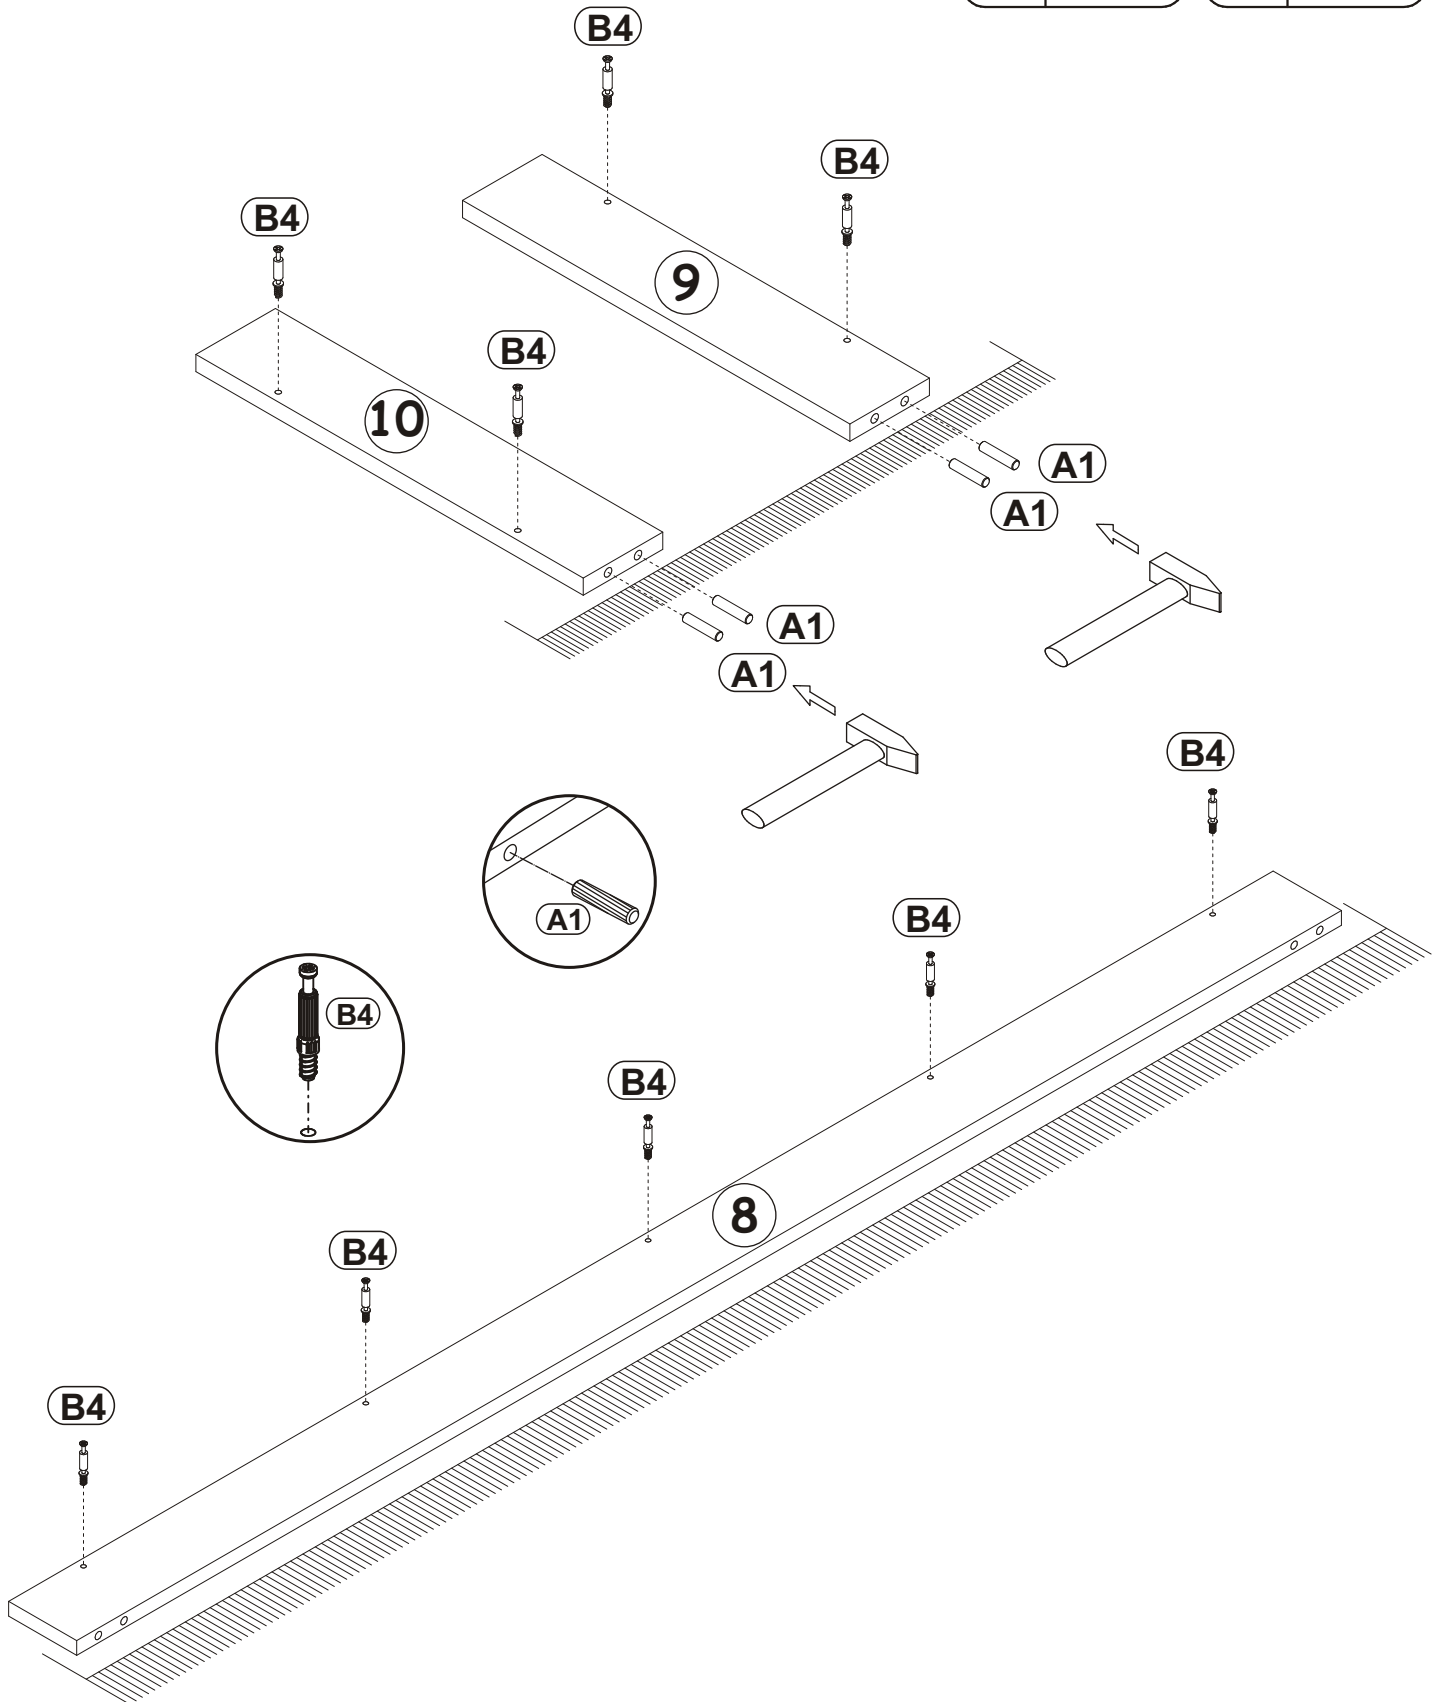

MILANO CARB CLASSIC TV STAND

5

T3/T5		D10	US09/64"x33/64"	B4	
x2		x4	US03,5x13	x2	

A1	05/16"x1 27/64"	B5	019/32"x15/32"
x4	Ø8x36	x4	Ø15x12

6

D10	US09/64"x33/64"	B01		A1	05/16"x1 27/64"	B5	019/32"x15/32"
x6	US03,5x13	x2		x4	Ø8x36	x4	Ø15x12

7

B4		A1	
x9		x4	Ø5/16"x1 27/64" Ø8x36

8

D10	US09/64"x33/64"
x12	US03,5x13

BO1	
x2	

E21	Ø1 3/8"
x4	Ø35 H=0

MILANO CARB CLASSIC TV STAND

G5