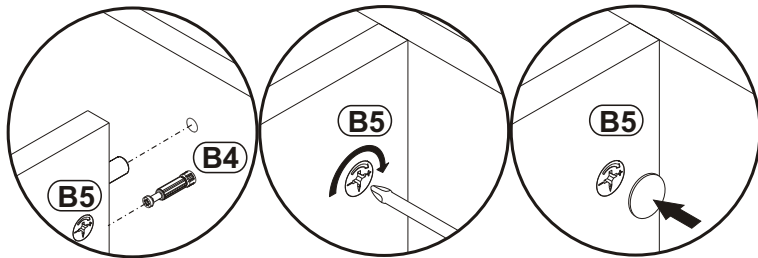

12

MILANO CARB CLASSIC TV STAND

13

UP13	UPØ1/8"x5/8"	I2		S1	
x18	UPØ3x16	x4		x14	

G16	
X8	

14

15

G5	
x9	