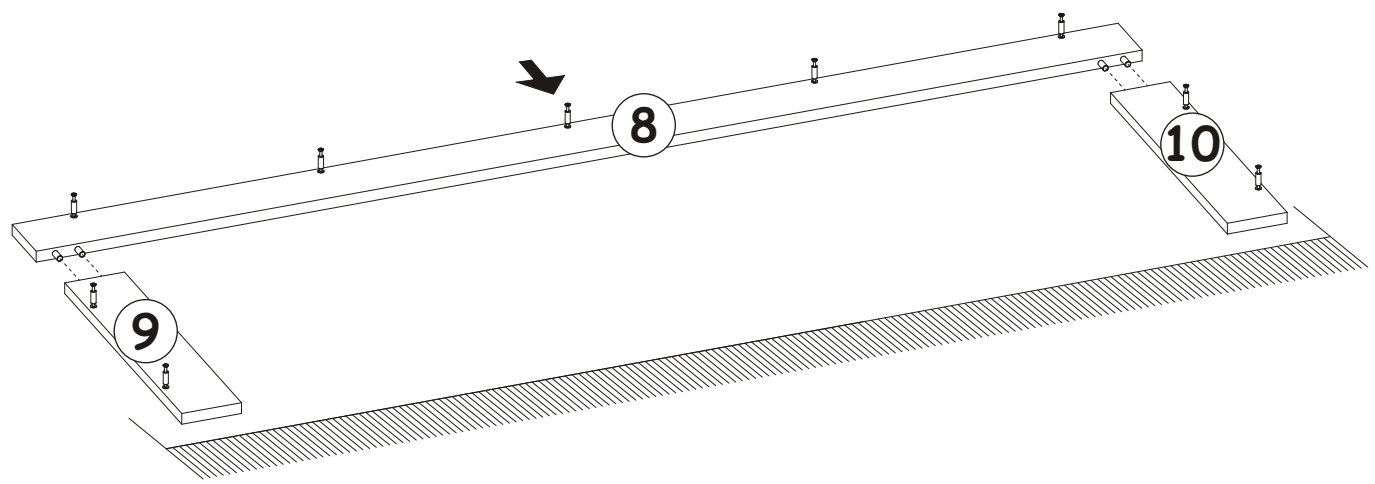

12

MILANO CARB CLASSIC TV STAND

13

UP13	UPØ1/8"x5/8"	I2		S1	
x18	UPØ3x16	x4		x14	

G16	
X8	

14

15

G5	
x9	