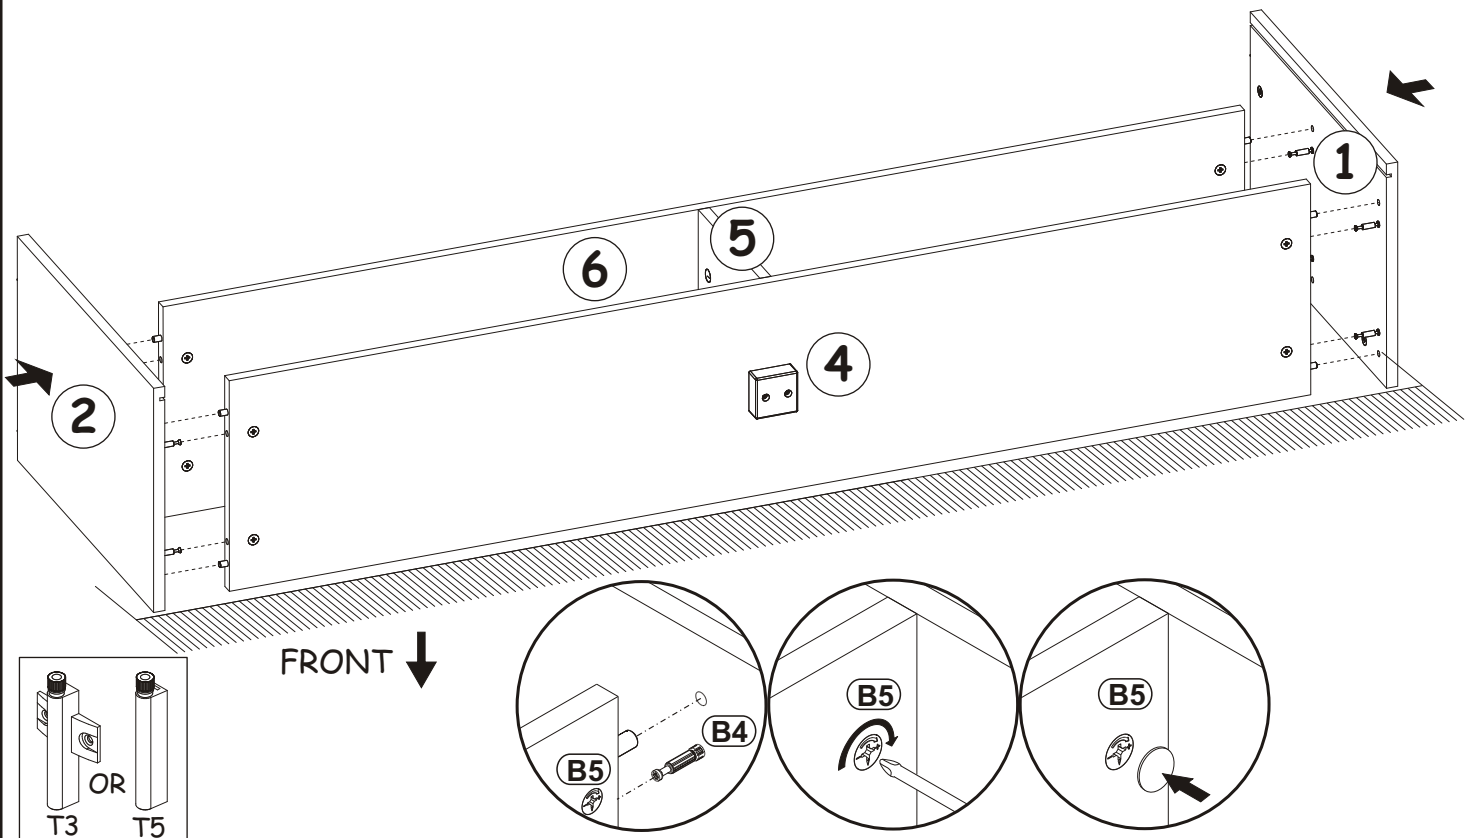

MILANO CARB CLASSIC TV STAND

G5

x4

9

10

G5

x8