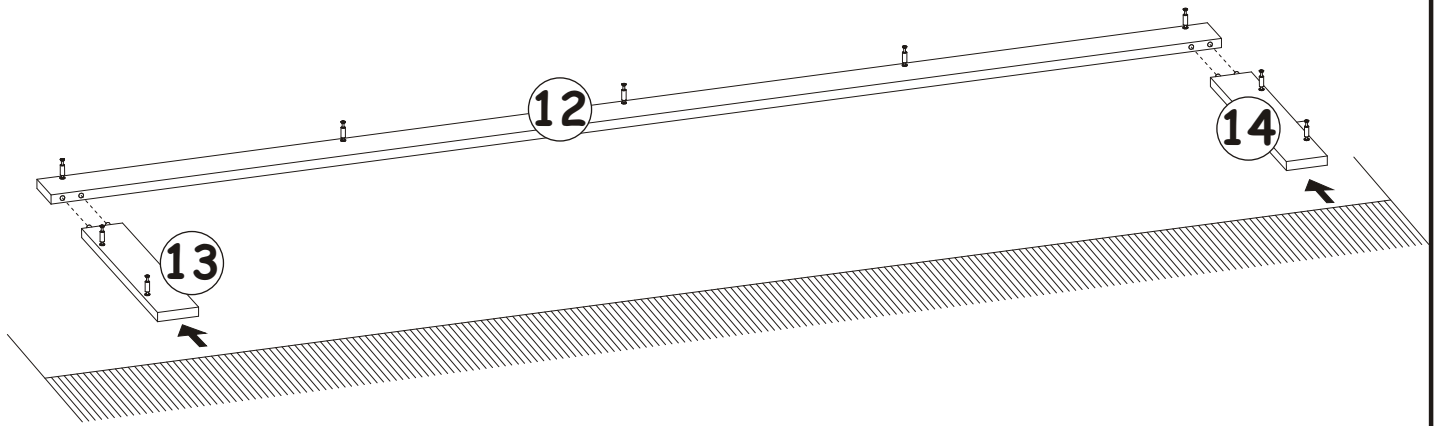

17

B3	Ø1/16" x 63/64"
x25	 Ø1,4x25

MILANO CARB 200 WALL MOUNTED
FLOATING TV STAND

18

19

MILANO CARB 200 WALL MOUNTED
FLOATING TV STAND

20

21