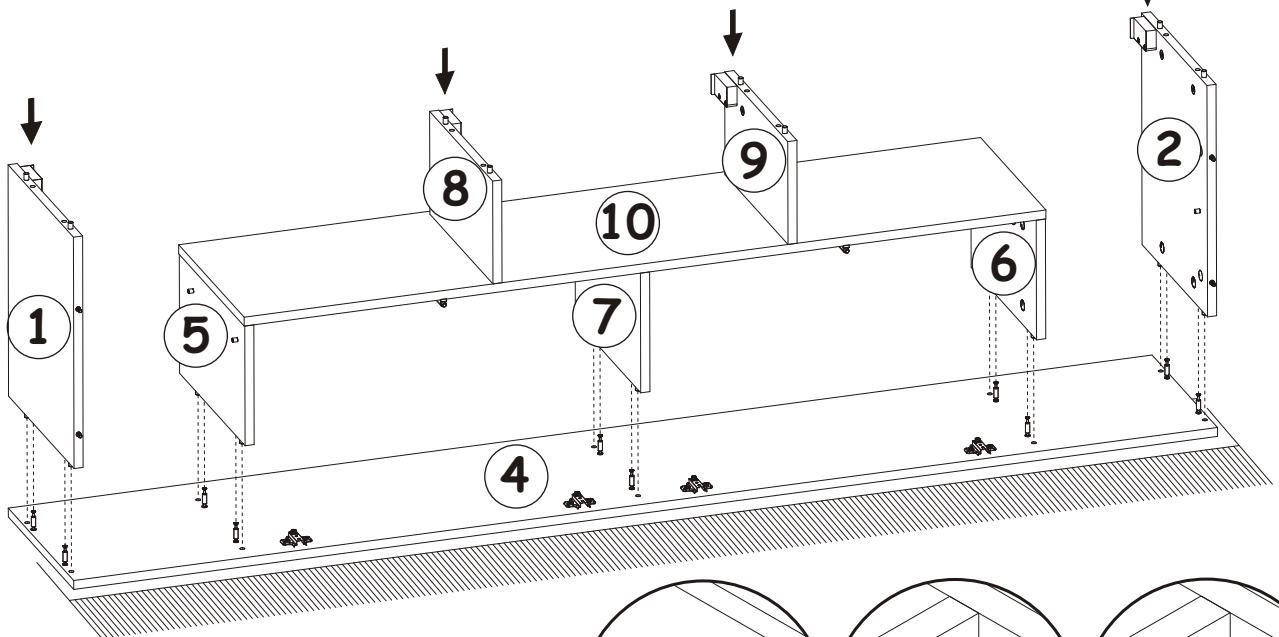

9

B5	Ø19/32"x15/32"	B4	
x5	Ø15x12	x8	

MILANO CARB 200 WALL MOUNTED
FLOATING TV STAND

10

E2		B4	
x4	H=0	x10	

11

B4		A1	
x4		x4	Ø5/16" x 1 27/64" Ø8x36

MILANO CARB 200 WALL MOUNTED
FLOATING TV STAND

12

13

MILANO CARB 200 WALL MOUNTED
FLOATING TV STAND

14

15

G5	
x8	

16

MILANO CARB 200 WALL MOUNTED
FLOATING TV STAND