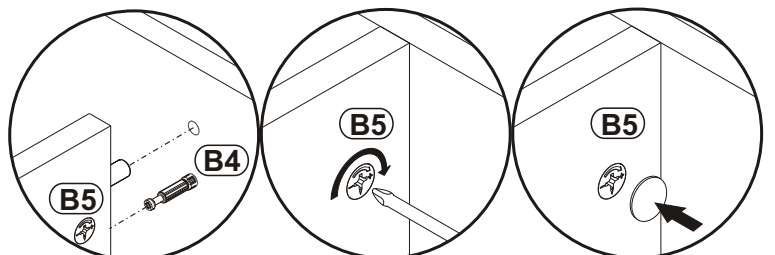

17

B3	Ø1/16" x 63/64"
x25	 Ø1,4x25

MILANO CARB 200 WALL MOUNTED
FLOATING TV STAND

18

19

MILANO CARB 200 WALL MOUNTED
FLOATING TV STAND

20

21