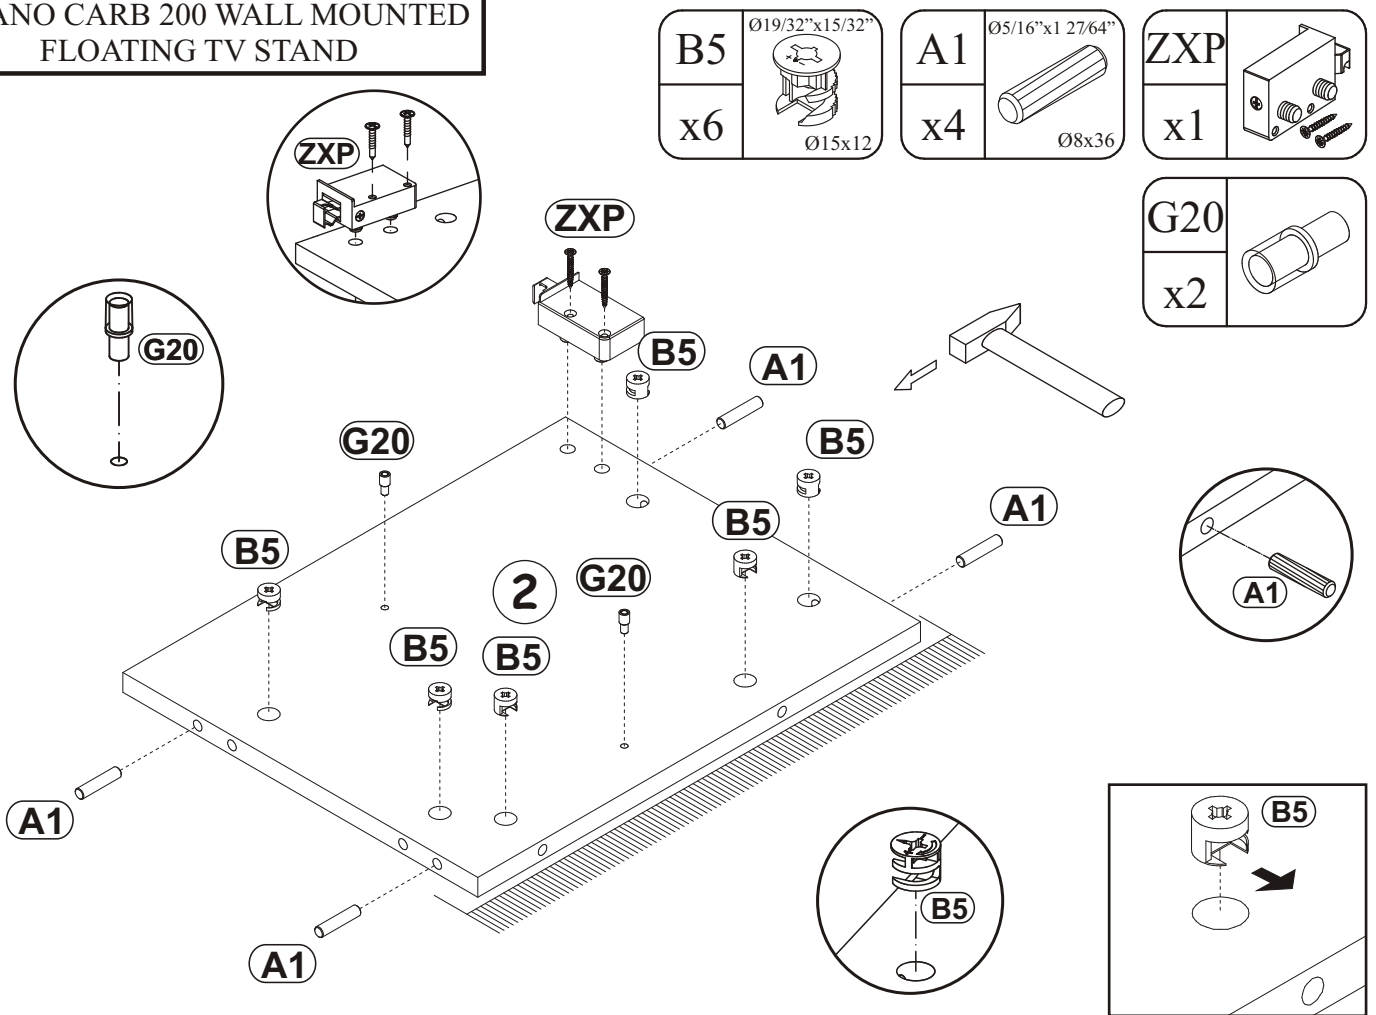

1

G20 x2	B5 x6 Ø19/32"x15/32" Ø15x12	A1 x4 Ø5/16"x1 27/64" Ø8x36	ZXL x1
-----------	--------------------------------------	--------------------------------------	-----------

MILANO CARB 200 WALL MOUNTED
FLOATING TV STAND

2

3

MILANO CARB 200 WALL MOUNTED
FLOATING TV STAND

4

B5	Ø19/32"x15/32"
x2	Ø15x12

A1	Ø5/16"x1 27/64"
x4	Ø8x36

ZXP	
x1	

5

B5	Ø19/32"x15/32"
x4	Ø15x12

A1	Ø5/16"x1 27/64"
x4	Ø8x36

MILANO CARB 200 WALL MOUNTED
FLOATING TV STAND

6

7

MILANO CARB 200 WALL MOUNTED
FLOATING TV STAND

8

D10	US09/64"x33/64"	T3/T5		B4	
x4	US03,5x13	x2		x6	

9

B5	Ø19/32"x15/32"	B4	
x5	Ø15x12	x8	

MILANO CARB 200 WALL MOUNTED
FLOATING TV STAND

10

E2		B4	
x4	H=0	x10	

11

B4		A1	
x4		x4	Ø5/16" x 1 27/64" Ø8x36

MILANO CARB 200 WALL MOUNTED
FLOATING TV STAND