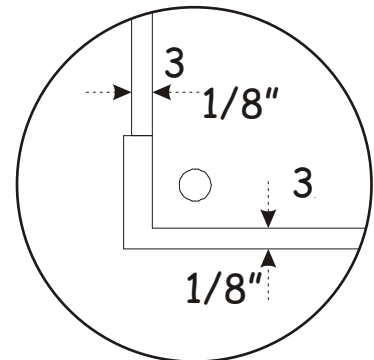

MILANO CARB 200 WALL MOUNTED
FLOATING TV STAND

17

B3	Ø1/16" x 63/64"
x25	 Ø1,4x25