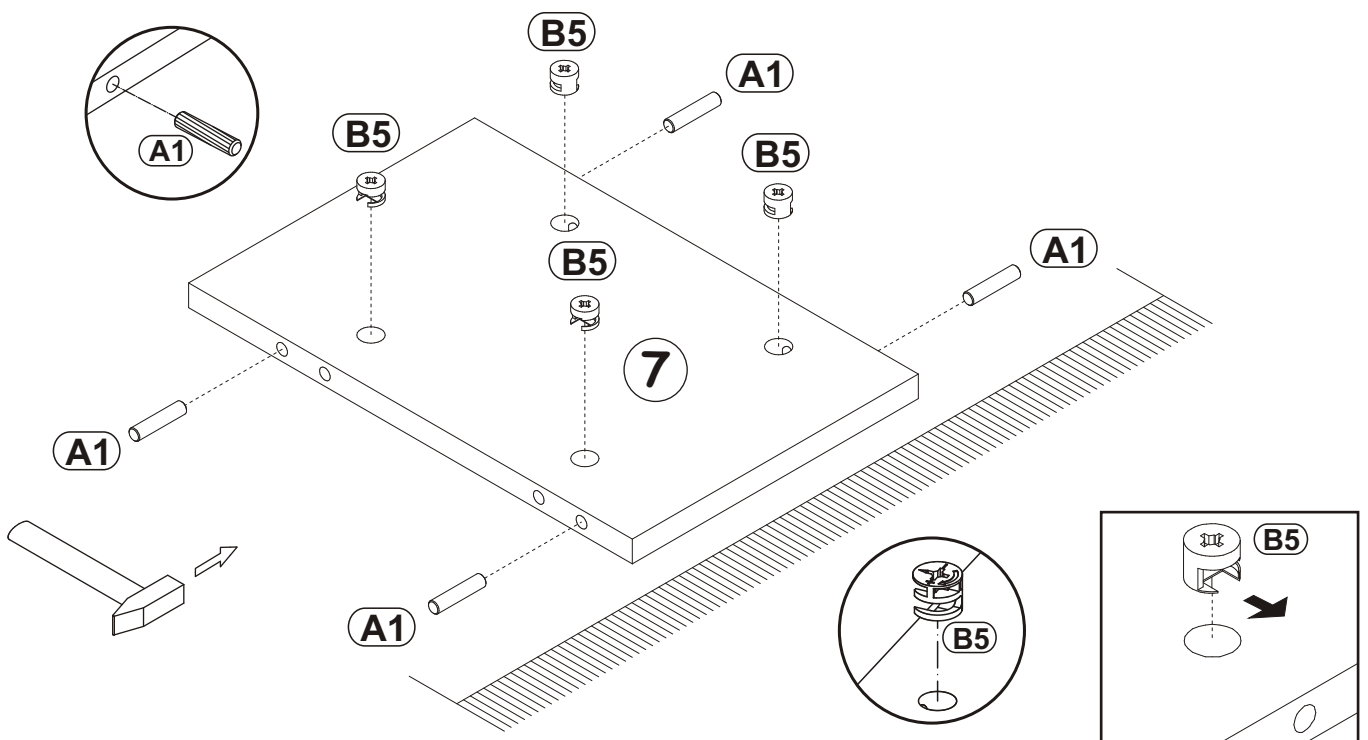

2

3

MILANO CARB 200 WALL MOUNTED
FLOATING TV STAND

4

B5	Ø19/32"x15/32"
x2	Ø15x12

A1	Ø5/16"x1 27/64"
x4	Ø8x36

ZXP	
x1	

5

B5	Ø19/32"x15/32"
x4	Ø15x12

A1	Ø5/16"x1 27/64"
x4	Ø8x36

MILANO CARB 200 WALL MOUNTED
FLOATING TV STAND

6

7

MILANO CARB 200 WALL MOUNTED
FLOATING TV STAND

8

D10	US09/64"x33/64"	T3/T5		B4	
x4	US03,5x13	x2		x6	

9

B5	Ø19/32"x15/32"	B4	
x5	Ø15x12	x8	

MILANO CARB 200 WALL MOUNTED
FLOATING TV STAND

10

E2		B4	
x4	H=0	x10	

11

B4		A1	
x4		x4	Ø5/16" x 1 27/64" Ø8x36

MILANO CARB 200 WALL MOUNTED
FLOATING TV STAND