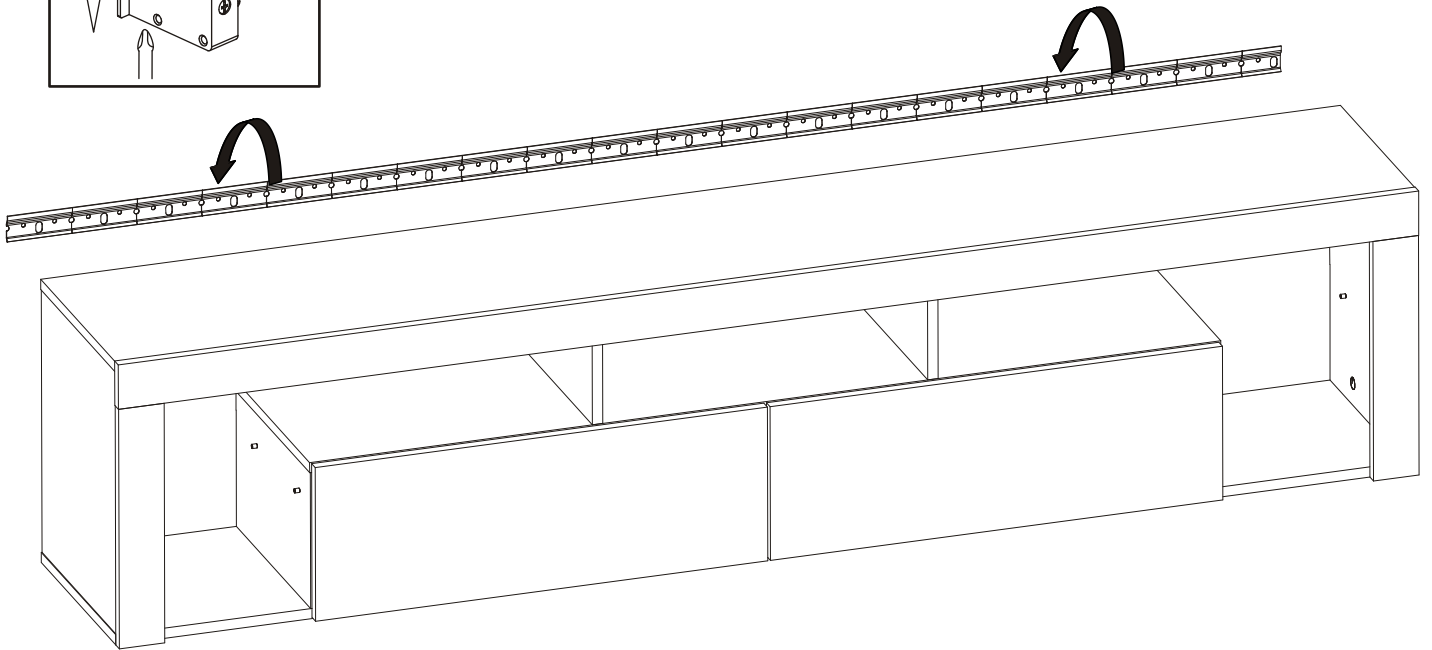

MILANO CARB 200 WALL MOUNTED
FLOATING TV STAND

SZ9	L=77 1/4"	KR5 SFXP	Ø 25/64" / 1 31/32 x 2 23/64
	L=1962 mm		Ø 10/50x60
x1		x6	

24 WALL MOUNTED OPTION ONLY!