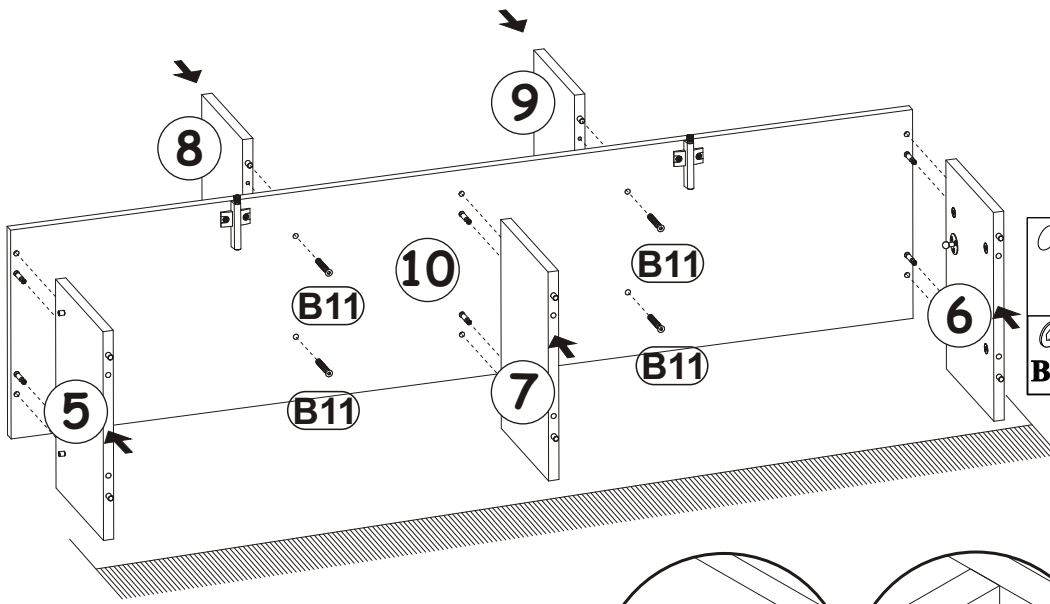

9

B5	Ø19/32"x15/32"	B4	
x5	Ø15x12	x8	

MILANO CARB 200 WALL MOUNTED
FLOATING TV STAND

10

E2		B4	
x4	H=0	x10	

11

B4		A1	
x4		x4	Ø5/16" x 1 27/64" Ø8x36

MILANO CARB 200 WALL MOUNTED
FLOATING TV STAND

12

13

MILANO CARB 200 WALL MOUNTED
FLOATING TV STAND

14

15

G5	
x8	

16

MILANO CARB 200 WALL MOUNTED
FLOATING TV STAND

17

B3	Ø1/16" x 63/64"
x25	 Ø1,4x25

MILANO CARB 200 WALL MOUNTED
FLOATING TV STAND

18

19

MILANO CARB 200 WALL MOUNTED
FLOATING TV STAND

20

21