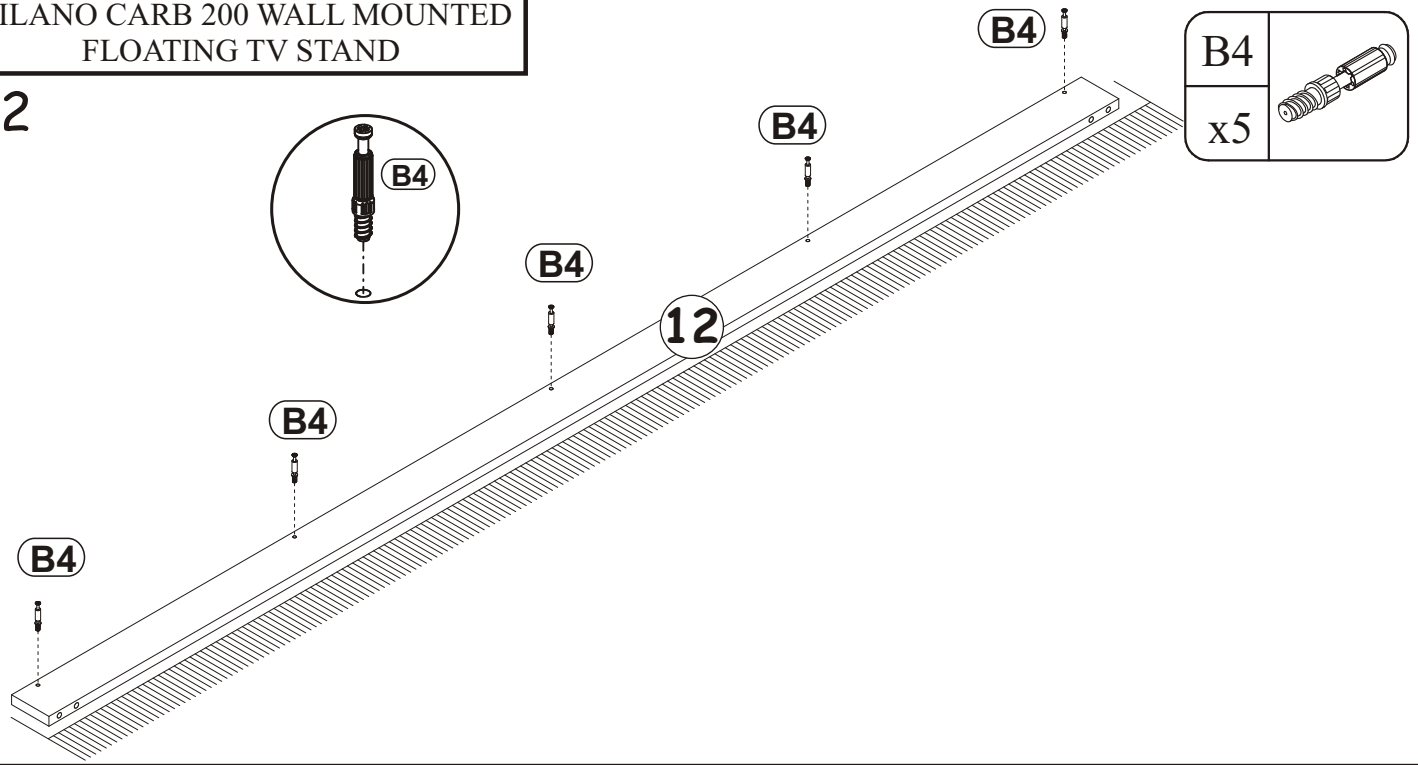

MILANO CARB 200 WALL MOUNTED
FLOATING TV STAND

12