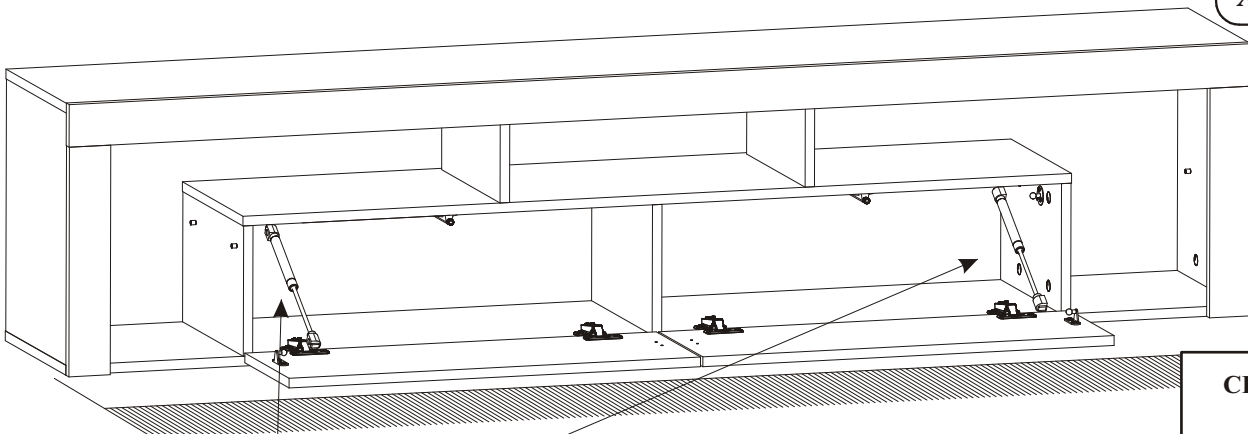

17

B3	Ø1/16" x 63/64"
x25	 Ø1,4x25

MILANO CARB 200 WALL MOUNTED
FLOATING TV STAND

18

19

MILANO CARB 200 WALL MOUNTED
FLOATING TV STAND

20

21