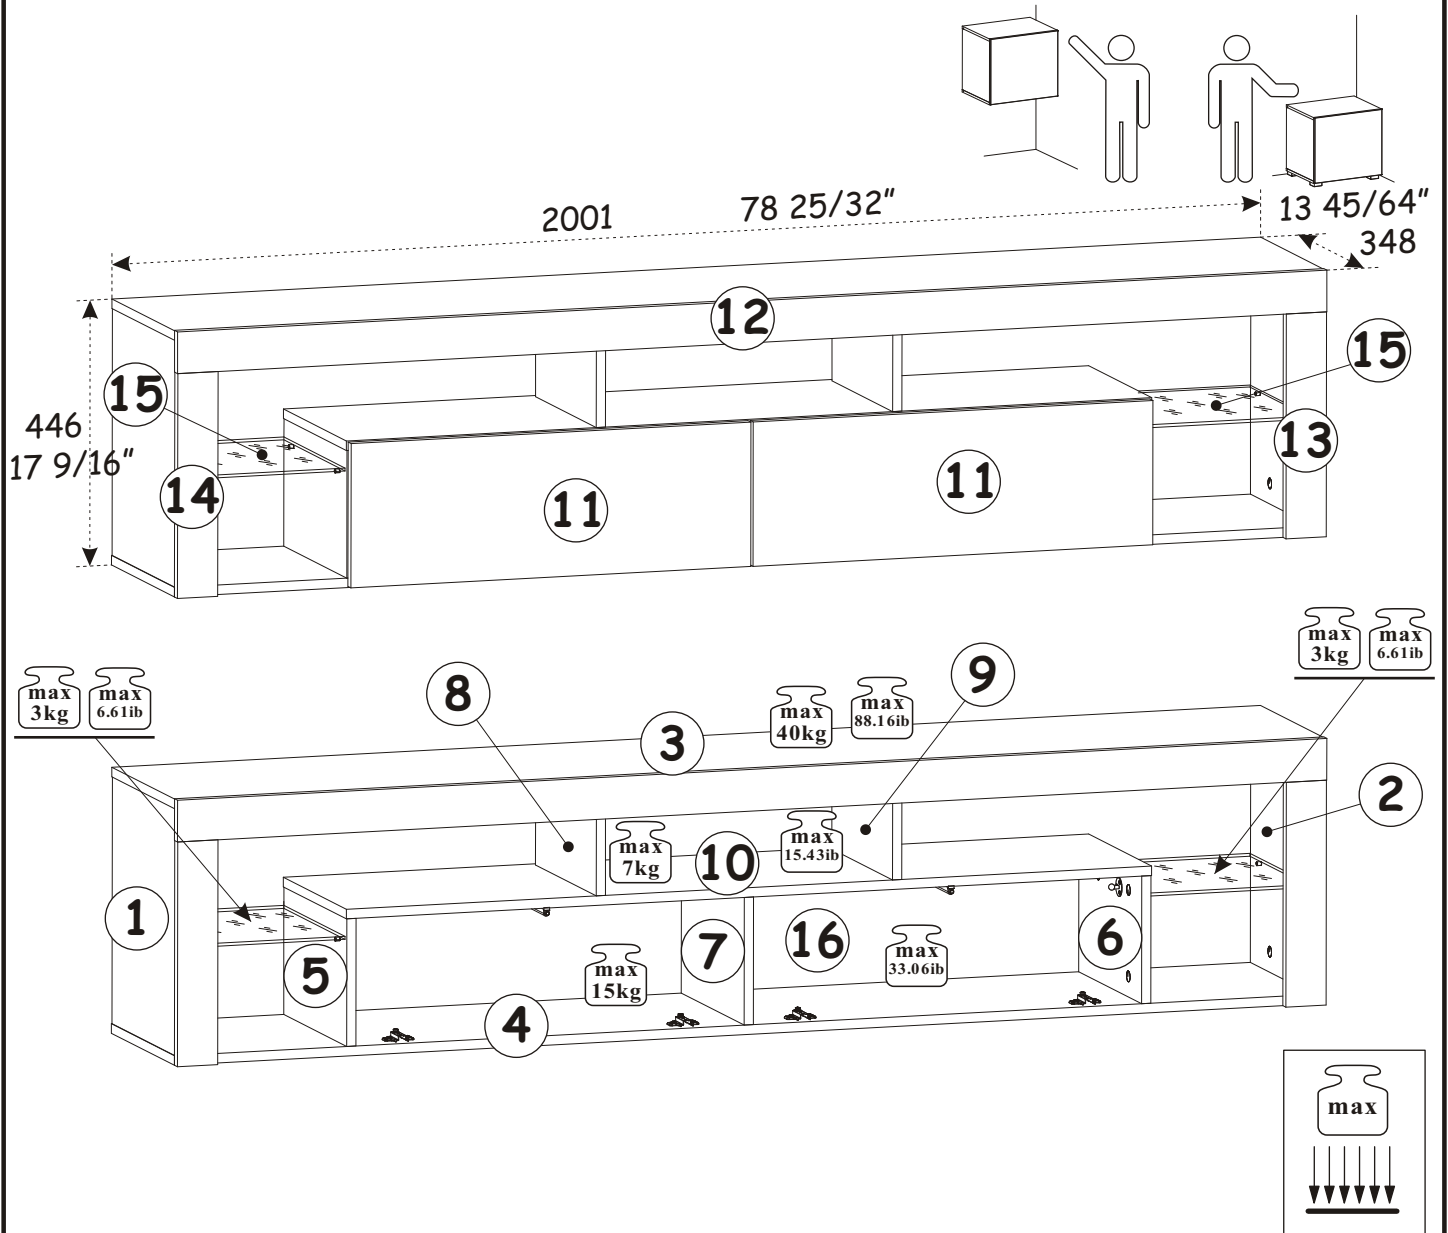

MILANO CARB 200 WALL MOUNTED FLOATING TV STAND

NO	Dim			Col.-No	Qty
1	414	332	16	1	1
2	414	332	16	1	1
3	2000	332	16	2	1
4	2000	332	16	2	1
5	214	332	16	1	1
6	214	332	16	1	1
7	214	332	16	2	1
8	184	320	16	1	1
9	184	320	16	1	1
10	1402	332	16	2	1
11	696	242	16	2	2
12	2001	70	18	2	1
13	377	70	18	2	1
14	377	70	18	2	1
15	282	322	5	1	2
16	1394	240	3	2	1

NO	Inch			Col.-No	Qty
1	16 3/16	13 5/64	5/8	1	1
2	16 3/16	13 5/64	5/8	1	1
3	78 47/64	13 5/64	5/8	2	1
4	78 47/64	13 5/64	5/8	2	1
5	8 27/64	13 5/64	5/8	1	1
6	8 27/64	13 5/64	5/8	1	1
7	8 27/64	13 5/64	5/8	2	1
8	7 1/4	12 19/32	5/8	1	1
9	7 1/4	12 19/32	5/8	1	1
10	55 13/64	13 5/64	5/8	2	1
11	27 13/32	9 17/32	5/8	2	2
12	78 25/32	2 3/4	45/64	2	1
13	14 27/32	2 3/4	45/64	2	1
14	14 27/32	2 3/4	45/64	2	1
15	11 7/64	12 43/64	13/64	1	2
16	54 7/8	9 29/64	1/8	2	1

120 min