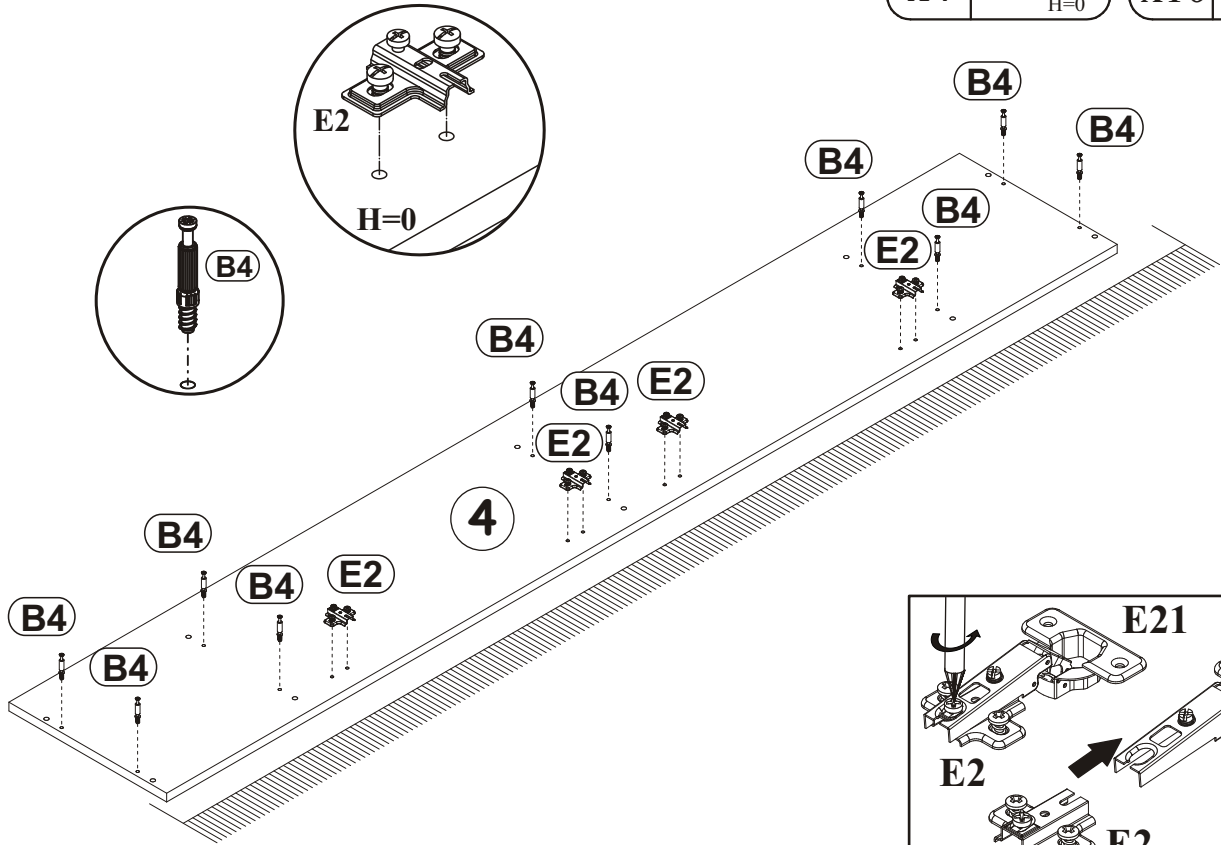

9

B5	Ø19/32"x15/32"	B4	
x5	Ø15x12	x8	

MILANO CARB 200 WALL MOUNTED
FLOATING TV STAND

10

E2		B4	
x4	H=0	x10	

11

B4		A1	
x4		x4	Ø5/16" x 1 27/64" Ø8x36

MILANO CARB 200 WALL MOUNTED
FLOATING TV STAND