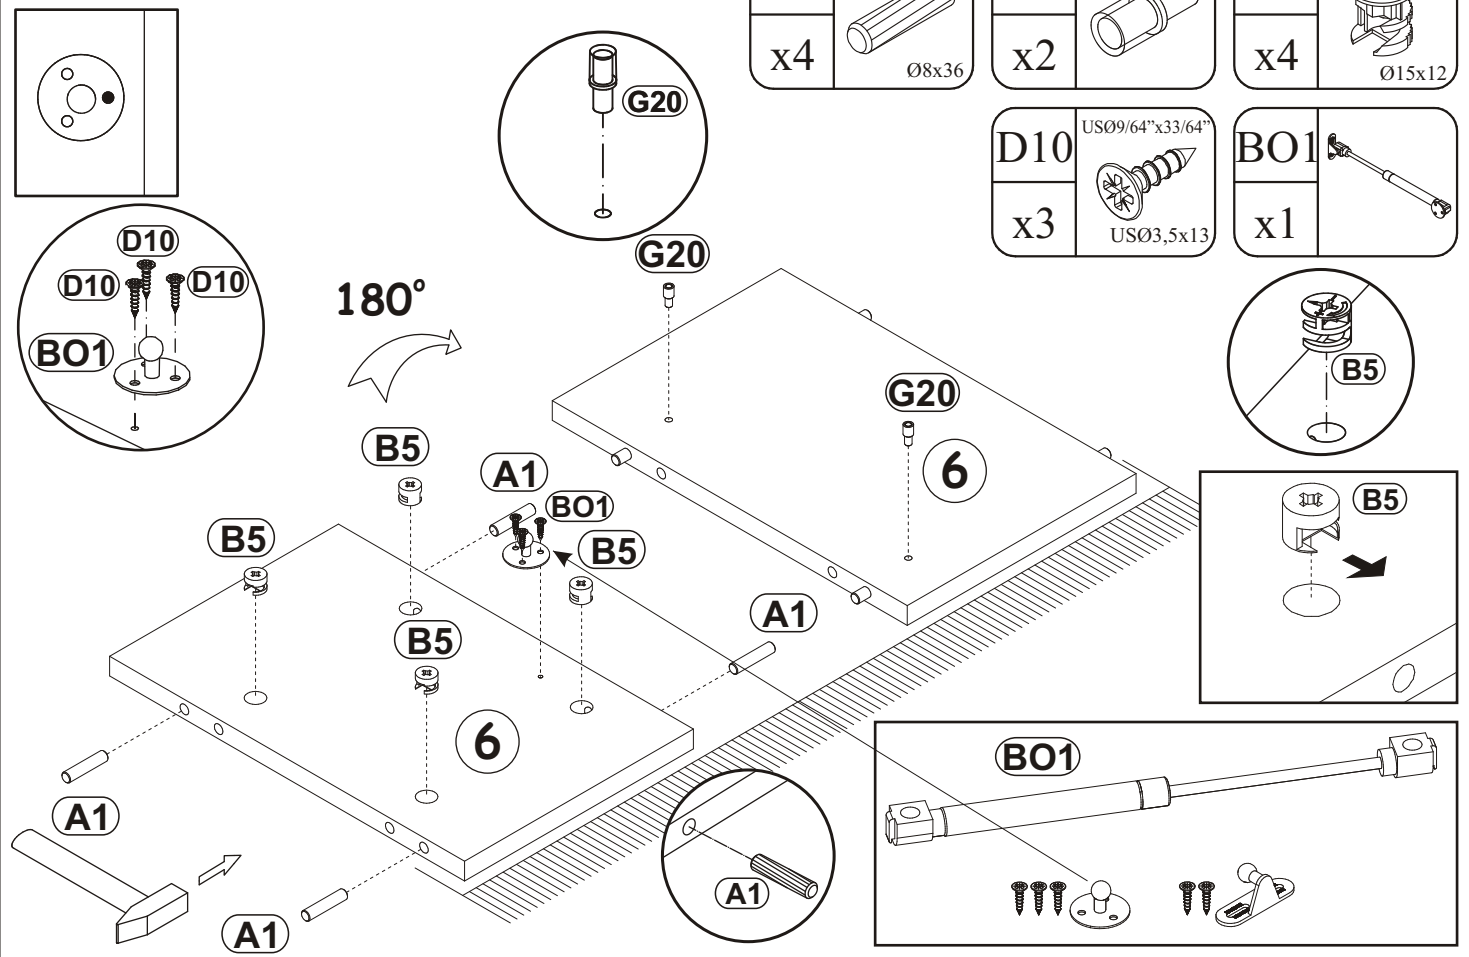

2

3

MILANO CARB 200 WALL MOUNTED
FLOATING TV STAND

4

B5	Ø19/32"x15/32"
x2	Ø15x12

A1	Ø5/16"x1 27/64"
x4	Ø8x36

ZXP	
x1	

5

B5	Ø19/32"x15/32"
x4	Ø15x12

A1	Ø5/16"x1 27/64"
x4	Ø8x36

MILANO CARB 200 WALL MOUNTED
FLOATING TV STAND

6

7

MILANO CARB 200 WALL MOUNTED
FLOATING TV STAND

8

D10	US09/64"x33/64"	T3/T5		B4	
x4	US03,5x13	x2		x6	

9

B5	Ø19/32"x15/32"	B4	
x5	Ø15x12	x8	

MILANO CARB 200 WALL MOUNTED
FLOATING TV STAND

10

E2		B4	
x4	H=0	x10	

11

B4		A1	
x4		x4	Ø5/16" x 1 27/64" Ø8x36

MILANO CARB 200 WALL MOUNTED
FLOATING TV STAND