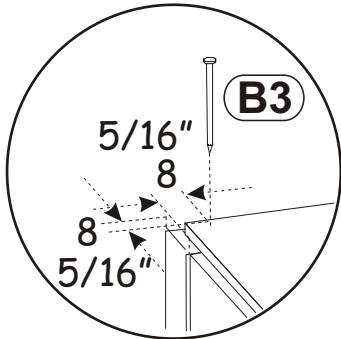

MILANO CARB 200 WALL MOUNTED
FLOATING TV STAND

17

B3	Ø1/16" x 63/64"
x25	 Ø1,4x25