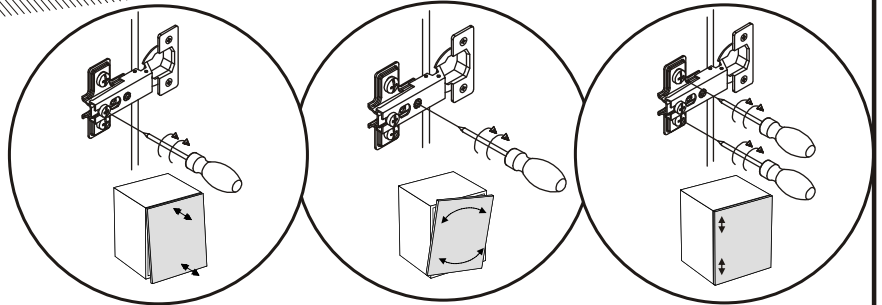

17

B3	Ø1/16" x 63/64"
x25	 Ø1,4x25

MILANO CARB 200 WALL MOUNTED
FLOATING TV STAND

18

19

MILANO CARB 200 WALL MOUNTED
FLOATING TV STAND

20

21