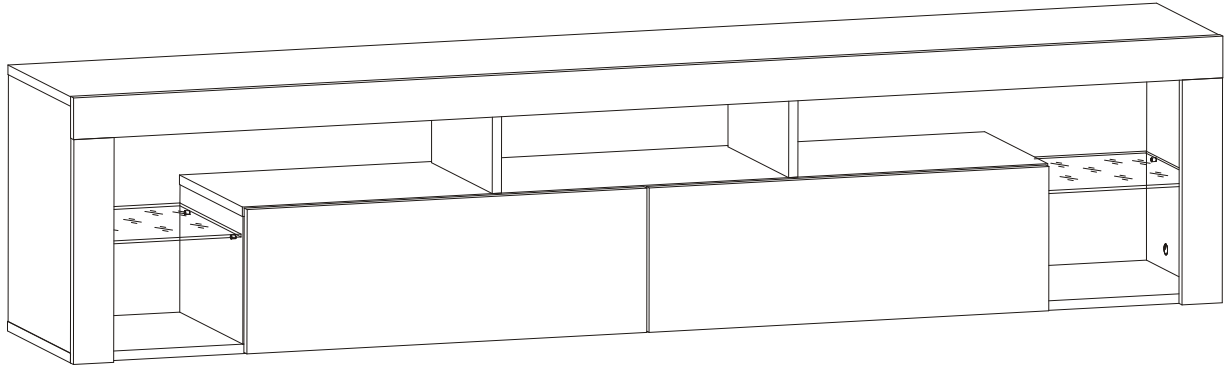

FLOOR STANDING OPTION ONLY!

22 - 23