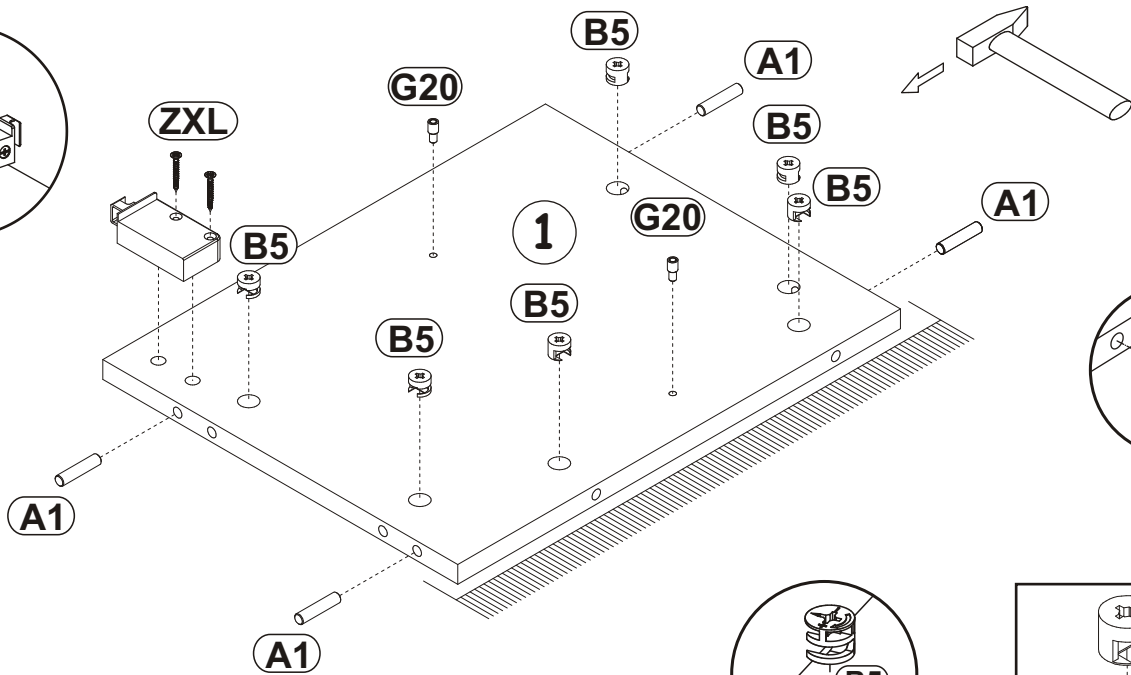

120 min

MILANO CARB 200 WALL MOUNTED
FLOATING TV STAND

MILANO CARB 200 WALL MOUNTED
FLOATING TV STAND

A1 x32 Ø5/16"x1 27/64"	B11 x4 Ø9/32"x1 31/32" Ø7x50	G4 x4	B4 x33	B5 x33 Ø19/32"x15/32" Ø15x12	G5 x33
ZXL x2	ZXP x2	G20 x8	T3/T5 x2	E21 x4 Ø1 3/8" Ø35 H=0	E2 x4 H=0
SZ9 x1 L=77 1/4" L=1962 mm	KR5 SFXP x6 Ø 25/64"/1 31/32" x2 23/64" Ø10/50x60	D10 x22 USØ9/64"x33/64" USØ3,5x13	B3 x25 Ø1/16"x63/64" Ø1,4x25	LZ3 x1	LED x2
G2 x1	BO1 x2	I2 x7			

1

G20 x2	B5 x6 Ø19/32"x15/32" Ø15x12	A1 x4 Ø5/16"x1 27/64" Ø8x36	ZXL x1
-----------	--------------------------------------	--------------------------------------	-----------

MILANO CARB 200 WALL MOUNTED
FLOATING TV STAND

9

B5	Ø19/32"x15/32"	B4	
x5	Ø15x12	x8	

MILANO CARB 200 WALL MOUNTED
FLOATING TV STAND

10

E2		B4	
x4	H=0	x10	

11

B4		A1	
x4		x4	Ø5/16" x 1 27/64" Ø8x36

MILANO CARB 200 WALL MOUNTED
FLOATING TV STAND