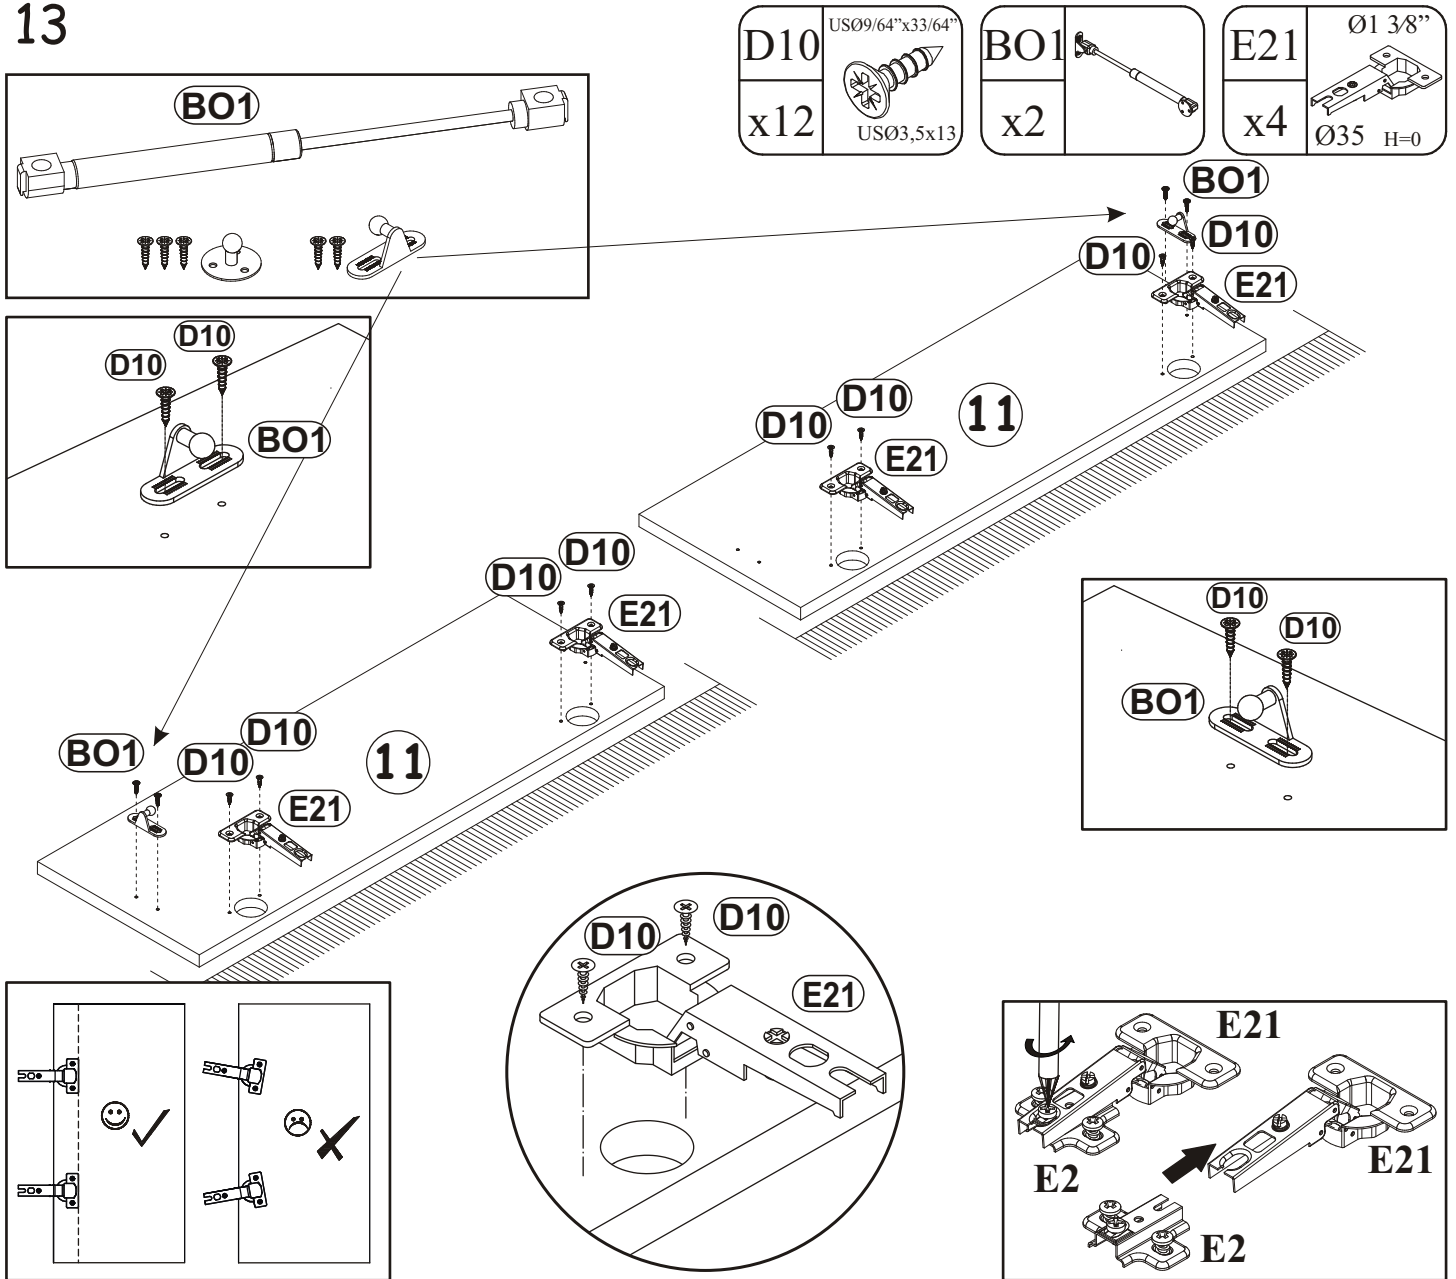

MILANO CARB 200 WALL MOUNTED
FLOATING TV STAND

12

13