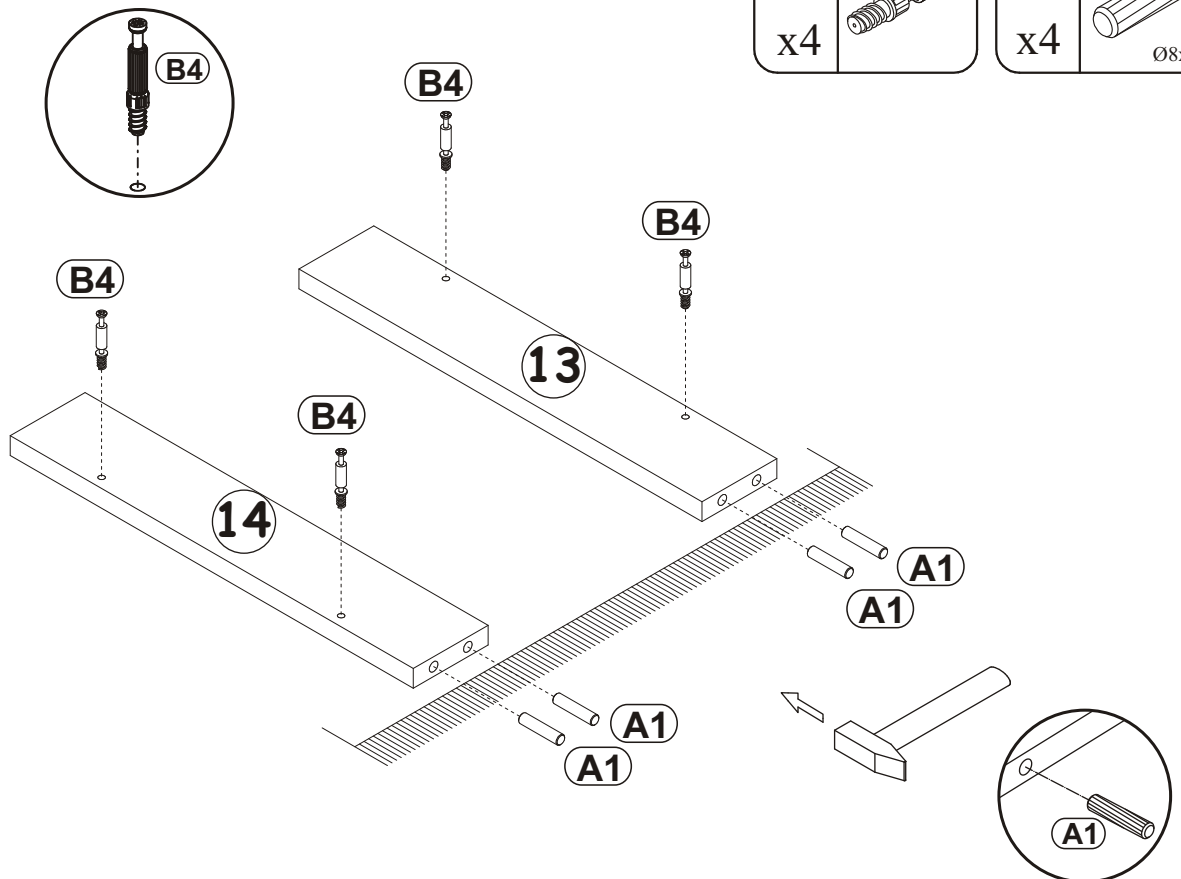

9

B5	Ø19/32"x15/32"	B4	
x5	Ø15x12	x8	

MILANO CARB 200 WALL MOUNTED
FLOATING TV STAND

10

E2		B4	
x4	H=0	x10	

11

B4		A1	
x4		x4	Ø5/16" x 1 27/64" Ø8x36

MILANO CARB 200 WALL MOUNTED
FLOATING TV STAND