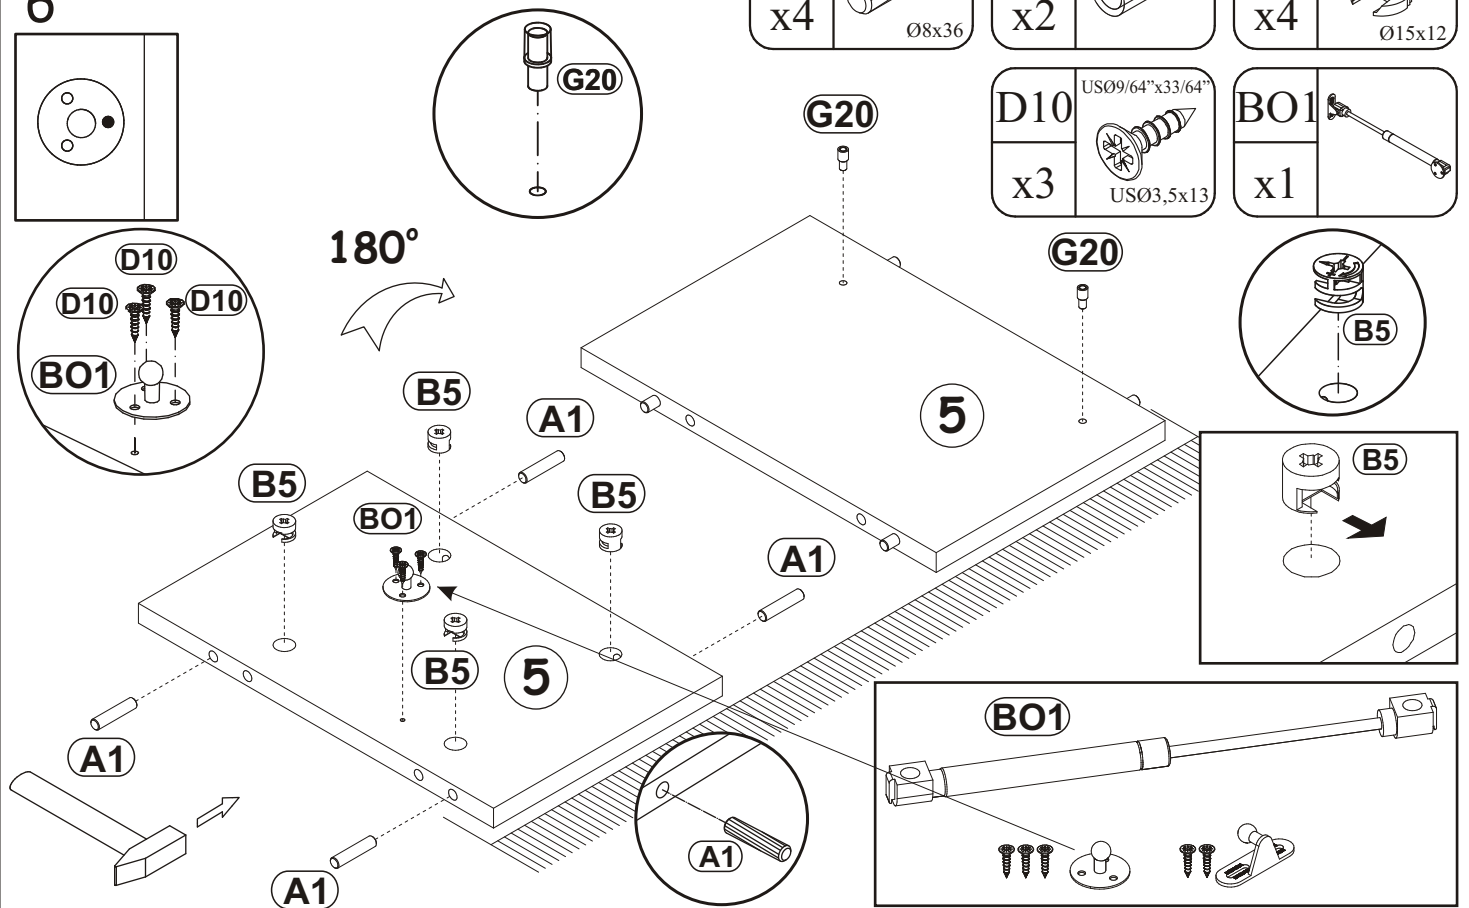

1

G20 x2	B5 x6 Ø19/32"x15/32" Ø15x12	A1 x4 Ø5/16"x1 27/64" Ø8x36	ZXL x1
-----------	--------------------------------------	--------------------------------------	-----------

MILANO CARB 200 WALL MOUNTED
FLOATING TV STAND

2

3

MILANO CARB 200 WALL MOUNTED
FLOATING TV STAND

4

B5	Ø19/32"x15/32"
x2	Ø15x12

A1	Ø5/16"x1 27/64"
x4	Ø8x36

ZXP	
x1	

5

B5	Ø19/32"x15/32"
x4	Ø15x12

A1	Ø5/16"x1 27/64"
x4	Ø8x36

MILANO CARB 200 WALL MOUNTED
FLOATING TV STAND

6

7

MILANO CARB 200 WALL MOUNTED
FLOATING TV STAND

8

D10	US09/64"x33/64"	T3/T5		B4	
x4	US03,5x13	x2		x6	

9

B5	Ø19/32"x15/32"	B4	
x5	Ø15x12	x8	

MILANO CARB 200 WALL MOUNTED
FLOATING TV STAND

10

E2		B4	
x4	H=0	x10	

11

B4		A1	
x4		x4	Ø5/16" x 1 27/64" Ø8x36

MILANO CARB 200 WALL MOUNTED
FLOATING TV STAND