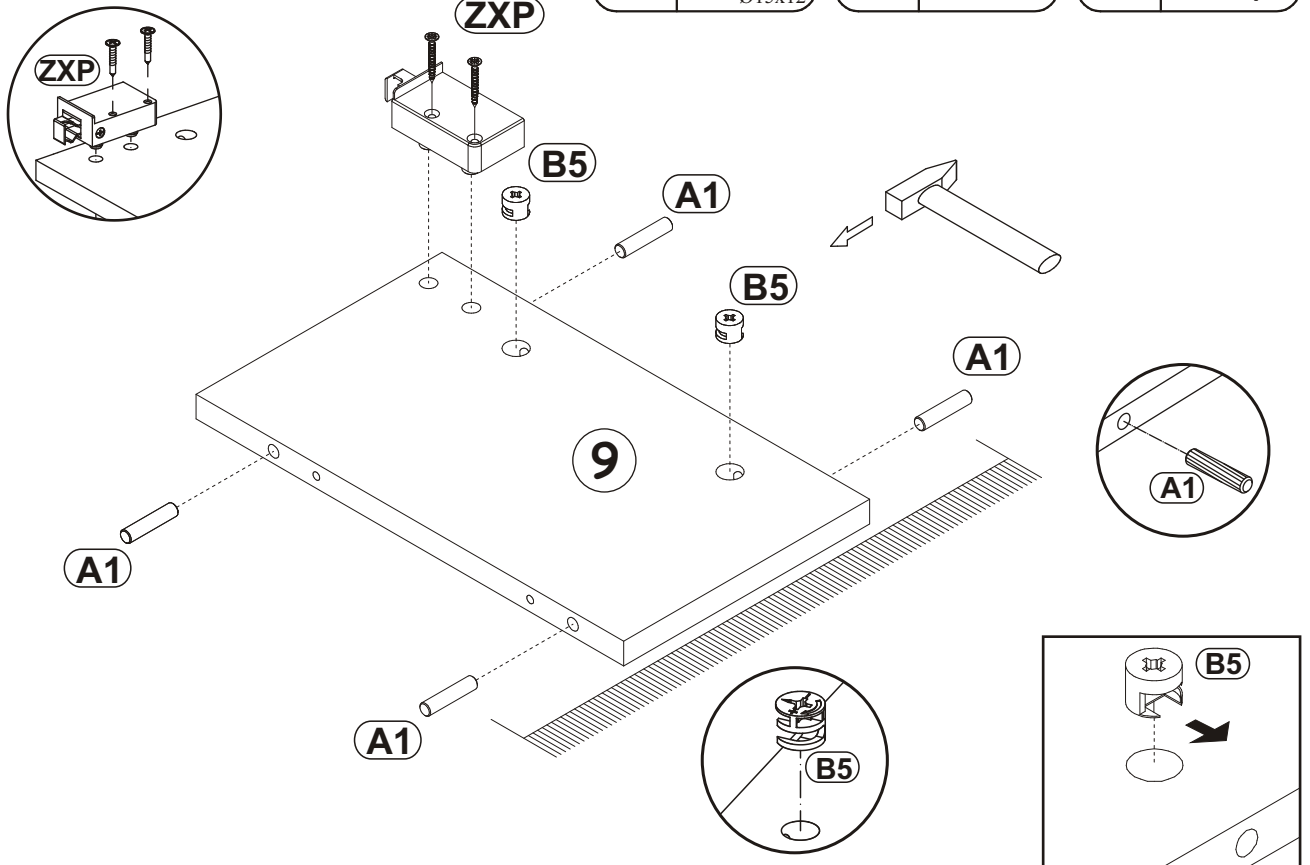

2

3

MILANO CARB 200 WALL MOUNTED
FLOATING TV STAND

4

B5	Ø19/32"x15/32"
x2	Ø15x12

A1	Ø5/16"x1 27/64"
x4	Ø8x36

ZXP	
x1	

5

B5	Ø19/32"x15/32"
x4	Ø15x12

A1	Ø5/16"x1 27/64"
x4	Ø8x36

MILANO CARB 200 WALL MOUNTED
FLOATING TV STAND

6

7

MILANO CARB 200 WALL MOUNTED
FLOATING TV STAND

8

D10	US09/64"x33/64"	T3/T5		B4	
x4	US03,5x13	x2		x6	

9

B5	Ø19/32"x15/32"	B4	
x5	Ø15x12	x8	

MILANO CARB 200 WALL MOUNTED
FLOATING TV STAND

10

E2		B4	
x4	H=0	x10	

11

B4		A1	
x4		x4	Ø5/16" x 1 27/64" Ø8x36

MILANO CARB 200 WALL MOUNTED
FLOATING TV STAND