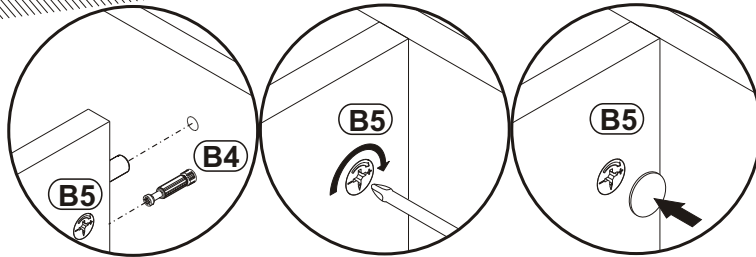

9

B5	Ø19/32"x15/32"	B4	
x5	Ø15x12	x8	

MILANO CARB 200 WALL MOUNTED
FLOATING TV STAND

10

E2		B4	
x4	H=0	x10	

11

B4		A1	
x4		x4	Ø5/16" x 1 27/64" Ø8x36

MILANO CARB 200 WALL MOUNTED
FLOATING TV STAND

12

13

MILANO CARB 200 WALL MOUNTED
FLOATING TV STAND

14

15

G5	
x8	

16

MILANO CARB 200 WALL MOUNTED
FLOATING TV STAND