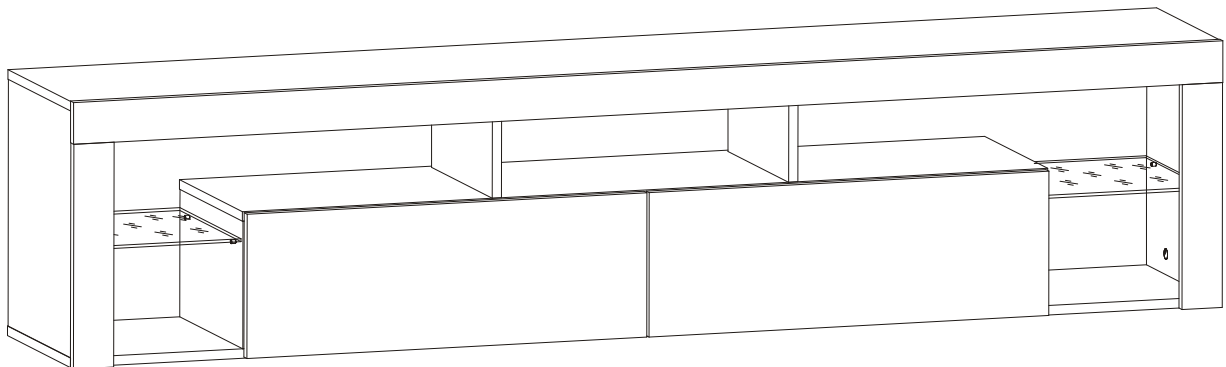

WALL MOUNTED OPTION ONLY!

24 - 25