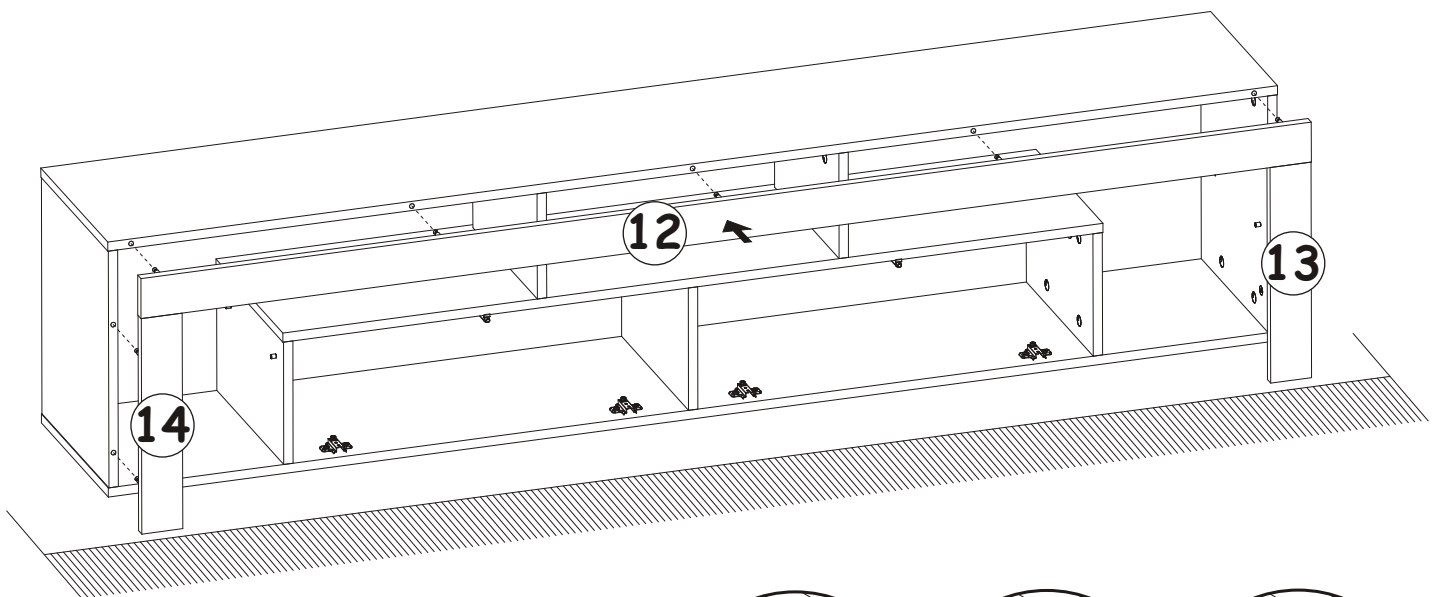

17

B3	Ø1/16" x 63/64"
x25	 Ø1,4x25

MILANO CARB 200 WALL MOUNTED
FLOATING TV STAND

18

19

MILANO CARB 200 WALL MOUNTED
FLOATING TV STAND

20

21