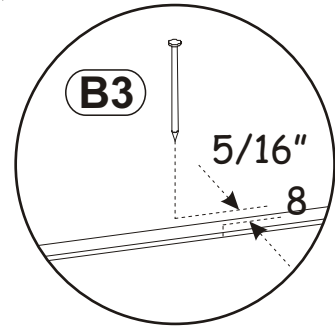

MILANO CARB 200 WALL MOUNTED
FLOATING TV STAND

17

B3	Ø1/16" x 63/64"
x25	 Ø1,4x25