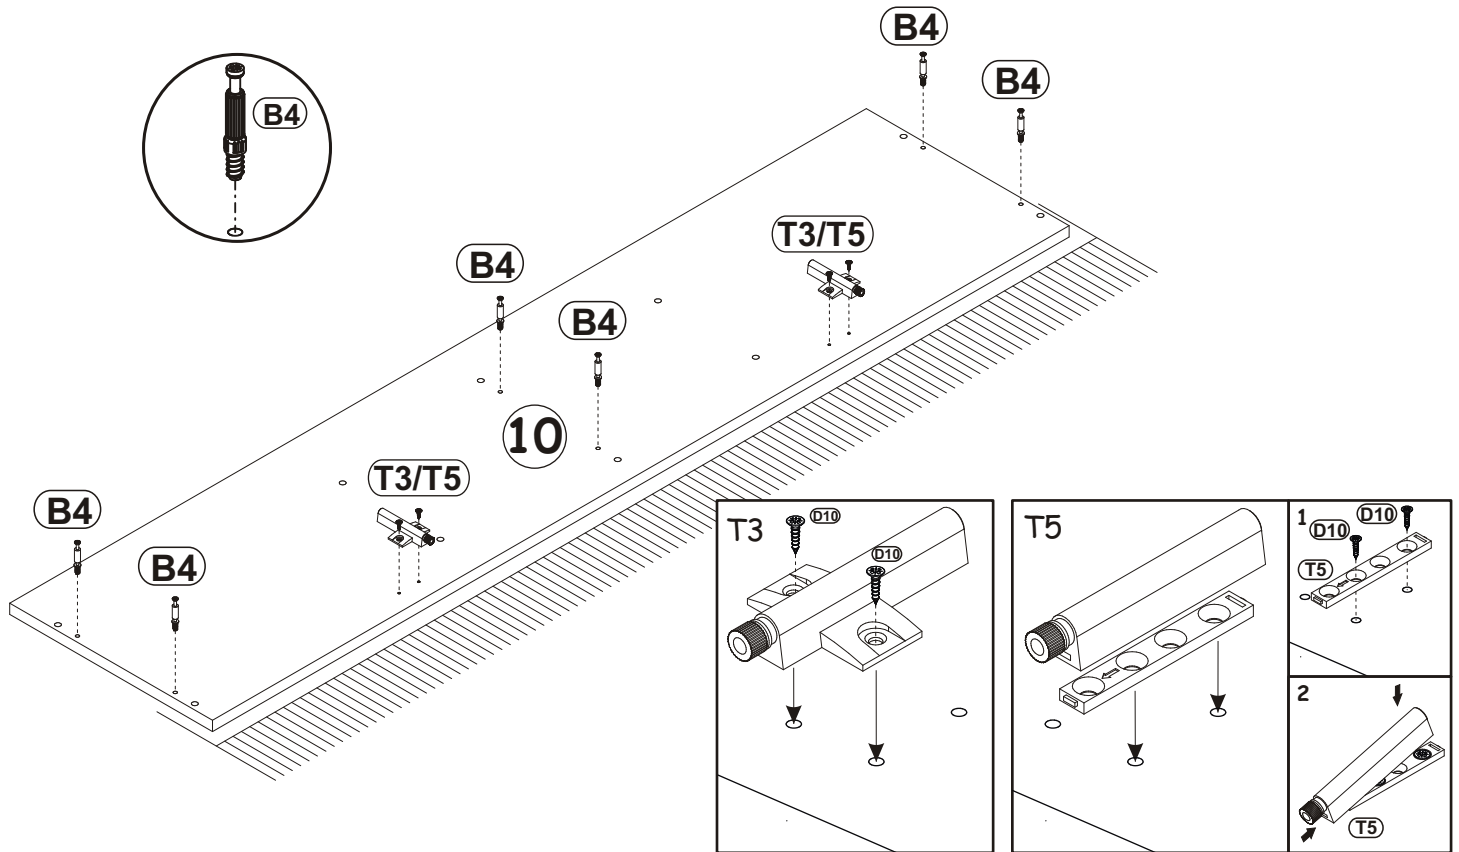

B5	Ø19/32"x15/32"
x4	Ø15x12

A1	Ø5/16"x1 27/64"
x4	Ø8x36

MILANO CARB 200 WALL MOUNTED
FLOATING TV STAND

6

7

MILANO CARB 200 WALL MOUNTED
FLOATING TV STAND

8

D10	US09/64"x33/64"	T3/T5		B4	
x4	US03,5x13	x2		x6	

9

B5	Ø19/32"x15/32"	B4	
x5	Ø15x12	x8	

MILANO CARB 200 WALL MOUNTED
FLOATING TV STAND

10

E2		B4	
x4	H=0	x10	

11

B4		A1	
x4		x4	Ø5/16" x 1 27/64" Ø8x36

MILANO CARB 200 WALL MOUNTED
FLOATING TV STAND