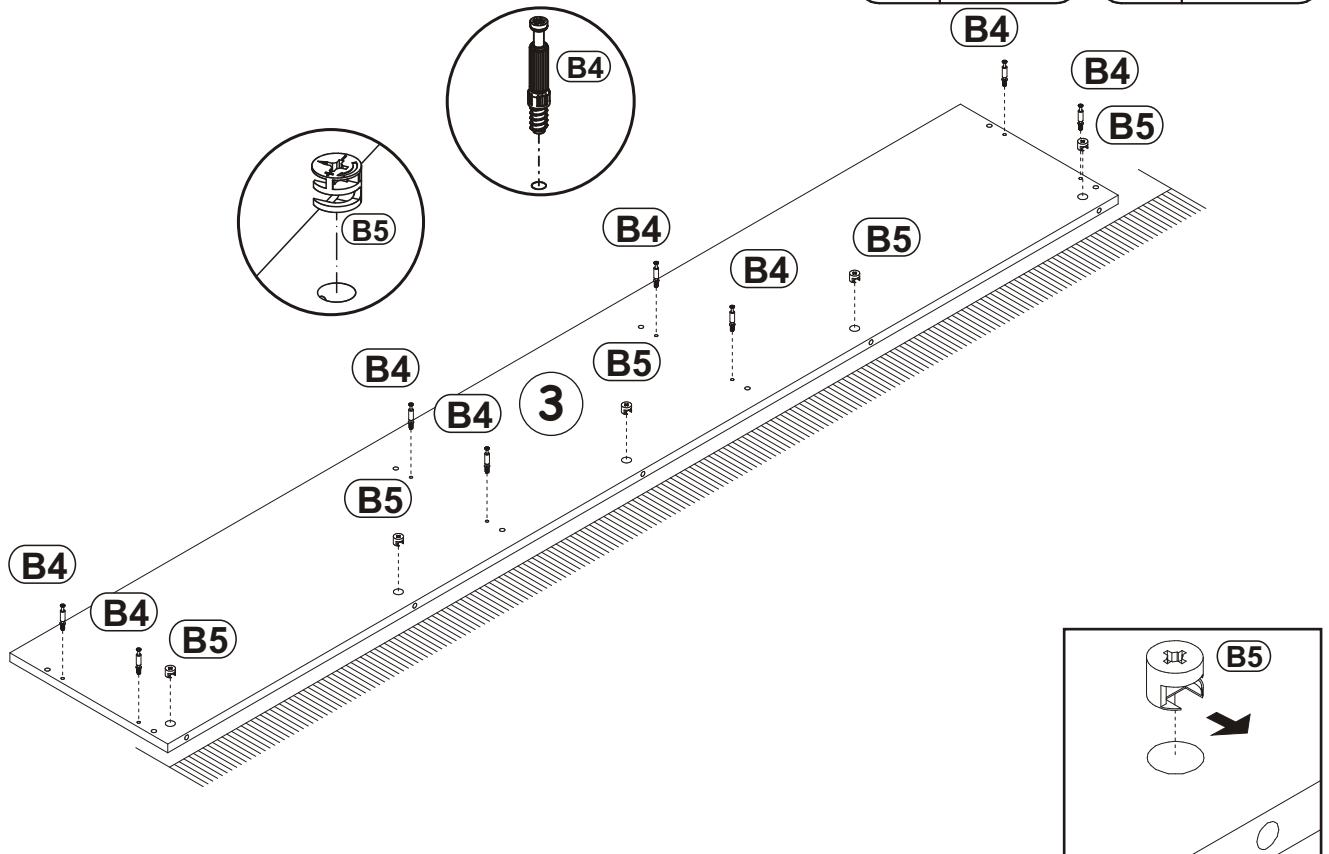

B5	Ø19/32"x15/32"
x4	Ø15x12

A1	Ø5/16"x1 27/64"
x4	Ø8x36

MILANO CARB 200 WALL MOUNTED
FLOATING TV STAND

6

7

MILANO CARB 200 WALL MOUNTED
FLOATING TV STAND

8

D10	US09/64"x33/64"	T3/T5		B4	
x4	US03,5x13	x2		x6	

9

B5	Ø19/32"x15/32"	B4	
x5	Ø15x12	x8	

MILANO CARB 200 WALL MOUNTED
FLOATING TV STAND

10

E2		B4	
x4	H=0	x10	

11

B4		A1	
x4		x4	Ø5/16" x 1 27/64" Ø8x36

MILANO CARB 200 WALL MOUNTED
FLOATING TV STAND