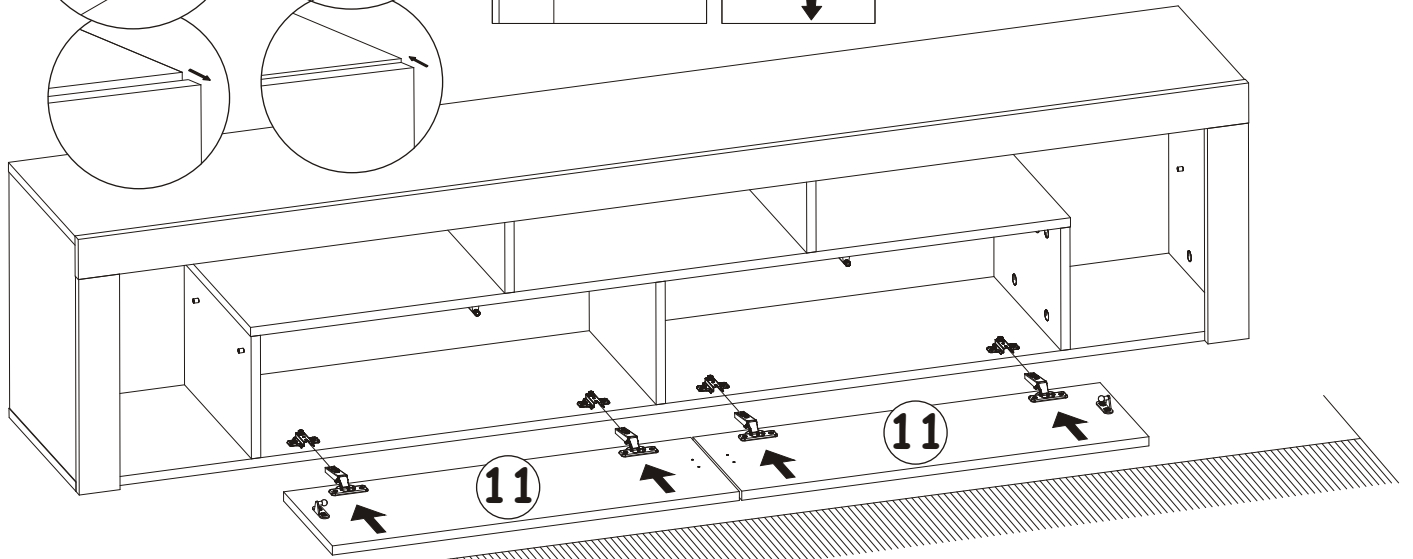

17

B3	Ø1/16" x 63/64"
x25	 Ø1,4x25

MILANO CARB 200 WALL MOUNTED
FLOATING TV STAND

18

19

MILANO CARB 200 WALL MOUNTED
FLOATING TV STAND

20

21