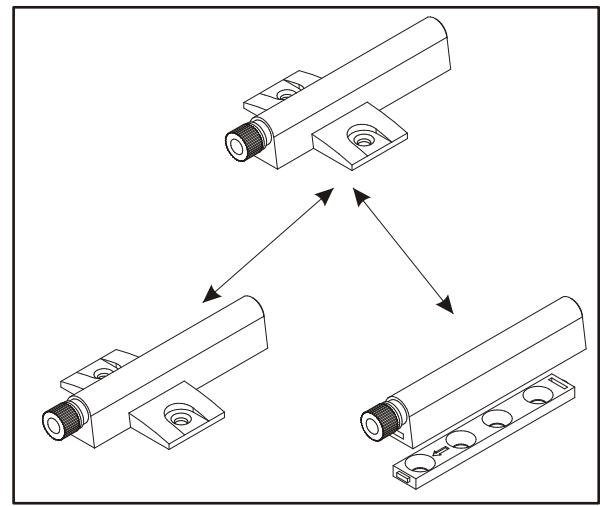

120 min

MILANO CARB 200 WALL MOUNTED
FLOATING TV STAND

MILANO CARB 200 WALL MOUNTED
FLOATING TV STAND

A1 x32 Ø5/16"x1 27/64"	B11 x4 Ø9/32"x1 31/32" Ø7x50	G4 x4	B4 x33	B5 x33 Ø19/32"x15/32" Ø15x12	G5 x33
ZXL x2	ZXP x2	G20 x8	T3/T5 x2	E21 x4 Ø1 3/8" Ø35 H=0	E2 x4 H=0
SZ9 x1 L=77 1/4" L=1962 mm	KR5 SFXP x6 Ø 25/64"/1 31/32" x2 23/64" Ø10/50x60	D10 x22 USØ9/64"x33/64" USØ3,5x13	B3 x25 Ø1/16"x63/64" Ø1,4x25	LZ3 x1	LED x2
G2 x1	BO1 x2	I2 x7			

1

G20 x2	B5 x6 Ø19/32"x15/32" Ø15x12	A1 x4 Ø5/16"x1 27/64" Ø8x36	ZXL x1
-----------	--------------------------------------	--------------------------------------	-----------

MILANO CARB 200 WALL MOUNTED
FLOATING TV STAND