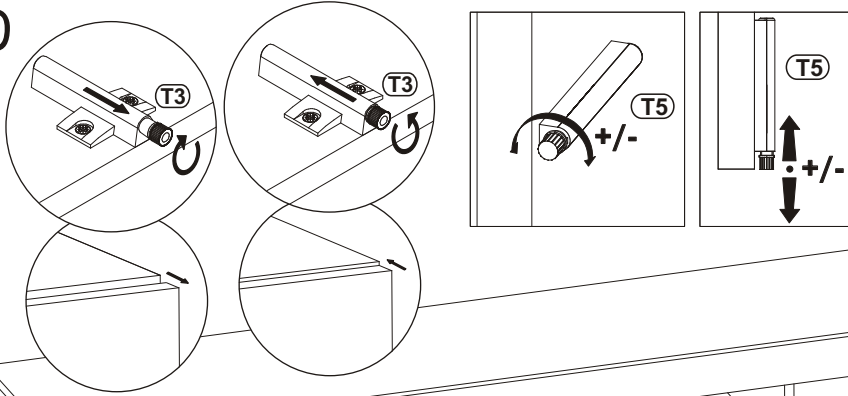

17

B3	Ø1/16" x 63/64"
x25	 Ø1,4x25

MILANO CARB 200 WALL MOUNTED
FLOATING TV STAND

18

19

MILANO CARB 200 WALL MOUNTED
FLOATING TV STAND

20

21