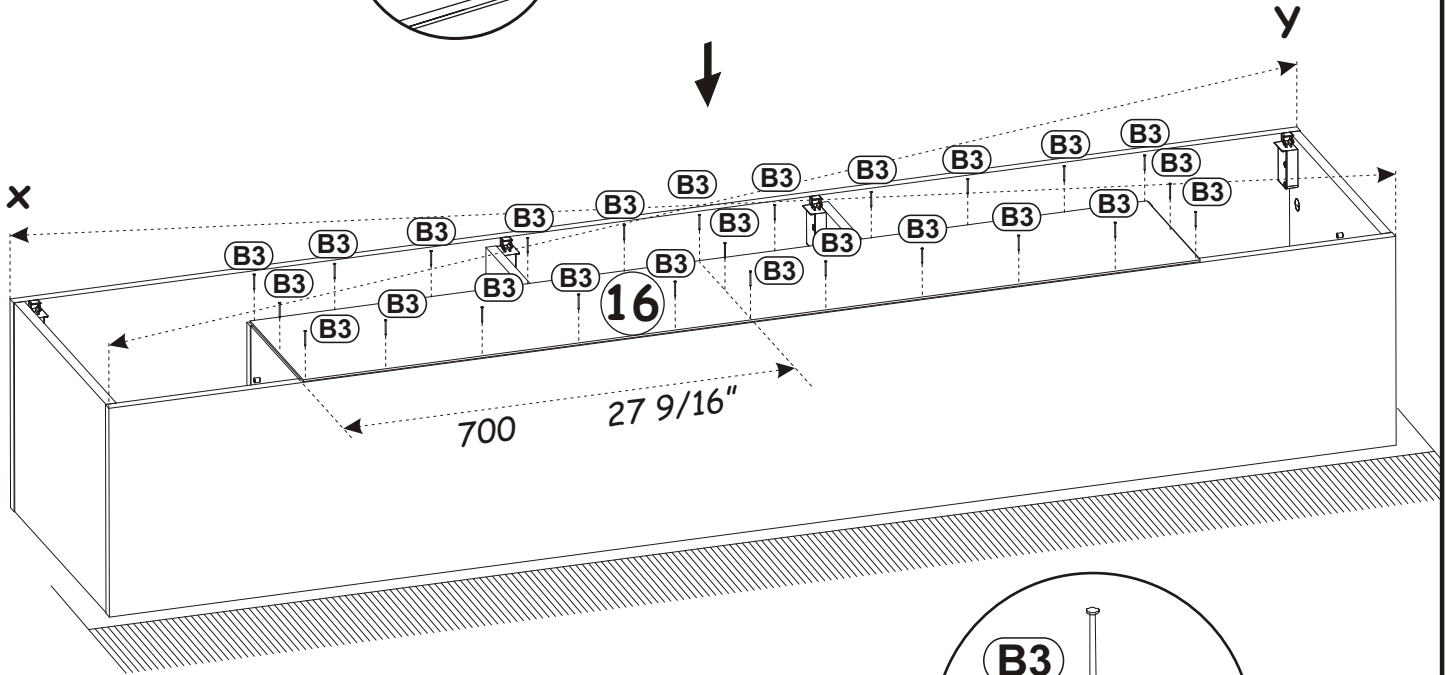

MILANO CARB 200 WALL MOUNTED
FLOATING TV STAND

17

B3	Ø1/16" x 63/64"
x25	 Ø1,4x25