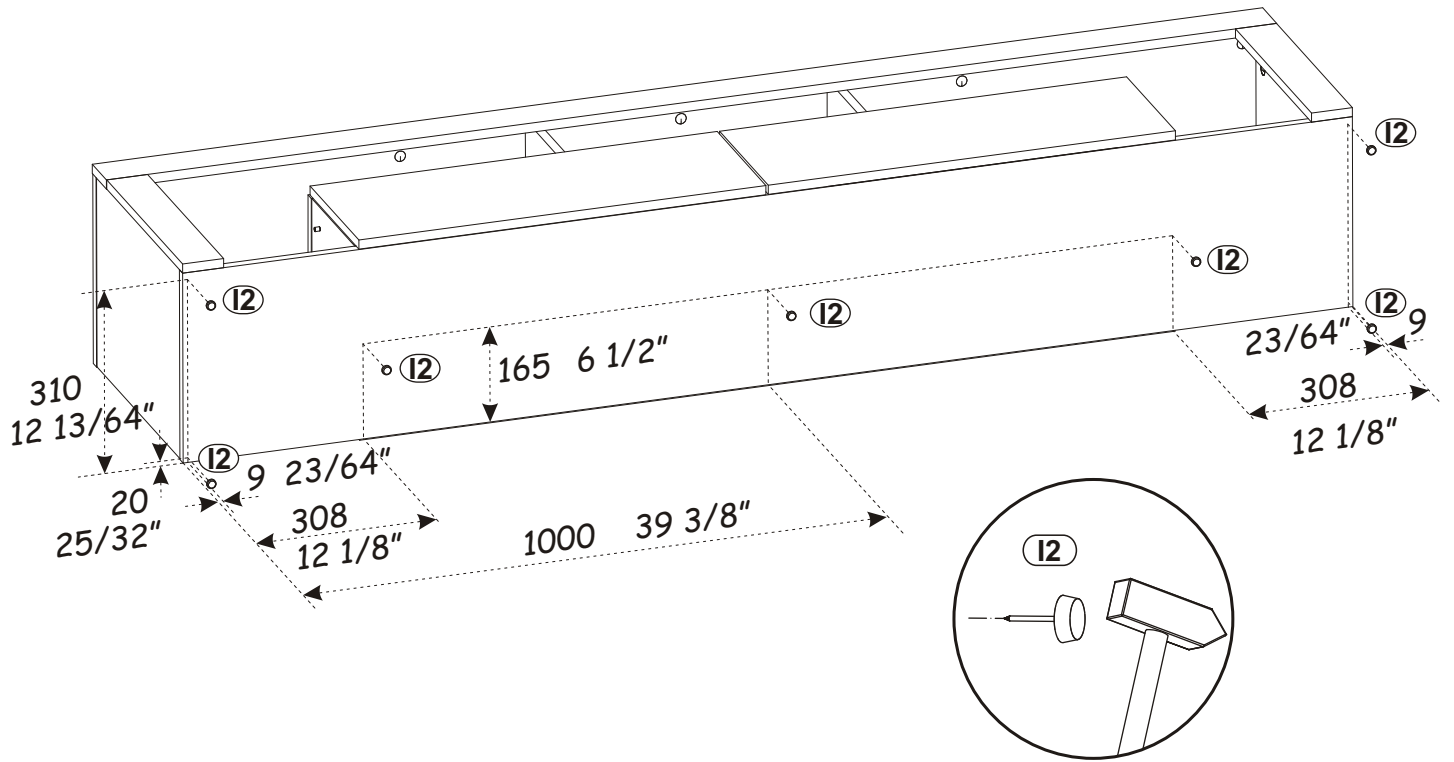

FLOOR STANDING OPTION ONLY!

22 - 23

WALL MOUNTED OPTION ONLY!

24 - 25

22 FLOOR STANDING OPTION ONLY!

23

MILANO CARB 200 WALL MOUNTED
FLOATING TV STAND

SZ9	L=77 1/4"	KR5 SFXP	Ø 25/64" / 1 31/32 x 2 23/64
	L=1962 mm		Ø 10/50x60
x1		x6	