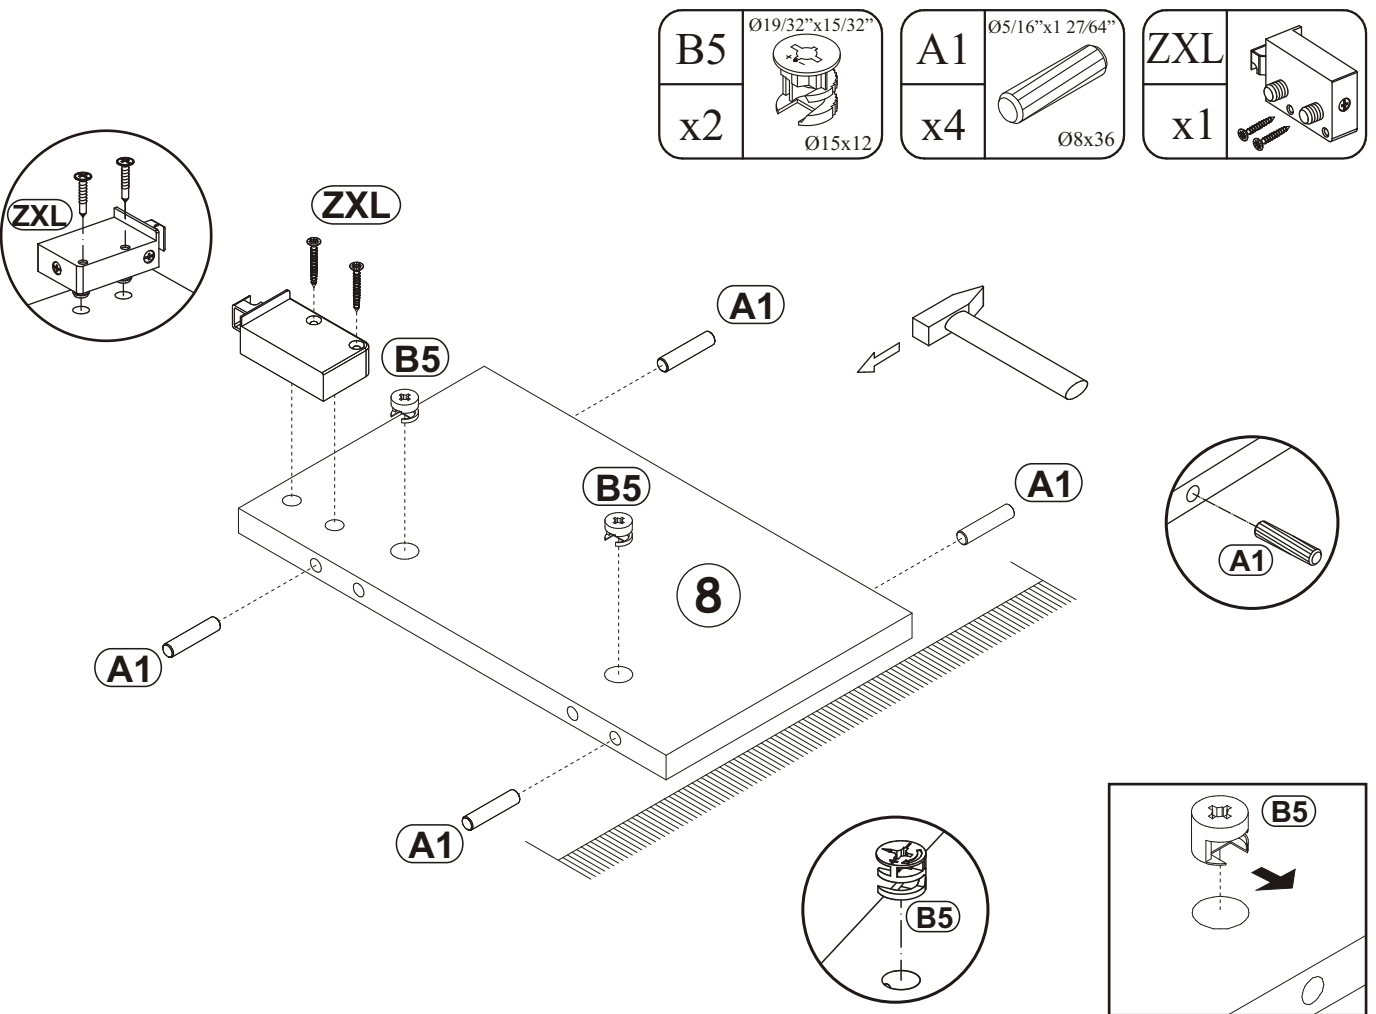

1

G20 x2	B5 x6 Ø19/32"x15/32" Ø15x12	A1 x4 Ø5/16"x1 27/64" Ø8x36	ZXL x1
-----------	--------------------------------------	--------------------------------------	-----------

MILANO CARB 200 WALL MOUNTED
FLOATING TV STAND

2

3

MILANO CARB 200 WALL MOUNTED
FLOATING TV STAND

4

B5	Ø19/32"x15/32"
x2	Ø15x12

A1	Ø5/16"x1 27/64"
x4	Ø8x36

ZXP	
x1	

5

B5	Ø19/32"x15/32"
x4	Ø15x12

A1	Ø5/16"x1 27/64"
x4	Ø8x36

MILANO CARB 200 WALL MOUNTED
FLOATING TV STAND

6

7

MILANO CARB 200 WALL MOUNTED
FLOATING TV STAND

8

D10	US09/64"x33/64"	T3/T5		B4	
x4	US03,5x13	x2		x6	

9

B5	Ø19/32"x15/32"	B4	
x5	Ø15x12	x8	

MILANO CARB 200 WALL MOUNTED
FLOATING TV STAND

10

E2		B4	
x4	H=0	x10	

11

B4		A1	
x4		x4	Ø5/16" x 1 27/64" Ø8x36

MILANO CARB 200 WALL MOUNTED
FLOATING TV STAND