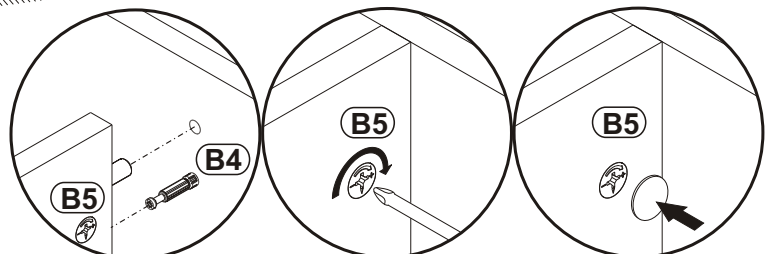

MILANO CARB 200 WALL MOUNTED
FLOATING TV STAND

14

15