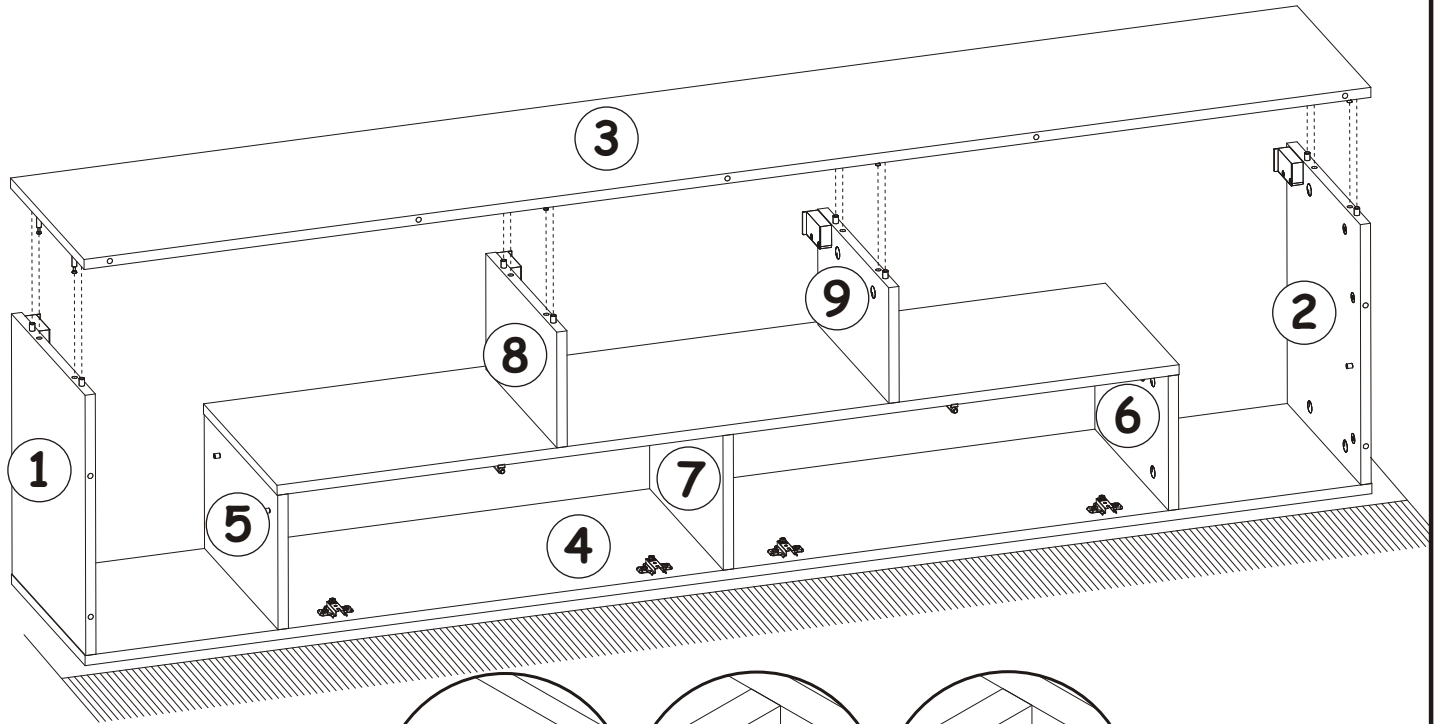

9

B5	Ø19/32"x15/32"	B4	
x5	Ø15x12	x8	

MILANO CARB 200 WALL MOUNTED
FLOATING TV STAND

10

E2		B4	
x4	H=0	x10	

11

B4		A1	
x4		x4	Ø5/16" x 1 27/64" Ø8x36

MILANO CARB 200 WALL MOUNTED
FLOATING TV STAND

12

13

MILANO CARB 200 WALL MOUNTED
FLOATING TV STAND

14

15

G5	
x8	

16

MILANO CARB 200 WALL MOUNTED
FLOATING TV STAND