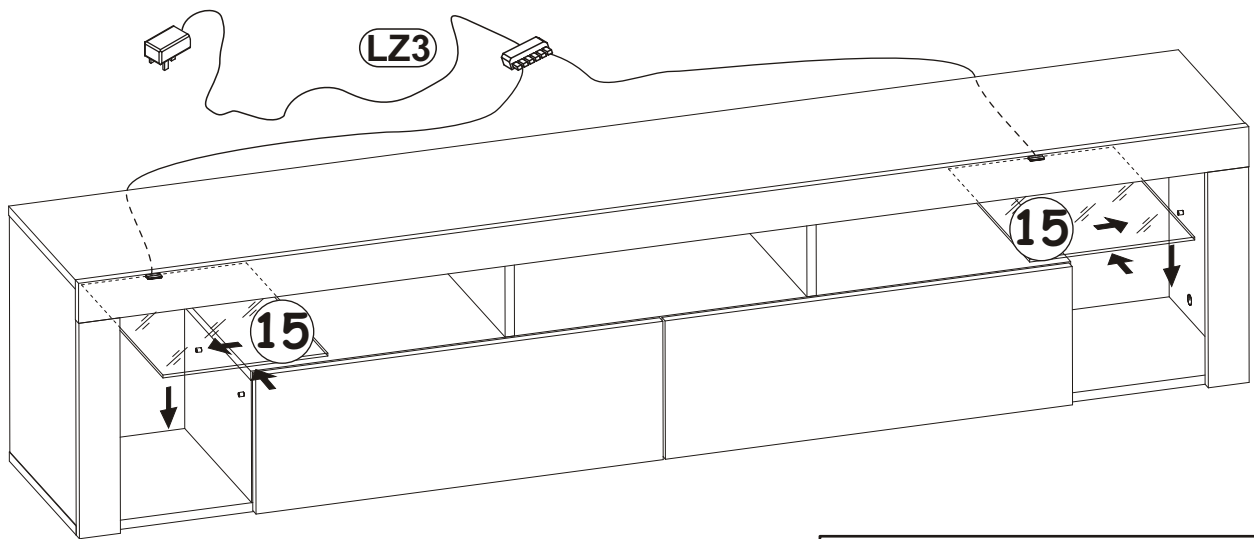

FLOOR STANDING OPTION ONLY!

22 - 23

WALL MOUNTED OPTION ONLY!

24 - 25

22 FLOOR STANDING OPTION ONLY!

23

MILANO CARB 200 WALL MOUNTED
FLOATING TV STAND

SZ9	L=77 1/4"	KR5 SFXP	Ø 25/64" / 1 31/32 x 2 23/64
	L=1962 mm		Ø 10/50x60
x1		x6	