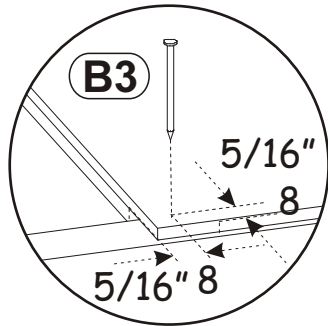

MILANO CARB 200 WALL MOUNTED
FLOATING TV STAND

17

B3	Ø1/16" x 63/64"
x25	 Ø1,4x25