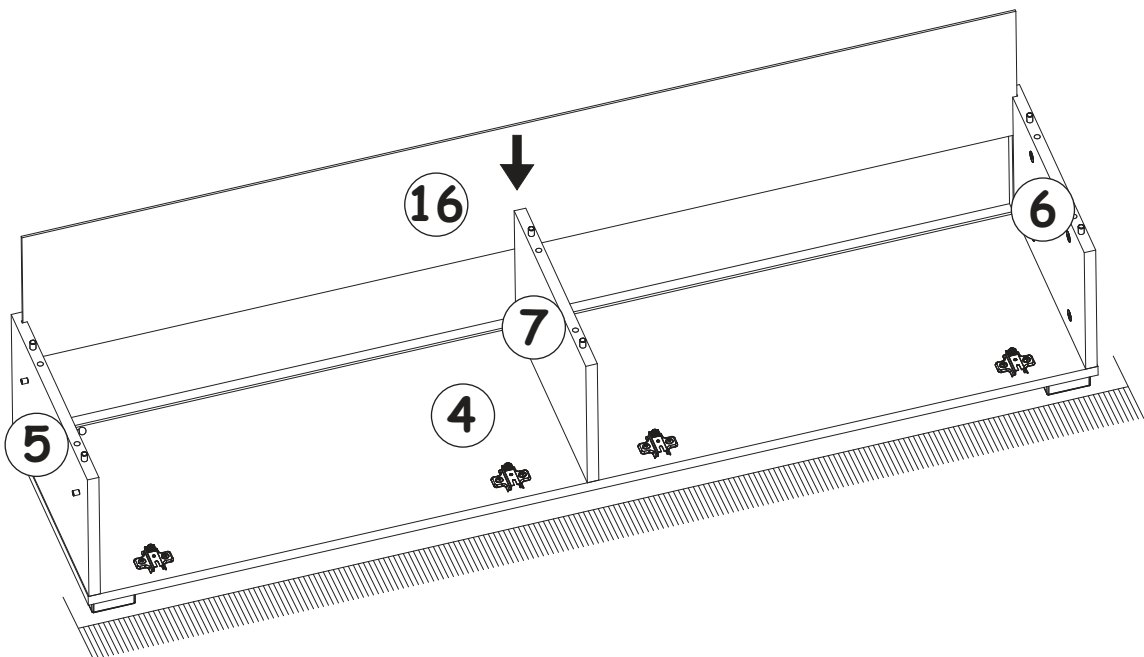

E21	Ø1 3/8"
x4	Ø35 H=0

MILANO CARB 200 TV STAND

12

B11	Ø9/32"x1 31/32"	G4	
x4	Ø7x50	x4	

13

G5	
x6	

14

G5

x6

15

180°

16

90°

UP13 UPØ1/8" x 5/8"
x3 UPØ3x16

S1
x12

180°