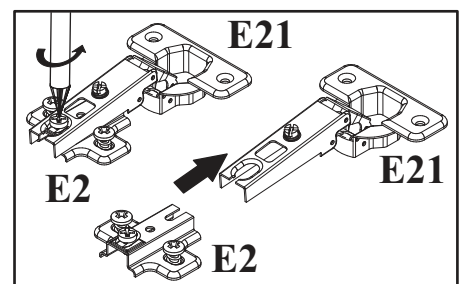

T3/T5	
x2	

10

A1	Ø5/16"x1 27/64"
x4	Ø8x36

B4	
x9	

MILANO CARB 200 TV STAND

11

D10	USØ9/64"x33/64"
x12	USØ3,5x13

BO1	
x2	60N

E21	Ø1 3/8"
x4	Ø35 H=0

MILANO CARB 200 TV STAND

12

B11	Ø9/32"x1 31/32"	G4	
x4	Ø7x50	x4	

13

G5	
x6	

14

G5

x6

15

180°

16

90°

UP13 UPØ1/8" x 5/8"
x3 UPØ3x16

S1
x12

180°