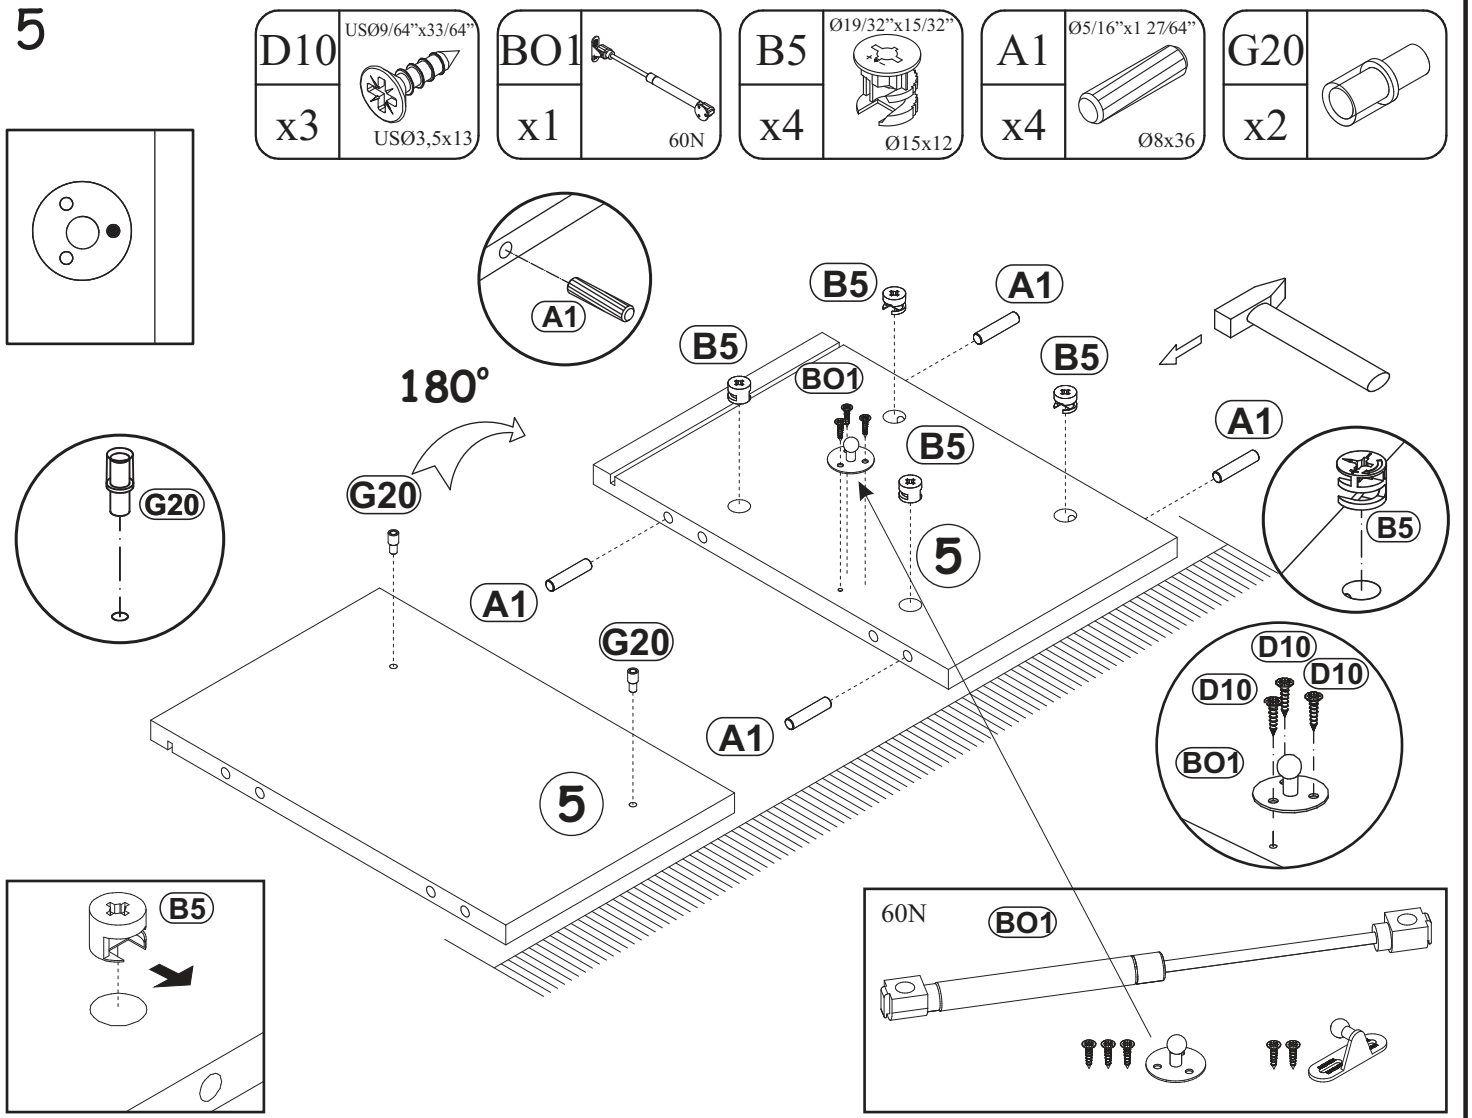

MILANO CARB 200 TV STAND

4

5