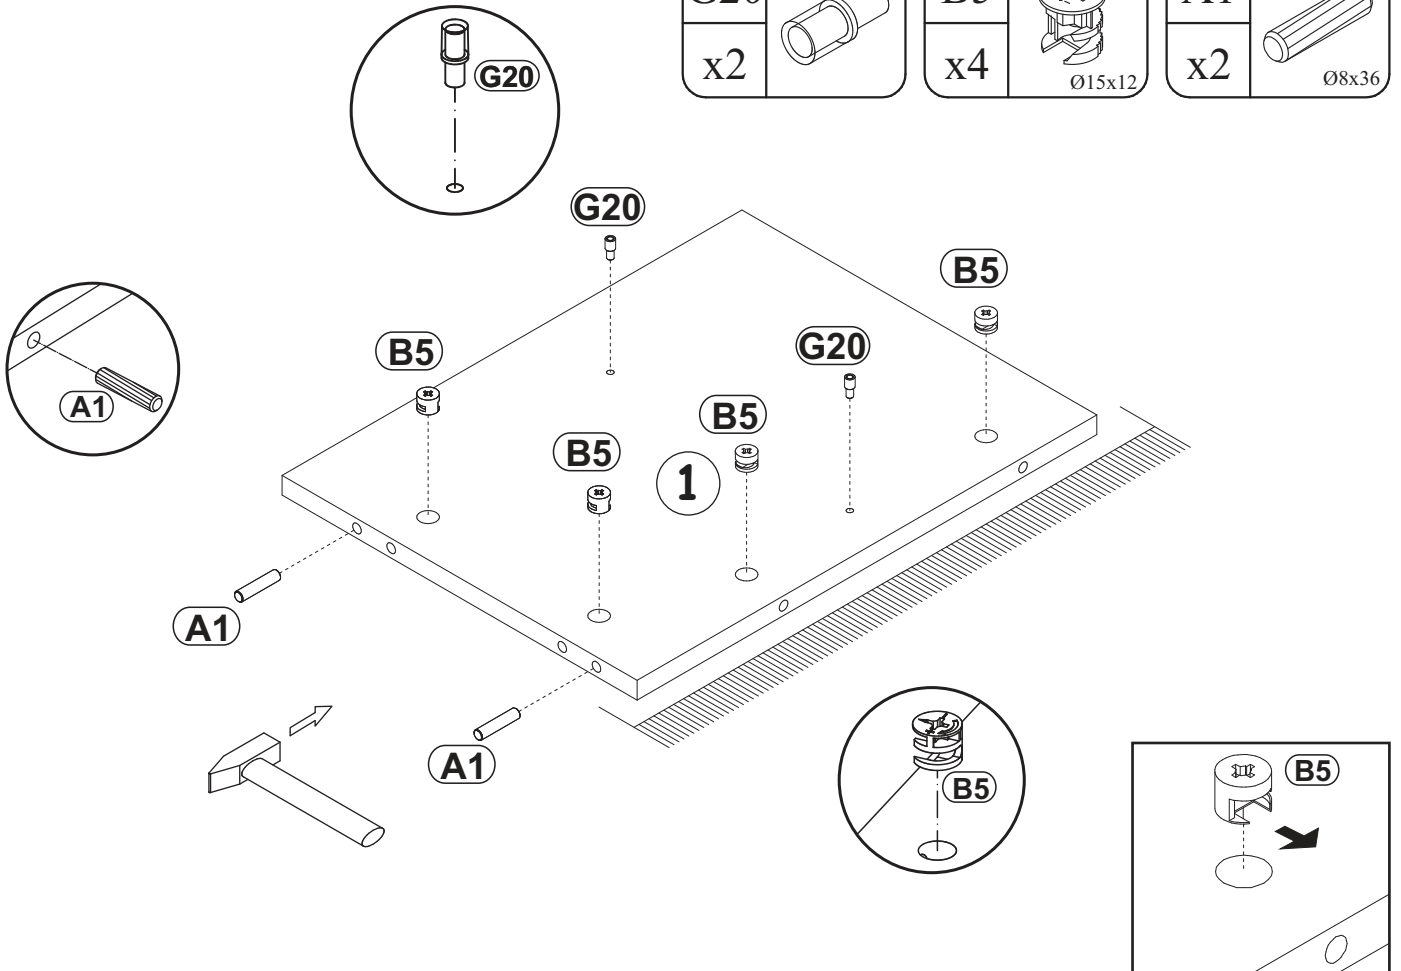

MILANO CARB 200 TV STAND

B4 x29		B5 x29	Ø19/32"x15/32" Ø15x12	G5 x29	
A1 x28	Ø5/16"x1 27/64" Ø8x36	B11 x4	Ø9/32"x1 31/32" Ø7x50	G4 x4	
G20 x8		E21 x4	Ø1 3/8" Ø35 H=0	E2 x4	H=0
T3/T5 x2		UP13 x3	UPØ1/8"x5/8" UPØ3x16	D10 x22	USØ9/64"x33/64" USØ3,5x13
BO1 x2		LZ3 x1		LED x2	
G2 x1		I2 x4		D6 x10	USØ9/64"x13/16" USØ3,5x30
ST3 x5	2 23/64"x2 23/64" x63/64" 60x60x25	S1 x12			

1