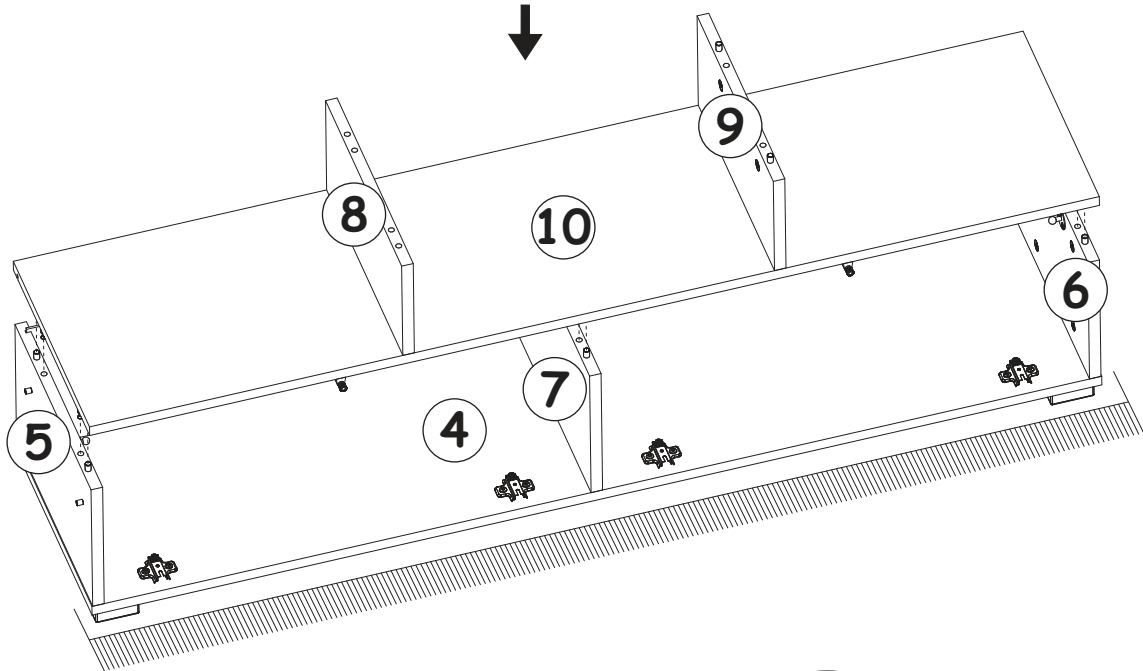

E21	Ø1 3/8"
x4	Ø35 H=0

MILANO CARB 200 TV STAND

12

B11	Ø9/32"x1 31/32"	G4	
x4	Ø7x50	x4	

13

G5	
x6	

14

G5

x6

15

180°

16

90°

UP13 UPØ1/8" x 5/8"
x3 UPØ3x16

S1
x12

180°