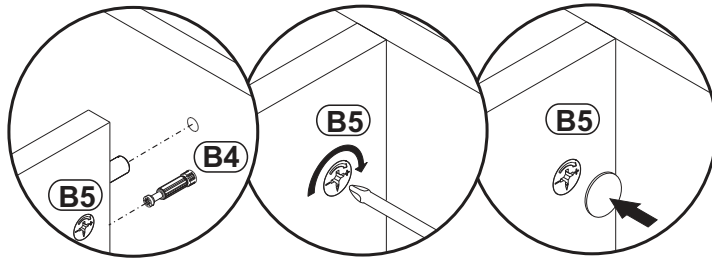

E21	Ø1 3/8"
x4	Ø35 H=0

MILANO CARB 200 TV STAND

12

B11	Ø9/32"x1 31/32"	G4	
x4	Ø7x50	x4	

13

G5	
x6	

14

G5

x6

15

180°

16

90°

UP13 UPØ1/8" x 5/8"
x3 UPØ3x16

S1
x12

180°