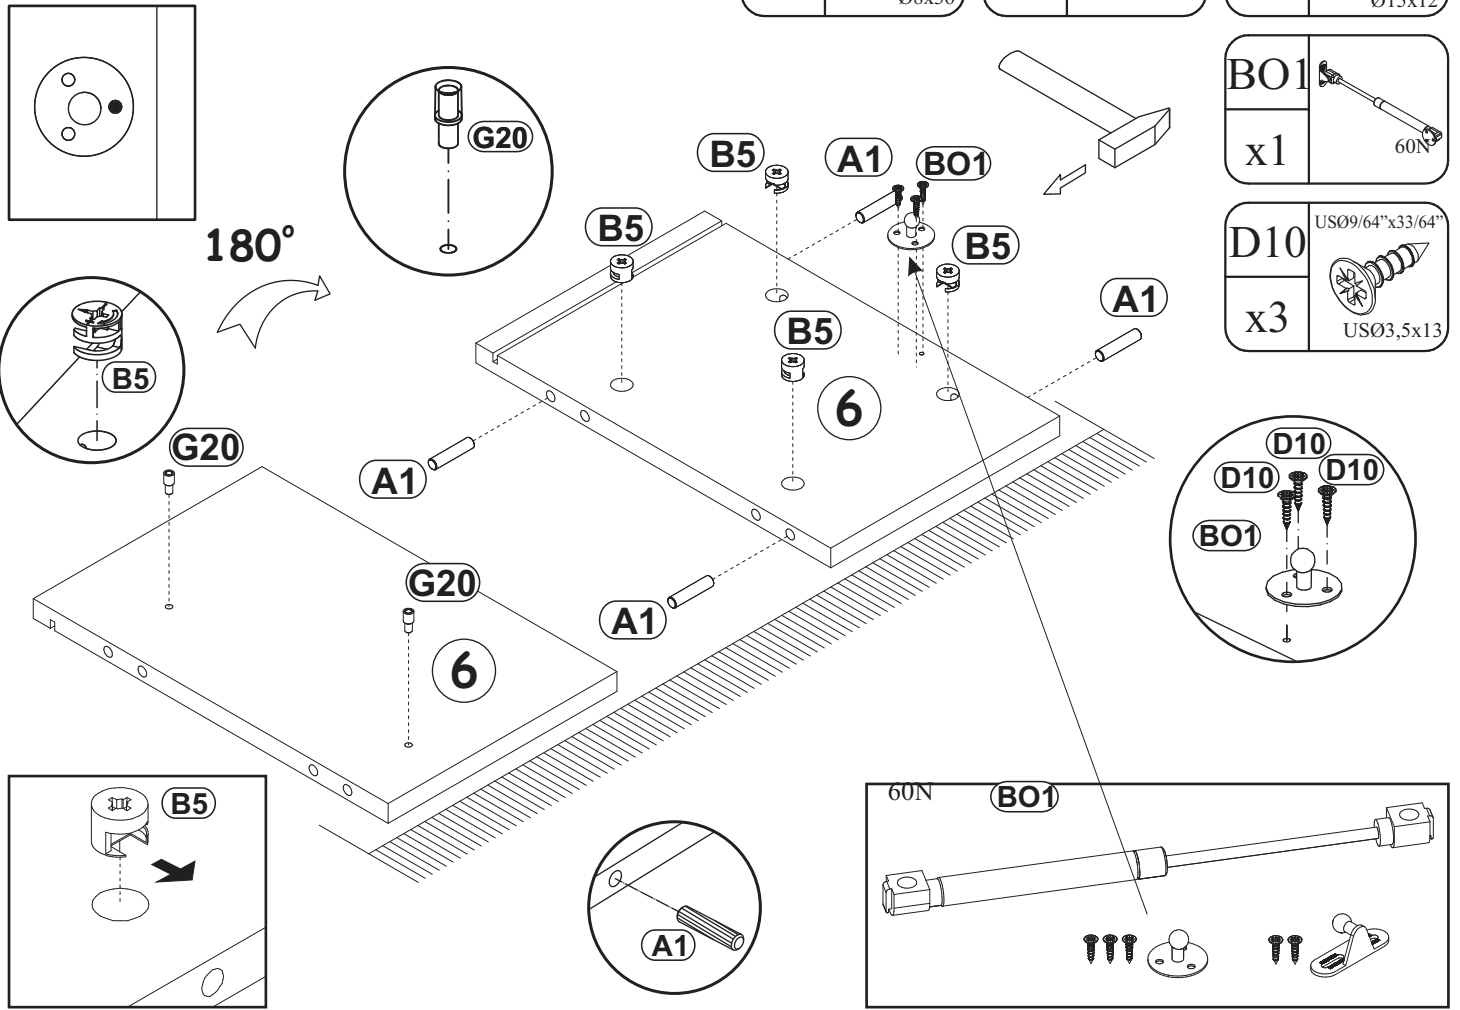

MILANO CARB 200 TV STAND

6

7