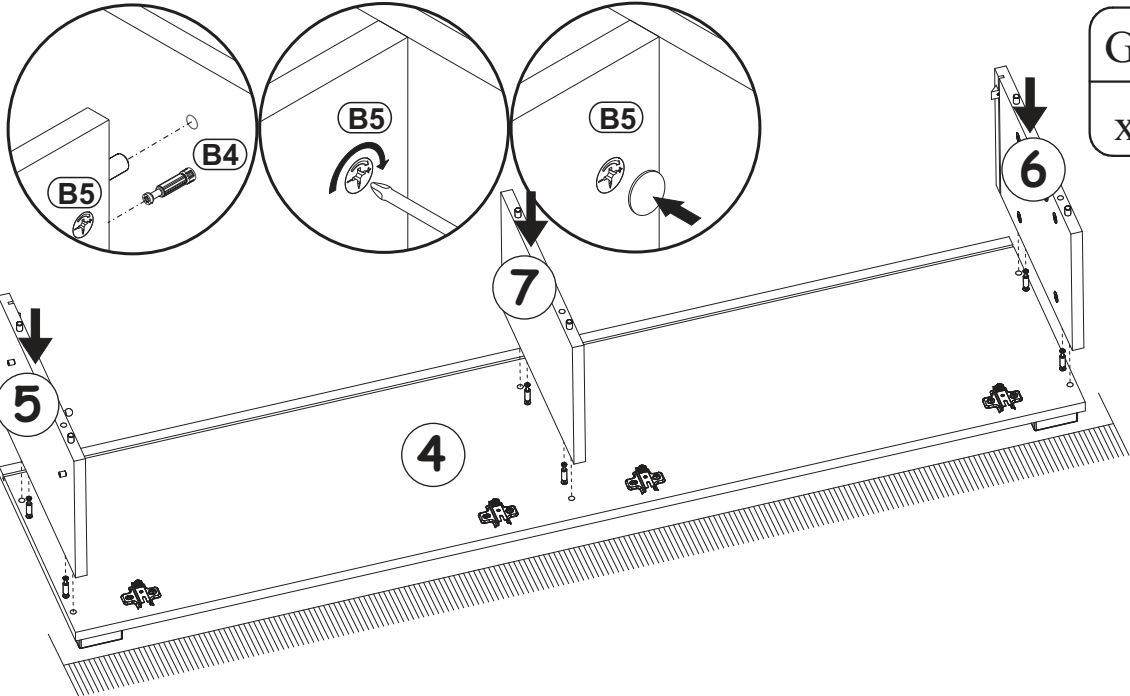

E21	Ø1 3/8"
x4	Ø35 H=0

MILANO CARB 200 TV STAND

12

B11	Ø9/32"x1 31/32"	G4	
x4	Ø7x50	x4	

13

G5	
x6	

14

G5

x6

15

180°

16

90°

UP13 UPØ1/8" x 5/8"
x3 UPØ3x16

S1
x12

180°