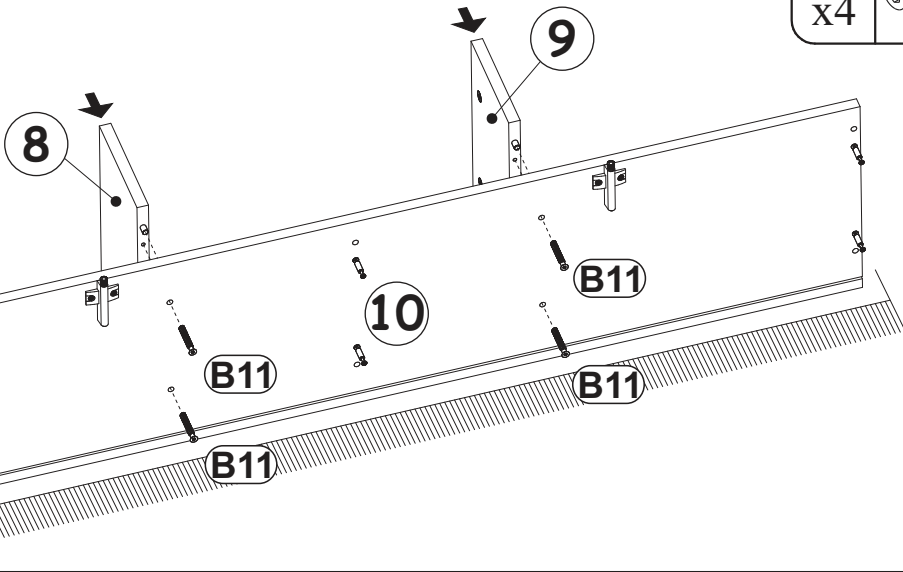

T3/T5	
x2	

10

A1	Ø5/16"x1 27/64"
x4	Ø8x36

B4	
x9	

MILANO CARB 200 TV STAND

11

D10	USØ9/64"x33/64"
x12	USØ3,5x13

BO1	
x2	60N

E21	Ø1 3/8"
x4	Ø35 H=0

MILANO CARB 200 TV STAND

12

B11	Ø9/32"x1 31/32"	G4	
x4	Ø7x50	x4	

13

G5	
x6	

14

G5

x6

15

180°

16

90°

UP13 UPØ1/8" x 5/8"
x3 UPØ3x16

S1
x12

180°