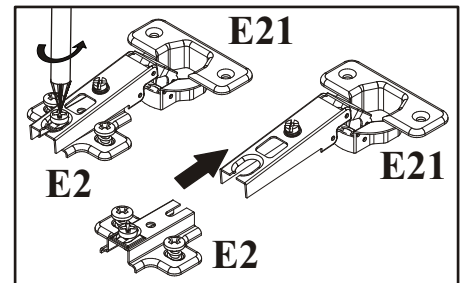

6

A1	Ø5/16"x1 27/64"	G20		B5	Ø19/32"x15/32"
x4	Ø8x36	x2		x4	Ø15x12

7

D10	USØ9/64"x33/64"	BO1		B5	Ø19/32"x15/32"	A1	Ø5/16"x1 27/64"
x3	USØ3,5x13	x1		x4	Ø15x12	x4	Ø8x36

MILANO CARB 160 WALL MOUNTED
FLOATING TV STAND

8

D10	US09/64"x33/64"
x2	US03,5x13

T3/T5	
x1	

B4	
x6	

9

B5	Ø19/32"x15/32"
x5	Ø15x12

B4	
x8	

MILANO CARB 160 WALL MOUNTED
FLOATING TV STAND

10

E2		B4	
x2	H=0	x10	

11

B4		A1	
x4		x4	Ø5/16" x 1 27/64" Ø8x36

MILANO CARB 160 WALL MOUNTED
FLOATING TV STAND

12

B4	
x5	

13