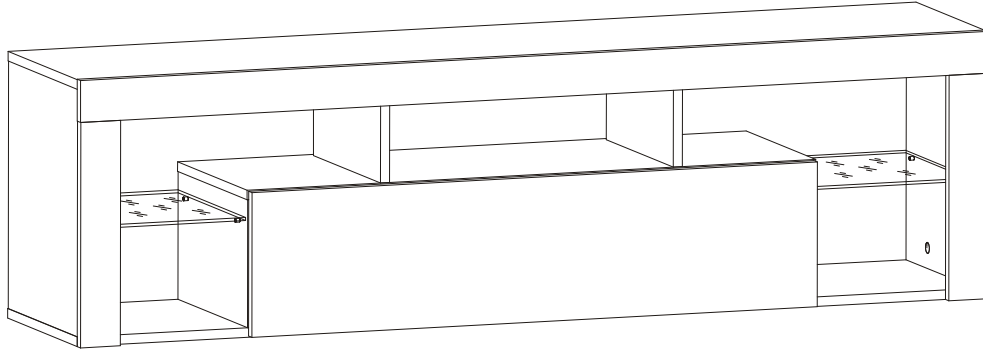

FLOOR STANDING OPTION ONLY!

22 - 23