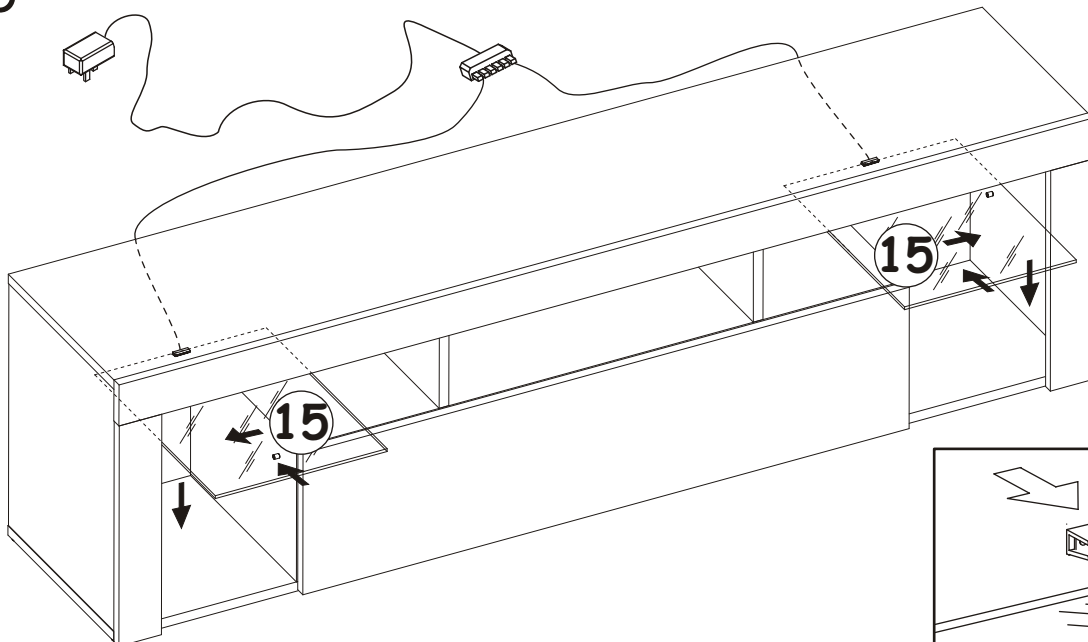

LZ3		LED	
x1		x2	

MILANO CARB 160 WALL MOUNTED
FLOATING TV STAND

SZ9	L=18 3/16"	KR5 SFXP	Ø 25/64"/1 31/32 x2 23/64
	L=1562 mm		Ø10/50x60
x1		x6	

24 WALL MOUNTED OPTION ONLY!

25

LED	
x2	
LZ3	
x1	