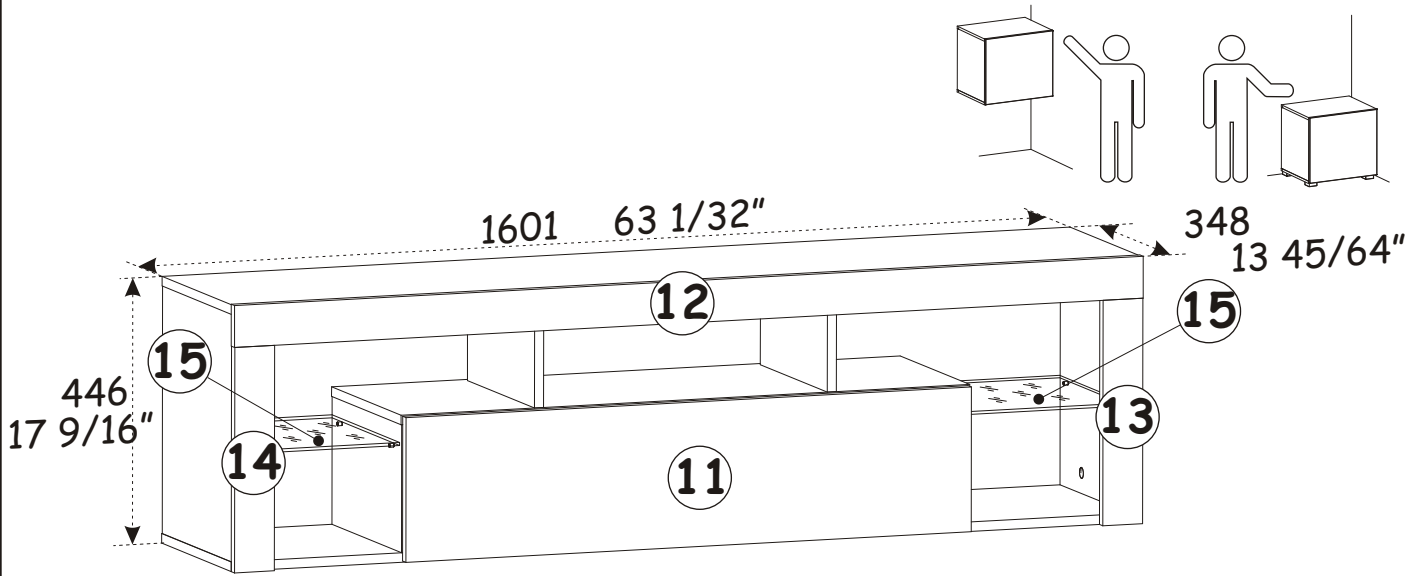

MILANO CARB 160 WALL MOUNTED FLOATING TV STAND

NO	Dim			Col.-No	Qty
1	414	332	16	1	1
2	414	332	16	1	1
3	1600	332	16	2	1
4	1600	332	16	2	1
5	214	332	16	1	1
6	214	332	16	1	1
7	214	332	16	2	1
8	184	320	16	1	1
9	184	320	16	1	1
10	1002	332	16	2	1
11	996	242	16	2	1
12	1601	70	18	2	1
13	377	70	18	2	1
14	377	70	18	2	1
15	282	322	5	1	2
16	994	240	3	2	1

NO	Inch			Col.-No	Qty
1	16 3/16	13 5/64	5/8	1	1
2	16 3/16	13 5/64	5/8	1	1
3	62 63/64	13 5/64	5/8	2	1
4	62 63/64	13 5/64	5/8	2	1
5	8 27/64	13 5/64	5/8	1	1
6	8 27/64	13 5/64	5/8	1	1
7	8 27/64	13 5/64	5/8	2	1
8	7 1/4	12 19/32	5/8	1	1
9	7 1/4	12 19/32	5/8	1	1
10	39 29/64	13 5/64	5/8	2	1
11	39 7/32	13 15/32	5/8	2	1
12	63 1/32	2 3/4	45/64	2	1
13	14 27/32	2 3/4	45/64	2	1
14	14 27/32	2 3/4	45/64	2	1
15	11 7/64	12 43/64	13/64	1	2
16	39 9/64	9 29/64	1/8	2	1