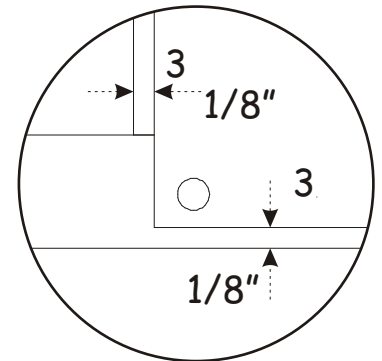

2

B5	Ø19/32"x15/32" 
x6	Ø15x12

A1	Ø5/16"x1 27/64" 
x4	Ø8x36

ZXP	
x1	

G20	
x2	

3

B5	Ø19/32"x15/32" 
x2	Ø15x12

A1	Ø5/16"x1 27/64" 
x4	Ø8x36

10

E2		B4	
x2	H=0	x10	

11

B4		A1	
x4		x4	Ø5/16" x 1 27/64" Ø8x36

MILANO CARB 160 WALL MOUNTED
FLOATING TV STAND

12

B4	
x5	

13

D10	USØ9/64"x33/64"
x6	USØ3,5x13

BO1	
x1	

E21	Ø1 3/8"
x2	Ø35 H=0

MILANO CARB 160 WALL MOUNTED
FLOATING TV STAND

14

15

16

G5	
x8	

MILANO CARB 160 WALL MOUNTED
FLOATING TV STAND

17

B3	Ø1/16" x 13/64"
x17	 Ø1,4x25

MILANO CARB 160 WALL MOUNTED
FLOATING TV STAND

18

19

MILANO CARB 160 WALL MOUNTED
FLOATING TV STAND

20