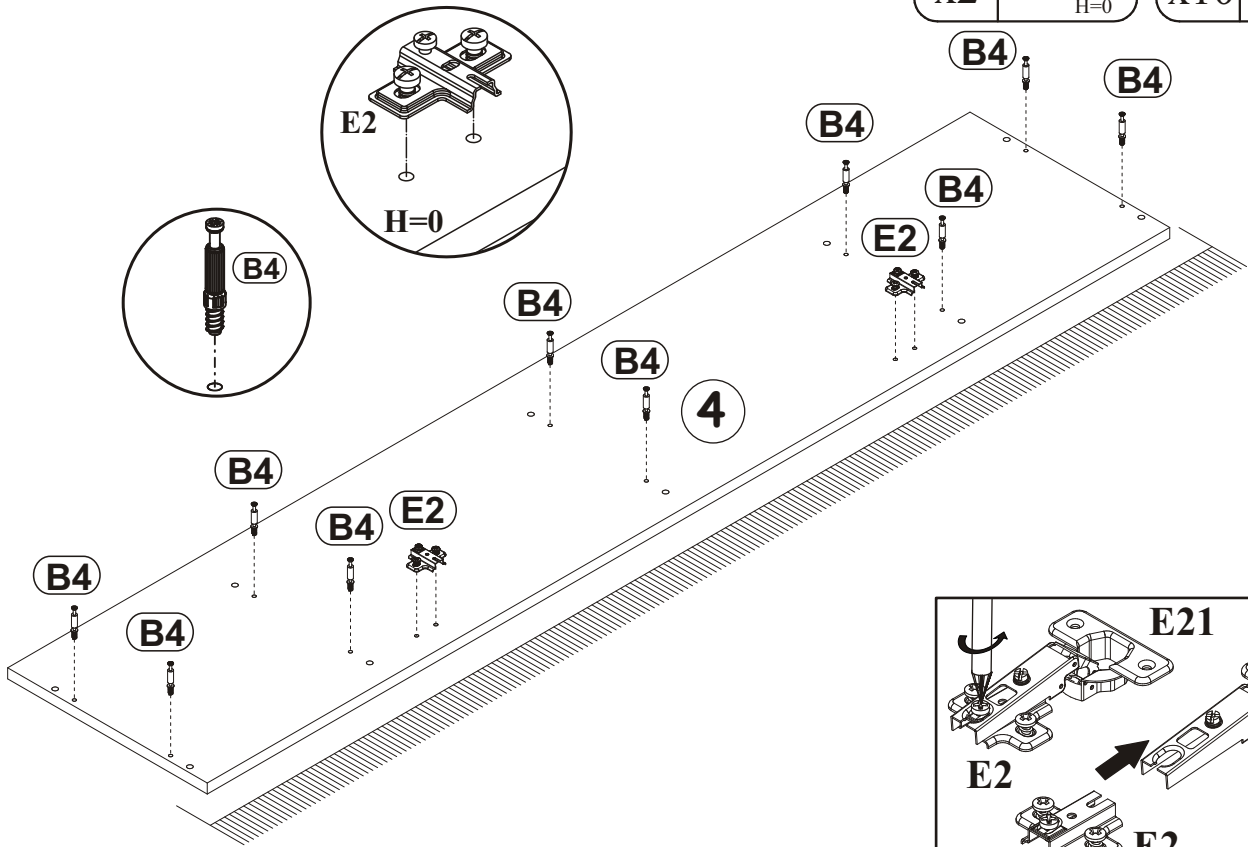

10

E2		B4	
x2	H=0	x10	

11

B4		A1	
x4		x4	Ø5/16" x 1 27/64" Ø8x36

MILANO CARB 160 WALL MOUNTED
FLOATING TV STAND

12

B4	
x5	

13