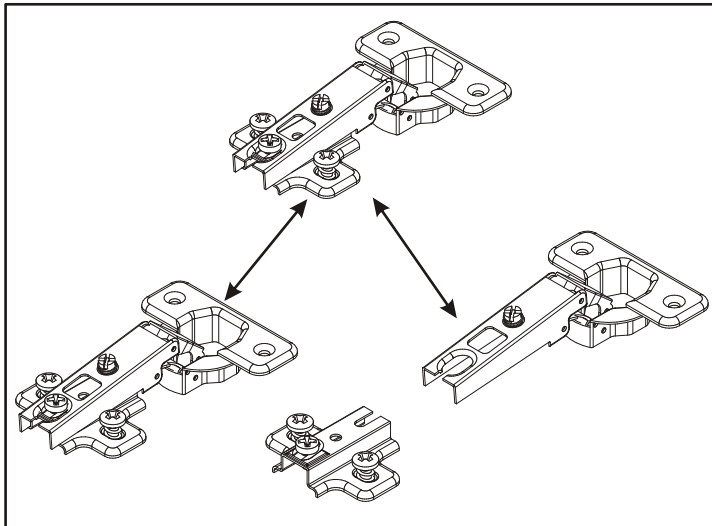

MILANO CARB 160 WALL MOUNTED
FLOATING TV STAND

MILANO CARB 160 WALL MOUNTED
FLOATING TV STAND

A1 x32 Ø5/16"x1 27/64"	B11 x4 Ø9/32"x1 31/32" Ø7x50	G4 x4	B4 x33	B5 x33 Ø19/32"x15/32" Ø15x12	G5 x33
ZXL x2	ZXP x2	G20 x8	T3/T5 x1	E21 x2 Ø35 H=0	E2 x2 H=0
SZ9 x1 L=18 3/16" L=1562 mm	KR5 SFXP x6 Ø 25/64"x1 31/32" x2 23/64" Ø10/50x60	D10 x11 USØ9/64"x33/64" USØ3,5x13	B3 x17 Ø1/16"x13/64"	LZ3 x1	LED x2
G2 x1	BO1 x1	I2 x7			

1

G20 x2	B5 x6 Ø19/32"x15/32" Ø15x12	A1 x4 Ø5/16"x1 27/64" Ø8x36	ZXL x1
-----------	--------------------------------------	--------------------------------------	-----------

MILANO CARB 160 WALL MOUNTED
FLOATING TV STAND