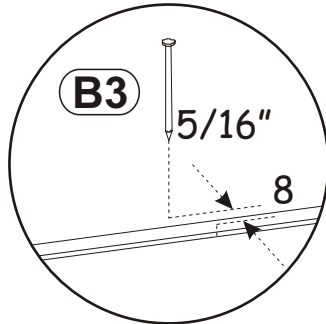

MILANO CARB 160 WALL MOUNTED
FLOATING TV STAND

17

B3	Ø1/16" x 13/64"
x17	 Ø1,4x25