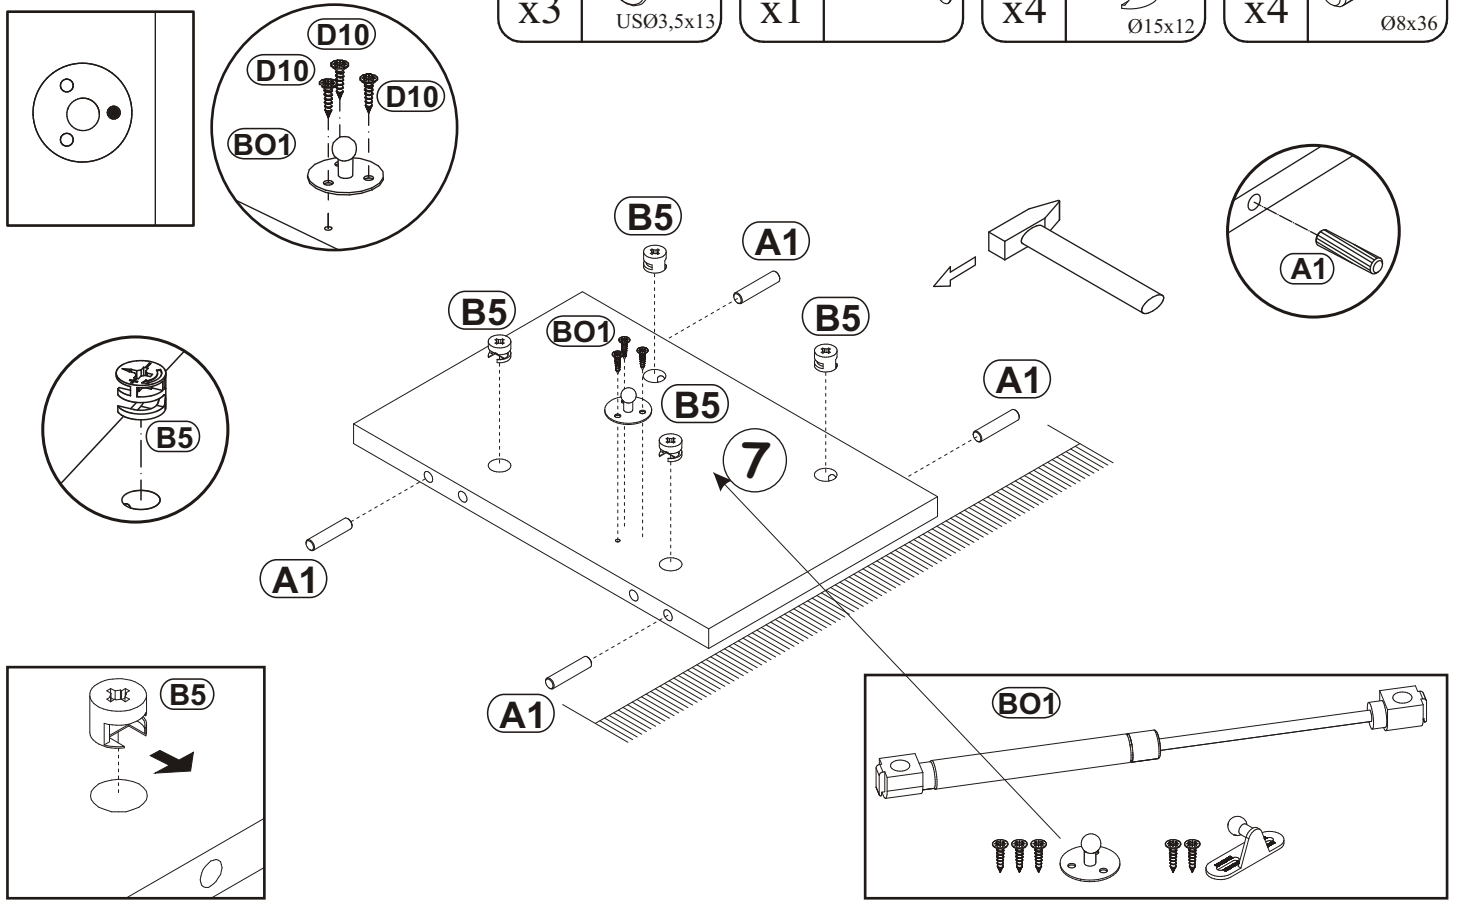

2

B5	Ø19/32"x15/32" 
x6	Ø15x12

A1	Ø5/16"x1 27/64" 
x4	Ø8x36

ZXP	
x1	

G20	
x2	

3

B5	Ø19/32"x15/32" 
x2	Ø15x12

A1	Ø5/16"x1 27/64" 
x4	Ø8x36

ZXL	
x1	

MILANO CARB 160 WALL MOUNTED
FLOATING TV STAND

4

B5	Ø19/32"x15/32" Ø15x12	A1	Ø5/16"x1 27/64" Ø8x36	ZXP	
x2		x4		x1	

5

B5	Ø19/32"x15/32" Ø15x12	A1	Ø5/16"x1 27/64" Ø8x36	G20	
x4		x4		x2	

MILANO CARB 160 WALL MOUNTED
FLOATING TV STAND

6

A1	Ø5/16"x1 27/64"	G20		B5	Ø19/32"x15/32"
x4	Ø8x36	x2		x4	Ø15x12

7

D10	USØ9/64"x33/64"	BO1		B5	Ø19/32"x15/32"	A1	Ø5/16"x1 27/64"
x3	USØ3,5x13	x1		x4	Ø15x12	x4	Ø8x36

MILANO CARB 160 WALL MOUNTED
FLOATING TV STAND

10

E2		B4	
x2	H=0	x10	

11

B4		A1	
x4		x4	Ø5/16" x 1 27/64" Ø8x36

MILANO CARB 160 WALL MOUNTED
FLOATING TV STAND

12

B4	
x5	

13