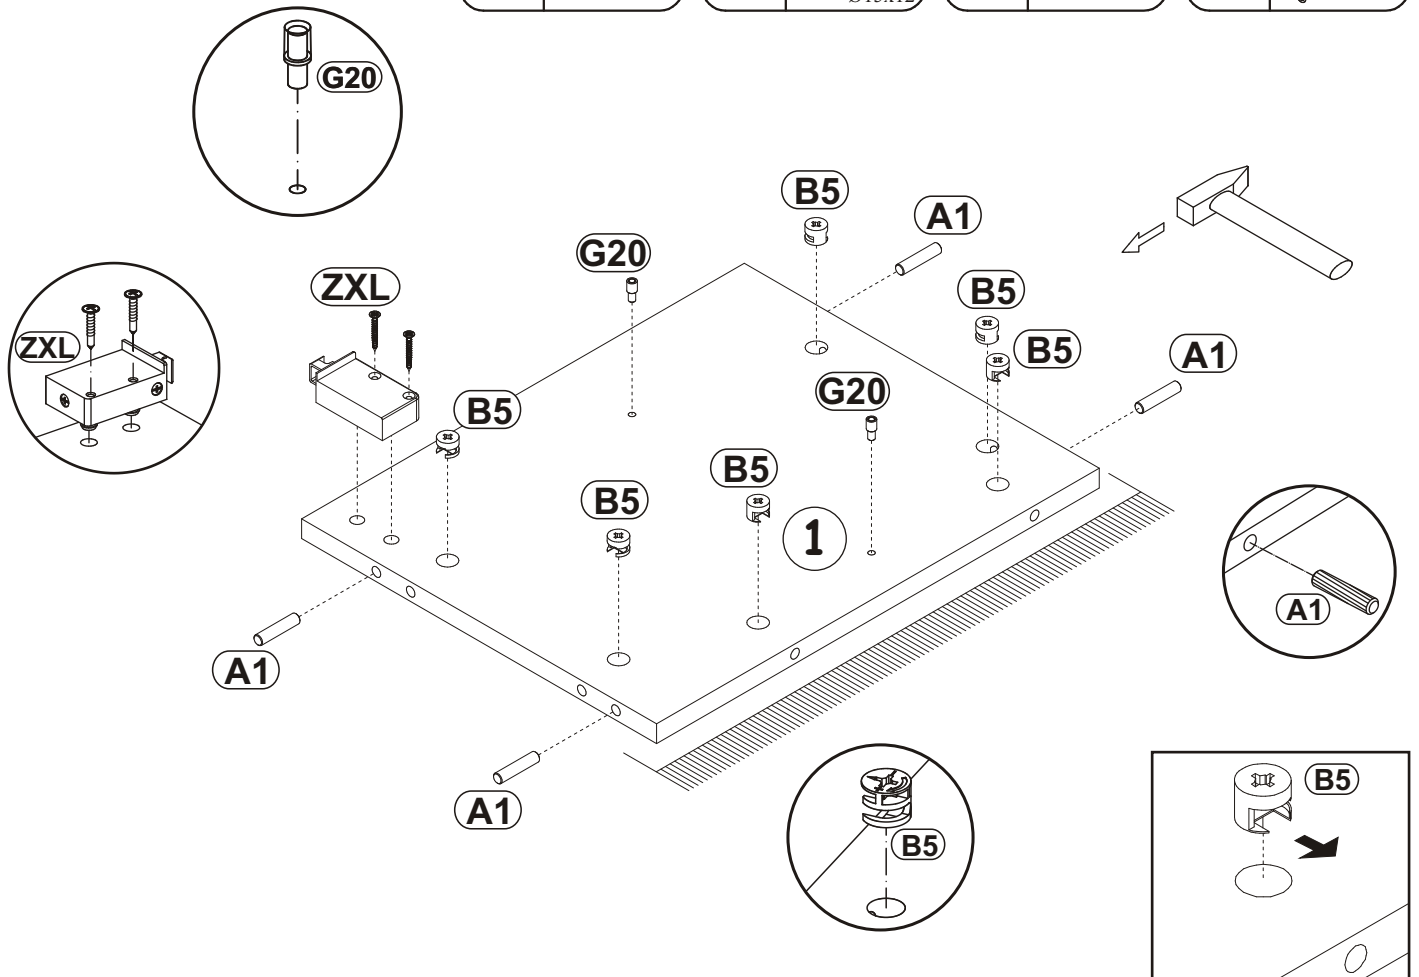

MILANO CARB 160 WALL MOUNTED
FLOATING TV STAND

MILANO CARB 160 WALL MOUNTED
FLOATING TV STAND

A1 x32 Ø5/16"x1 27/64"	B11 x4 Ø9/32"x1 31/32" Ø7x50	G4 x4	B4 x33	B5 x33 Ø19/32"x15/32" Ø15x12	G5 x33
ZXL x2	ZXP x2	G20 x8	T3/T5 x1	E21 x2 Ø35 H=0	E2 x2 H=0
SZ9 x1 L=18 3/16" L=1562 mm	KR5 SFXP x6 Ø 25/64"x1 31/32" x2 23/64" Ø10/50x60	D10 x11 USØ9/64"x33/64" USØ3,5x13	B3 x17 Ø1/16"x13/64"	LZ3 x1	LED x2
G2 x1	BO1 x1	I2 x7			

1

G20 x2	B5 x6 Ø19/32"x15/32" Ø15x12	A1 x4 Ø5/16"x1 27/64" Ø8x36	ZXL x1
-----------	--------------------------------------	--------------------------------------	-----------

MILANO CARB 160 WALL MOUNTED
FLOATING TV STAND

6

A1	Ø5/16"x1 27/64"	G20		B5	Ø19/32"x15/32"
x4	Ø8x36	x2		x4	Ø15x12

7

D10	USØ9/64"x33/64"	BO1		B5	Ø19/32"x15/32"	A1	Ø5/16"x1 27/64"
x3	USØ3,5x13	x1		x4	Ø15x12	x4	Ø8x36

MILANO CARB 160 WALL MOUNTED
FLOATING TV STAND

10

E2		B4	
x2	H=0	x10	

11

B4		A1	
x4		x4	Ø5/16" x 1 27/64" Ø8x36

MILANO CARB 160 WALL MOUNTED
FLOATING TV STAND

12

B4	
x5	

13