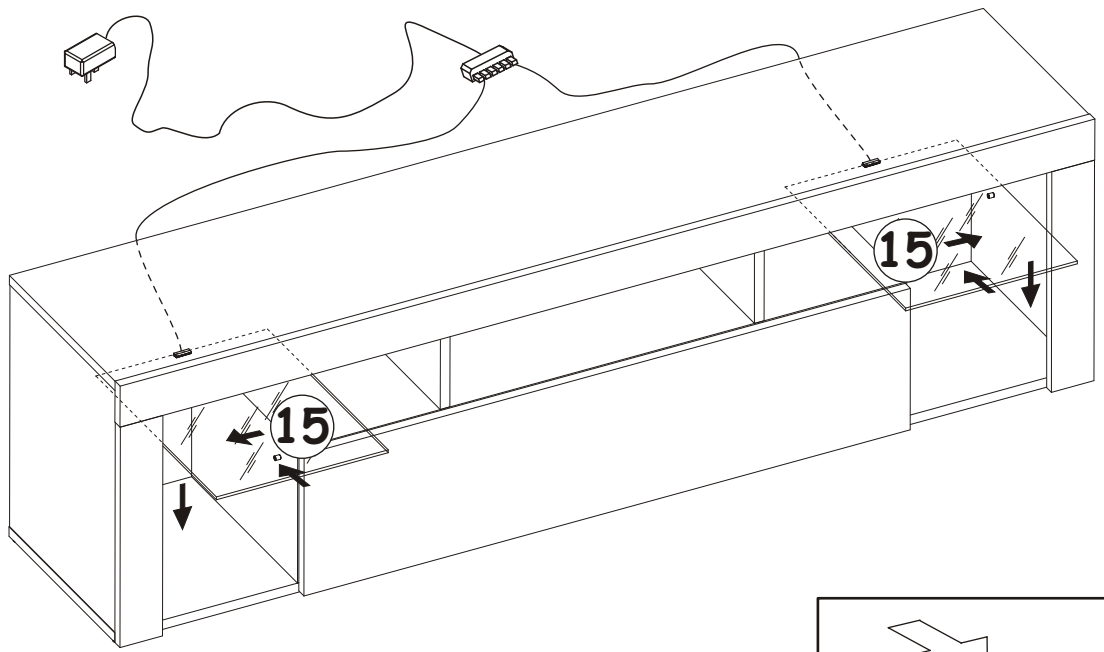

23

LZ3		LED	
x1		x2