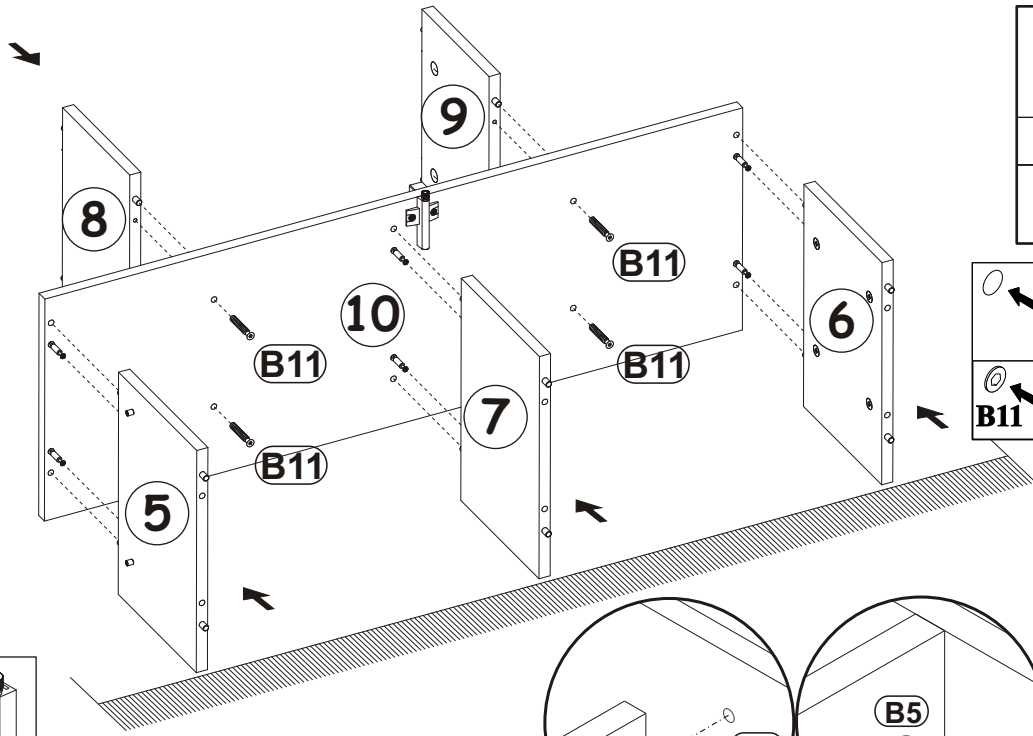

10

E2		B4	
x2	H=0	x10	

11

B4		A1	
x4		x4	Ø5/16" x 1 27/64" Ø8x36

MILANO CARB 160 WALL MOUNTED
FLOATING TV STAND

12

B4	
x5	

13

D10	USØ9/64"x33/64"
x6	USØ3,5x13

BO1	
x1	

E21	Ø1 3/8"
x2	Ø35 H=0

MILANO CARB 160 WALL MOUNTED
FLOATING TV STAND

14

15

16

G5	
x8	

MILANO CARB 160 WALL MOUNTED
FLOATING TV STAND

17

B3	Ø1/16" x 13/64"
x17	 Ø1,4x25

MILANO CARB 160 WALL MOUNTED
FLOATING TV STAND

18

19

MILANO CARB 160 WALL MOUNTED
FLOATING TV STAND

20