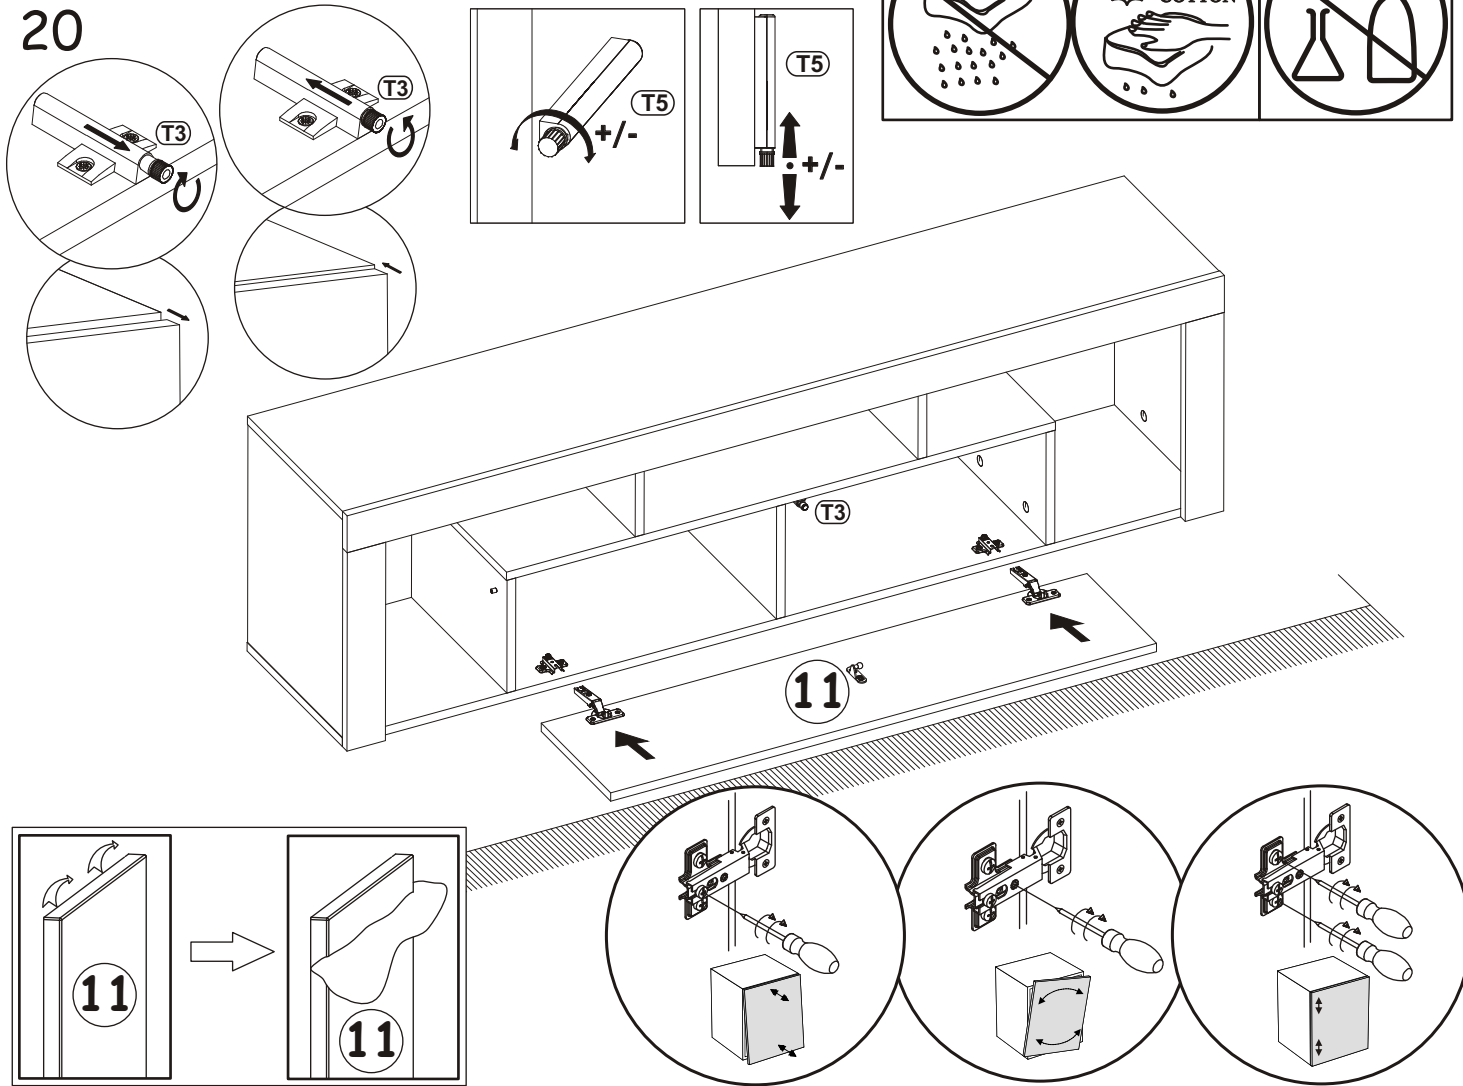

10

E2		B4	
x2	H=0	x10	

11

B4		A1	
x4		x4	Ø5/16" x 1 27/64" Ø8x36

MILANO CARB 160 WALL MOUNTED
FLOATING TV STAND

12

B4	
x5	

13

D10	USØ9/64"x33/64"
x6	USØ3,5x13

BO1	
x1	

E21	Ø1 3/8"
x2	Ø35 H=0

MILANO CARB 160 WALL MOUNTED
FLOATING TV STAND

14

15

16

G5	
x8	

MILANO CARB 160 WALL MOUNTED
FLOATING TV STAND

17

B3	Ø1/16" x 13/64"
x17	 Ø1,4x25

MILANO CARB 160 WALL MOUNTED
FLOATING TV STAND

18

19

MILANO CARB 160 WALL MOUNTED
FLOATING TV STAND

20