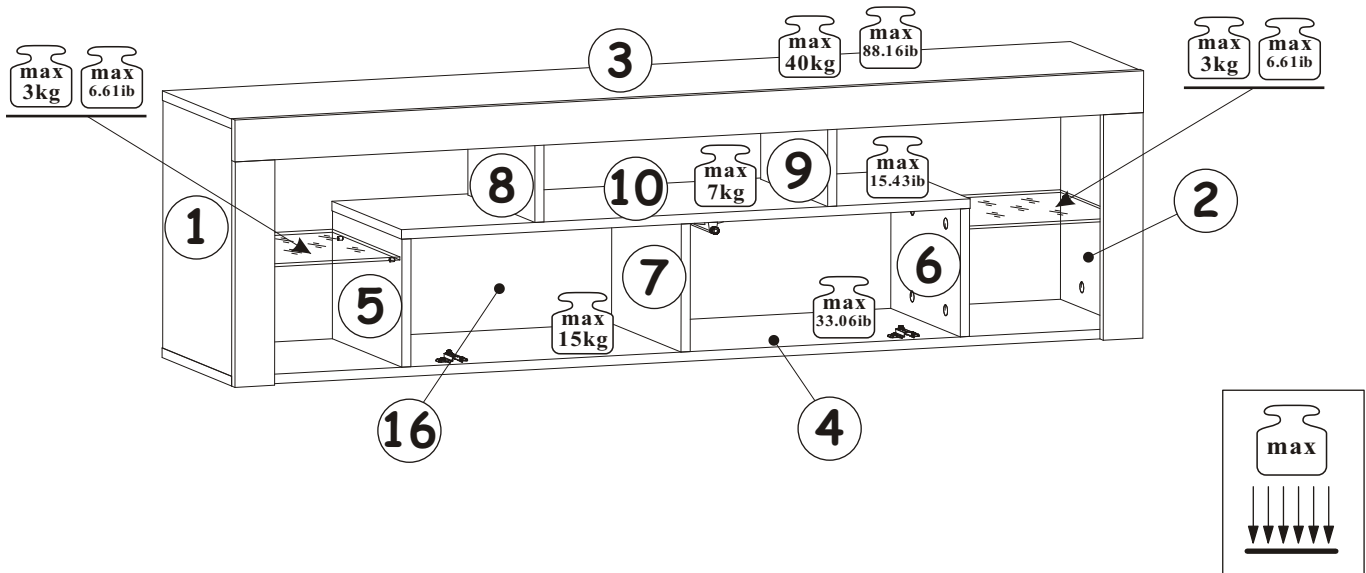

MILANO CARB 160 WALL MOUNTED FLOATING TV STAND

NO	Dim			Col.-No	Qty
1	414	332	16	1	1
2	414	332	16	1	1
3	1600	332	16	2	1
4	1600	332	16	2	1
5	214	332	16	1	1
6	214	332	16	1	1
7	214	332	16	2	1
8	184	320	16	1	1
9	184	320	16	1	1
10	1002	332	16	2	1
11	996	242	16	2	1
12	1601	70	18	2	1
13	377	70	18	2	1
14	377	70	18	2	1
15	282	322	5	1	2
16	994	240	3	2	1

NO	Inch			Col.-No	Qty
1	16 3/16	13 5/64	5/8	1	1
2	16 3/16	13 5/64	5/8	1	1
3	62 63/64	13 5/64	5/8	2	1
4	62 63/64	13 5/64	5/8	2	1
5	8 27/64	13 5/64	5/8	1	1
6	8 27/64	13 5/64	5/8	1	1
7	8 27/64	13 5/64	5/8	2	1
8	7 1/4	12 19/32	5/8	1	1
9	7 1/4	12 19/32	5/8	1	1
10	39 29/64	13 5/64	5/8	2	1
11	39 7/32	13 15/32	5/8	2	1
12	63 1/32	2 3/4	45/64	2	1
13	14 27/32	2 3/4	45/64	2	1
14	14 27/32	2 3/4	45/64	2	1
15	11 7/64	12 43/64	13/64	1	2
16	39 9/64	9 29/64	1/8	2	1