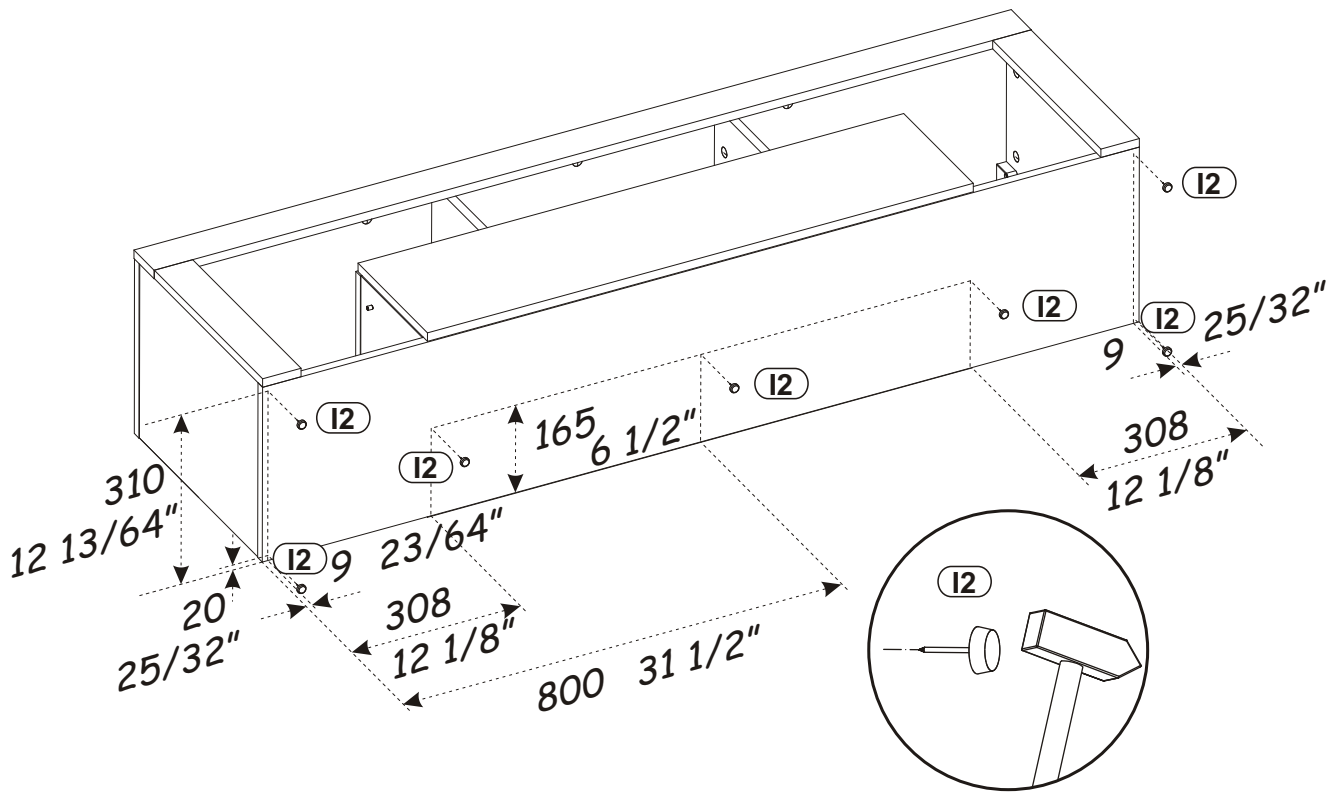

I2	
x7	

22 FLOOR STANDING OPTION ONLY!