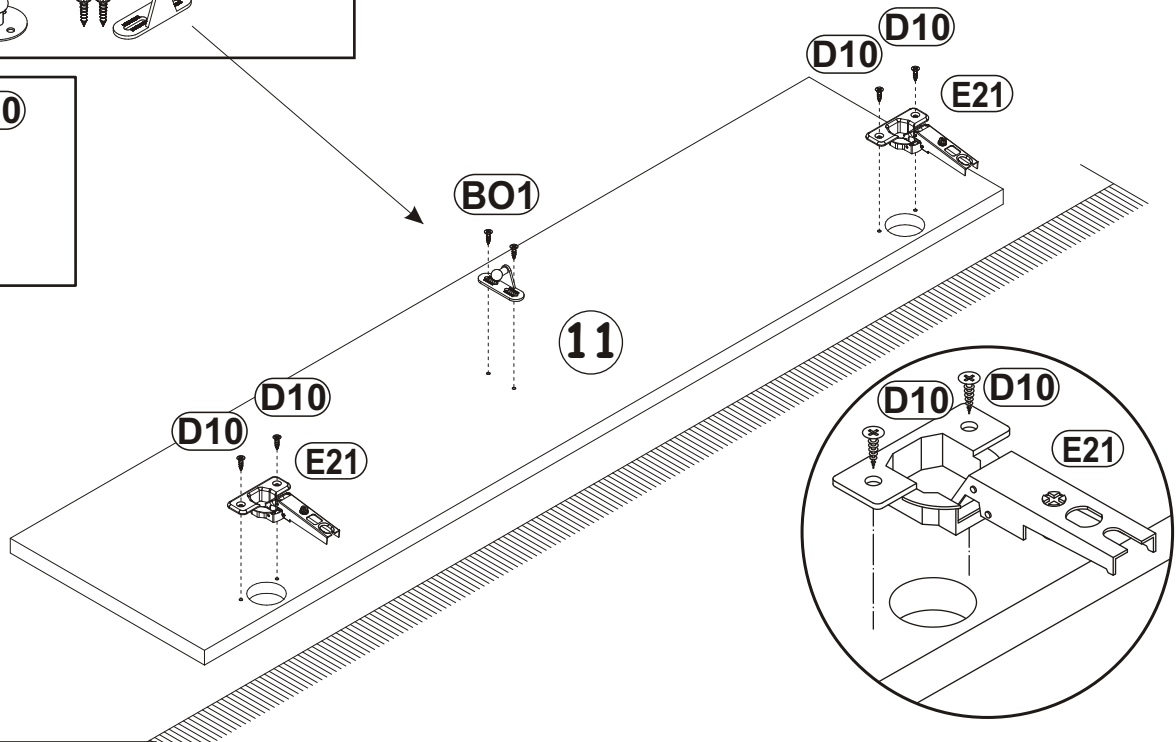

10

E2		B4	
x2	H=0	x10	

11

B4		A1	
x4		x4	Ø5/16" x 1 27/64" Ø8x36

MILANO CARB 160 WALL MOUNTED
FLOATING TV STAND

12

B4	
x5	

13

D10	USØ9/64"x33/64"
x6	USØ3,5x13

BO1	
x1	

E21	Ø1 3/8"
x2	Ø35 H=0

MILANO CARB 160 WALL MOUNTED
FLOATING TV STAND

14

15

16

G5	
x8	