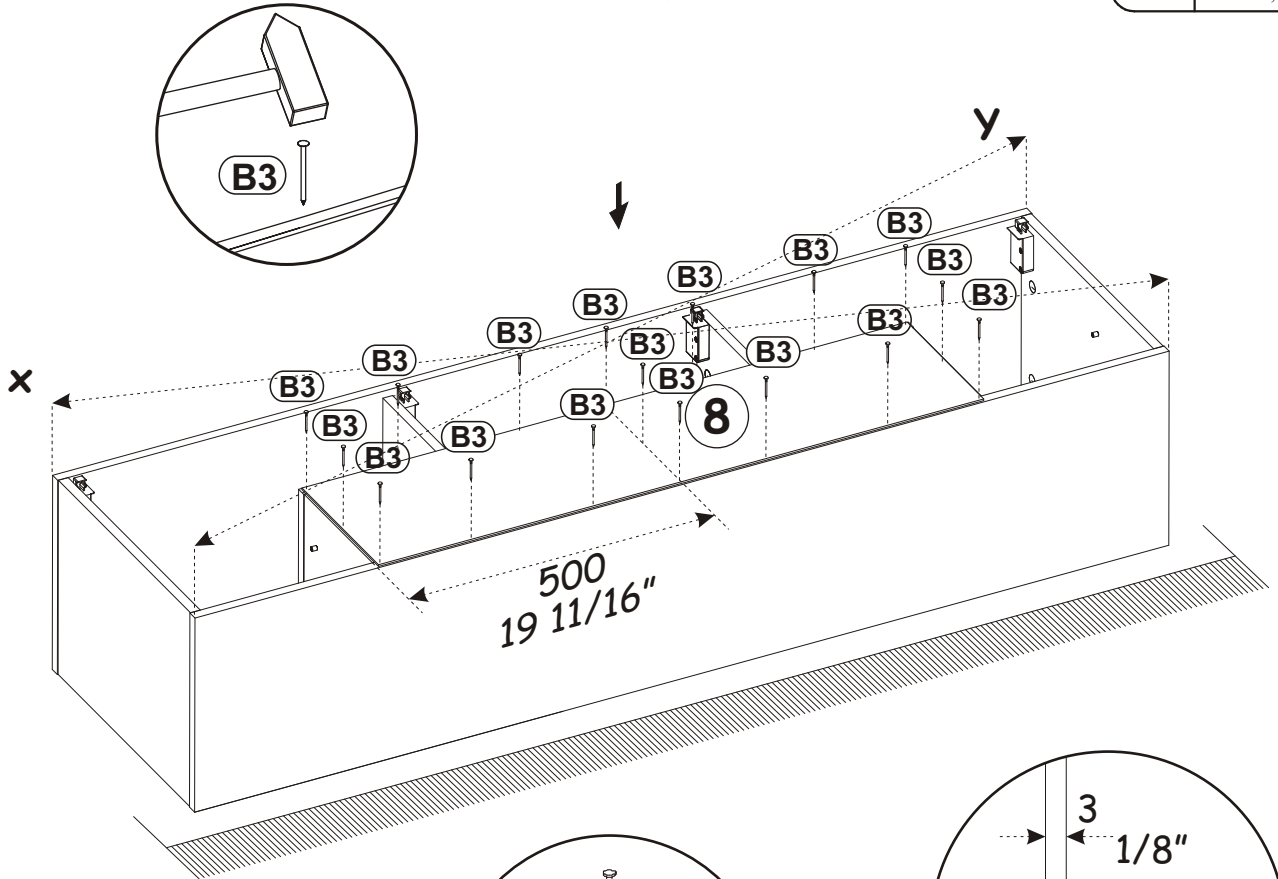

10

E2		B4	
x2	H=0	x10	

11

B4		A1	
x4		x4	Ø5/16" x 1 27/64" Ø8x36

MILANO CARB 160 WALL MOUNTED
FLOATING TV STAND

12

B4	
x5	

13

D10	USØ9/64"x33/64"
x6	USØ3,5x13

BO1	
x1	

E21	Ø1 3/8"
x2	Ø35 H=0

MILANO CARB 160 WALL MOUNTED
FLOATING TV STAND

14

15

16

G5	
x8	

MILANO CARB 160 WALL MOUNTED
FLOATING TV STAND

17

B3	Ø1/16" x 13/64"
x17	 Ø1,4x25

MILANO CARB 160 WALL MOUNTED
FLOATING TV STAND

18

19

MILANO CARB 160 WALL MOUNTED
FLOATING TV STAND

20