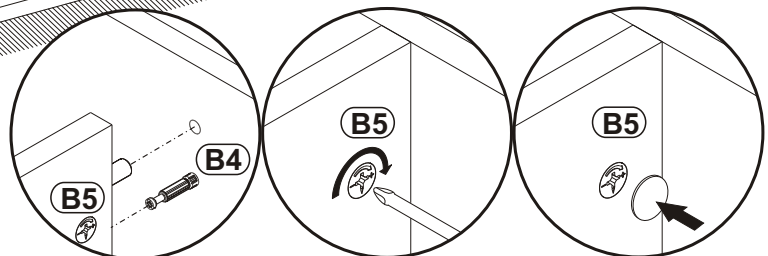

10

E2		B4	
x2	H=0	x10	

11

B4		A1	
x4		x4	Ø5/16" x 1 27/64" Ø8x36

MILANO CARB 160 WALL MOUNTED
FLOATING TV STAND

12

B4	
x5	

13

D10	USØ9/64"x33/64"
x6	USØ3,5x13

BO1	
x1	

E21	Ø1 3/8"
x2	Ø35 H=0

MILANO CARB 160 WALL MOUNTED
FLOATING TV STAND

14

15

16

G5	
x8	