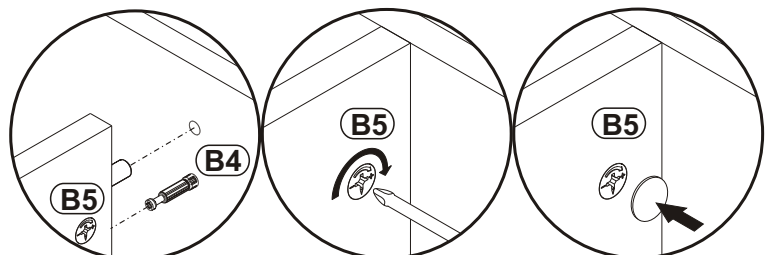

MILANO CARB 160 WALL MOUNTED
FLOATING TV STAND

17

B3	Ø1/16" x 13/64"
x17	 Ø1,4x25

MILANO CARB 160 WALL MOUNTED
FLOATING TV STAND

18

19

MILANO CARB 160 WALL MOUNTED
FLOATING TV STAND

20