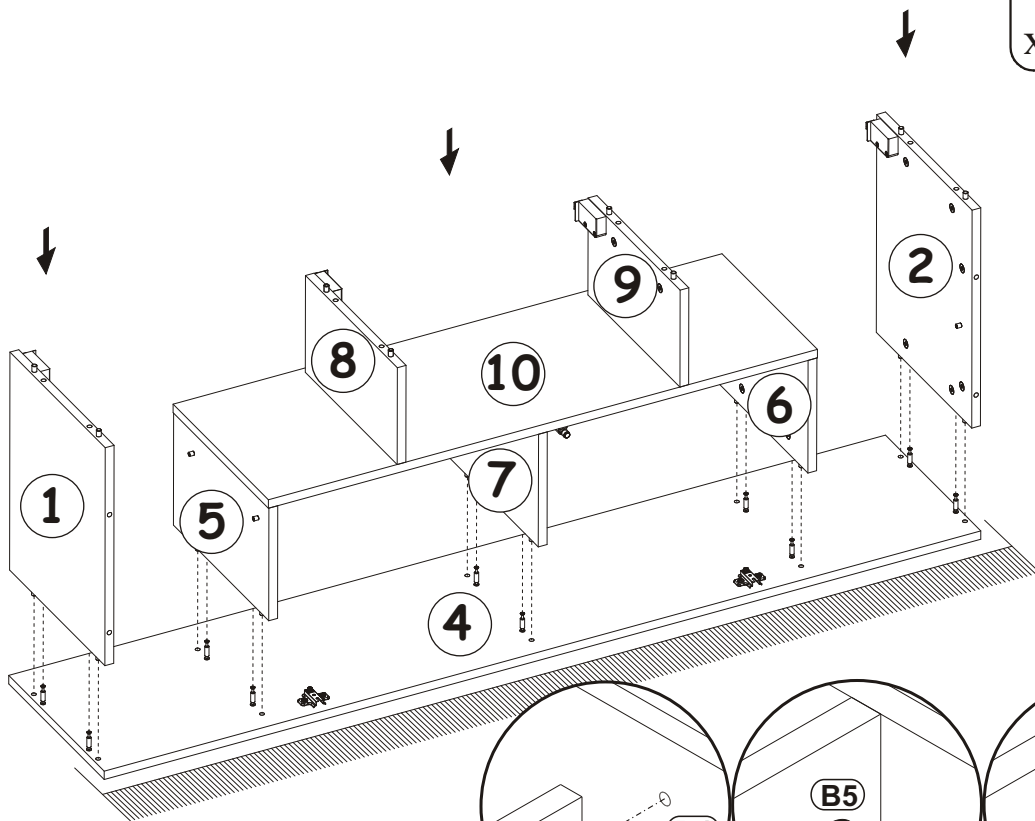

10

E2		B4	
x2	H=0	x10	

11

B4		A1	
x4		x4	Ø5/16" x 1 27/64" Ø8x36

MILANO CARB 160 WALL MOUNTED
FLOATING TV STAND

12

B4	
x5	

13

D10	USØ9/64"x33/64"
x6	USØ3,5x13

BO1	
x1	

E21	Ø1 3/8"
x2	Ø35 H=0

MILANO CARB 160 WALL MOUNTED
FLOATING TV STAND

14

15

16

G5	
x8	