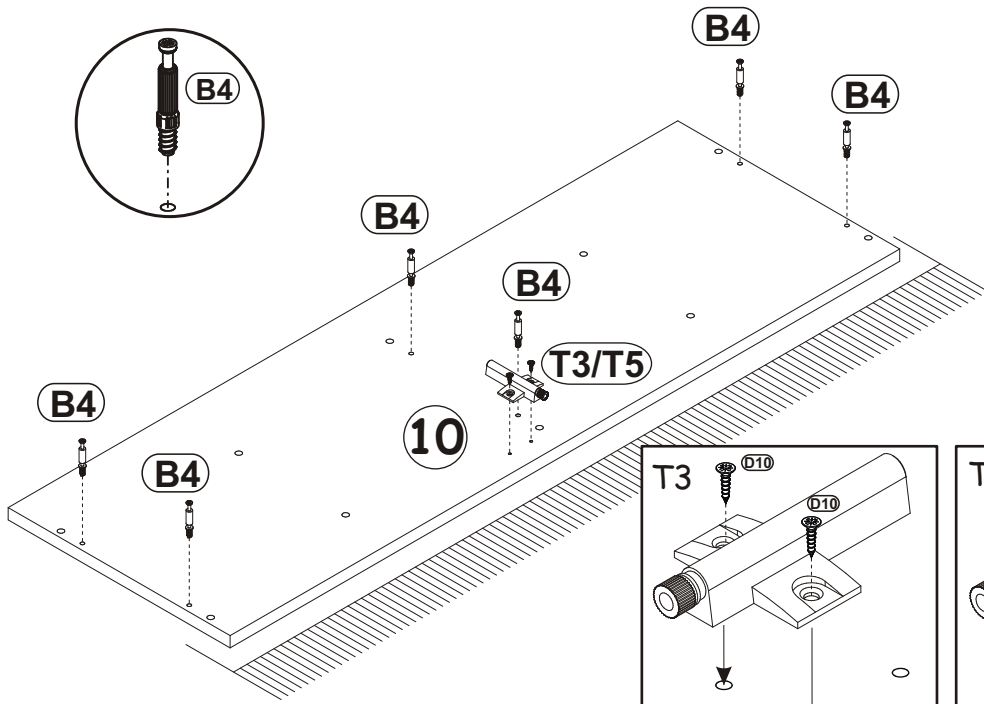

MILANO CARB 160 WALL MOUNTED
FLOATING TV STAND

8

D10	US09/64"x33/64"
x2	US03,5x13

T3/T5	
x1	

B4	
x6