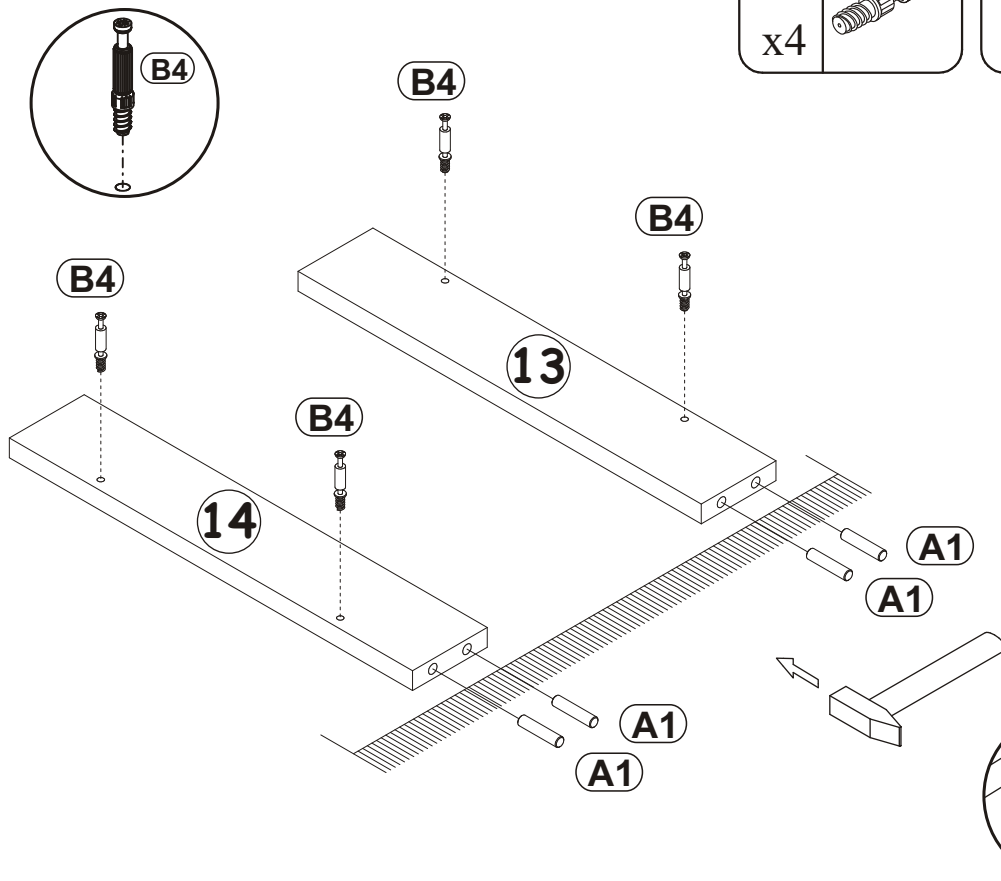

8

D10	US09/64"x33/64"
x2	US03,5x13

T3/T5	
x1	

B4	
x6	

9

B5	Ø19/32"x15/32"
x5	Ø15x12

B4	
x8	

MILANO CARB 160 WALL MOUNTED
FLOATING TV STAND

10

E2		B4	
x2	H=0	x10	

11

B4		A1	
x4		x4	Ø5/16" x 1 27/64" Ø8x36

MILANO CARB 160 WALL MOUNTED
FLOATING TV STAND

12

B4	
x5	

13

D10	USØ9/64"x33/64"
x6	USØ3,5x13

BO1	
x1	

E21	Ø1 3/8"
x2	Ø35 H=0

MILANO CARB 160 WALL MOUNTED
FLOATING TV STAND

14

15

16

G5	
x8	