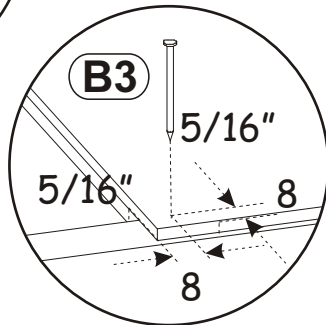

10

E2		B4	
x2	H=0	x10	

11

B4		A1	
x4		x4	Ø5/16" x 1 27/64" Ø8x36

MILANO CARB 160 WALL MOUNTED
FLOATING TV STAND

12

B4	
x5	

13

D10	USØ9/64"x33/64"
x6	USØ3,5x13

BO1	
x1	

E21	Ø1 3/8"
x2	Ø35 H=0

MILANO CARB 160 WALL MOUNTED
FLOATING TV STAND

14

15

16

G5	
x8	

MILANO CARB 160 WALL MOUNTED
FLOATING TV STAND

17

B3	Ø1/16" x 13/64"
x17	 Ø1,4x25

MILANO CARB 160 WALL MOUNTED
FLOATING TV STAND

18

19

MILANO CARB 160 WALL MOUNTED
FLOATING TV STAND

20