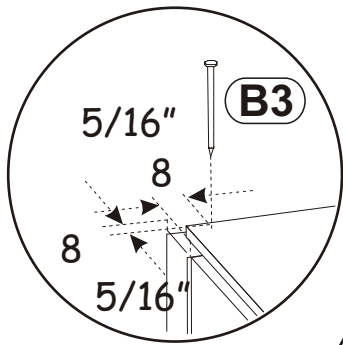

MILANO CARB 160 WALL MOUNTED
FLOATING TV STAND

17

B3	Ø1/16" x 13/64"
x17	 Ø1,4x25