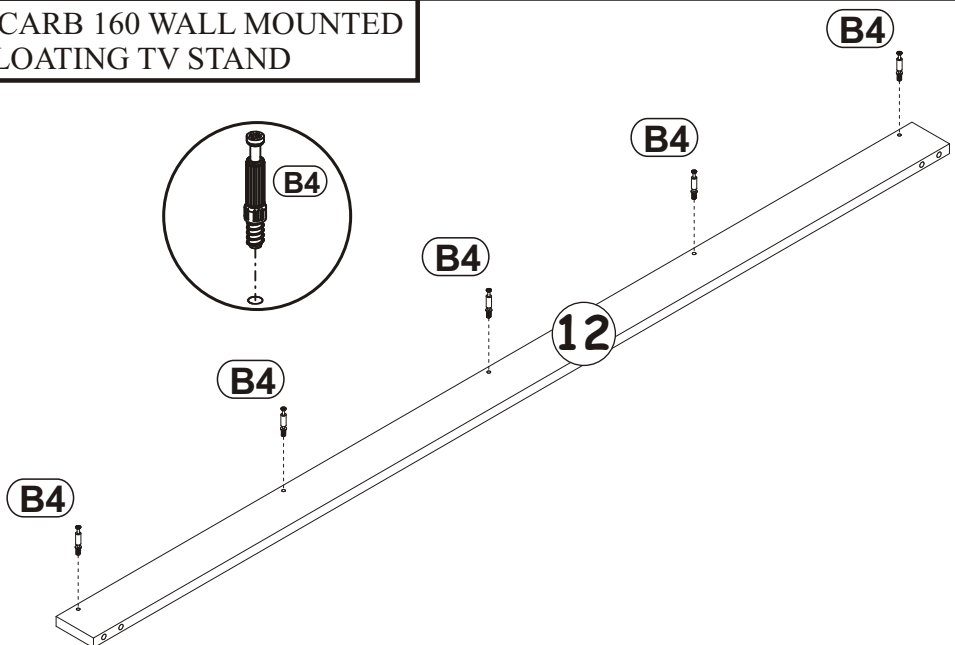

10

E2		B4	
x2	H=0	x10	

11

B4		A1	
x4		x4	Ø5/16" x 1 27/64" Ø8x36

MILANO CARB 160 WALL MOUNTED
FLOATING TV STAND

12

B4	
x5	

13

D10	USØ9/64"x33/64"
x6	USØ3,5x13

BO1	
x1	

E21	Ø1 3/8"
x2	Ø35 H=0

MILANO CARB 160 WALL MOUNTED
FLOATING TV STAND

14

15

16

G5	
x8	