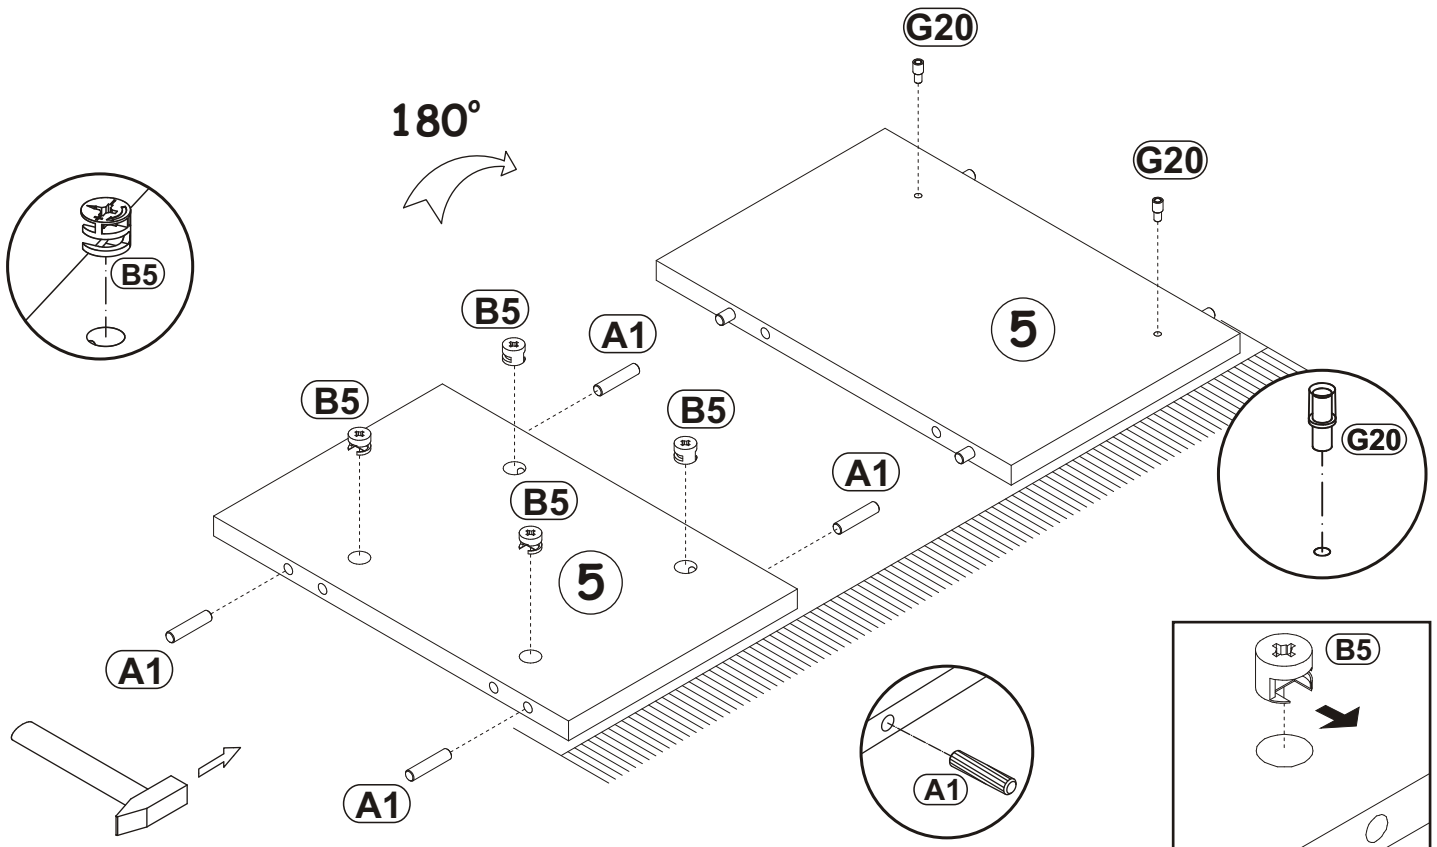

2

B5	Ø19/32"x15/32" 
x6	Ø15x12

A1	Ø5/16"x1 27/64" 
x4	Ø8x36

ZXP	
x1	

G20	
x2	

3

B5	Ø19/32"x15/32" 
x2	Ø15x12

A1	Ø5/16"x1 27/64" 
x4	Ø8x36

ZXL	
x1	

MILANO CARB 160 WALL MOUNTED
FLOATING TV STAND

4

B5	Ø19/32"x15/32" Ø15x12	A1	Ø5/16"x1 27/64" Ø8x36	ZXP	
x2		x4		x1	

5

B5	Ø19/32"x15/32" Ø15x12	A1	Ø5/16"x1 27/64" Ø8x36	G20	
x4		x4		x2	

MILANO CARB 160 WALL MOUNTED
FLOATING TV STAND

6

A1	Ø5/16"x1 27/64"	G20		B5	Ø19/32"x15/32"
x4	Ø8x36	x2		x4	Ø15x12

7

D10	USØ9/64"x33/64"	BO1		B5	Ø19/32"x15/32"	A1	Ø5/16"x1 27/64"
x3	USØ3,5x13	x1		x4	Ø15x12	x4	Ø8x36

MILANO CARB 160 WALL MOUNTED
FLOATING TV STAND

10

E2		B4	
x2	H=0	x10	

11

B4		A1	
x4		x4	Ø5/16" x 1 27/64" Ø8x36

MILANO CARB 160 WALL MOUNTED
FLOATING TV STAND

12

B4	
x5	

13