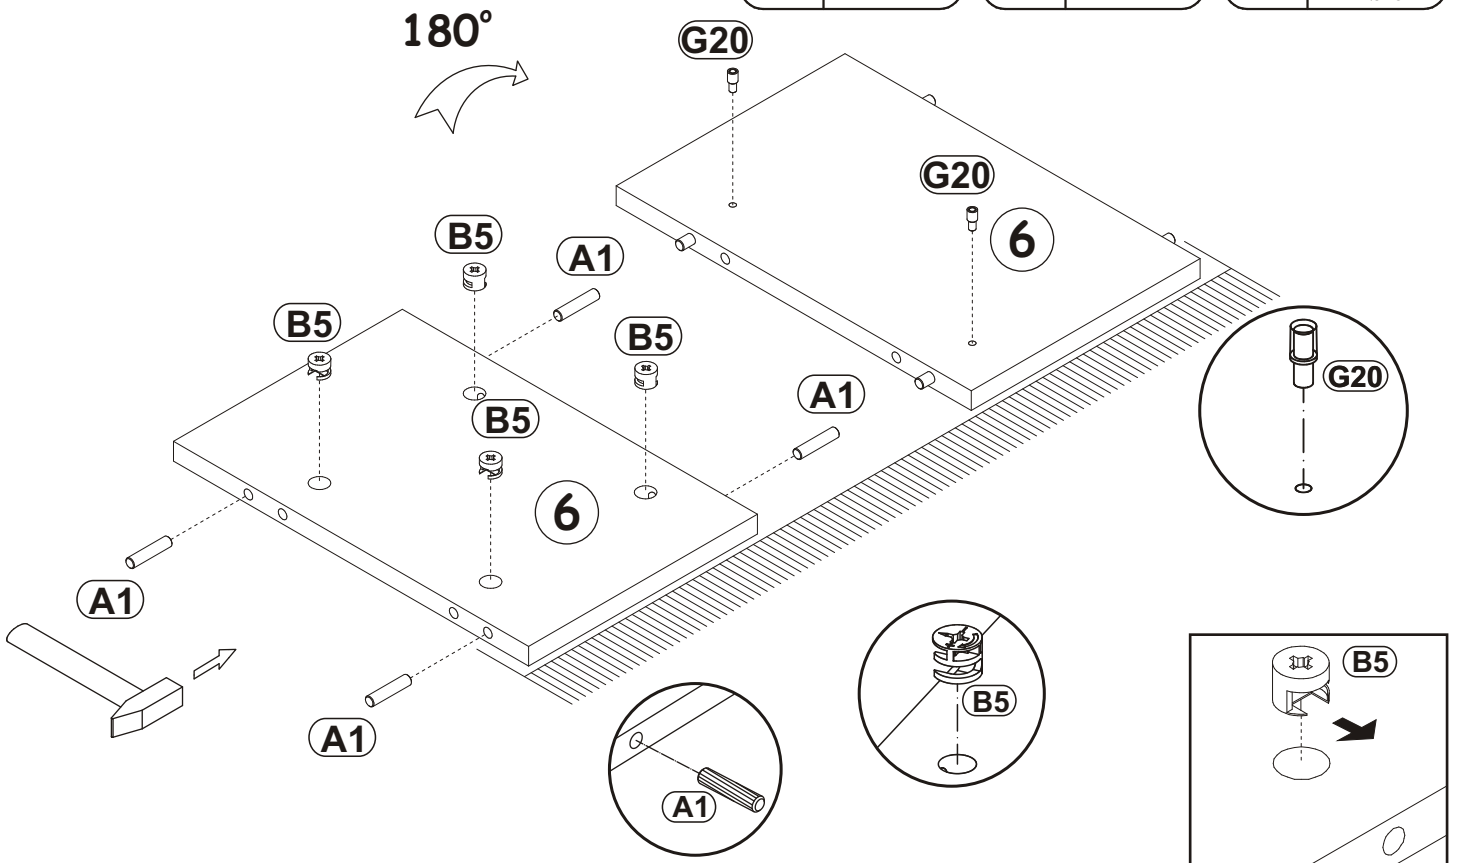

2

B5	Ø19/32"x15/32" 
x6	Ø15x12

A1	Ø5/16"x1 27/64" 
x4	Ø8x36

ZXP	
x1	

G20	
x2	

3

B5	Ø19/32"x15/32" 
x2	Ø15x12

A1	Ø5/16"x1 27/64" 
x4	Ø8x36

ZXL	
x1	

MILANO CARB 160 WALL MOUNTED
FLOATING TV STAND

4

B5	Ø19/32"x15/32" Ø15x12	A1	Ø5/16"x1 27/64" Ø8x36	ZXP	
x2		x4		x1	

5

B5	Ø19/32"x15/32" Ø15x12	A1	Ø5/16"x1 27/64" Ø8x36	G20	
x4		x4		x2	

MILANO CARB 160 WALL MOUNTED
FLOATING TV STAND

6

A1	Ø5/16"x1 27/64"	G20		B5	Ø19/32"x15/32"
x4	Ø8x36	x2		x4	Ø15x12

7

D10	USØ9/64"x33/64"	BO1		B5	Ø19/32"x15/32"	A1	Ø5/16"x1 27/64"
x3	USØ3,5x13	x1		x4	Ø15x12	x4	Ø8x36

MILANO CARB 160 WALL MOUNTED
FLOATING TV STAND

10

E2		B4	
x2	H=0	x10	

11

B4		A1	
x4		x4	Ø5/16" x 1 27/64" Ø8x36

MILANO CARB 160 WALL MOUNTED
FLOATING TV STAND

12

B4	
x5	

13