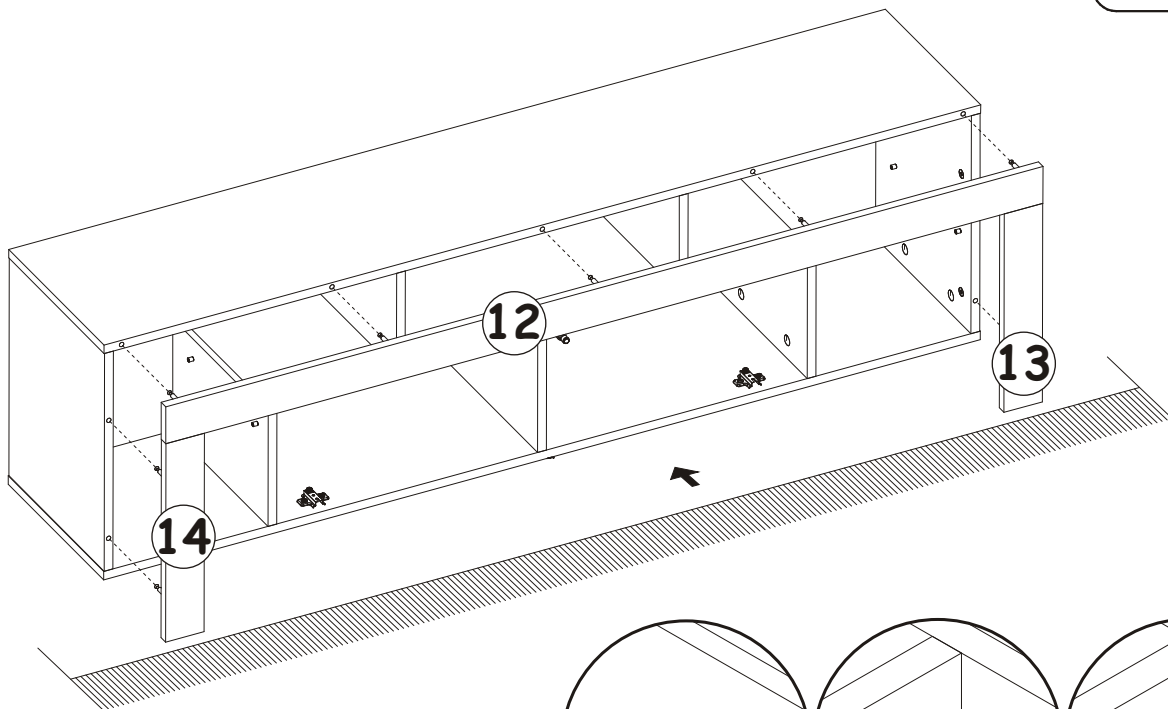

D10	USØ9/64"x33/64"
x6	USØ3,5x13

BO1	
x1	

E21	Ø1 3/8"
x2	Ø35 H=0

MILANO CARB 160 WALL MOUNTED
FLOATING TV STAND

14

15

16

G5	
x8	

MILANO CARB 160 WALL MOUNTED
FLOATING TV STAND

17

B3	Ø1/16" x 13/64"
x17	 Ø1,4x25

MILANO CARB 160 WALL MOUNTED
FLOATING TV STAND

18

19

MILANO CARB 160 WALL MOUNTED
FLOATING TV STAND

20