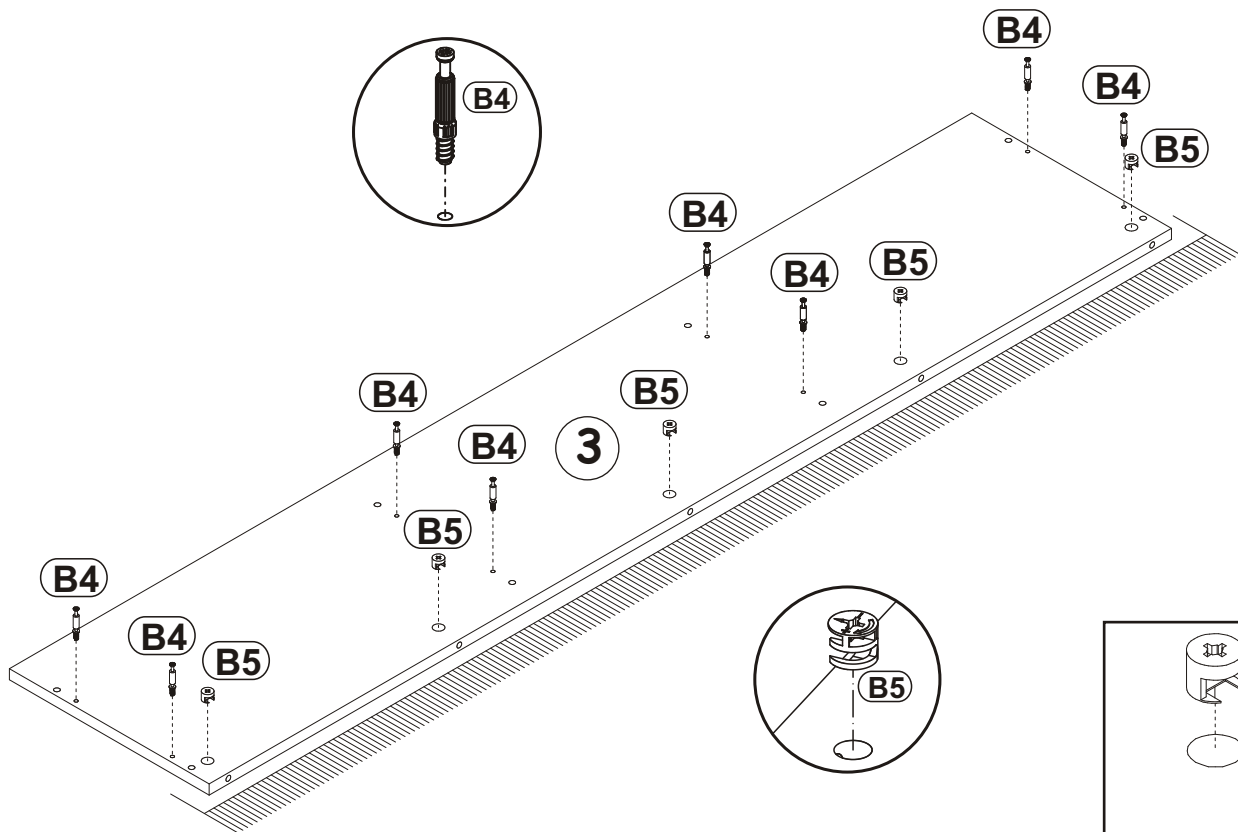

8

D10	US09/64"x33/64"
x2	US03,5x13

T3/T5	
x1	

B4	
x6	

9

B5	Ø19/32"x15/32"
x5	Ø15x12

B4	
x8	

MILANO CARB 160 WALL MOUNTED
FLOATING TV STAND

10

E2		B4	
x2	H=0	x10	

11

B4		A1	
x4		x4	Ø5/16" x 1 27/64" Ø8x36

MILANO CARB 160 WALL MOUNTED
FLOATING TV STAND

12

B4	
x5	

13