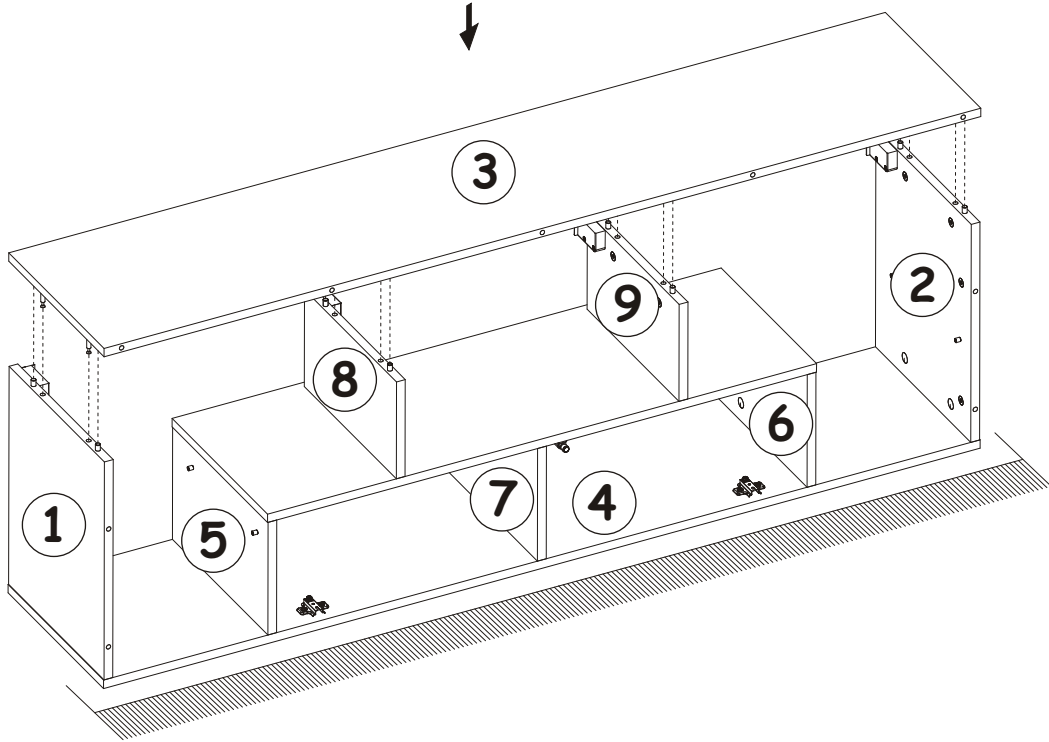

10

E2		B4	
x2	H=0	x10	

11

B4		A1	
x4		x4	Ø5/16" x 1 27/64" Ø8x36

MILANO CARB 160 WALL MOUNTED
FLOATING TV STAND

12

B4	
x5	

13

D10	USØ9/64"x33/64"
x6	USØ3,5x13

BO1	
x1	

E21	Ø1 3/8"
x2	Ø35 H=0

MILANO CARB 160 WALL MOUNTED
FLOATING TV STAND

14

15

16

G5	
x8	

MILANO CARB 160 WALL MOUNTED
FLOATING TV STAND

17

B3	Ø1/16" x 13/64"
x17	 Ø1,4x25

MILANO CARB 160 WALL MOUNTED
FLOATING TV STAND

18

19

MILANO CARB 160 WALL MOUNTED
FLOATING TV STAND

20