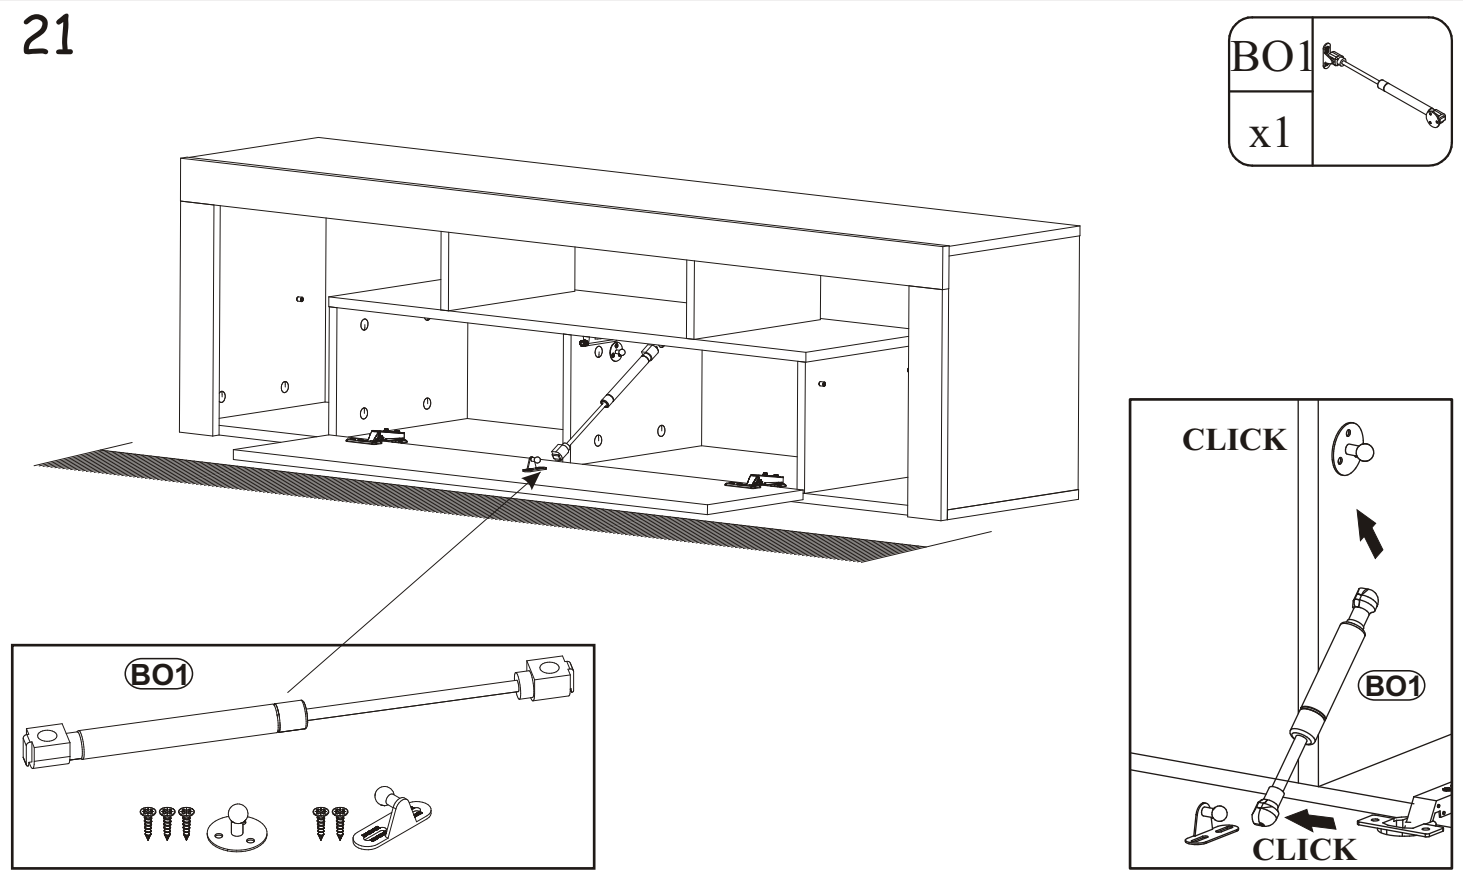

MILANO CARB 160 WALL MOUNTED
FLOATING TV STAND

20

21