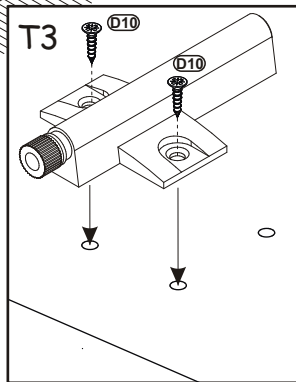

MILANO CARB 160 WALL MOUNTED
FLOATING TV STAND

8

D10	US09/64"x33/64"
x2	US03,5x13

T3/T5	
x1	

B4	
x6