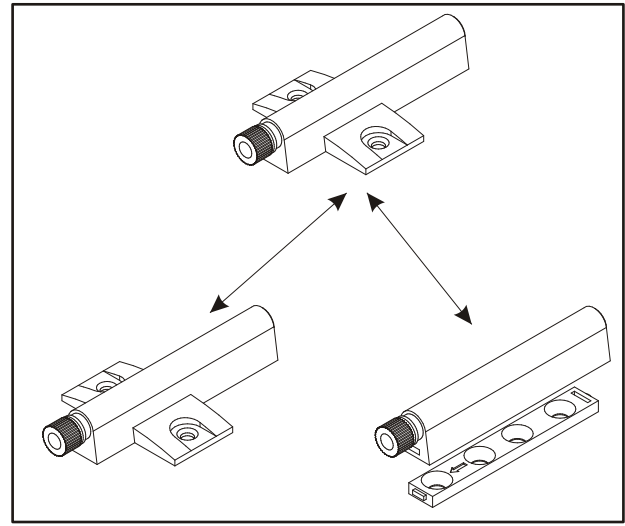

MILANO CARB 160 WALL MOUNTED
FLOATING TV STAND

MILANO CARB 160 WALL MOUNTED
FLOATING TV STAND

A1 x32 Ø5/16"x1 27/64"	B11 x4 Ø9/32"x1 31/32" Ø7x50	G4 x4	B4 x33	B5 x33 Ø19/32"x15/32" Ø15x12	G5 x33
ZXL x2	ZXP x2	G20 x8	T3/T5 x1	E21 x2 Ø35 H=0	E2 x2 H=0
SZ9 x1 L=18 3/16" L=1562 mm	KR5 SFXP x6 Ø 25/64"x1 31/32" x2 23/64" Ø10/50x60	D10 x11 USØ9/64"x33/64" USØ3,5x13	B3 x17 Ø1/16"x13/64"	LZ3 x1	LED x2
G2 x1	BO1 x1	I2 x7			

1

G20 x2	B5 x6 Ø19/32"x15/32" Ø15x12	A1 x4 Ø5/16"x1 27/64" Ø8x36	ZXL x1
-----------	--------------------------------------	--------------------------------------	-----------

MILANO CARB 160 WALL MOUNTED
FLOATING TV STAND