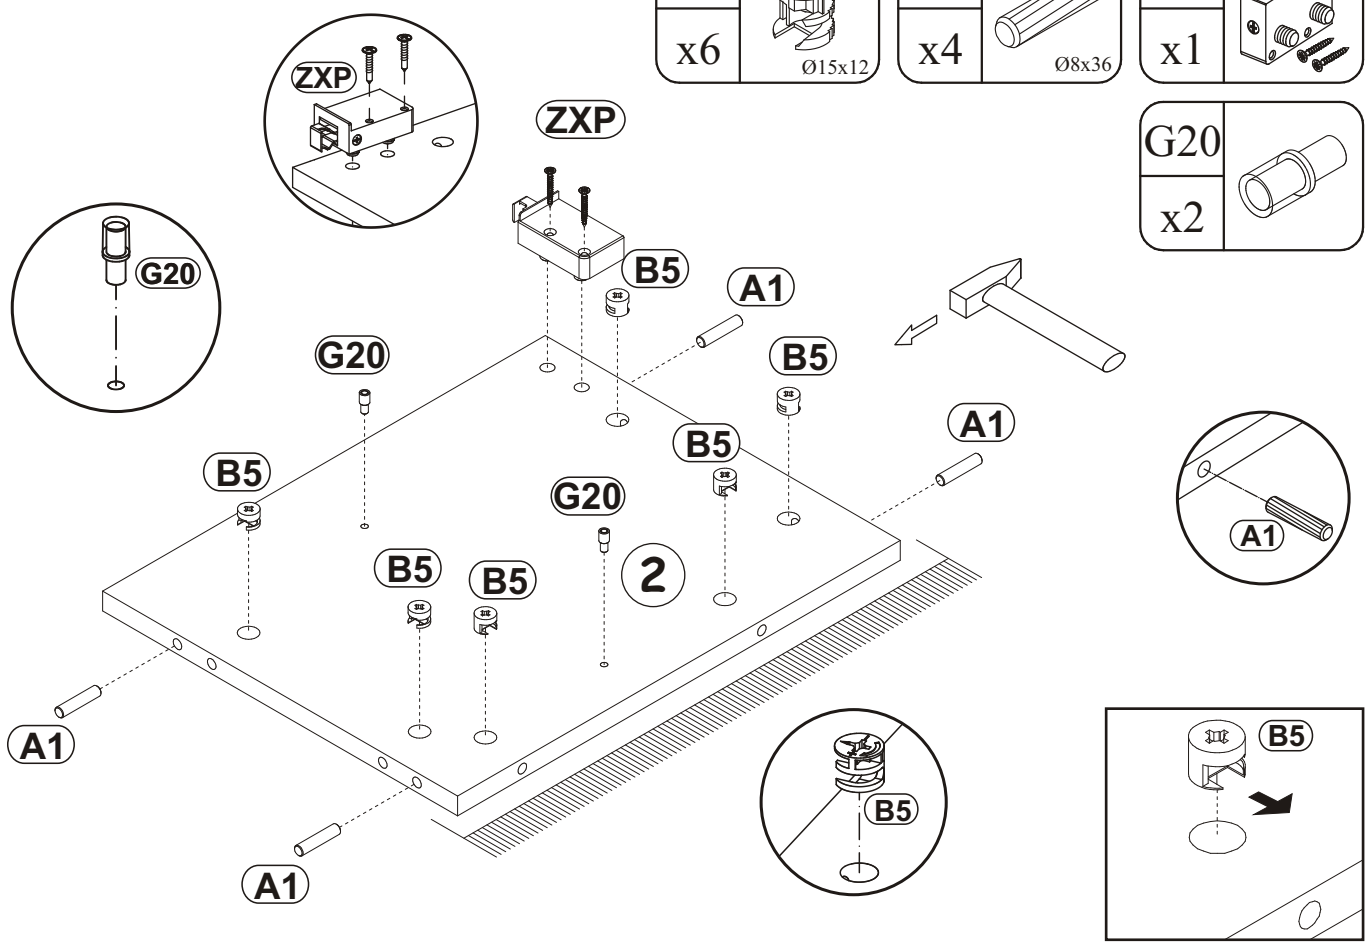

MILANO CARB 160 WALL MOUNTED
FLOATING TV STAND

MILANO CARB 160 WALL MOUNTED
FLOATING TV STAND

A1 x32 Ø5/16"x1 27/64"	B11 x4 Ø9/32"x1 31/32" Ø7x50	G4 x4	B4 x33	B5 x33 Ø19/32"x15/32" Ø15x12	G5 x33
ZXL x2	ZXP x2	G20 x8	T3/T5 x1	E21 x2 Ø35 H=0	E2 x2 H=0
SZ9 x1 L=18 3/16" L=1562 mm	KR5 SFXP x6 Ø 25/64"x1 31/32" x2 23/64" Ø10/50x60	D10 x11 USØ9/64"x33/64" USØ3,5x13	B3 x17 Ø1/16"x13/64"	LZ3 x1	LED x2
G2 x1	BO1 x1	I2 x7			

1

G20 x2	B5 x6 Ø19/32"x15/32" Ø15x12	A1 x4 Ø5/16"x1 27/64" Ø8x36	ZXL x1
-----------	--------------------------------------	--------------------------------------	-----------

MILANO CARB 160 WALL MOUNTED
FLOATING TV STAND

2

B5	Ø19/32"x15/32" 
x6	Ø15x12

A1	Ø5/16"x1 27/64" 
x4	Ø8x36

ZXP	
x1	

G20	
x2	

3

B5	Ø19/32"x15/32" 
x2	Ø15x12

A1	Ø5/16"x1 27/64" 
x4	Ø8x36

10

E2		B4	
x2	H=0	x10	

11

B4		A1	
x4		x4	Ø5/16" x 1 27/64" Ø8x36

MILANO CARB 160 WALL MOUNTED
FLOATING TV STAND

12

B4	
x5	

13