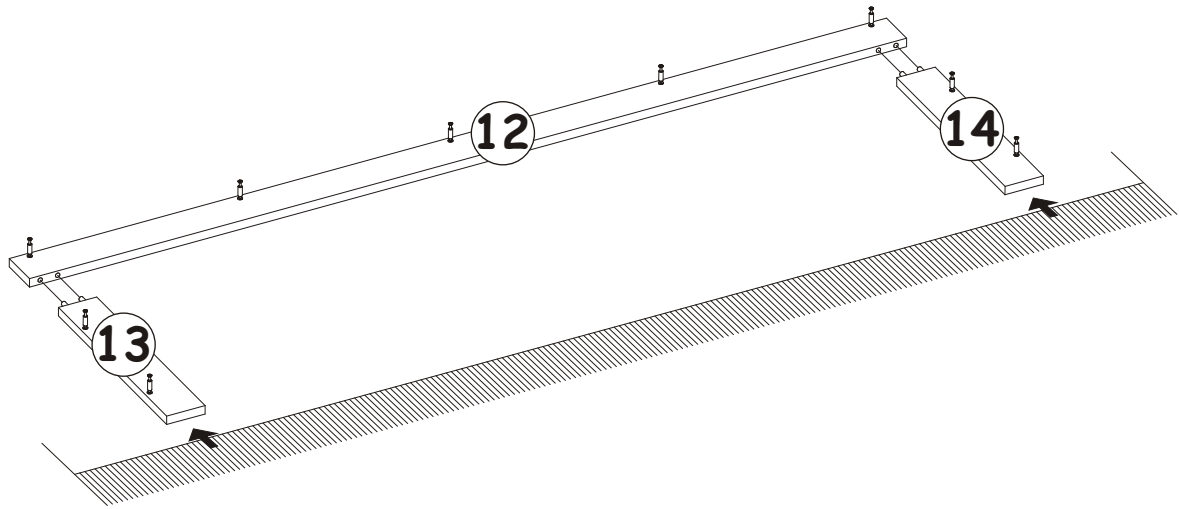

10

E2		B4	
x2	H=0	x10	

11

B4		A1	
x4		x4	Ø5/16" x 1 27/64" Ø8x36

MILANO CARB 160 WALL MOUNTED
FLOATING TV STAND

12

B4	
x5	

13

D10	USØ9/64"x33/64"
x6	USØ3,5x13

BO1	
x1	

E21	Ø1 3/8"
x2	Ø35 H=0

MILANO CARB 160 WALL MOUNTED
FLOATING TV STAND

14

15

16

G5	
x8	

MILANO CARB 160 WALL MOUNTED
FLOATING TV STAND

17

B3	Ø1/16" x 13/64"
x17	 Ø1,4x25

MILANO CARB 160 WALL MOUNTED
FLOATING TV STAND

18

19

MILANO CARB 160 WALL MOUNTED
FLOATING TV STAND

20