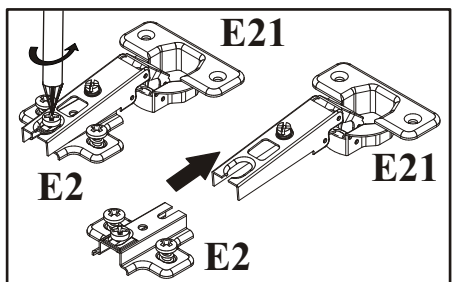

10

E2		B4	
x2	H=0	x10	

11

B4		A1	
x4		x4	Ø5/16" x 1 27/64" Ø8x36

MILANO CARB 160 WALL MOUNTED
FLOATING TV STAND

12

B4	
x5	

13

D10	USØ9/64"x33/64"
x6	USØ3,5x13

BO1	
x1	

E21	Ø1 3/8"
x2	Ø35 H=0

MILANO CARB 160 WALL MOUNTED
FLOATING TV STAND

14

15

16

G5	
x8	