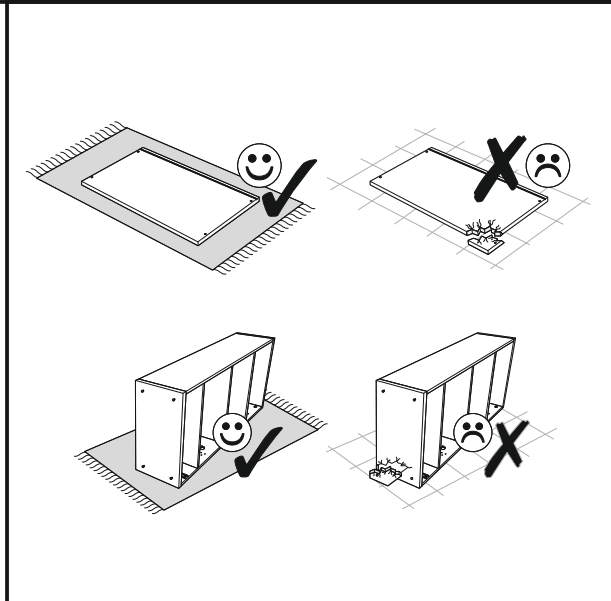

RTV MIAMI CABINET

S

ASSEMBLY INSTRUCTIONS

Model: MIAMI

Use the following for assembly:

Care notes!
Please wipe with dust cloth or slightly damp rubber.
Do not use scrubbing or cleaning agents on cabinet.

BAG 1