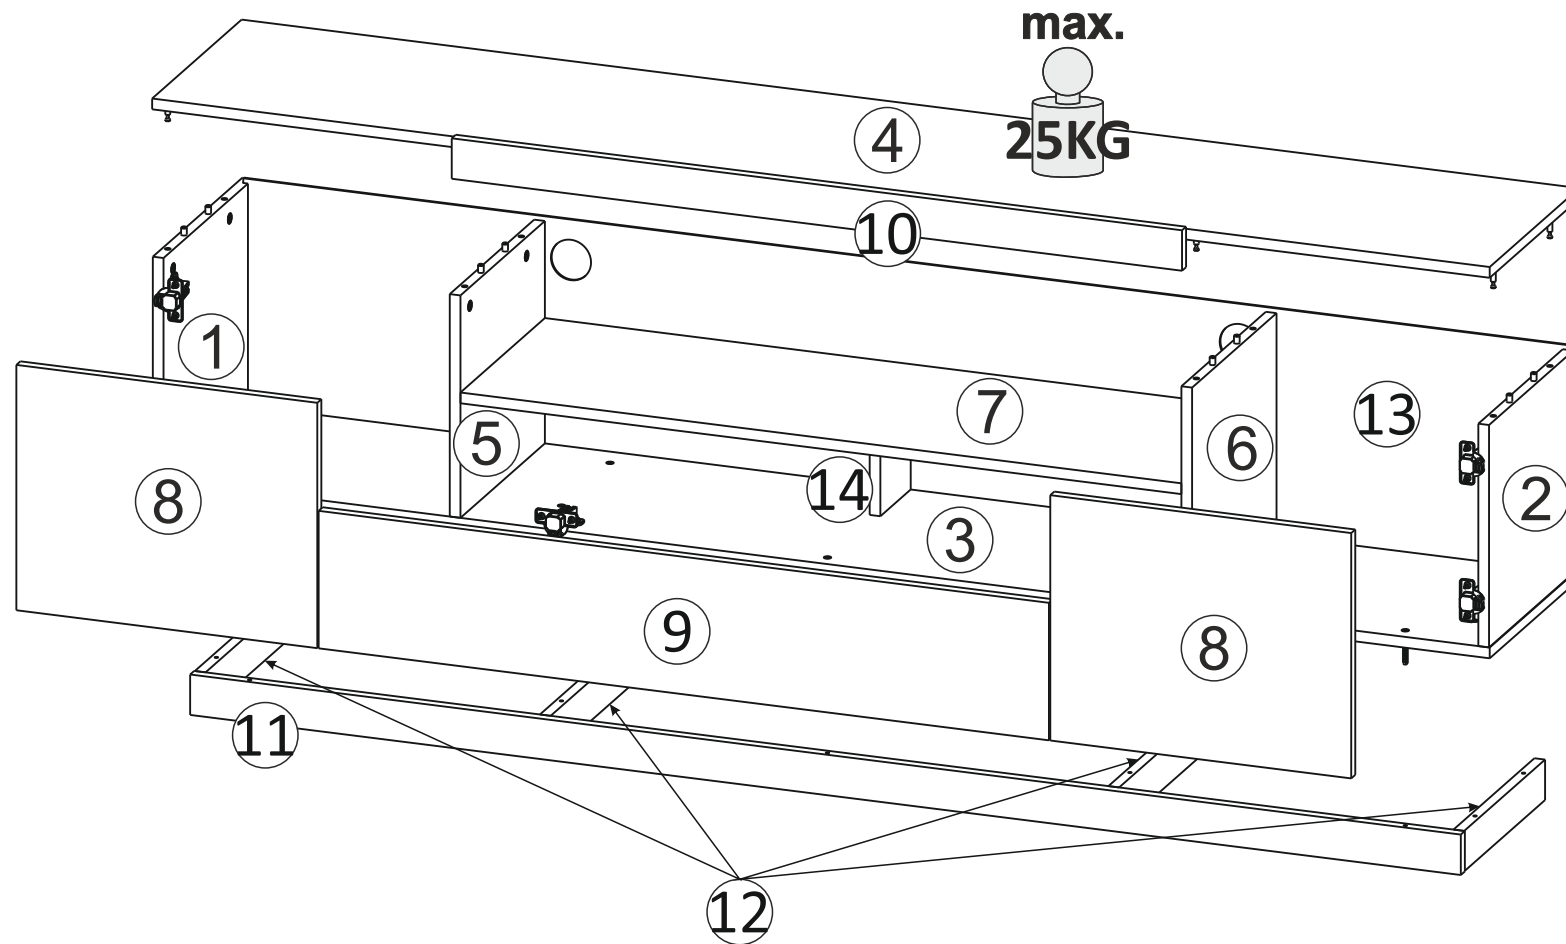

RTV MIAMI CABINET

S

ASSEMBLY INSTRUCTIONS

Model: MIAMI

Use the following for assembly:

Care notes!
Please wipe with dust cloth or slightly damp rubber.
Do not use scrubbing or cleaning agents on cabinet.

BAG 1