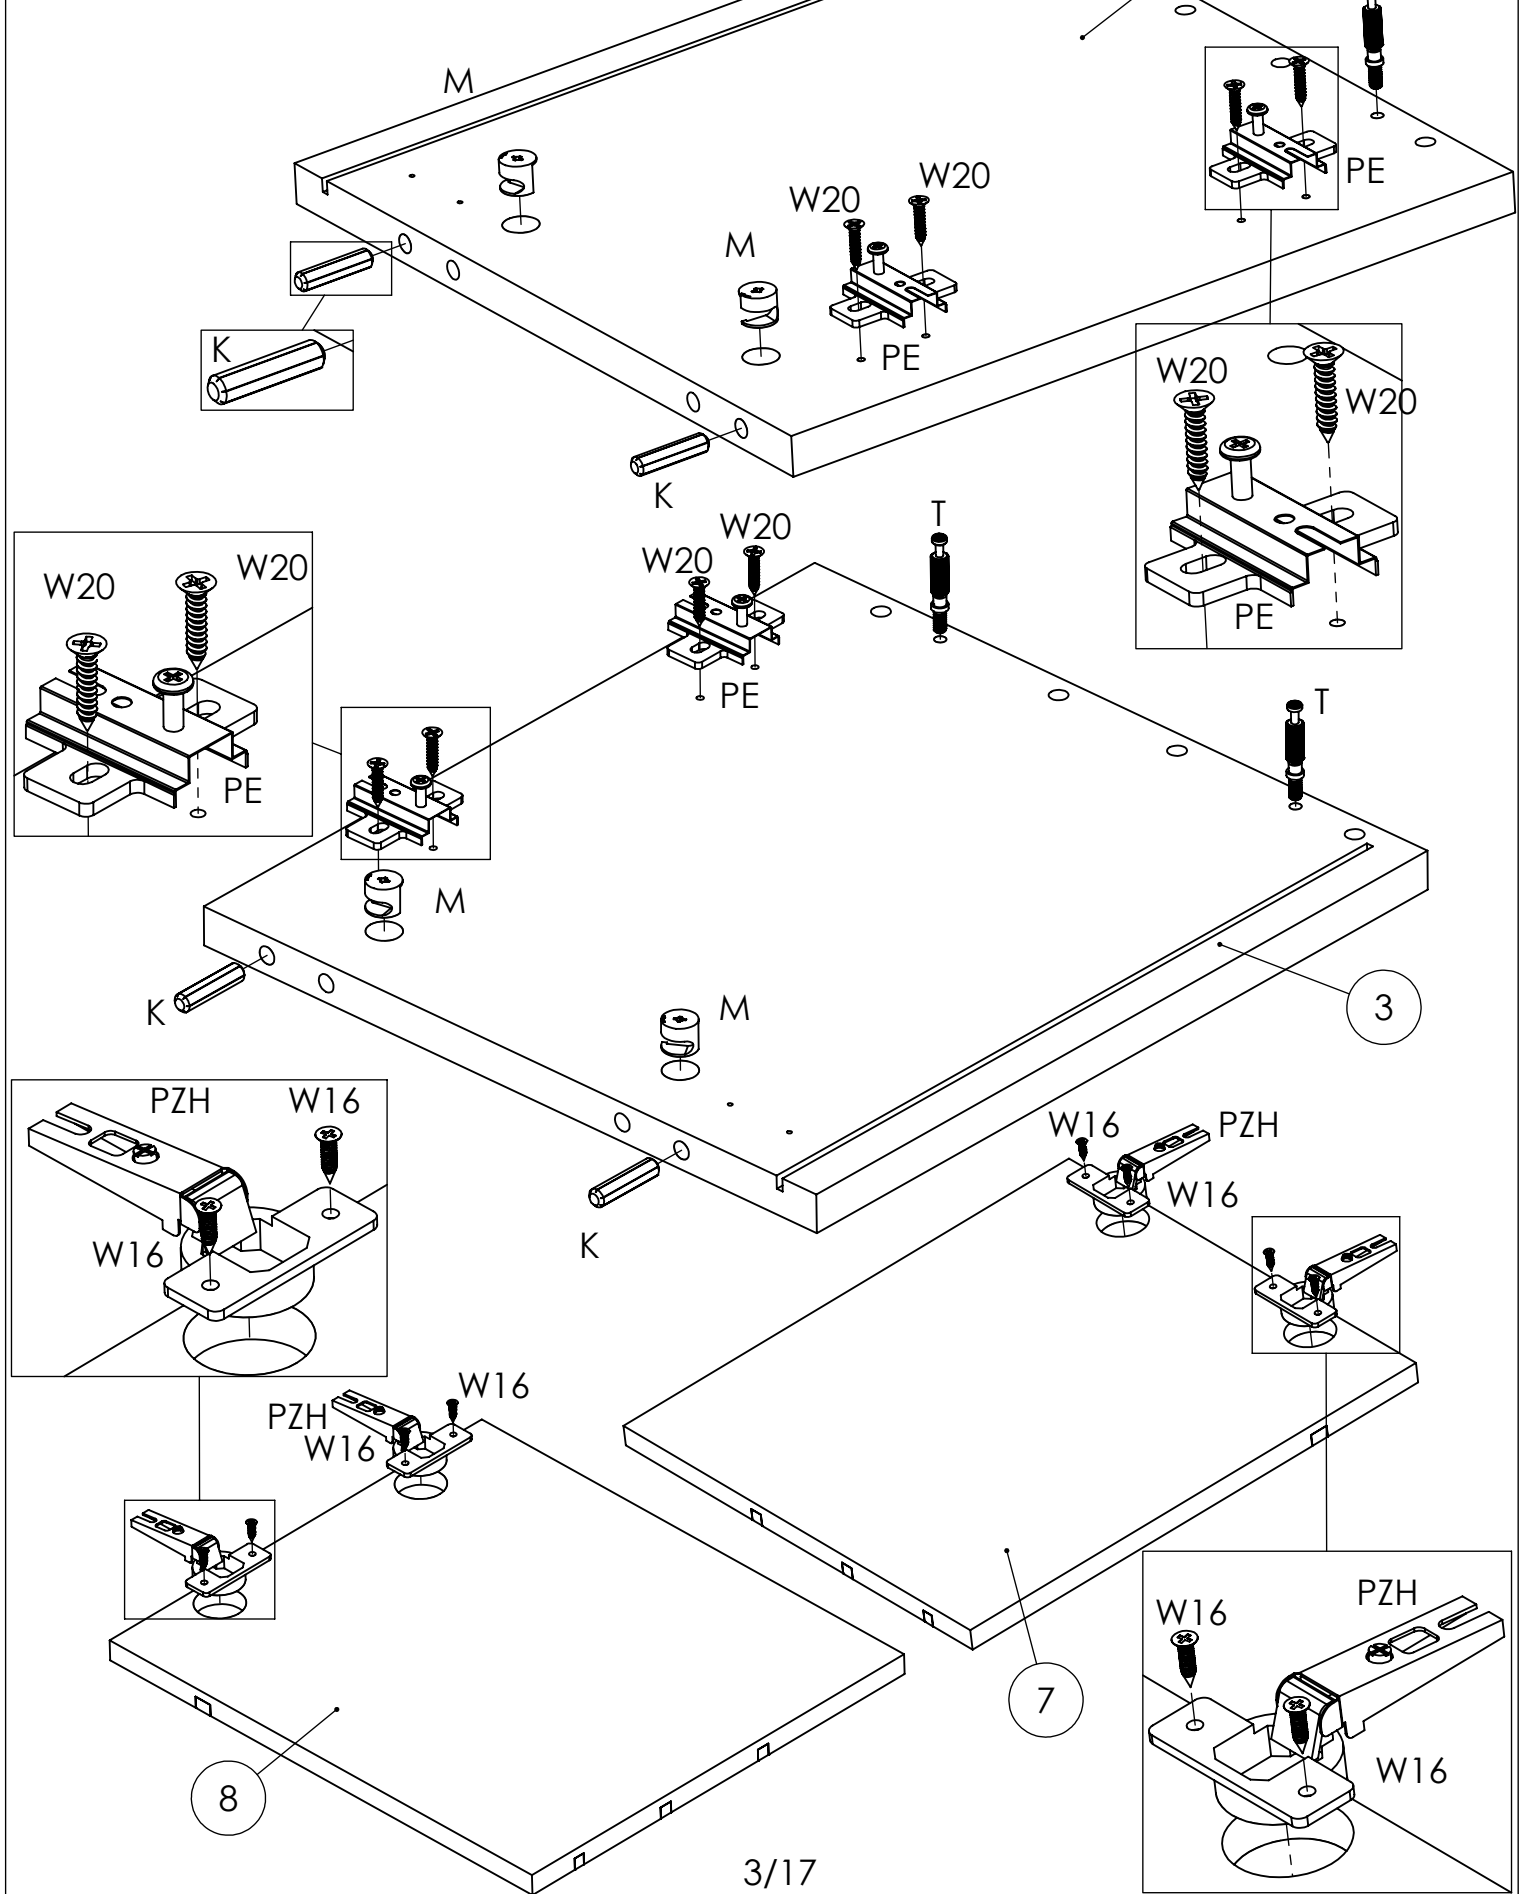

LONDON EF TV STAND

F36

Variant 1 wall mounted

Variant 2 wall mounted

Variant 3

Variant 4

Variant 1

Variant 1

Variant 1

Variant 2

Variant 2

Variant 2

Variant 3

10

9

Variant 3