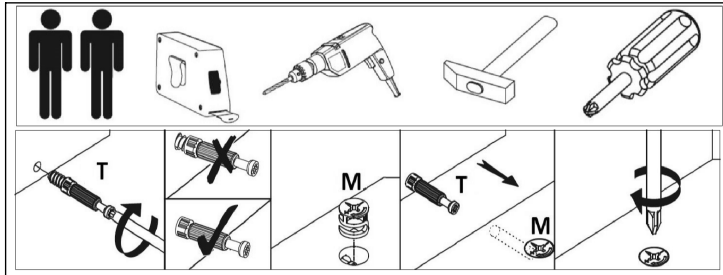

LONDON EF TV STAND

F36

Variant 1 wall mounted

Variant 2 wall mounted

Variant 3

Variant 4

Variant 1

Variant 1