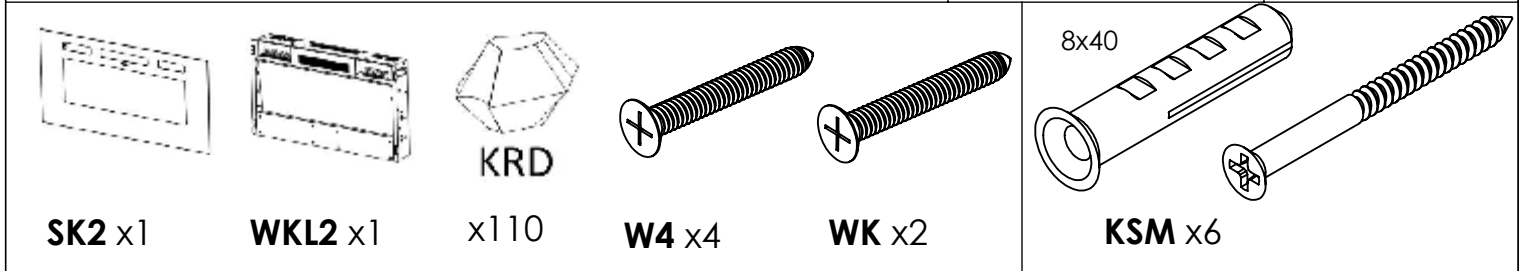

LONDON EF TV STAND

F36

Variant 1 wall mounted

Variant 2 wall mounted

Variant 3

Variant 4

Variant 1

Variant 1