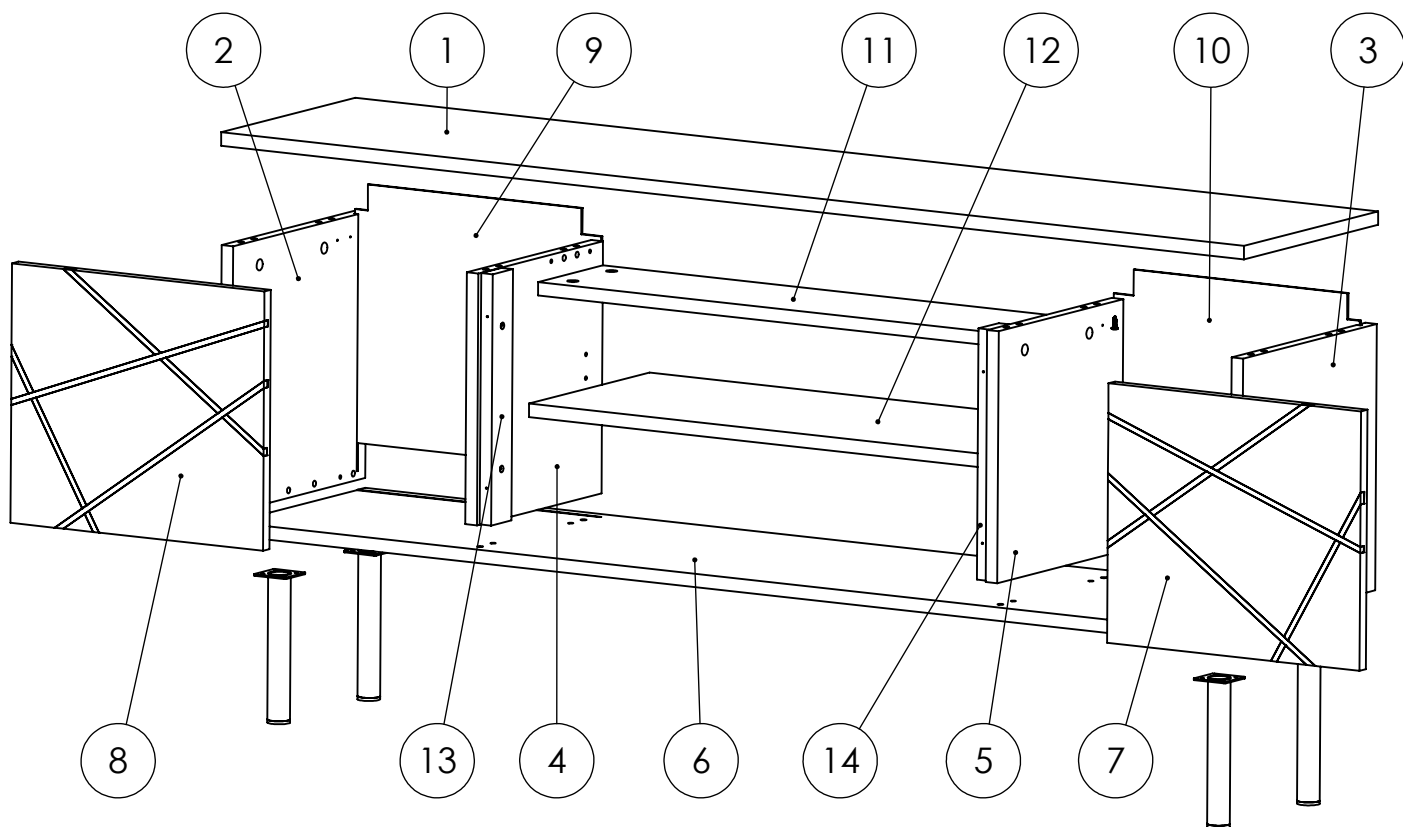

LONDON EF TV STAND

F36

Variant 1 wall mounted

Variant 2 wall mounted

Variant 3

Variant 4

Variant 1

Variant 1